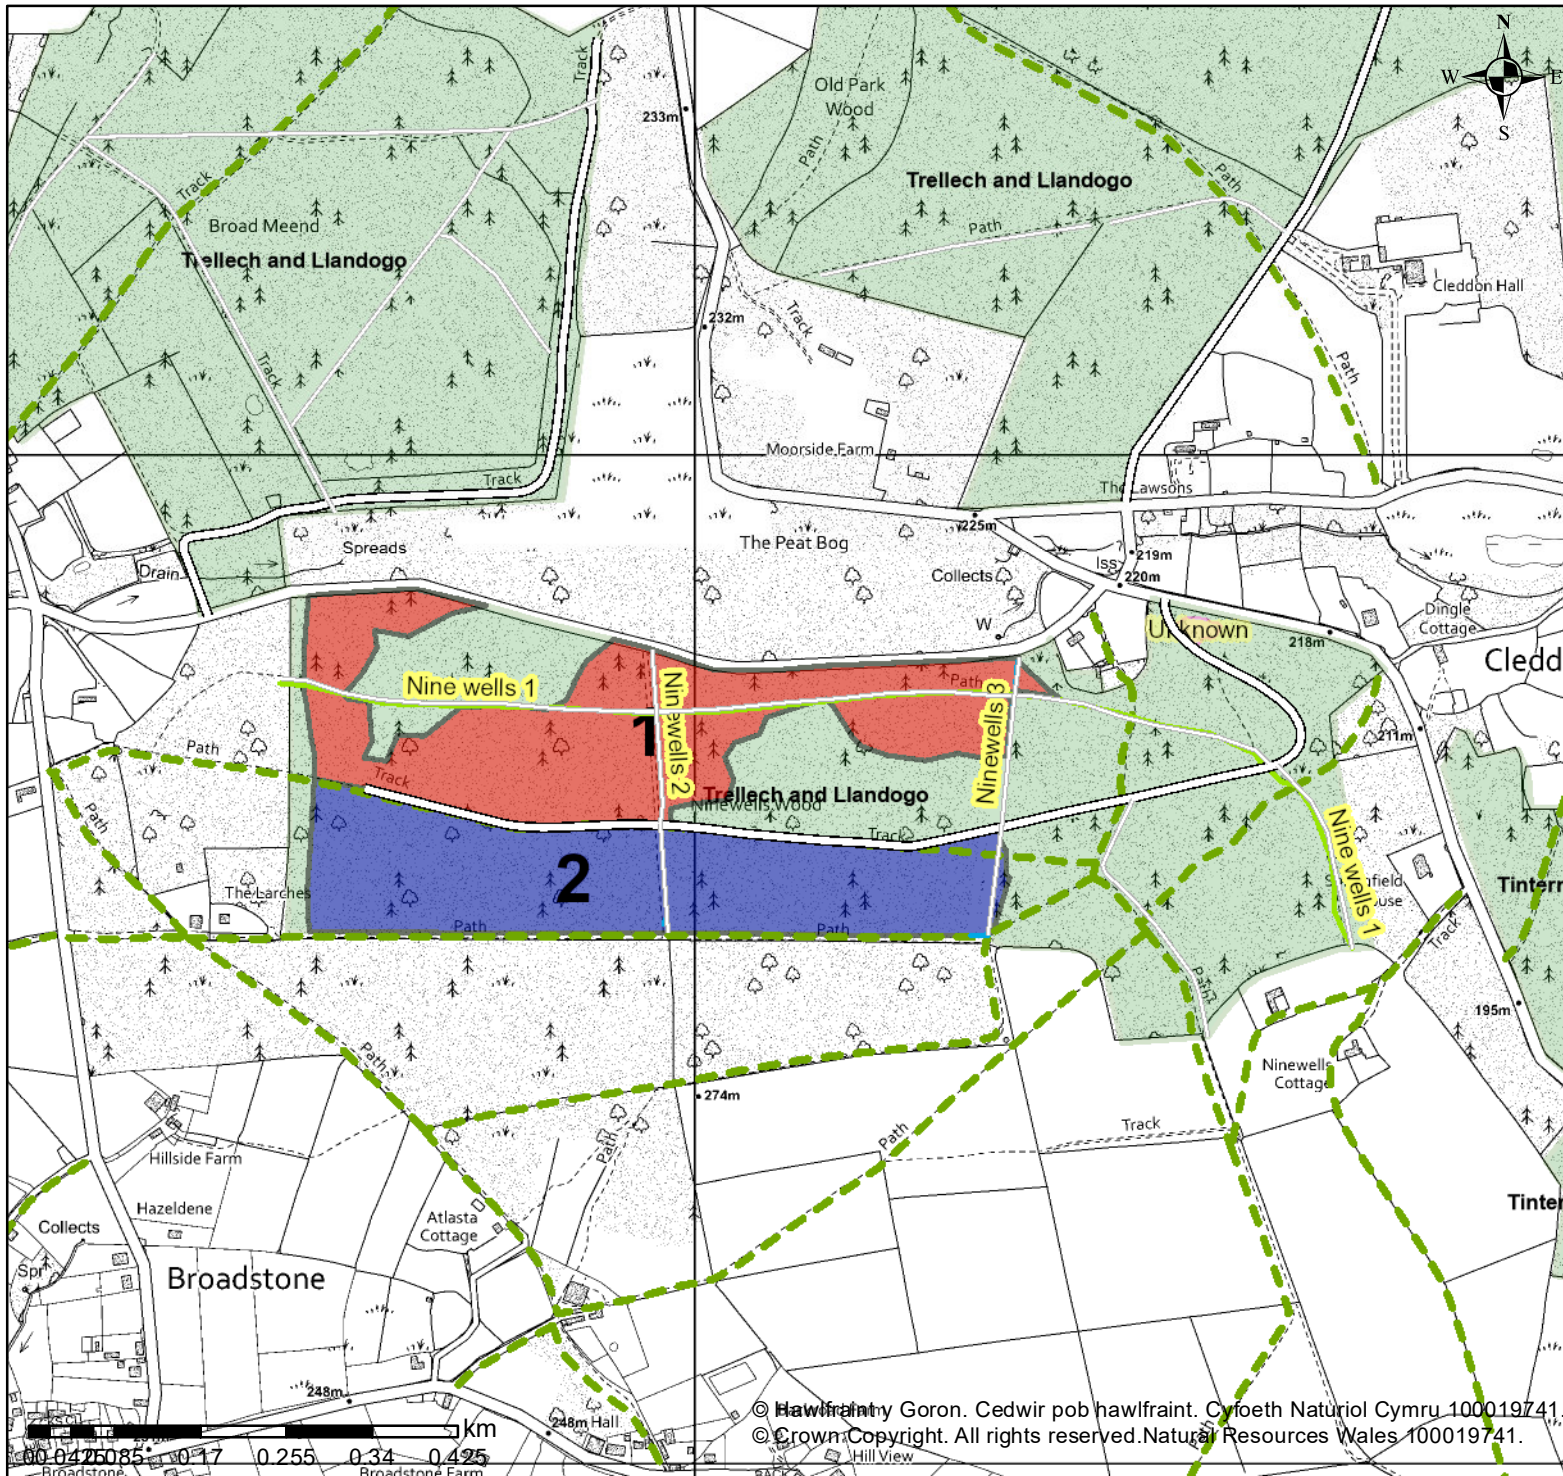

Title: Ninewells Coms Map

Date: 4 August 2023

Author: Owen Hoddy

Scale @ A4: 1:7,500

Rides

— Rides

Forest Roads

== Forest Roads

Rec - Walking

- Easy
- Easy - All Ability (Scotland Only)
- Moderate
- Difficult
- Strenuous (Scotland Only)

Public Rights of Way

— Public Rights of Way

Rec - Car Parks

□ Rec - Car Parks

Felling_Areas_...

- 1
- 2
- 3
- 4
- 5
- 6
- 7
- Blocks