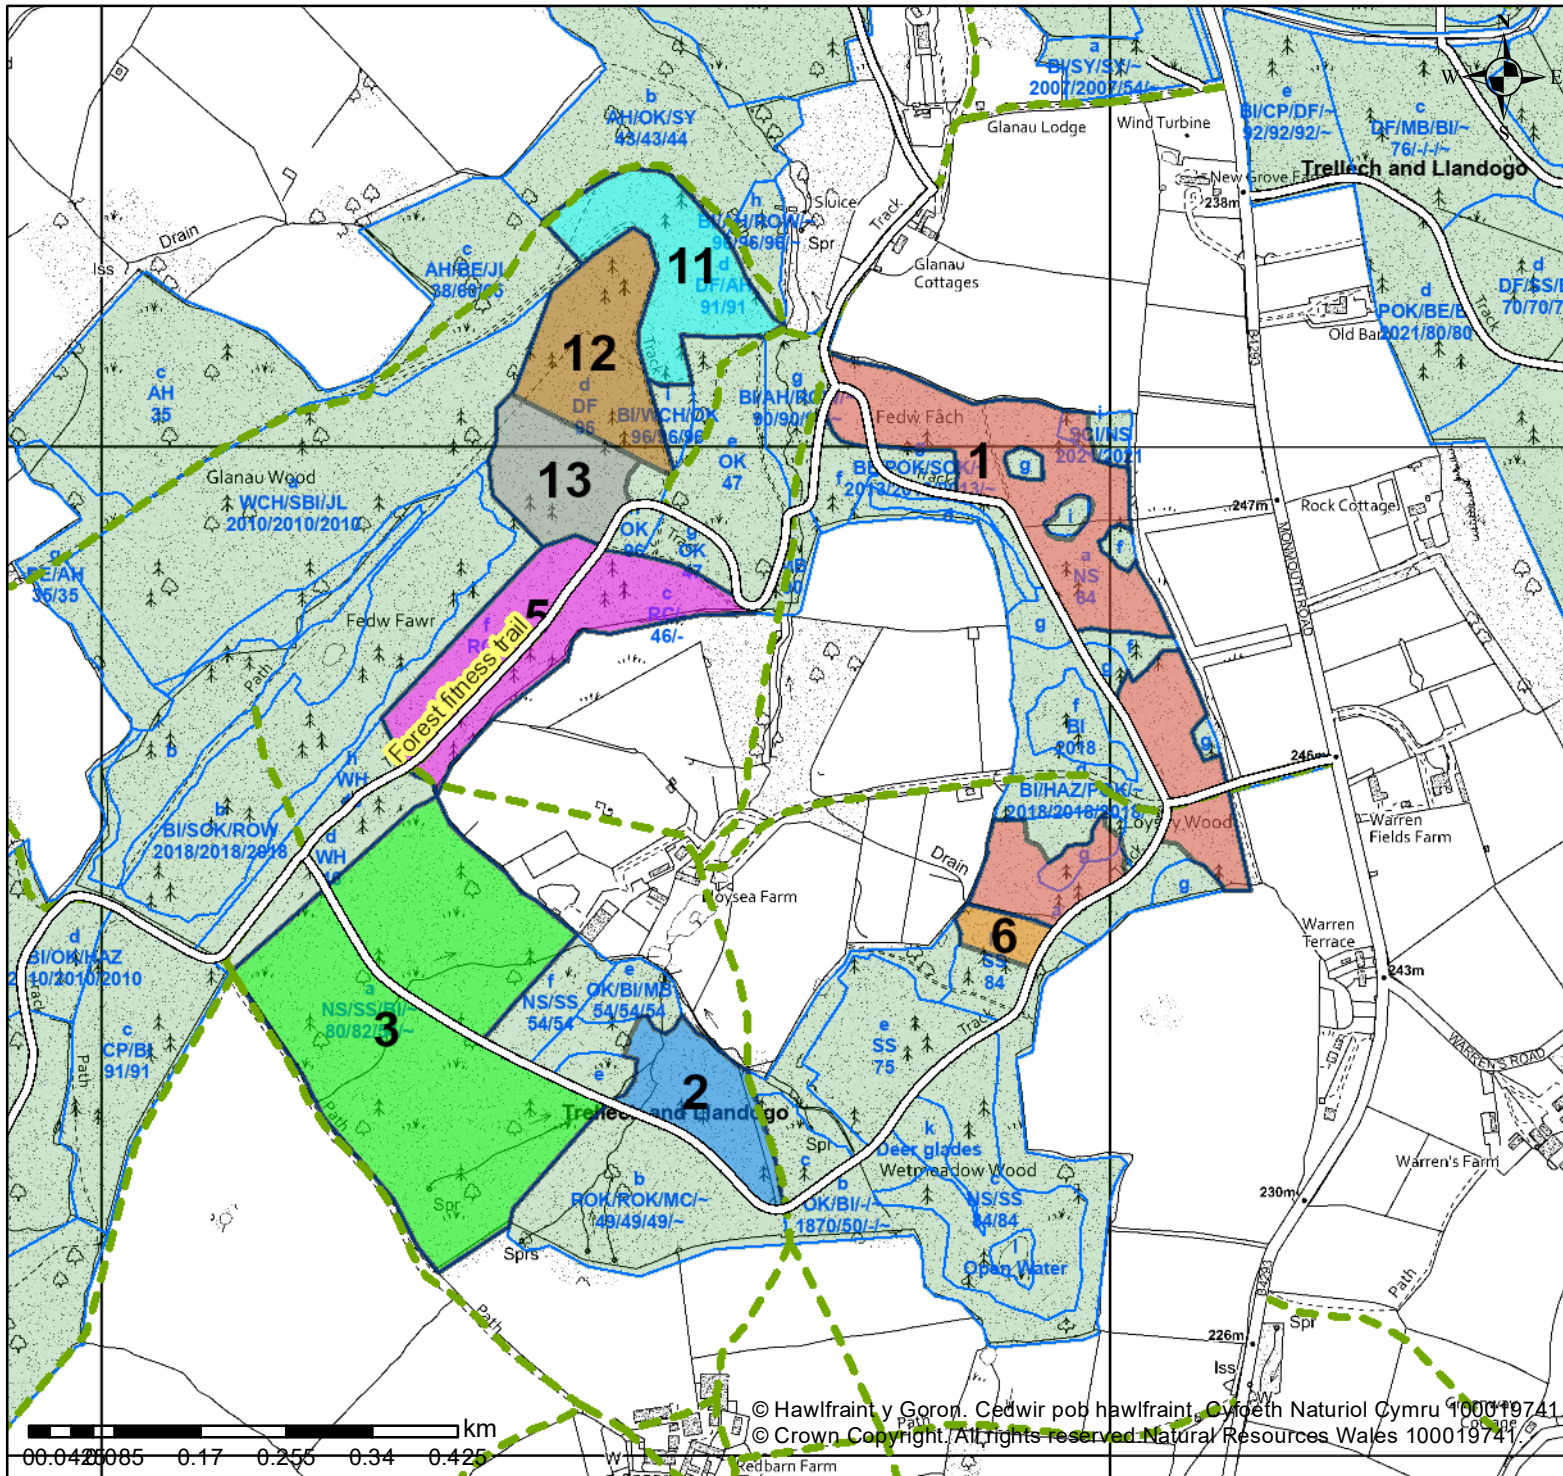

Title: **Wet Meadow Coms Map**

Date: 8 October 2024

Author: Owen Hoddy

Scale @ A4: 1:7,500

Forest Roads

— Forest Roads

Rec - Walking

- Easy
- Easy - All Ability (Scotland Only)
- Moderate
- Difficult
- Strenuous (Scotland Only)

Public Rights of Way

— Public Rights of Way

_72006_Coms_...

- 1
- 2
- 3
- 5
- 6
- 11
- 12
- 13

Sub-compartments

- Sub-compartments
- Blocks