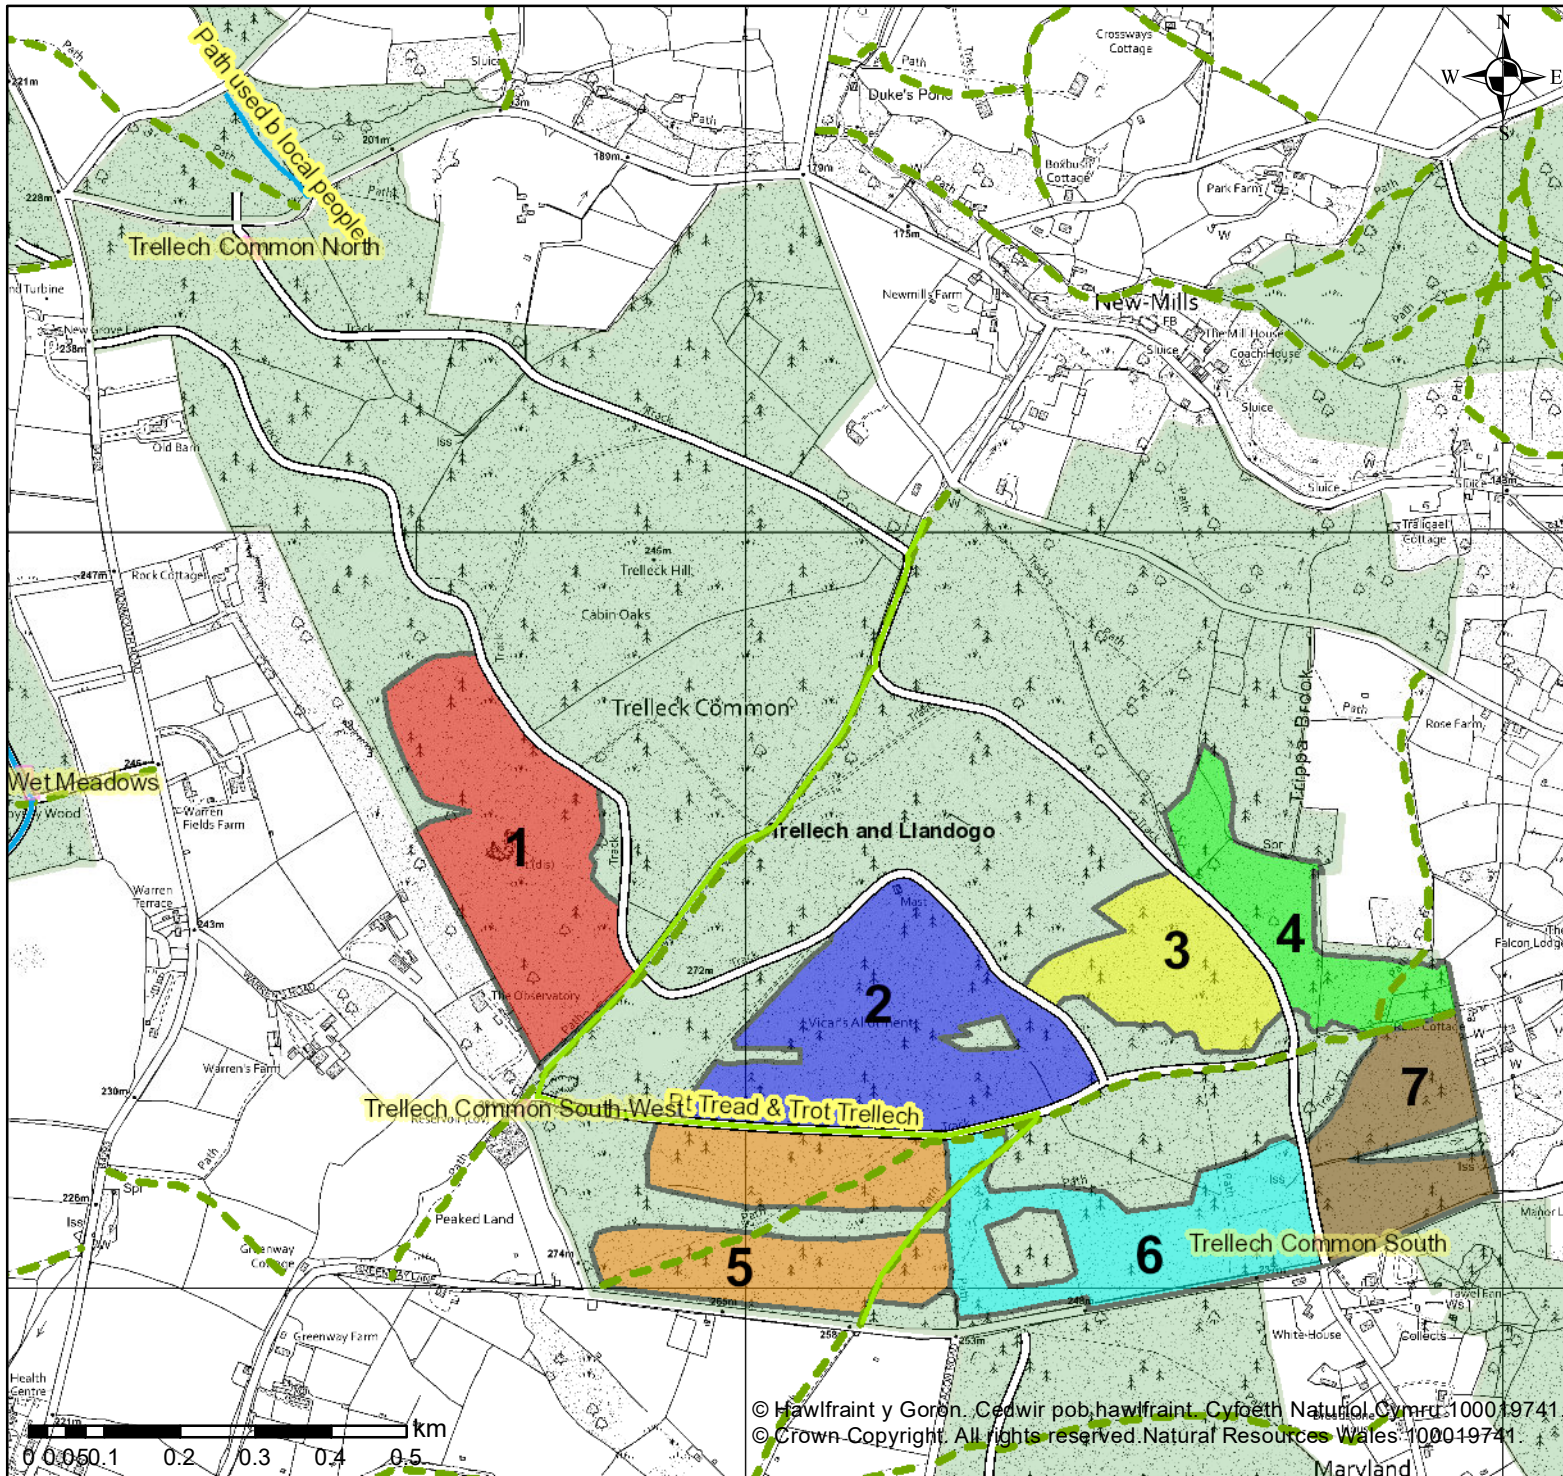

Title: Trellech Thin Coms Map

Date: 17 October 2022

Author: Owen Hoddy

Scale @ A4: 1:10,000

Rec - Car Parks

Rec - Car Parks

2

3

Rec - Walking

Easy

4

Easy - All Ability
(Scotland Only)

5

6

Moderate

7

Difficult

Blocks

Strenuous
(Scotland Only)

Public Rights of Way

Public Rights of Way

Forest Roads

Forest Roads

_72004_Operati...