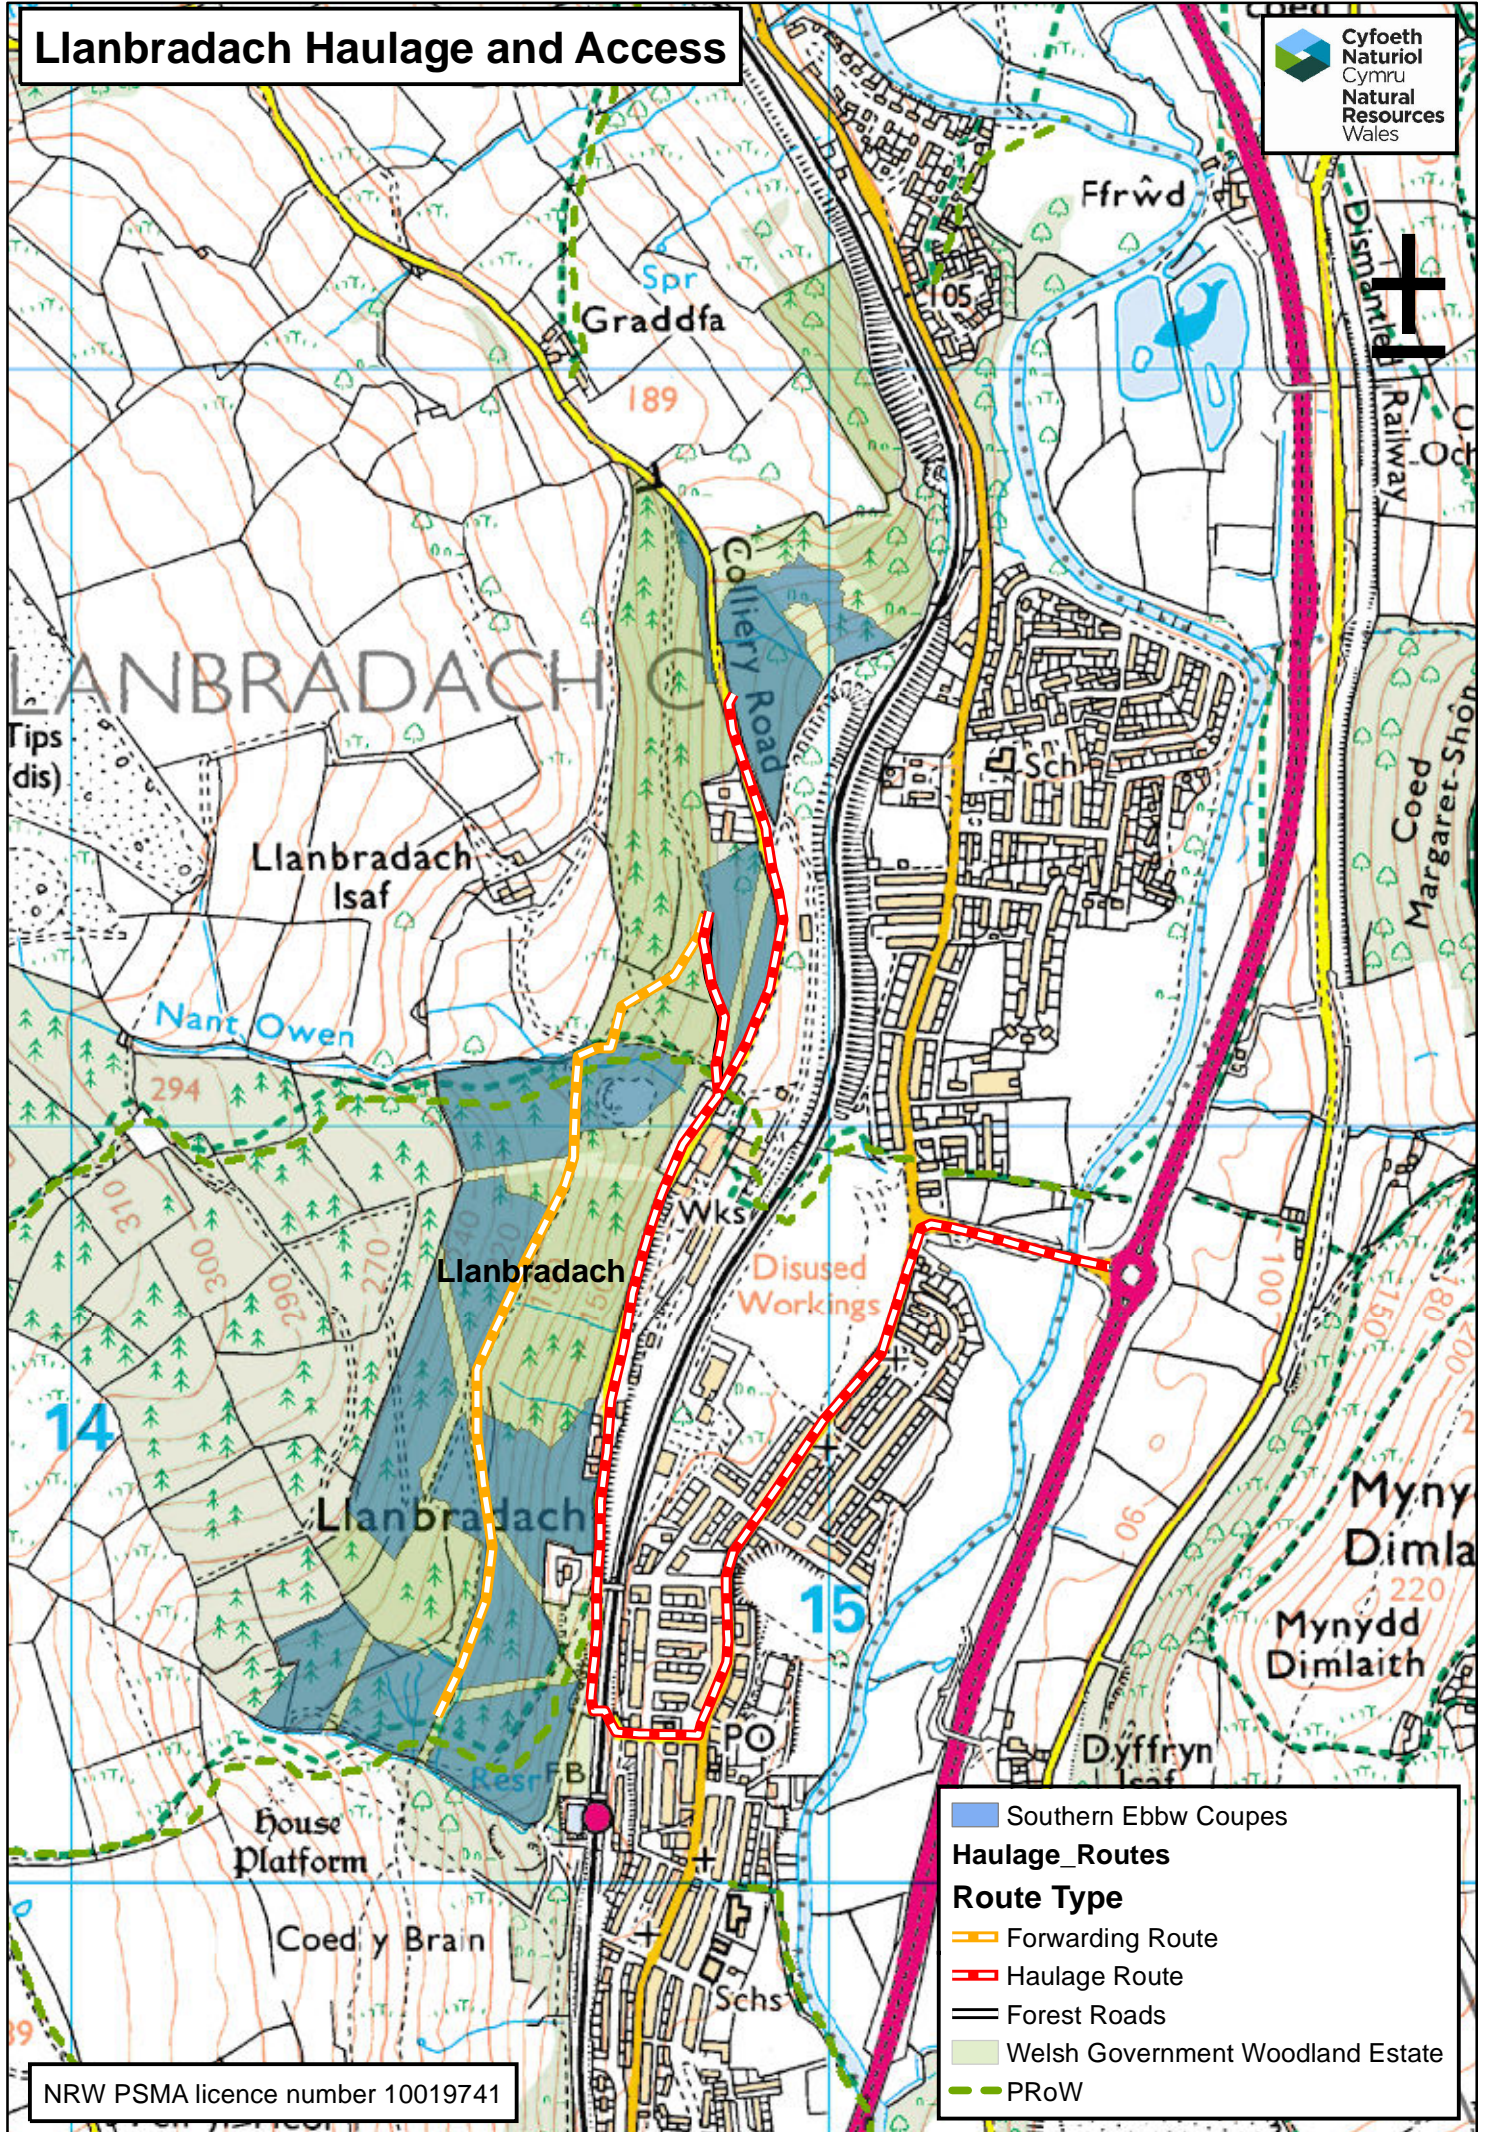

Llanbradach Haulage and Access

- Southern Ebbw Coupes
- Haulage_Routes**
- Route Type**
- Forwarding Route
- Haulage Route
- Forest Roads
- Welsh Government Woodland Estate
- PRoW

NRW PSMA licence number 10019741