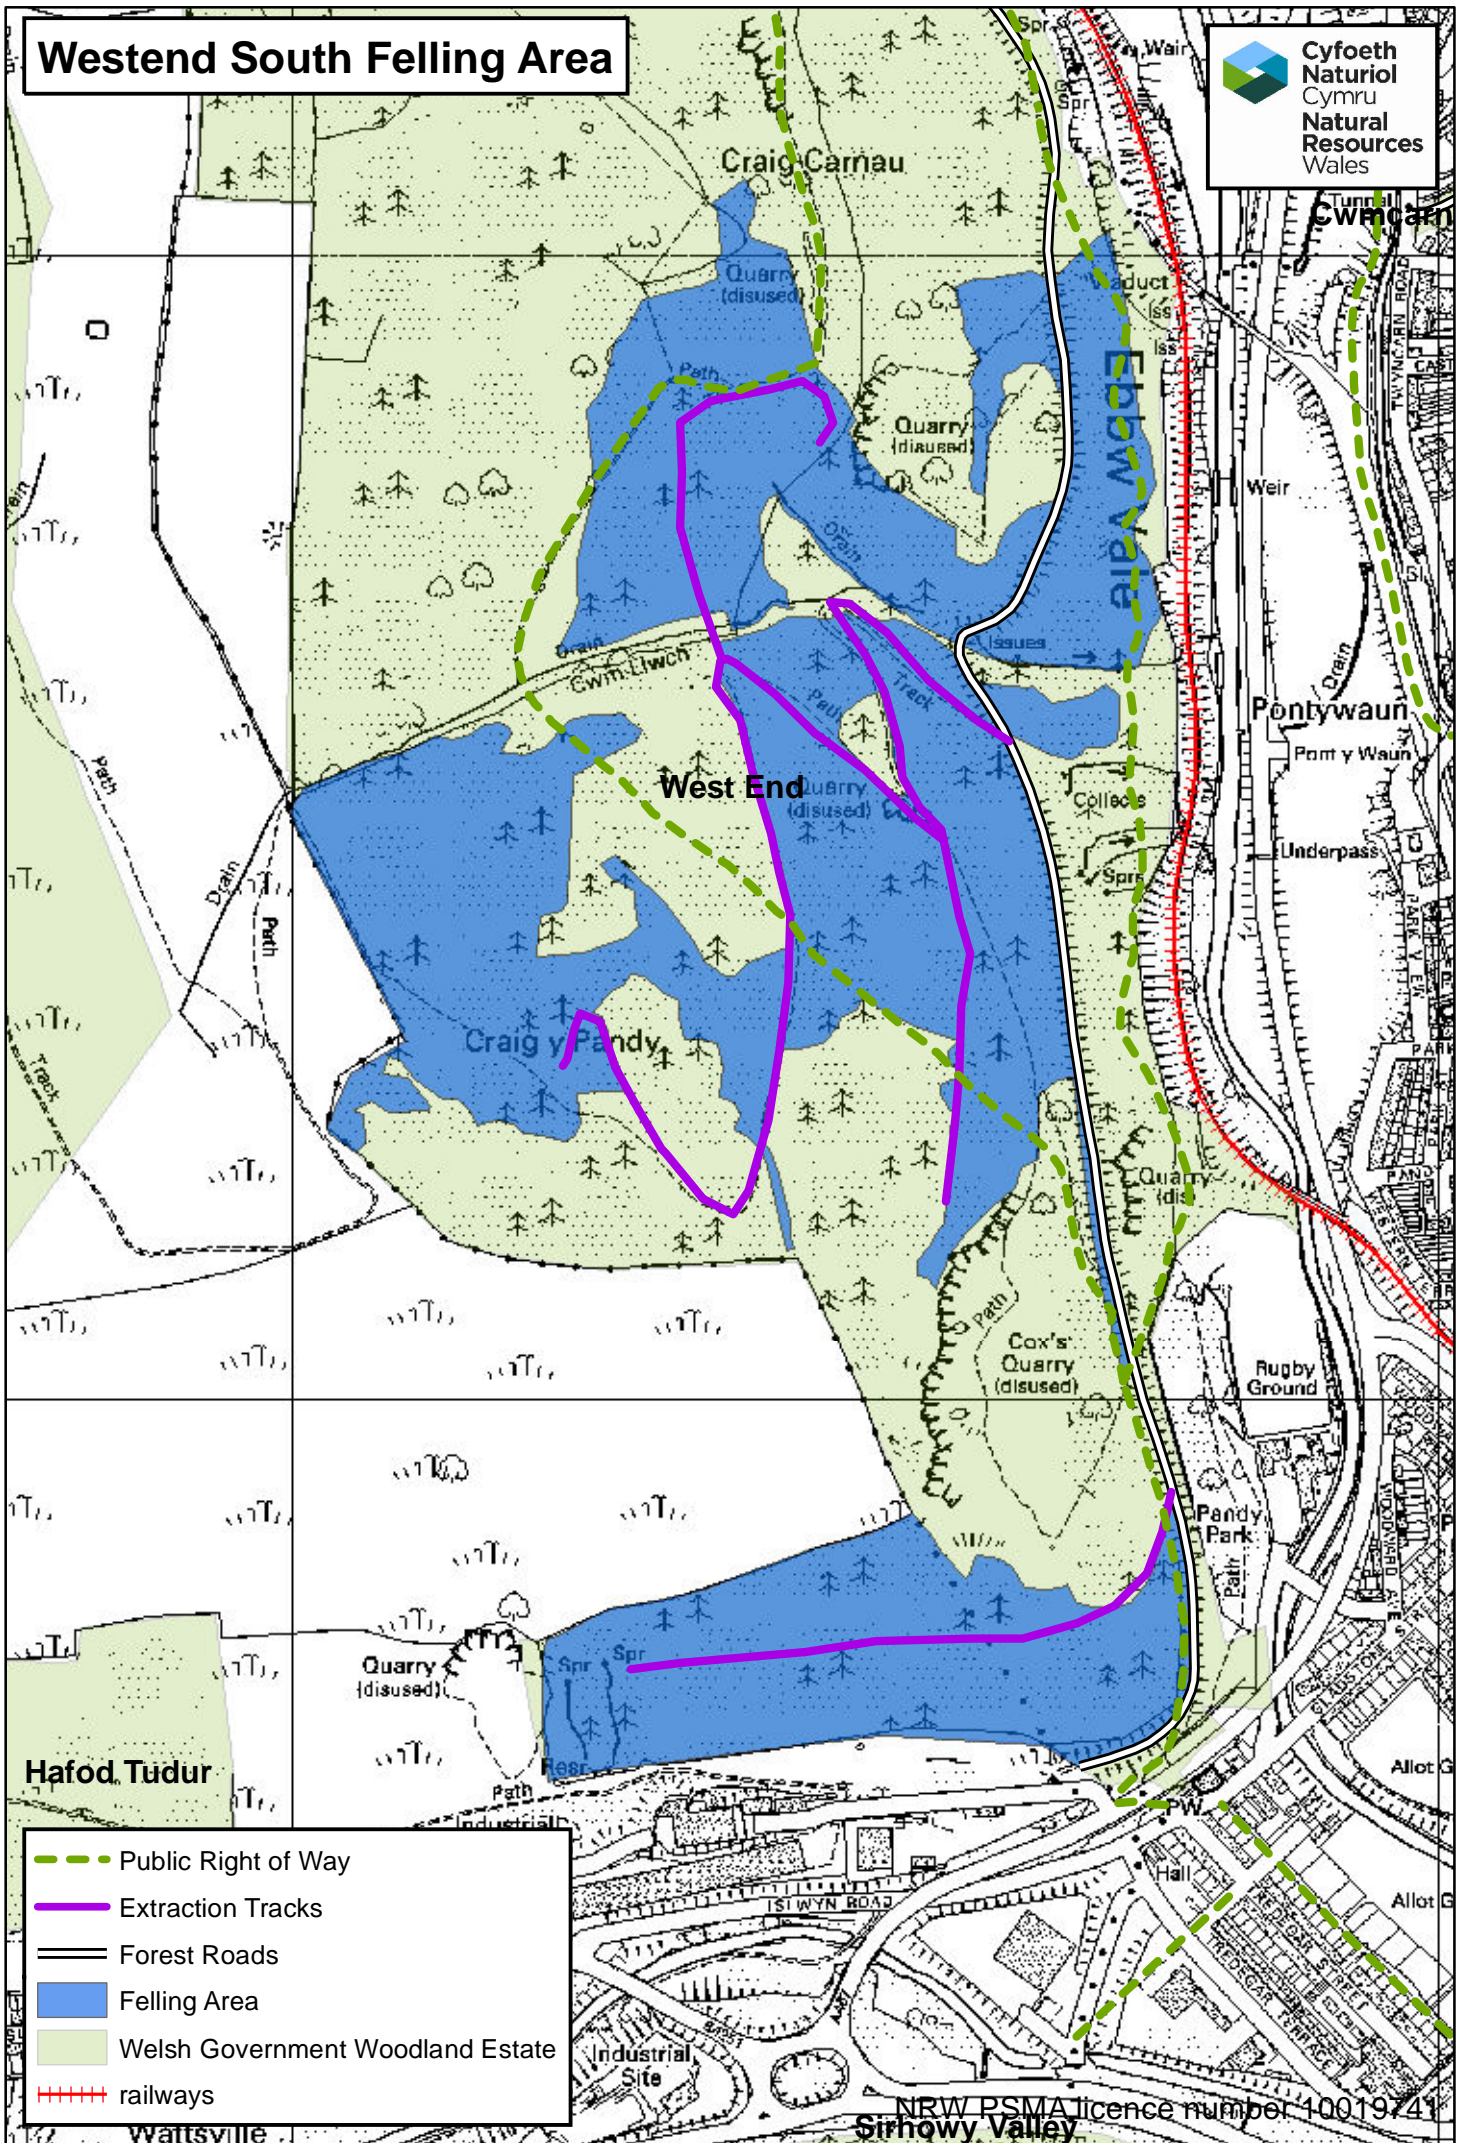

# Westend South Felling Area

- Public Right of Way
- Extraction Tracks
- Forest Roads
- Felling Area
- Welsh Government Woodland Estate
- railways