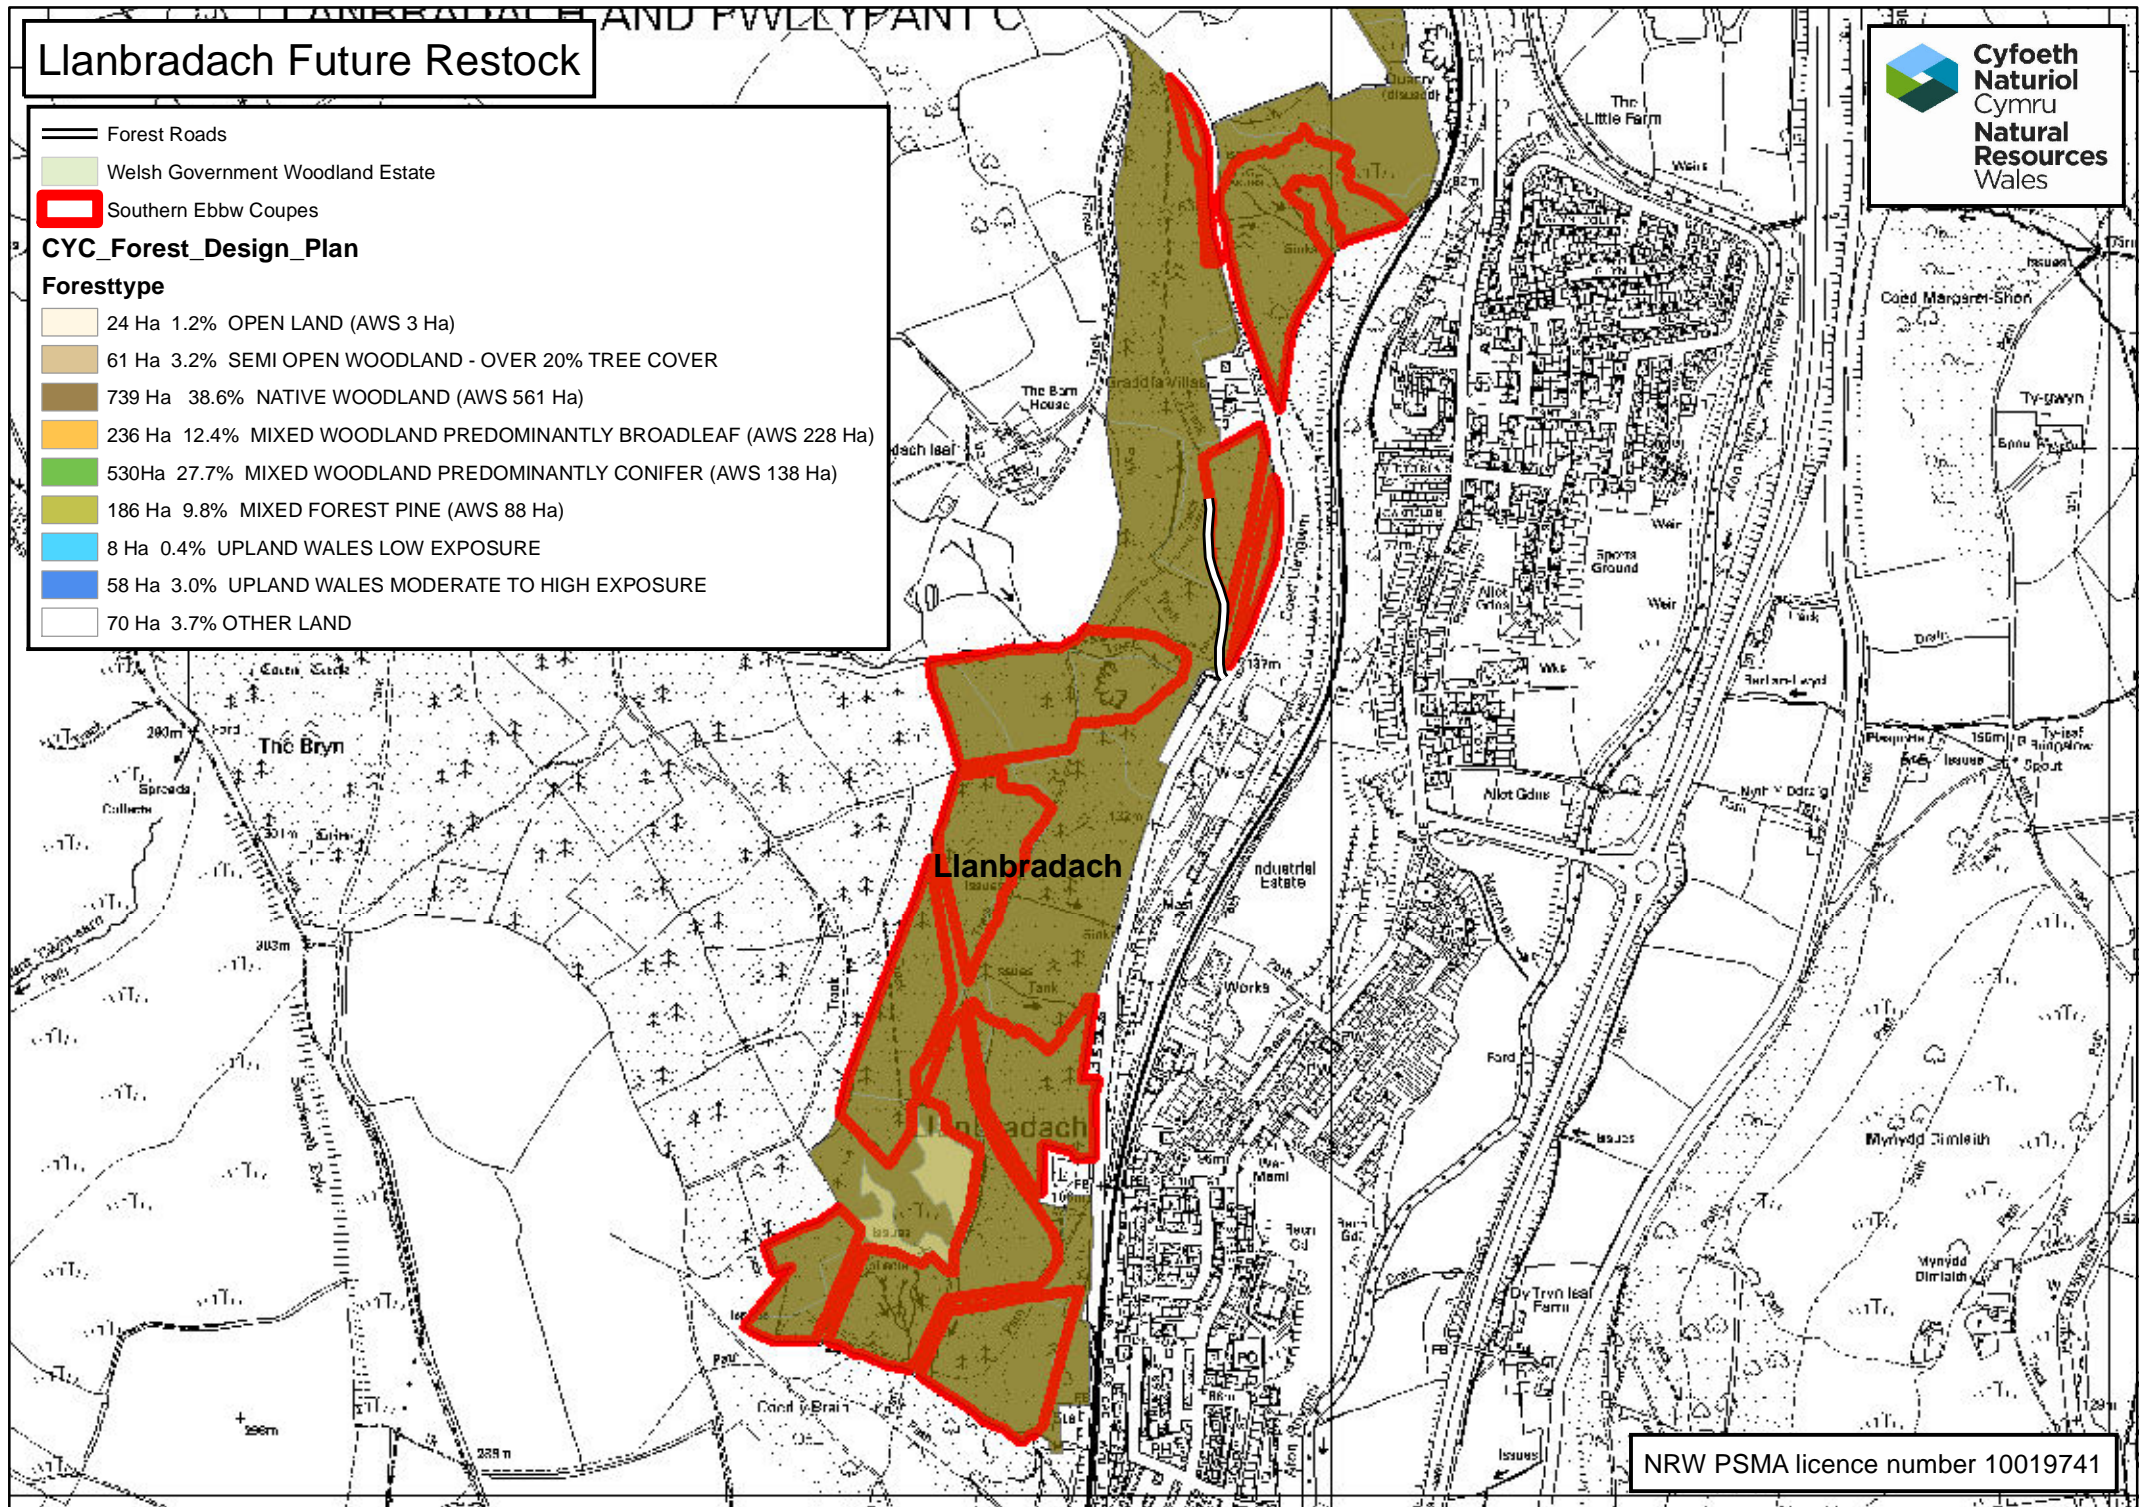

# Llanbradach Future Restock

-  Forest Roads
-  Welsh Government Woodland Estate
-  Southern Ebbw Coupes

## CYC\_Forest\_Design\_Plan

### Foresttype

-  24 Ha 1.2% OPEN LAND (AWS 3 Ha)
-  61 Ha 3.2% SEMI OPEN WOODLAND - OVER 20% TREE COVER
-  739 Ha 38.6% NATIVE WOODLAND (AWS 561 Ha)
-  236 Ha 12.4% MIXED WOODLAND PREDOMINANTLY BROADLEAF (AWS 228 Ha)
-  530Ha 27.7% MIXED WOODLAND PREDOMINANTLY CONIFER (AWS 138 Ha)
-  186 Ha 9.8% MIXED FOREST PINE (AWS 88 Ha)
-  8 Ha 0.4% UPLAND WALES LOW EXPOSURE
-  58 Ha 3.0% UPLAND WALES MODERATE TO HIGH EXPOSURE
-  70 Ha 3.7% OTHER LAND