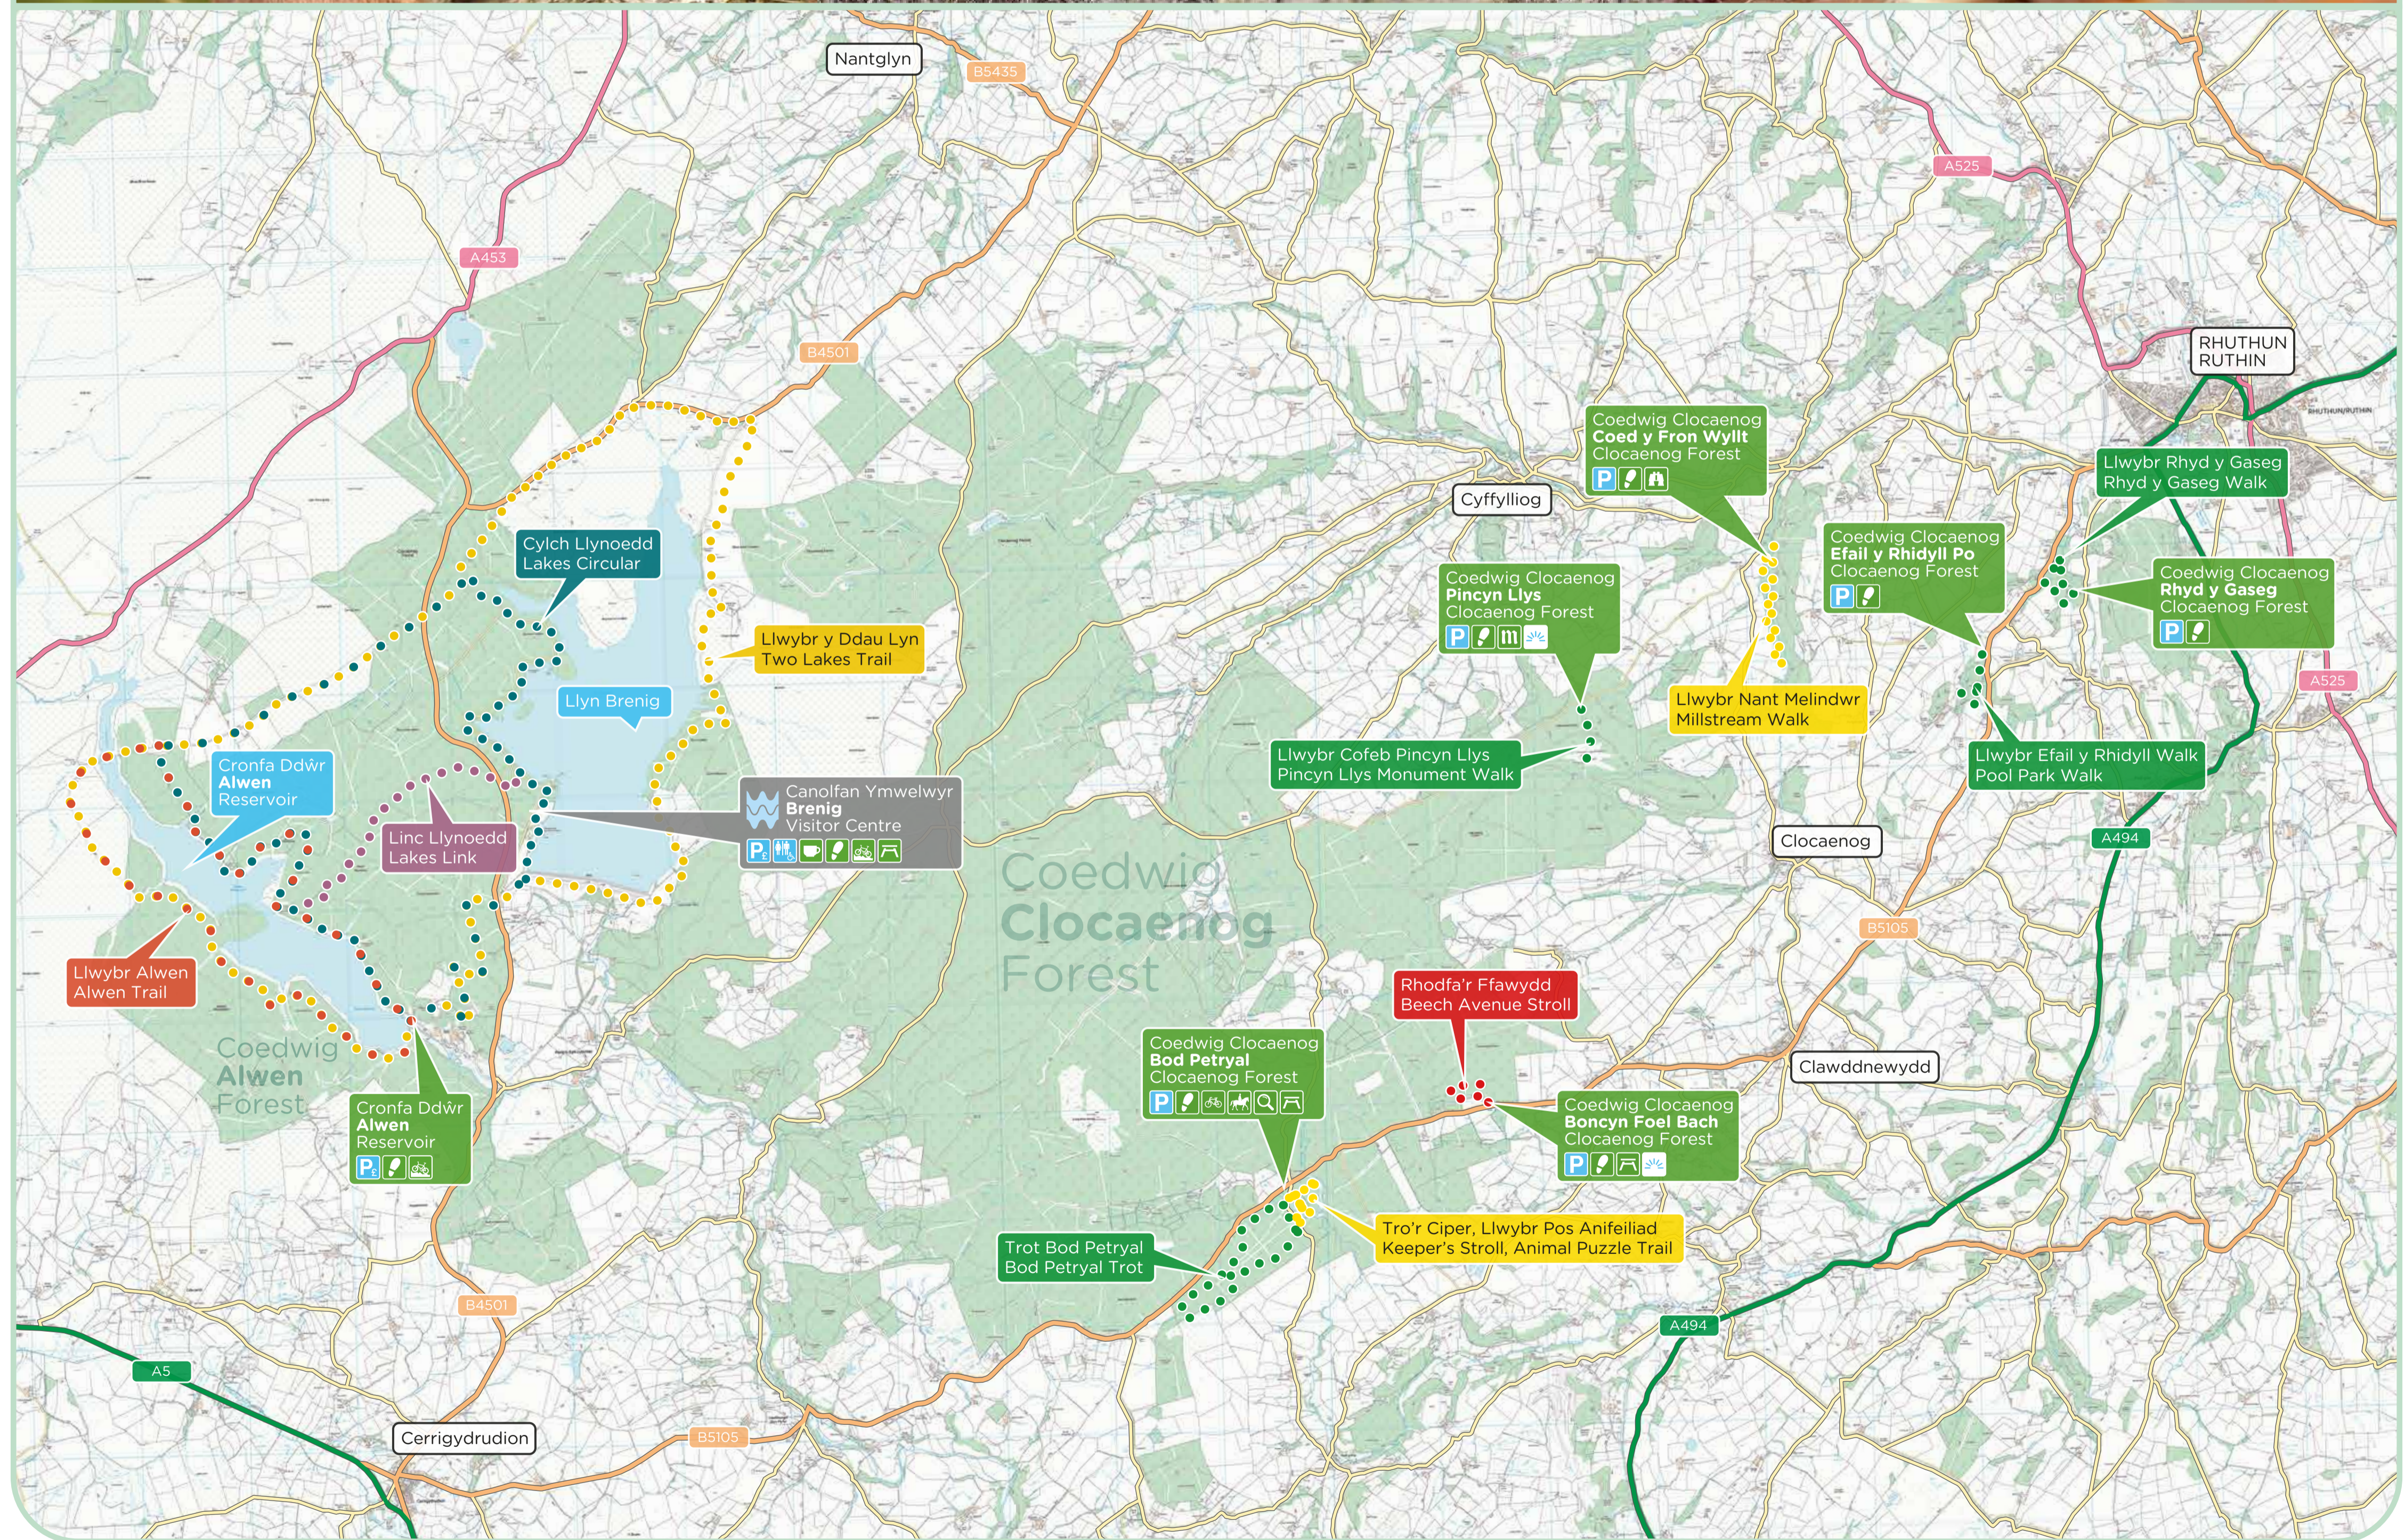

NRW has secured funding from RWE's Clocaenog Wind Farm project to use for recreational improvements across Clocaenog Forest.

Help us to improve knowledge, awareness and access to Clocaenog's natural, historic and environmental features.

Existing wildlife and habitats:

- Red squirrel
- Black grouse
- Hazel dormouse
- Ancient Semi-Natural Woodland

Heritage features:

- Patchwork of prehistoric villages, stone circles and landforms
- Medieval remains of domestic and religious dwellings