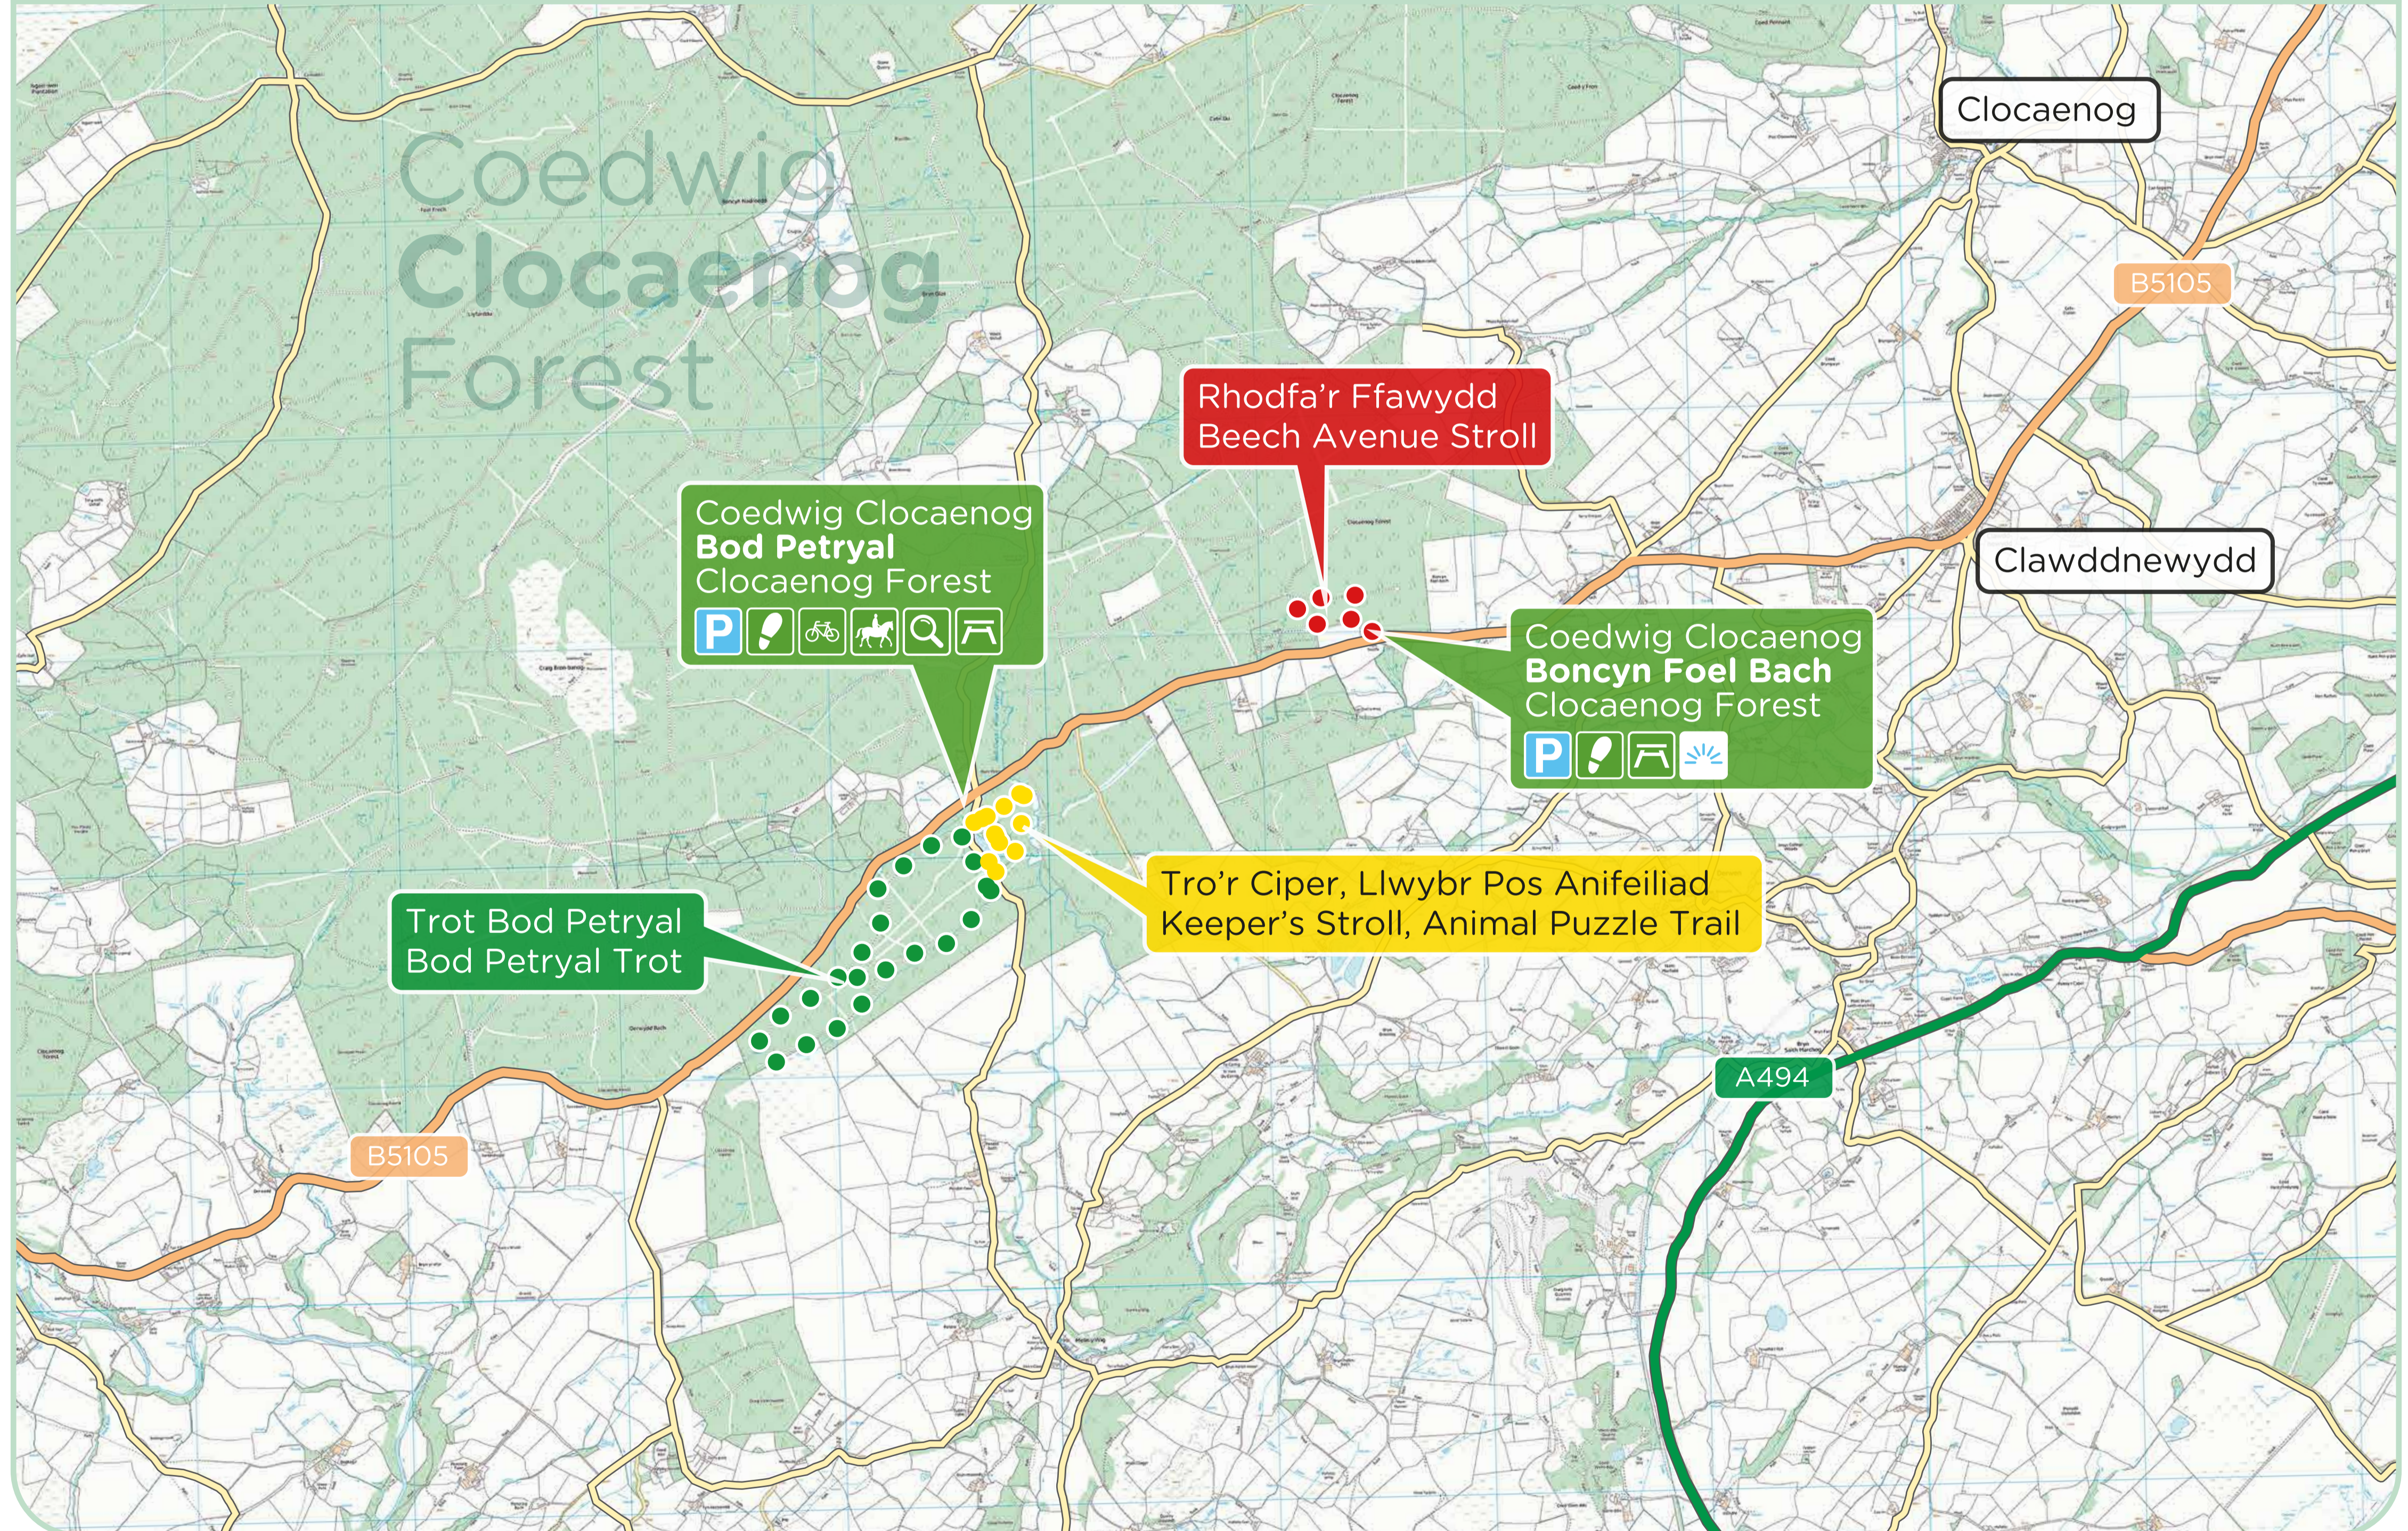

Coedwig Clocaenog: Gwella Profiad Ymwelwyr Clocaenog Forest: Improving the Visitor Experience

Helpwch ni i wella profiad ymwelwyr

Calon y goedwig yw'r ffoecs ar gyfer gwelliannau. A allai gwell cyfleusterau i ymwelwyr wella eich profiad chi o'r goedwig a'i bywyd gwyllt?

Helpwch ni i gynnal a gwella profiad ymwelwyr trwy ddarparu amgylchedd diogel, plaserus ac amrywiol.

Gadewch inni wybod:

- Pa lwybrau ydych chi'n eu defnyddio?
- Pa lwybrau hoffech chi ddefnyddio mwy arnynt?
- Beth sy'n eich atal neu'n eich cyfyngu chi rhag defnyddio'r rhain?
- Beth yw eich hoff ffordd o grwydro o gwmpas y goedwig? Er enghraifft: car, beic mynydd beicio, marchogaeth, cerdded, rhedeg ac ati

Help us improve the visitor experience

The heart of the forest is the focus for enhancements. Could enhanced visitor facilities improve your experience of the forest and its wildlife?

Help us to maintain and improve visitors' experience by providing a safe, enjoyable, and varied environment.

Let us know:

- Which trails you use?
- Which trails you would like to use more?
- What stops or limits you from using these?
- How you prefer to get around the forest? For example: car, mountain bike cycling, horse riding, walking, running etc.

© Cyfoeth Naturiol Cymru a Hawl Cronfa Ddata. Cedwir pob hawl. Yn cynnwys data'r Arolwg Ordnans © Hawlfraint y Goron a Hawlau Cronfa Ddata. RHI Trwydded Arolwg Ordnans AC0000849444. | © Natural Resources Wales and database right. All rights reserved. Contains OS data © Crown Copyright and database rights. Ordnance Survey Licence number AC0000849444.

parcio parking	llwybrau cerdded walking trails	beicio cycling	marchogaeth horse riding	Cyfoeth Naturiol Cymru - Llwybrau wedi'u harwyddo Natural Resources Wales Waymarked Trails	llwybr darganfod anifeiliaid animal discovery trail	lle picnic picnic area	golygfannau viewpoint
ffordd-A A-road	ffordd-B B-road	isffordd minor road