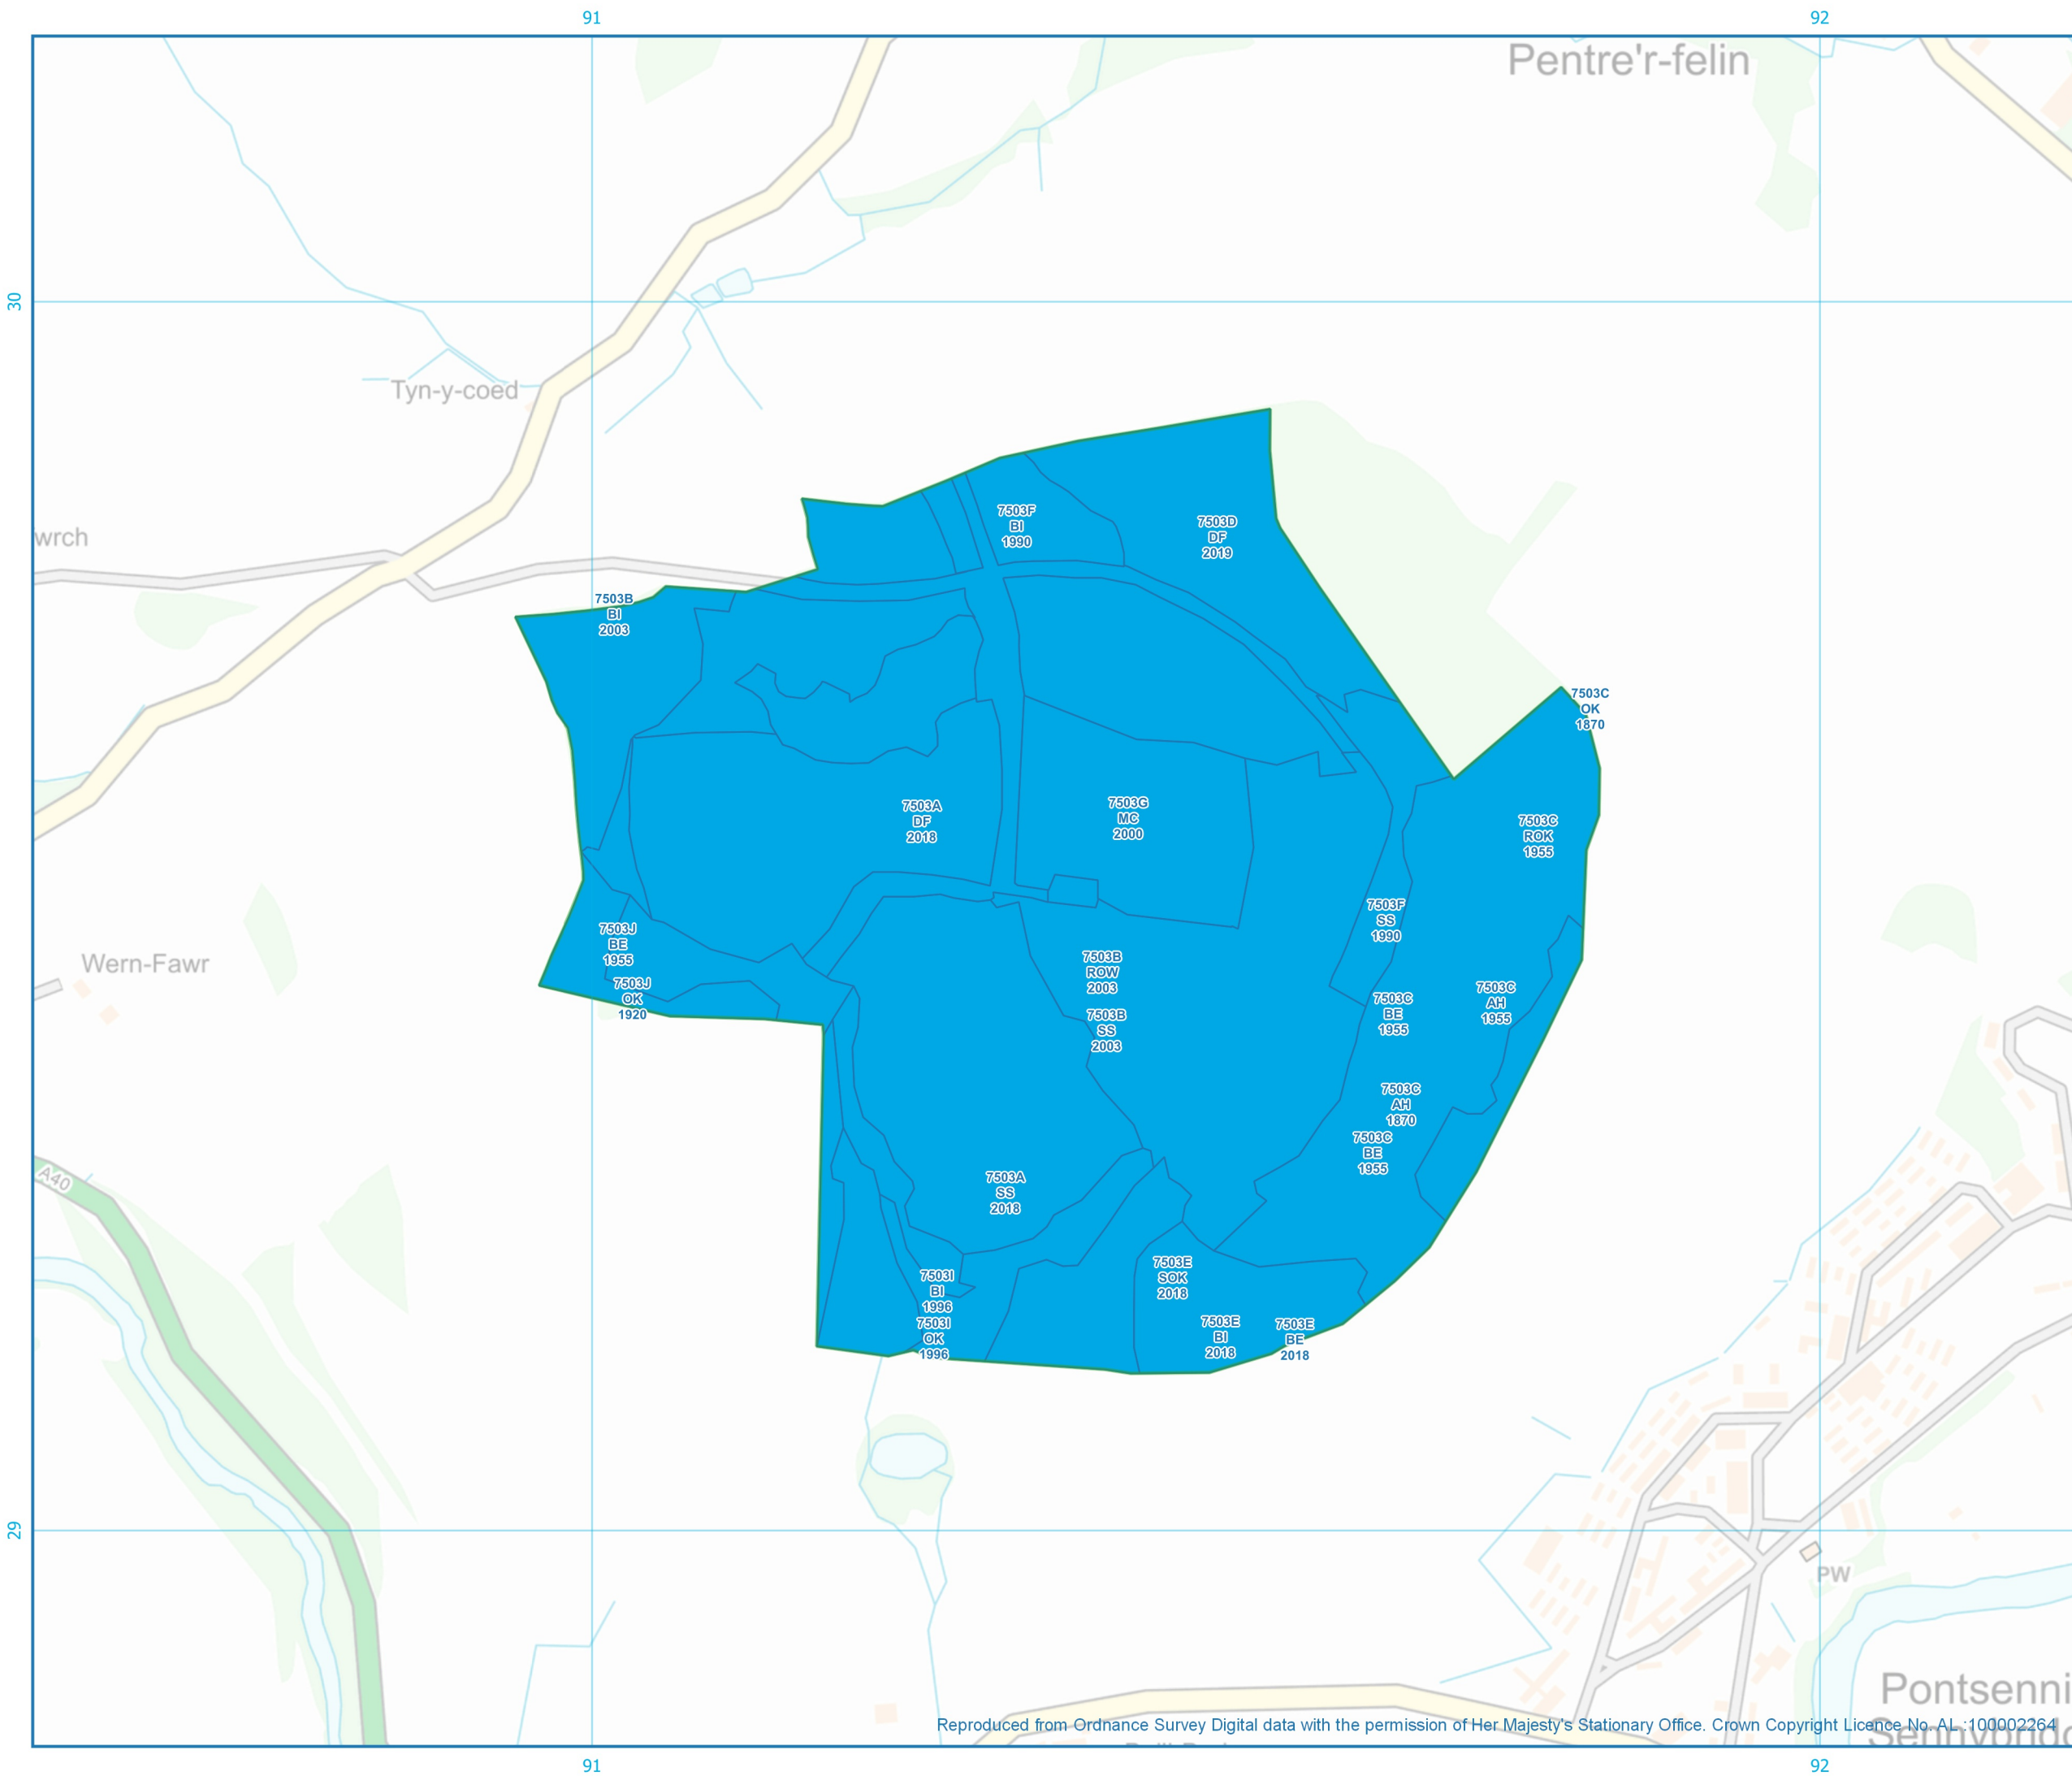

USK & GLASFYNYDD

Forest Types and Restocking

- Riparian woodland
- Mixed woodland predominately broadleaf
- Mixed woodland predominately conifer
- Upland Wales Lower exposure (predominately conifer tree species)
- Upland Wales Higher exposure (predominately conifer tree species)
- Successional woodland
- Open land
- Other land
- Undefined