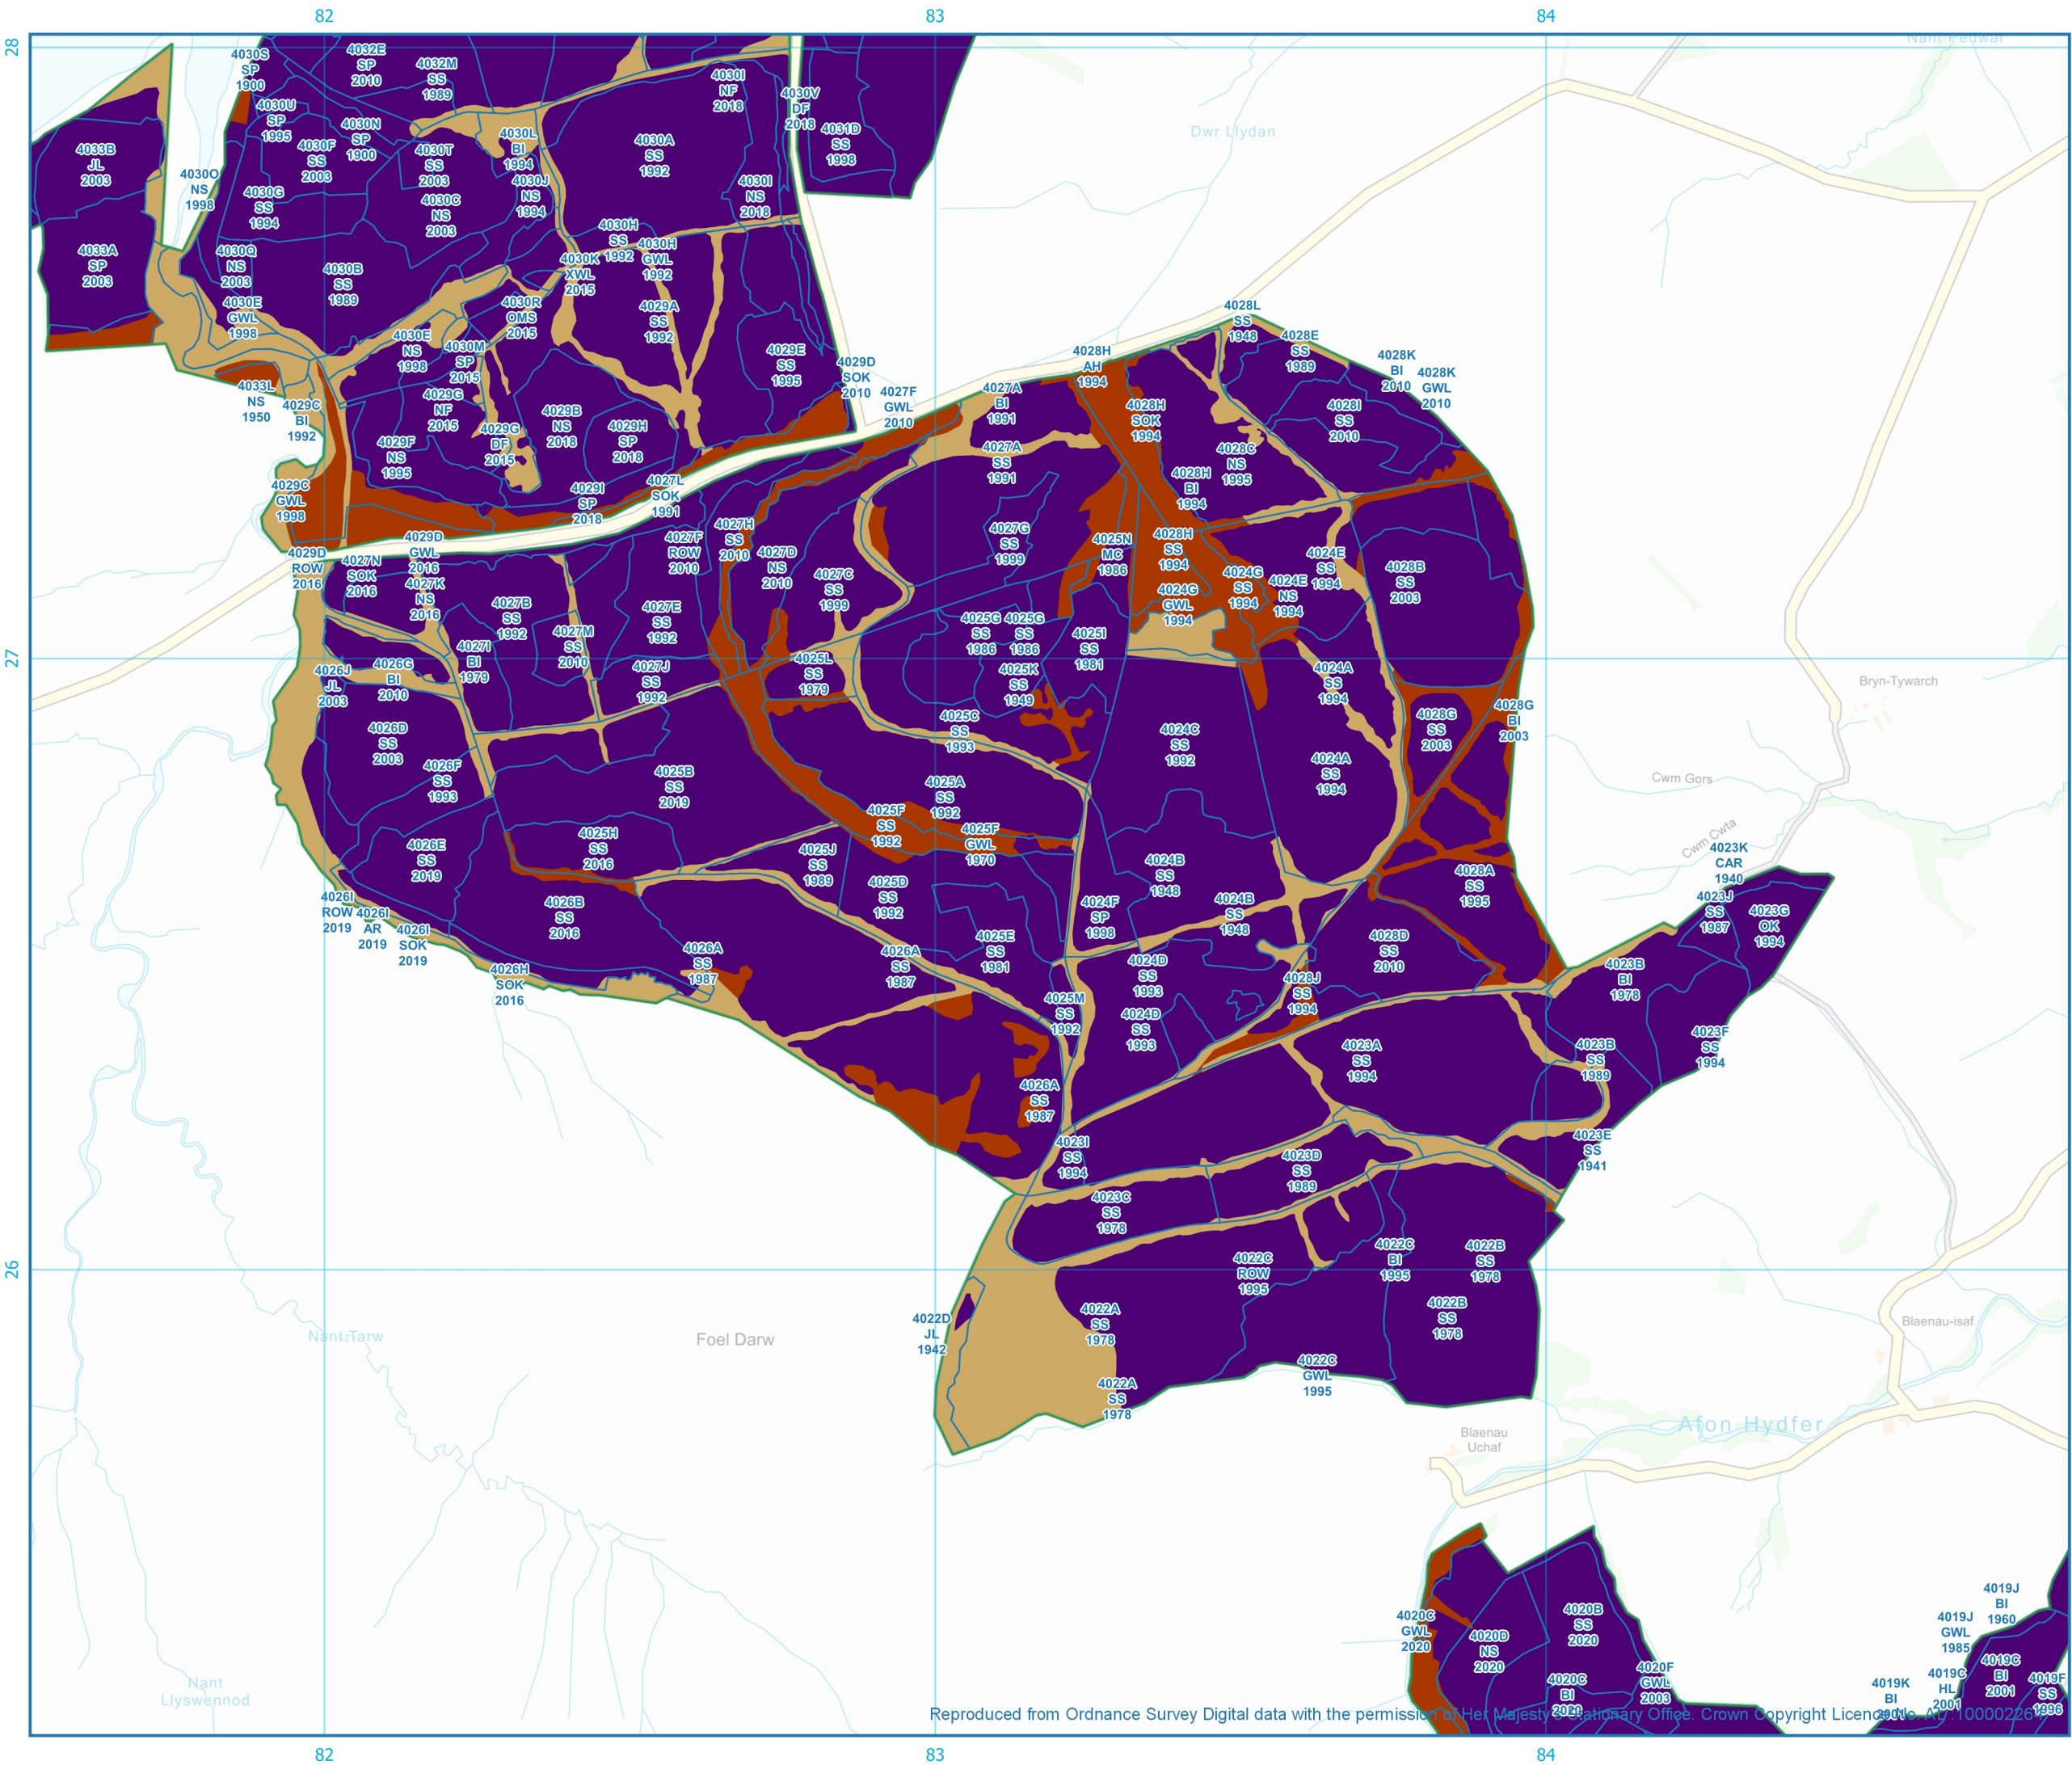

USK & GLASFYNYDD

Forest Types and Restocking

- Riparian woodland
- Mixed woodland predominately broadleaf
- Mixed woodland predominately conifer
- Upland Wales Lower exposure (predominately conifer tree species)
- Upland Wales Higher exposure (predominately conifer tree species)
- Successional woodland
- Open land
- Other land
- Undefined