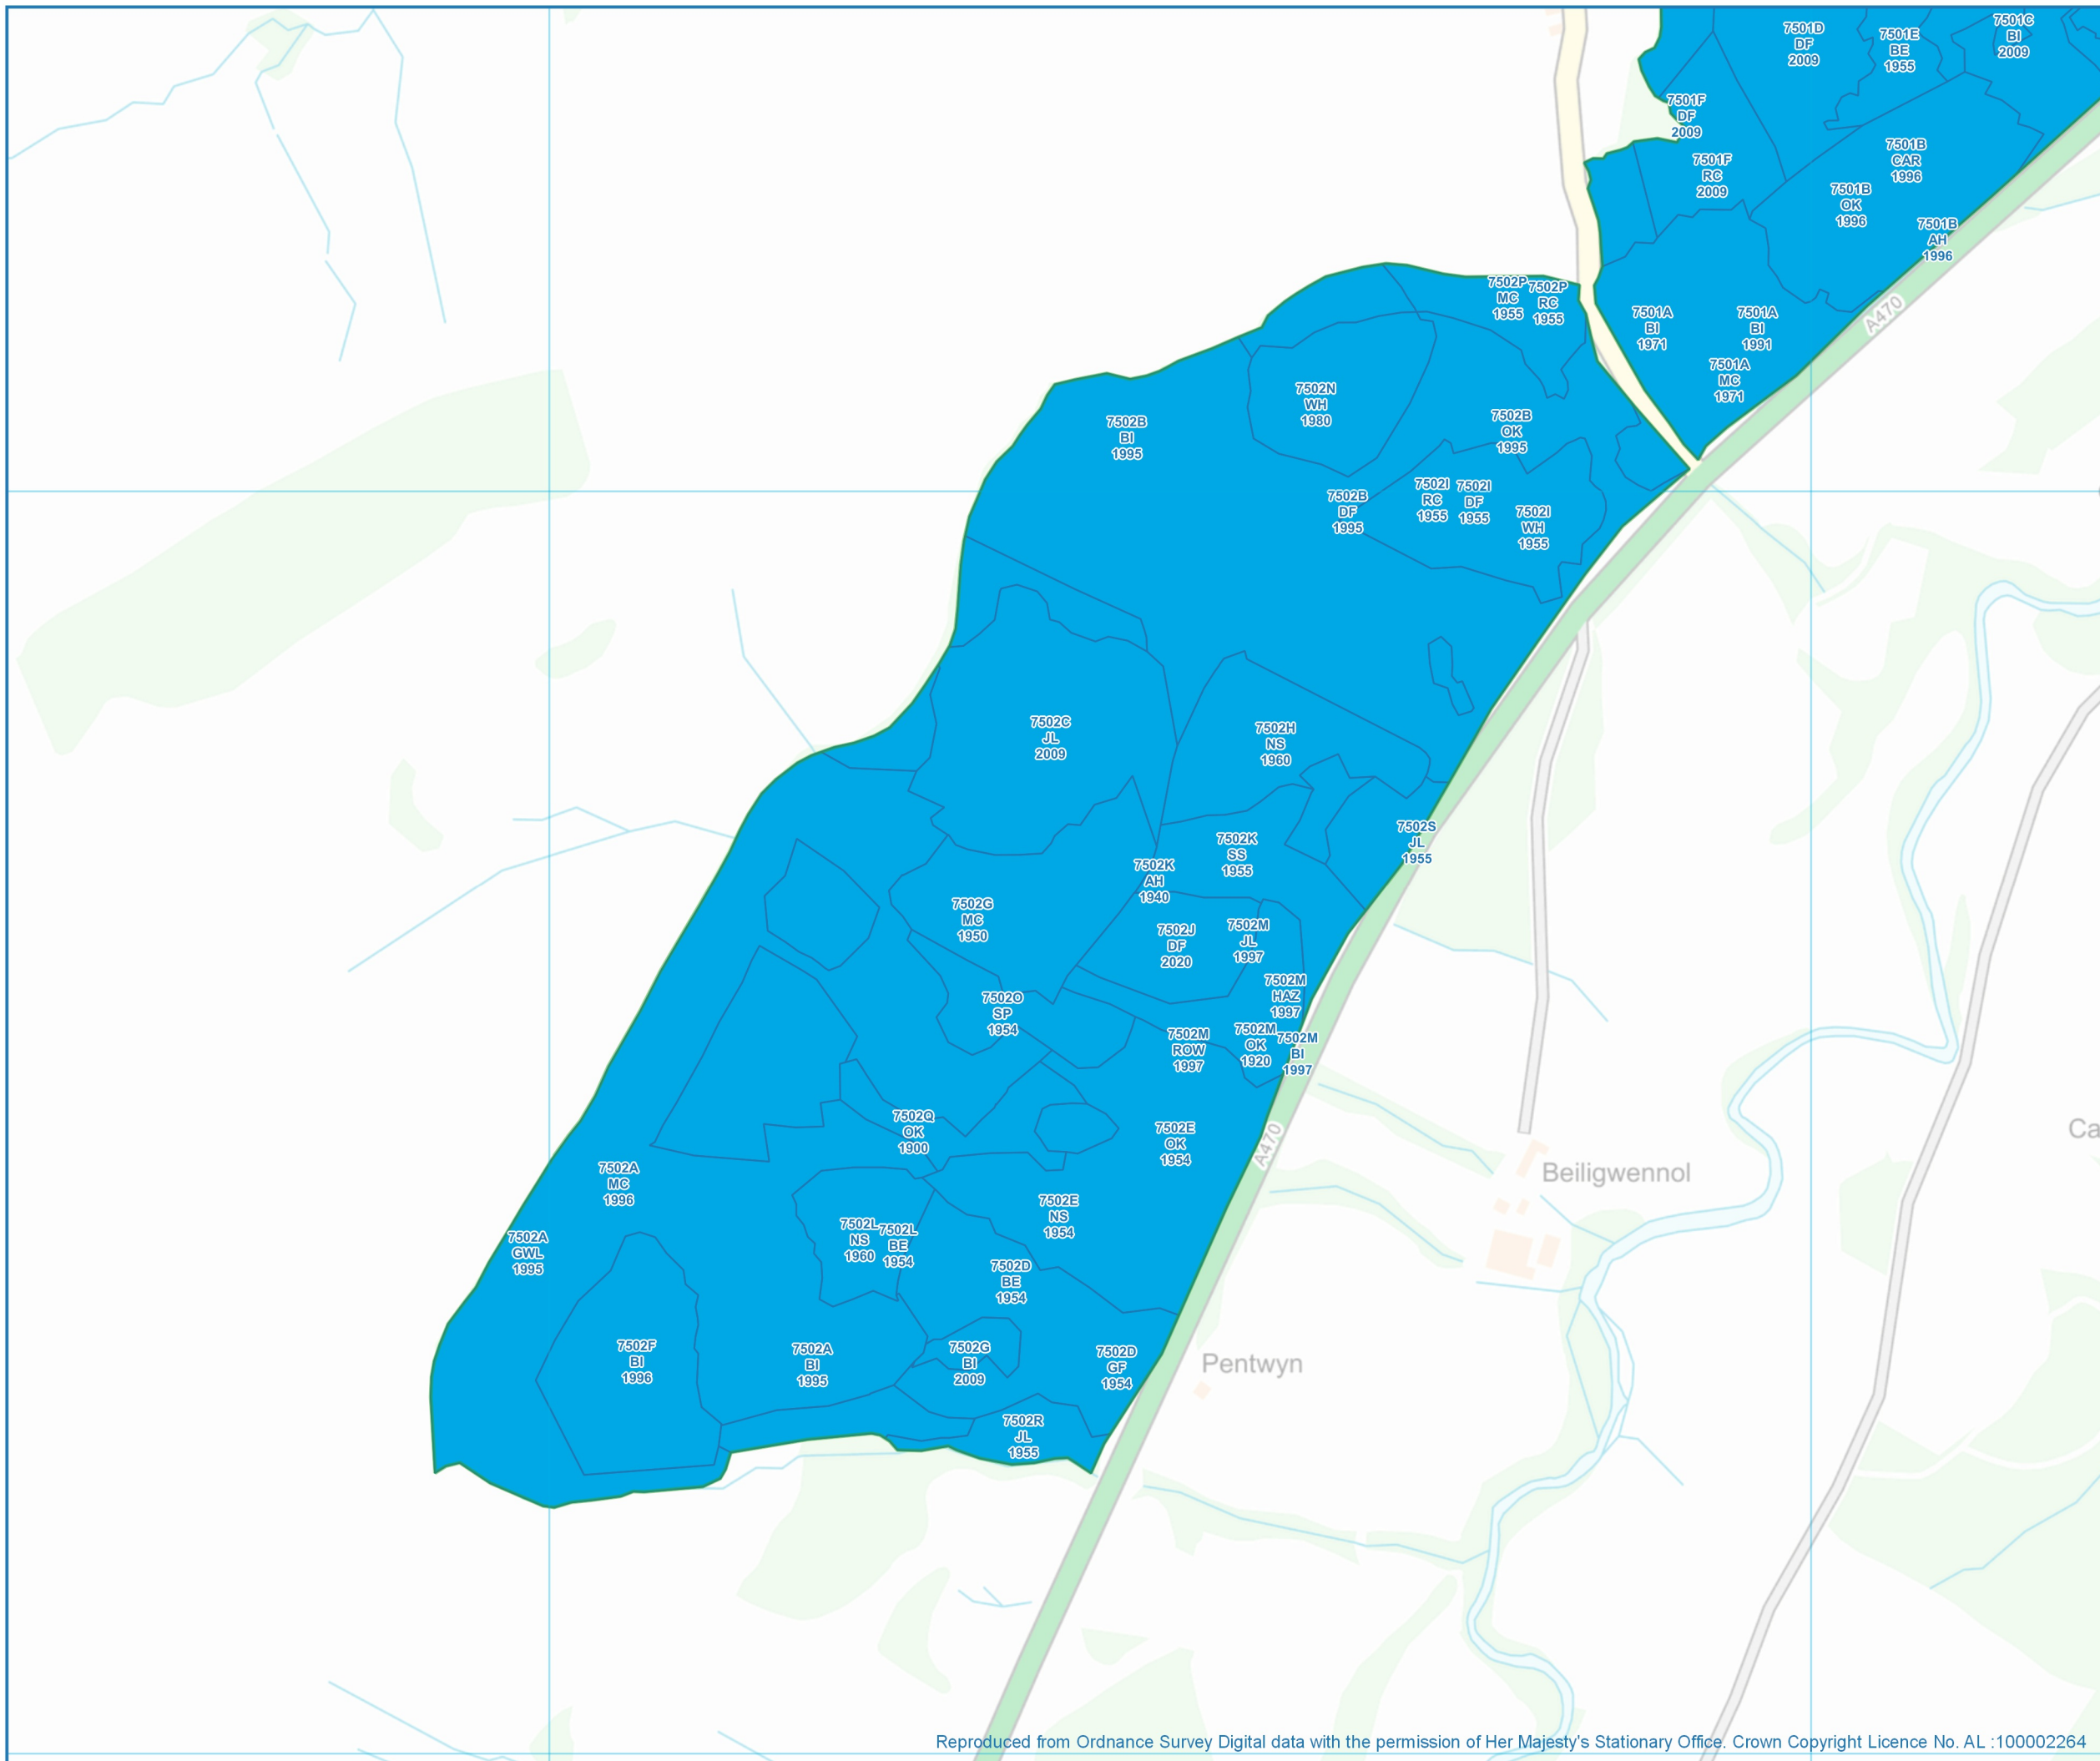

Reproduced from Ordnance Survey Digital data with the permission of Her Majesty's Stationary Office. Crown Copyright Licence No. AL :100002264

1:5000
 Scale Correct at A3
 Grid Ref: SN974236
 Date: 15/09/2021
 Drawn by: Sam Roberts