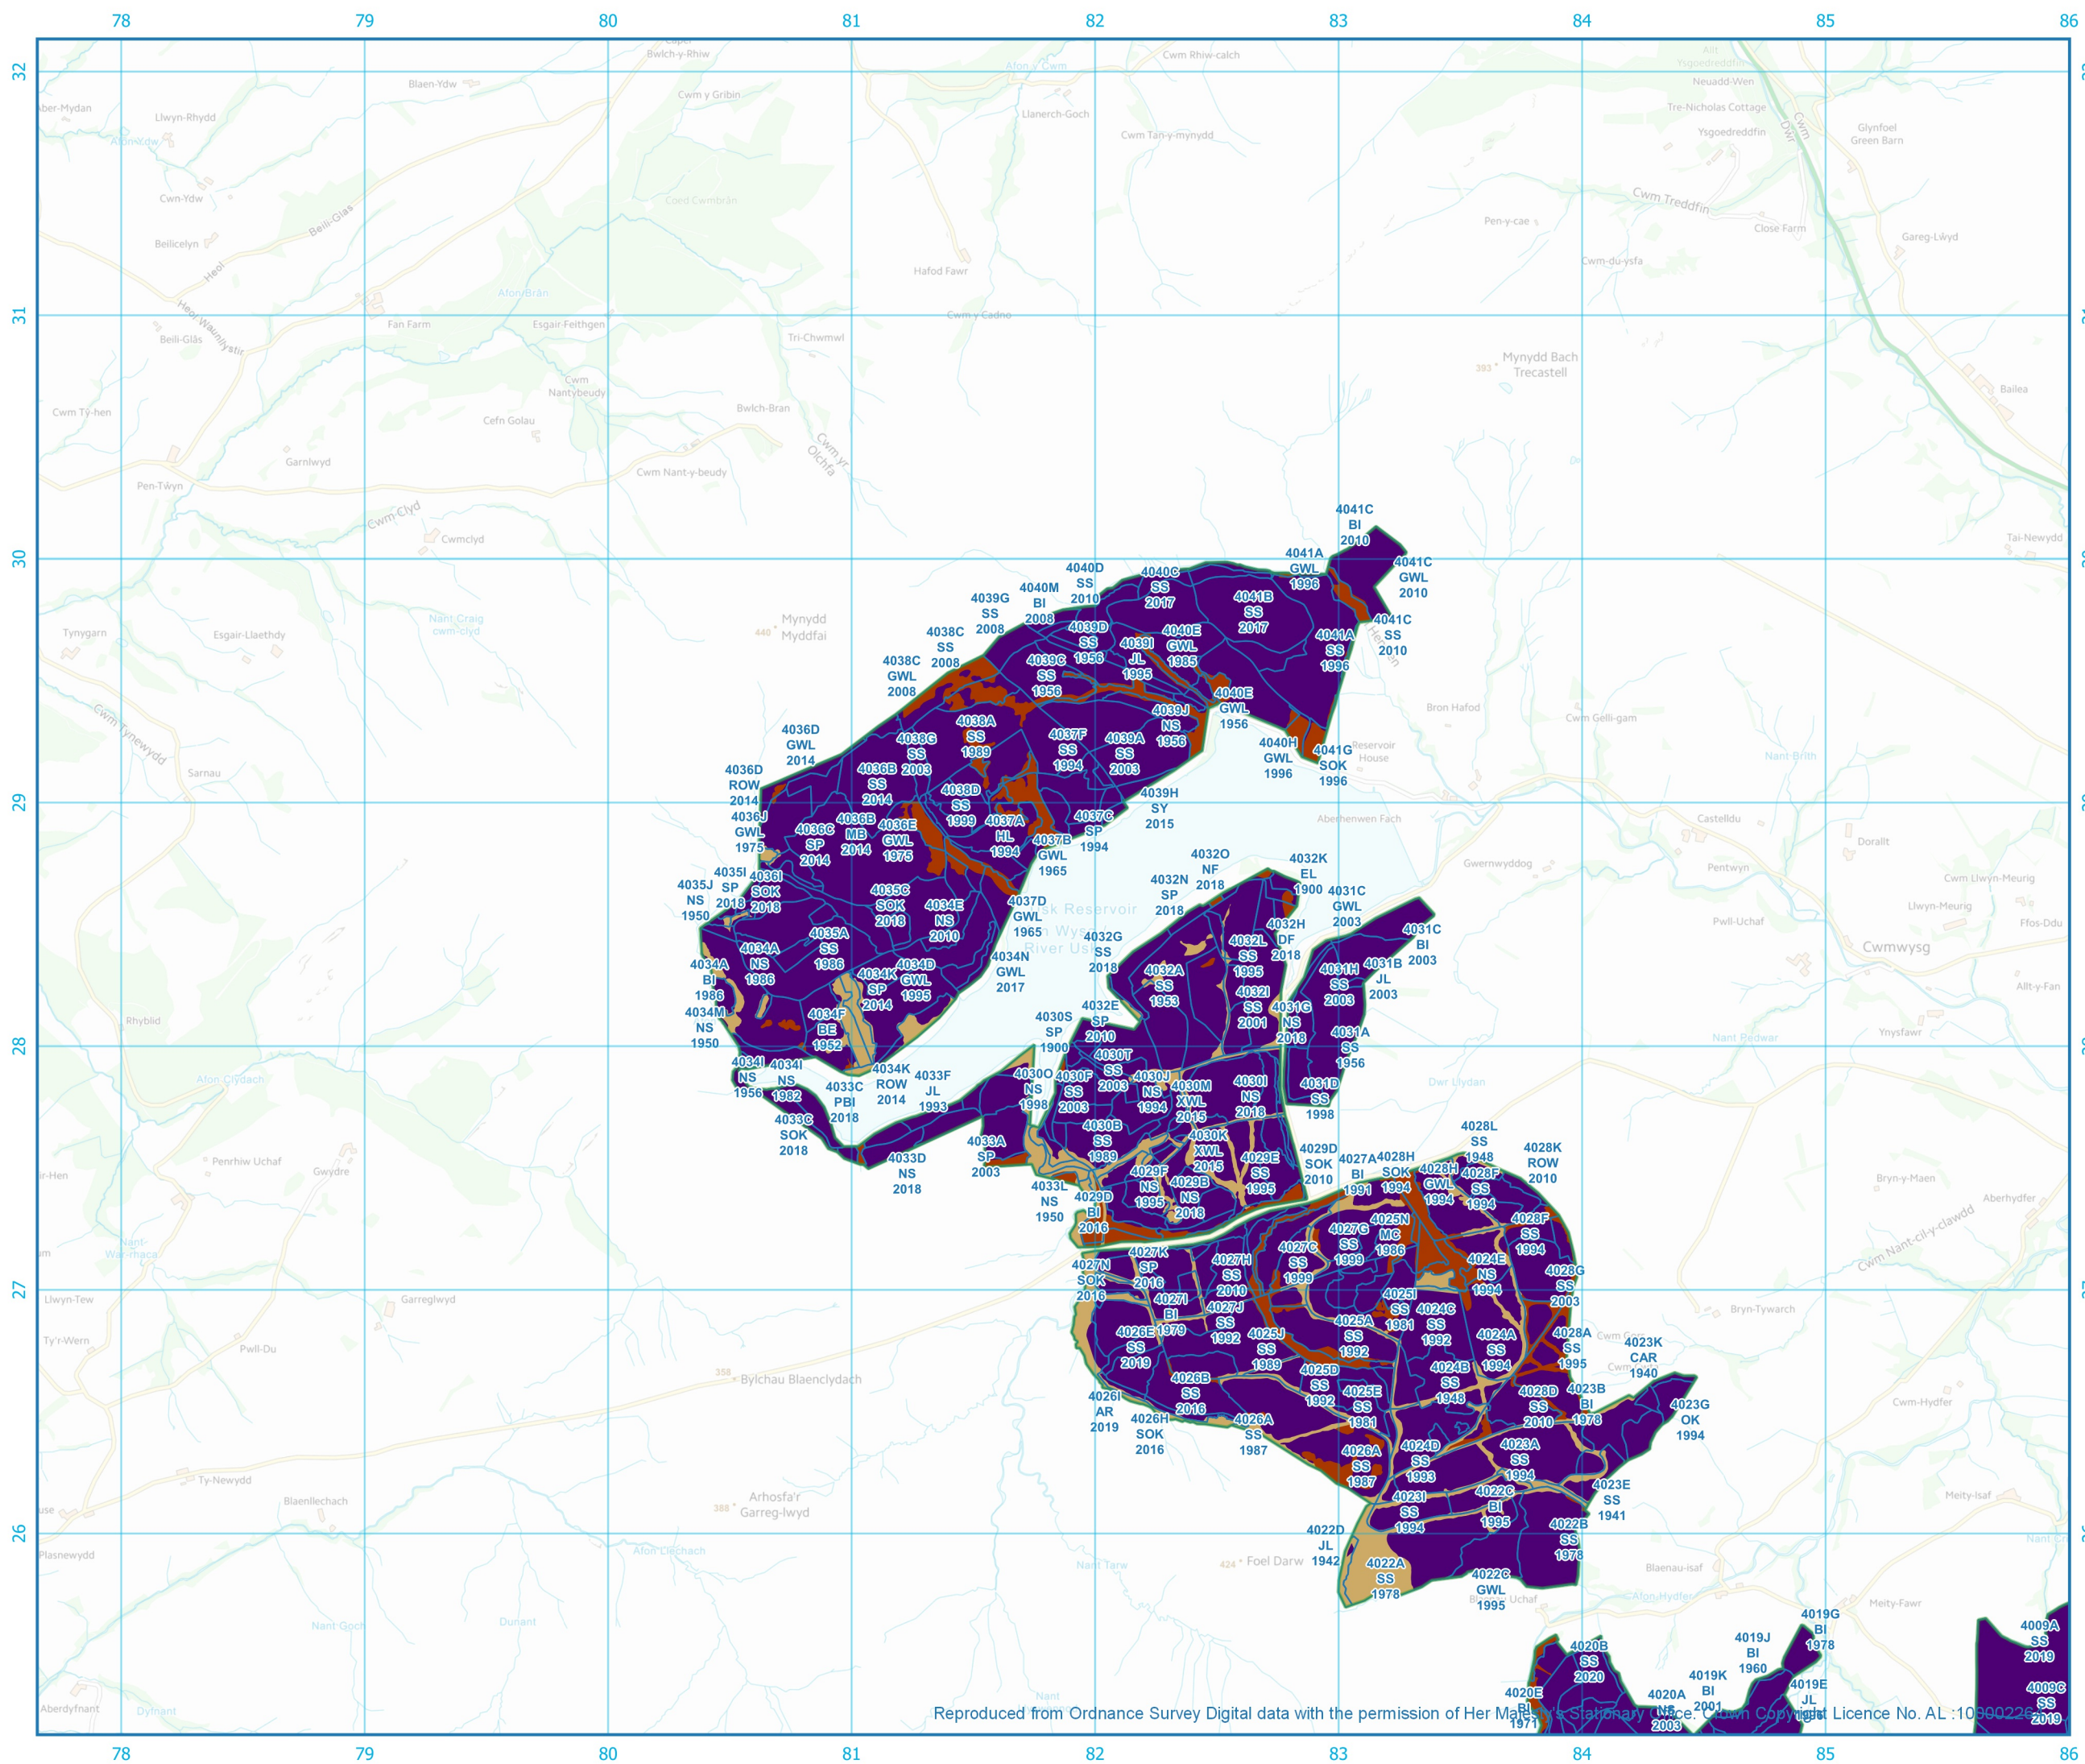

USK & GLASFYNYDD

Forest Types and Restocking

- Riparian woodland
- Mixed woodland predominately broadleaf
- Mixed woodland predominately conifer
- Upland Wales Lower exposure (predominately conifer tree species)
- Upland Wales Higher exposure (predominately conifer tree species)
- Successional woodland
- Open land
- Other land
- Undefined