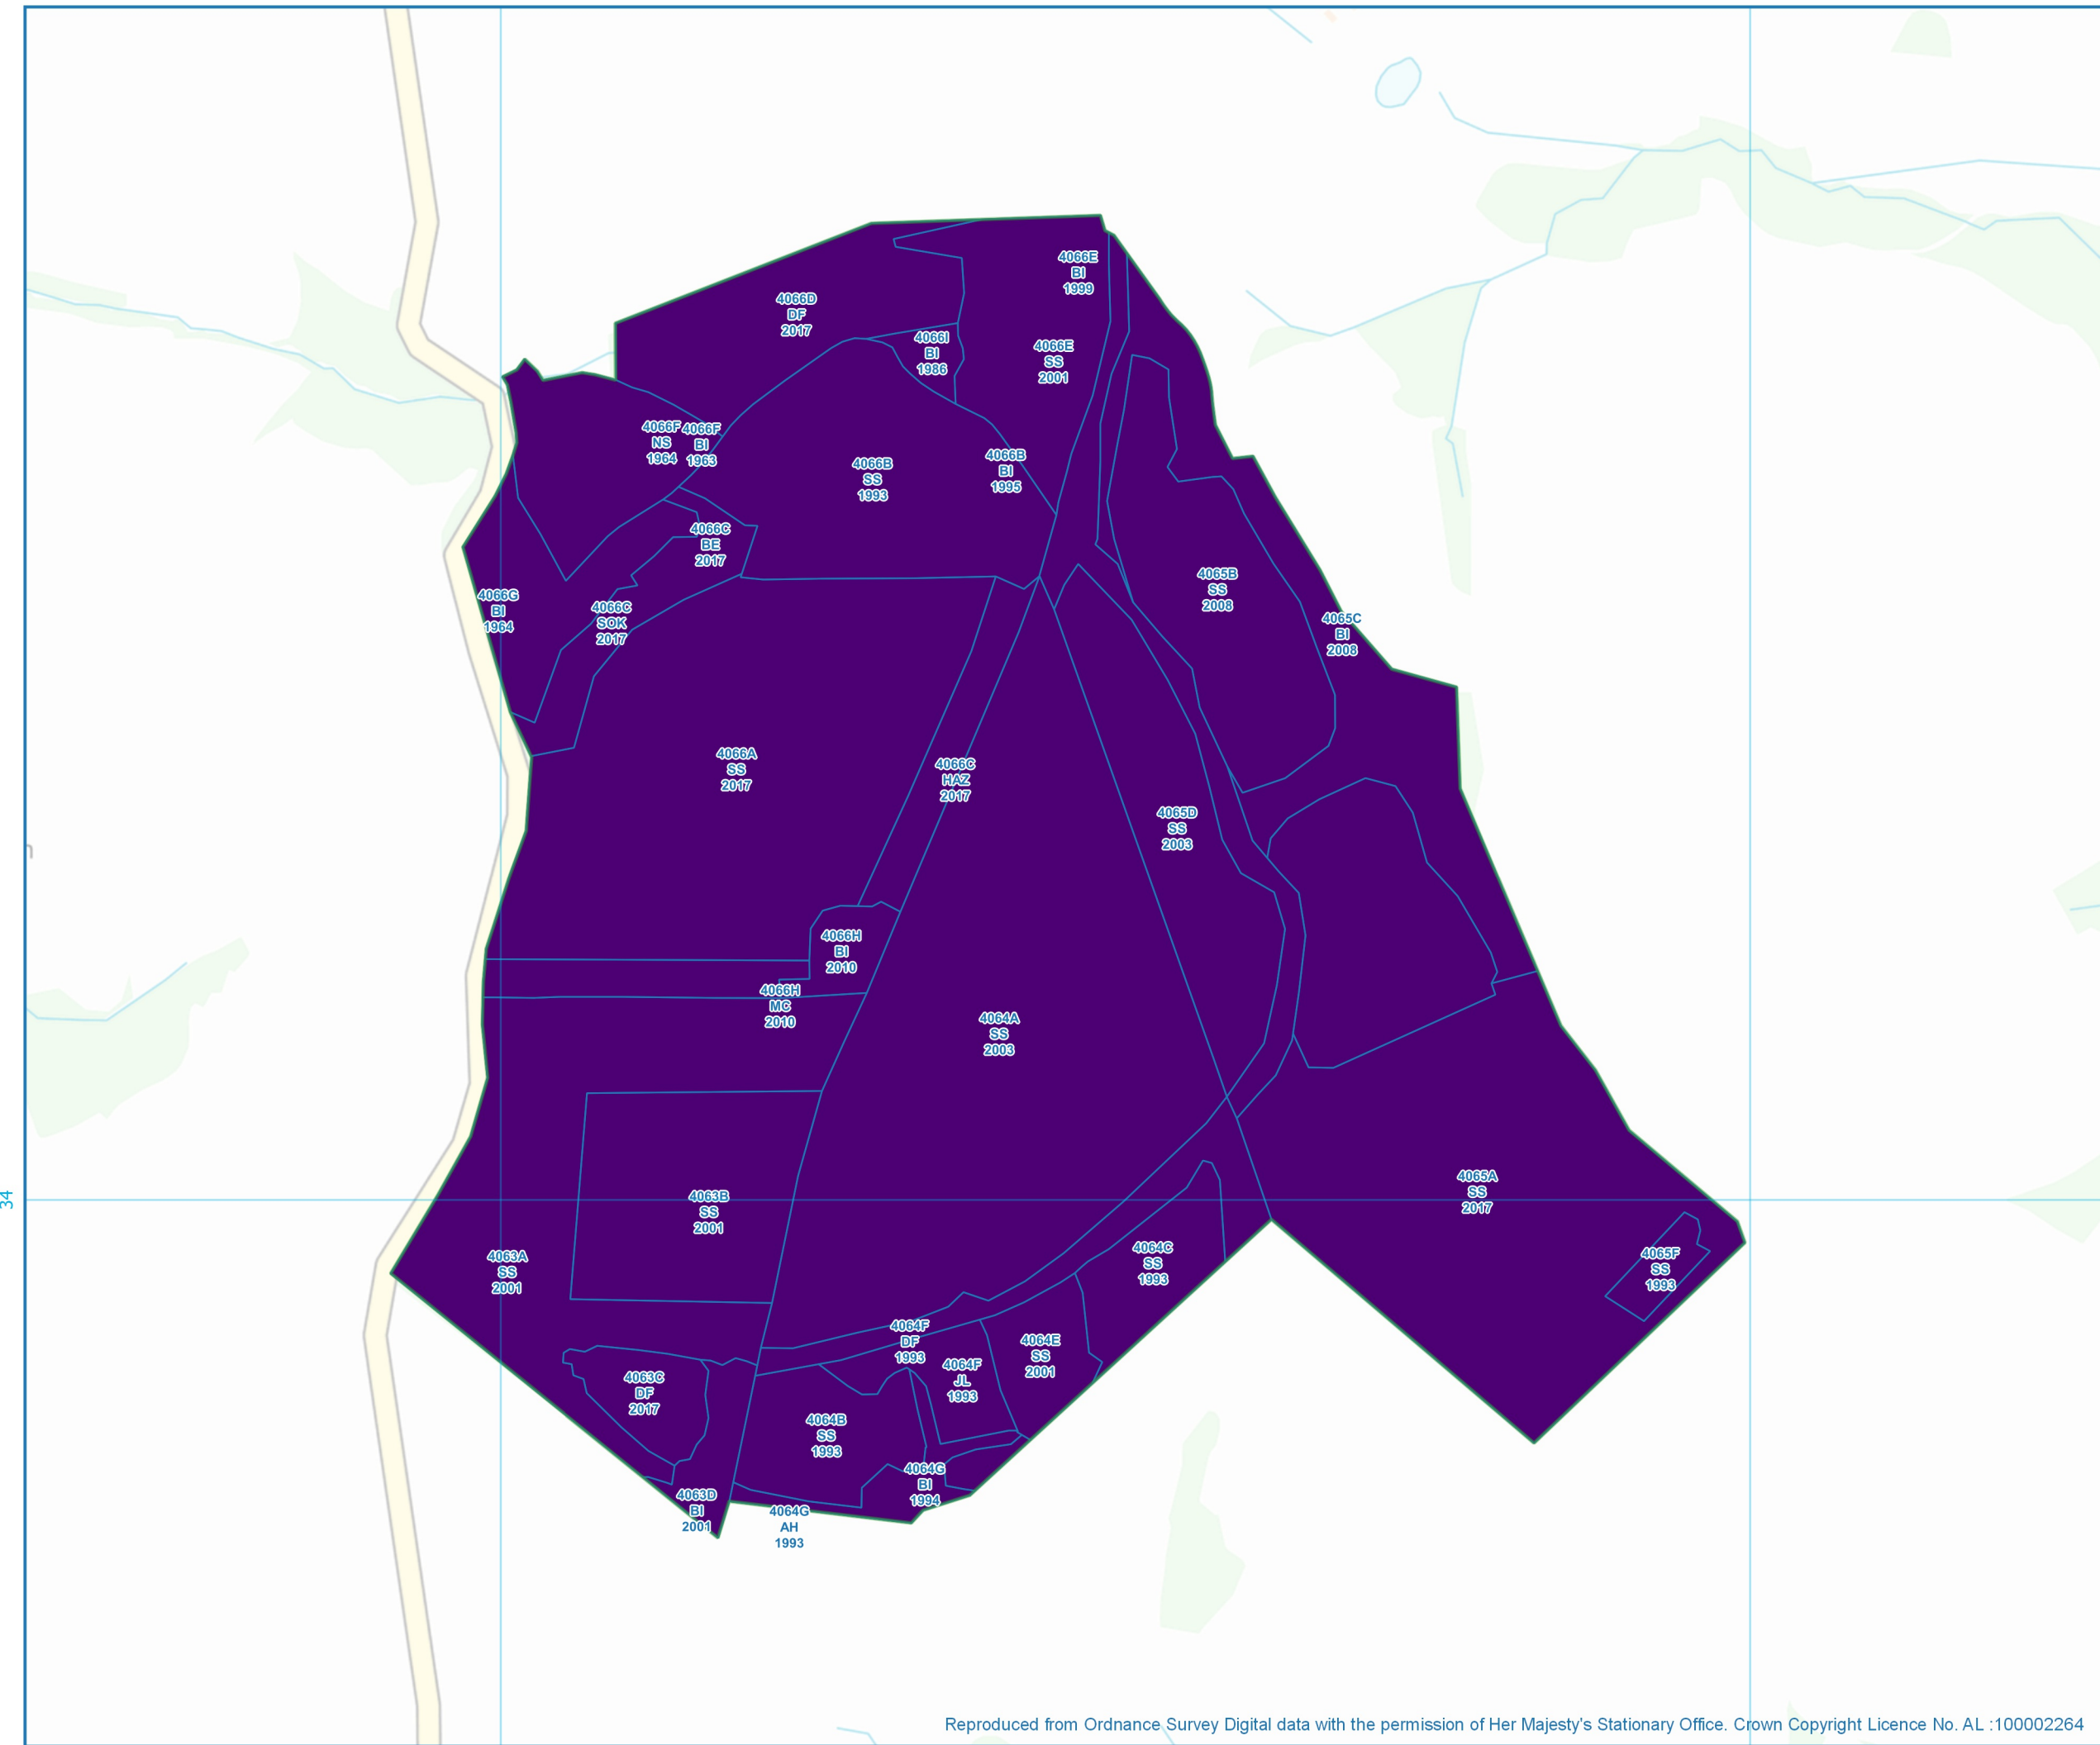

USK & GLASFYNYDD

Forest Types and Restocking

- Riparian woodland
- Mixed woodland predominately broadleaf
- Mixed woodland predominately conifer
- Upland Wales Lower exposure (predominately conifer tree species)
- Upland Wales Higher exposure (predominately conifer tree species)
- Successional woodland
- Open land
- Other land
- Undefined

1:5000
Scale Correct at A3
Grid Ref: SO014342
Date: 15/09/2021
Drawn by: Sam Roberts

Pryor and Rickett Silviculture
10 Priory Hill, Brecon, Wales, LD3 9DH

01874 620777 || Wales@silviculture.co.uk