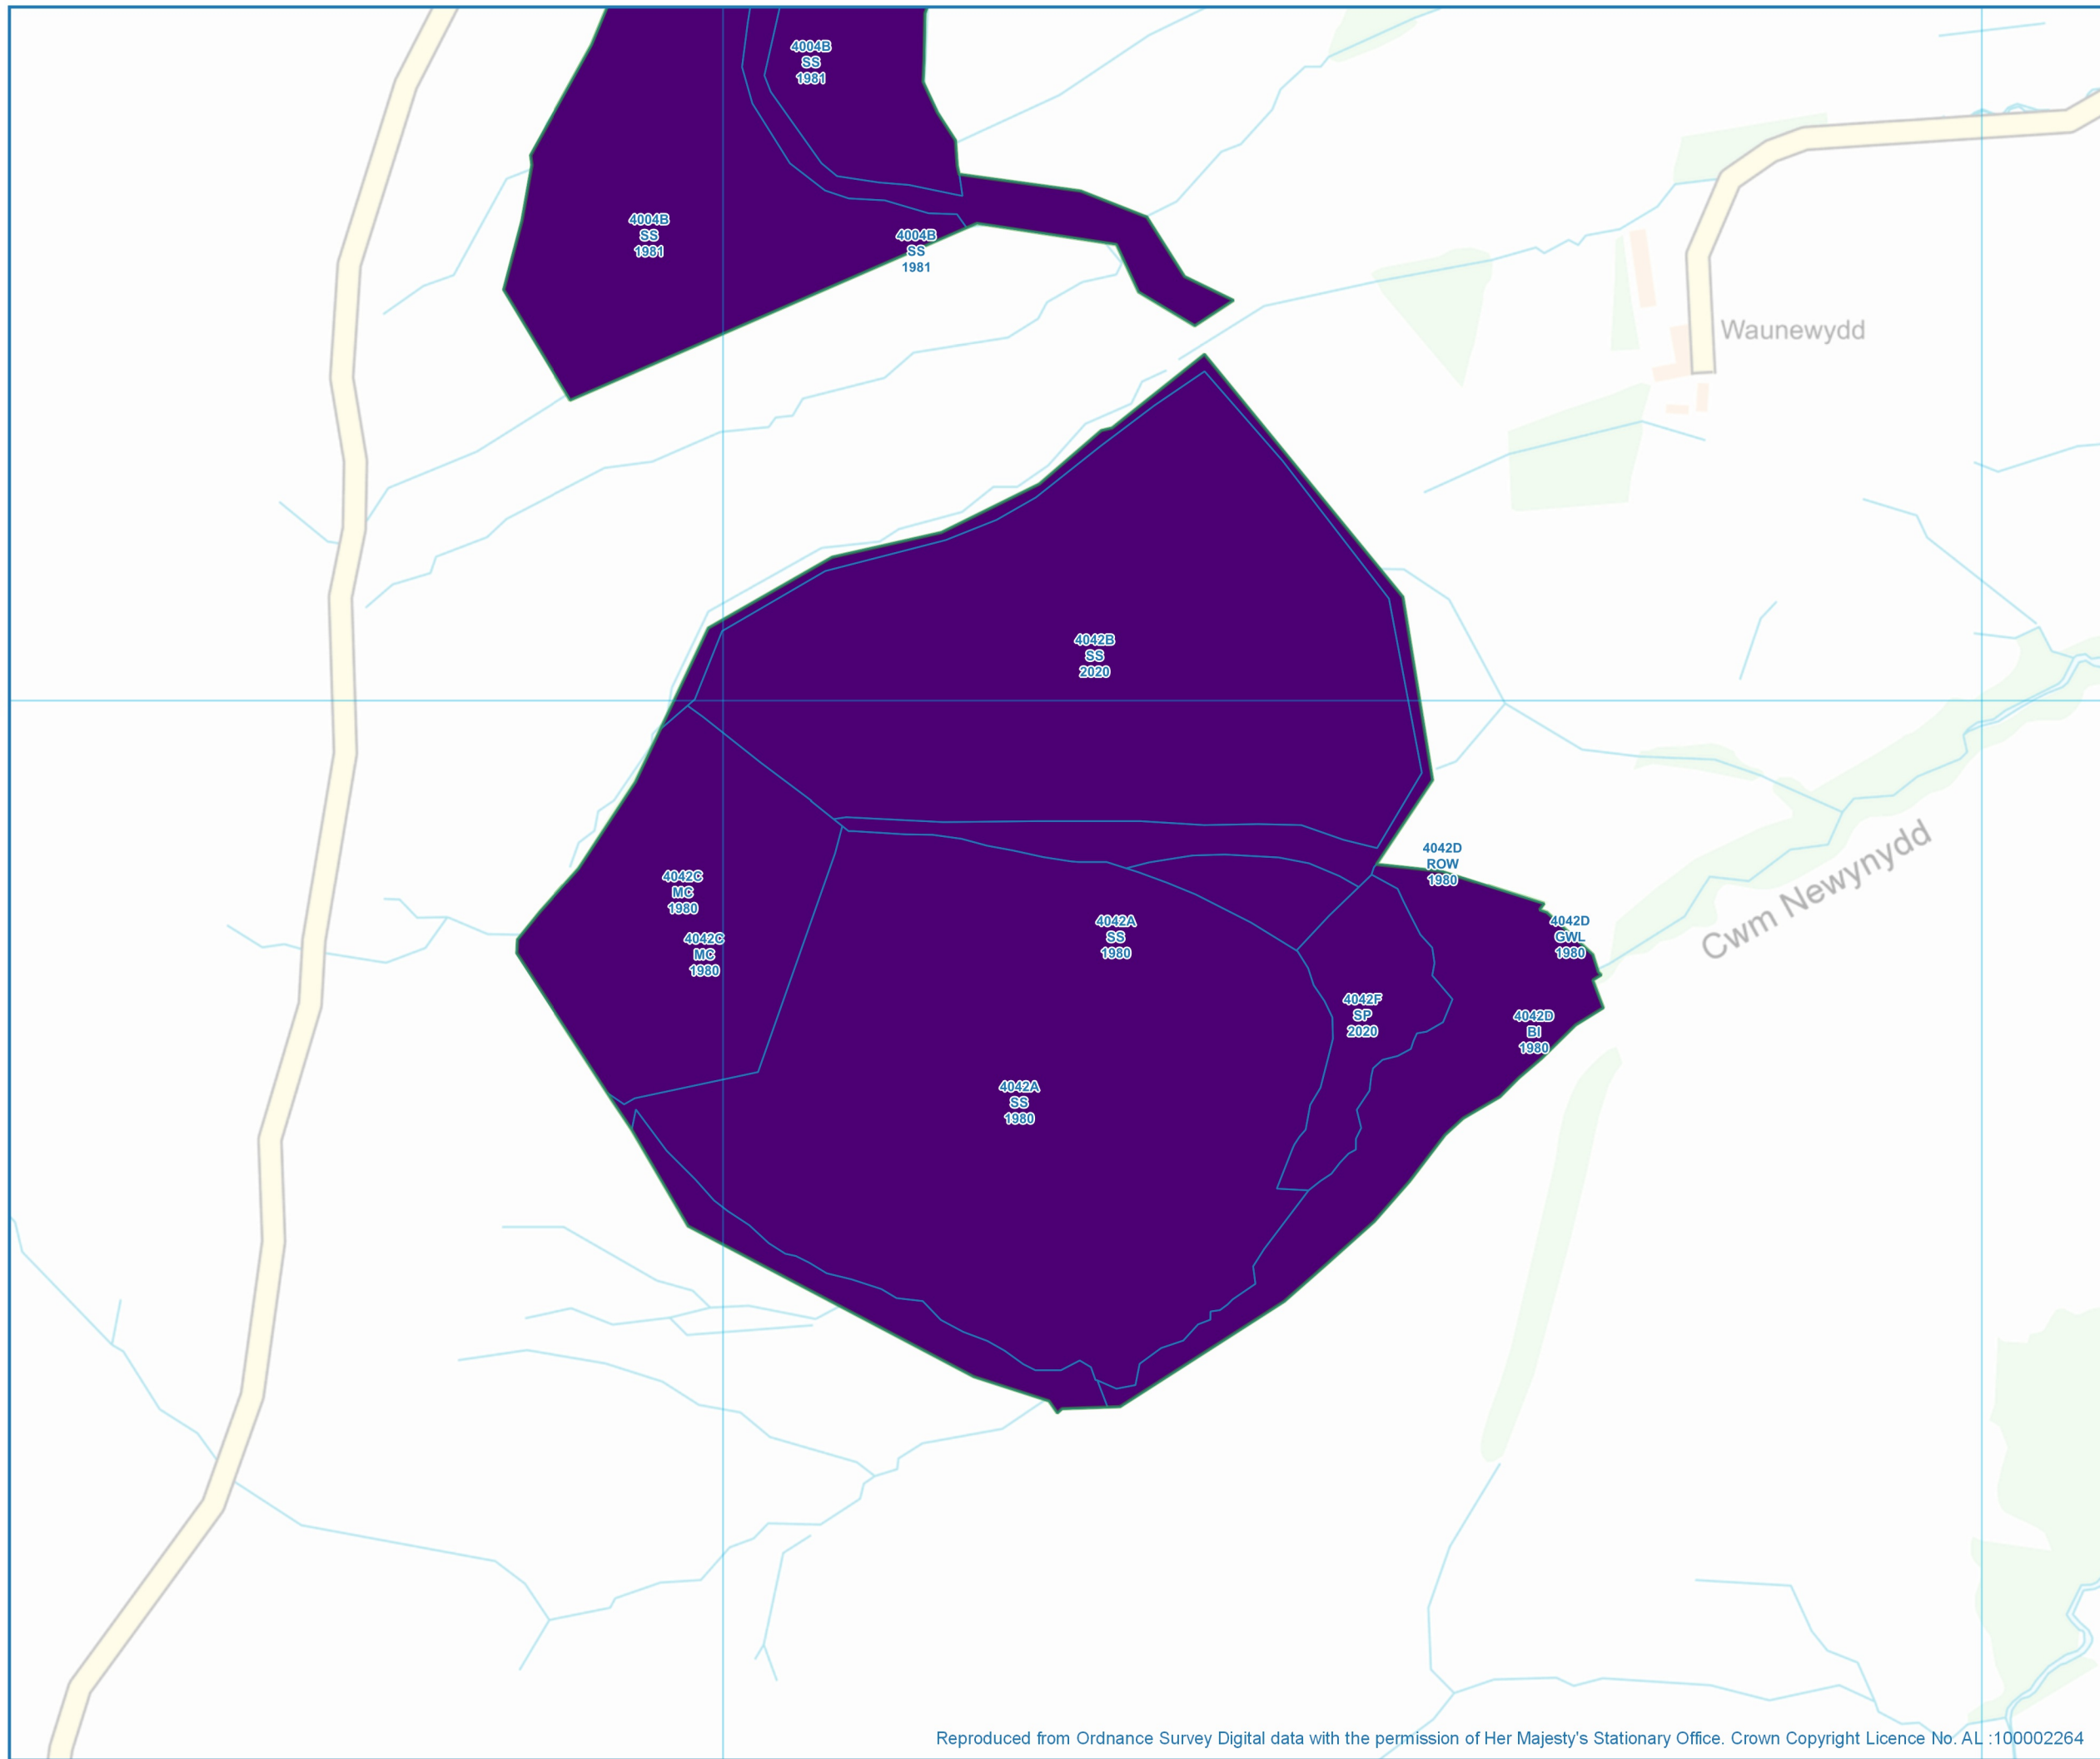

86

87

USK & GLASFYNYDD

Forest Types and Restocking

- Riparian woodland
- Mixed woodland predominately broadleaf
- Mixed woodland predominately conifer
- Upland Wales Lower exposure (predominately conifer tree species)
- Upland Wales Higher exposure (predominately conifer tree species)
- Successional woodland
- Open land
- Other land
- Undefined

23

23

Pryor & Rickett
Silviculture
Chartered Foresters & Woodland Consultants

1:5000
Scale Correct at A3
Grid Ref: SN862228
Date: 15/09/2021
Drawn by: Sam Roberts

Pryor and Rickett Silviculture
10 Priory Hill, Brecon, Wales, LD3 9DH

01874 620777 || Wales@silviculture.co.uk

86

87