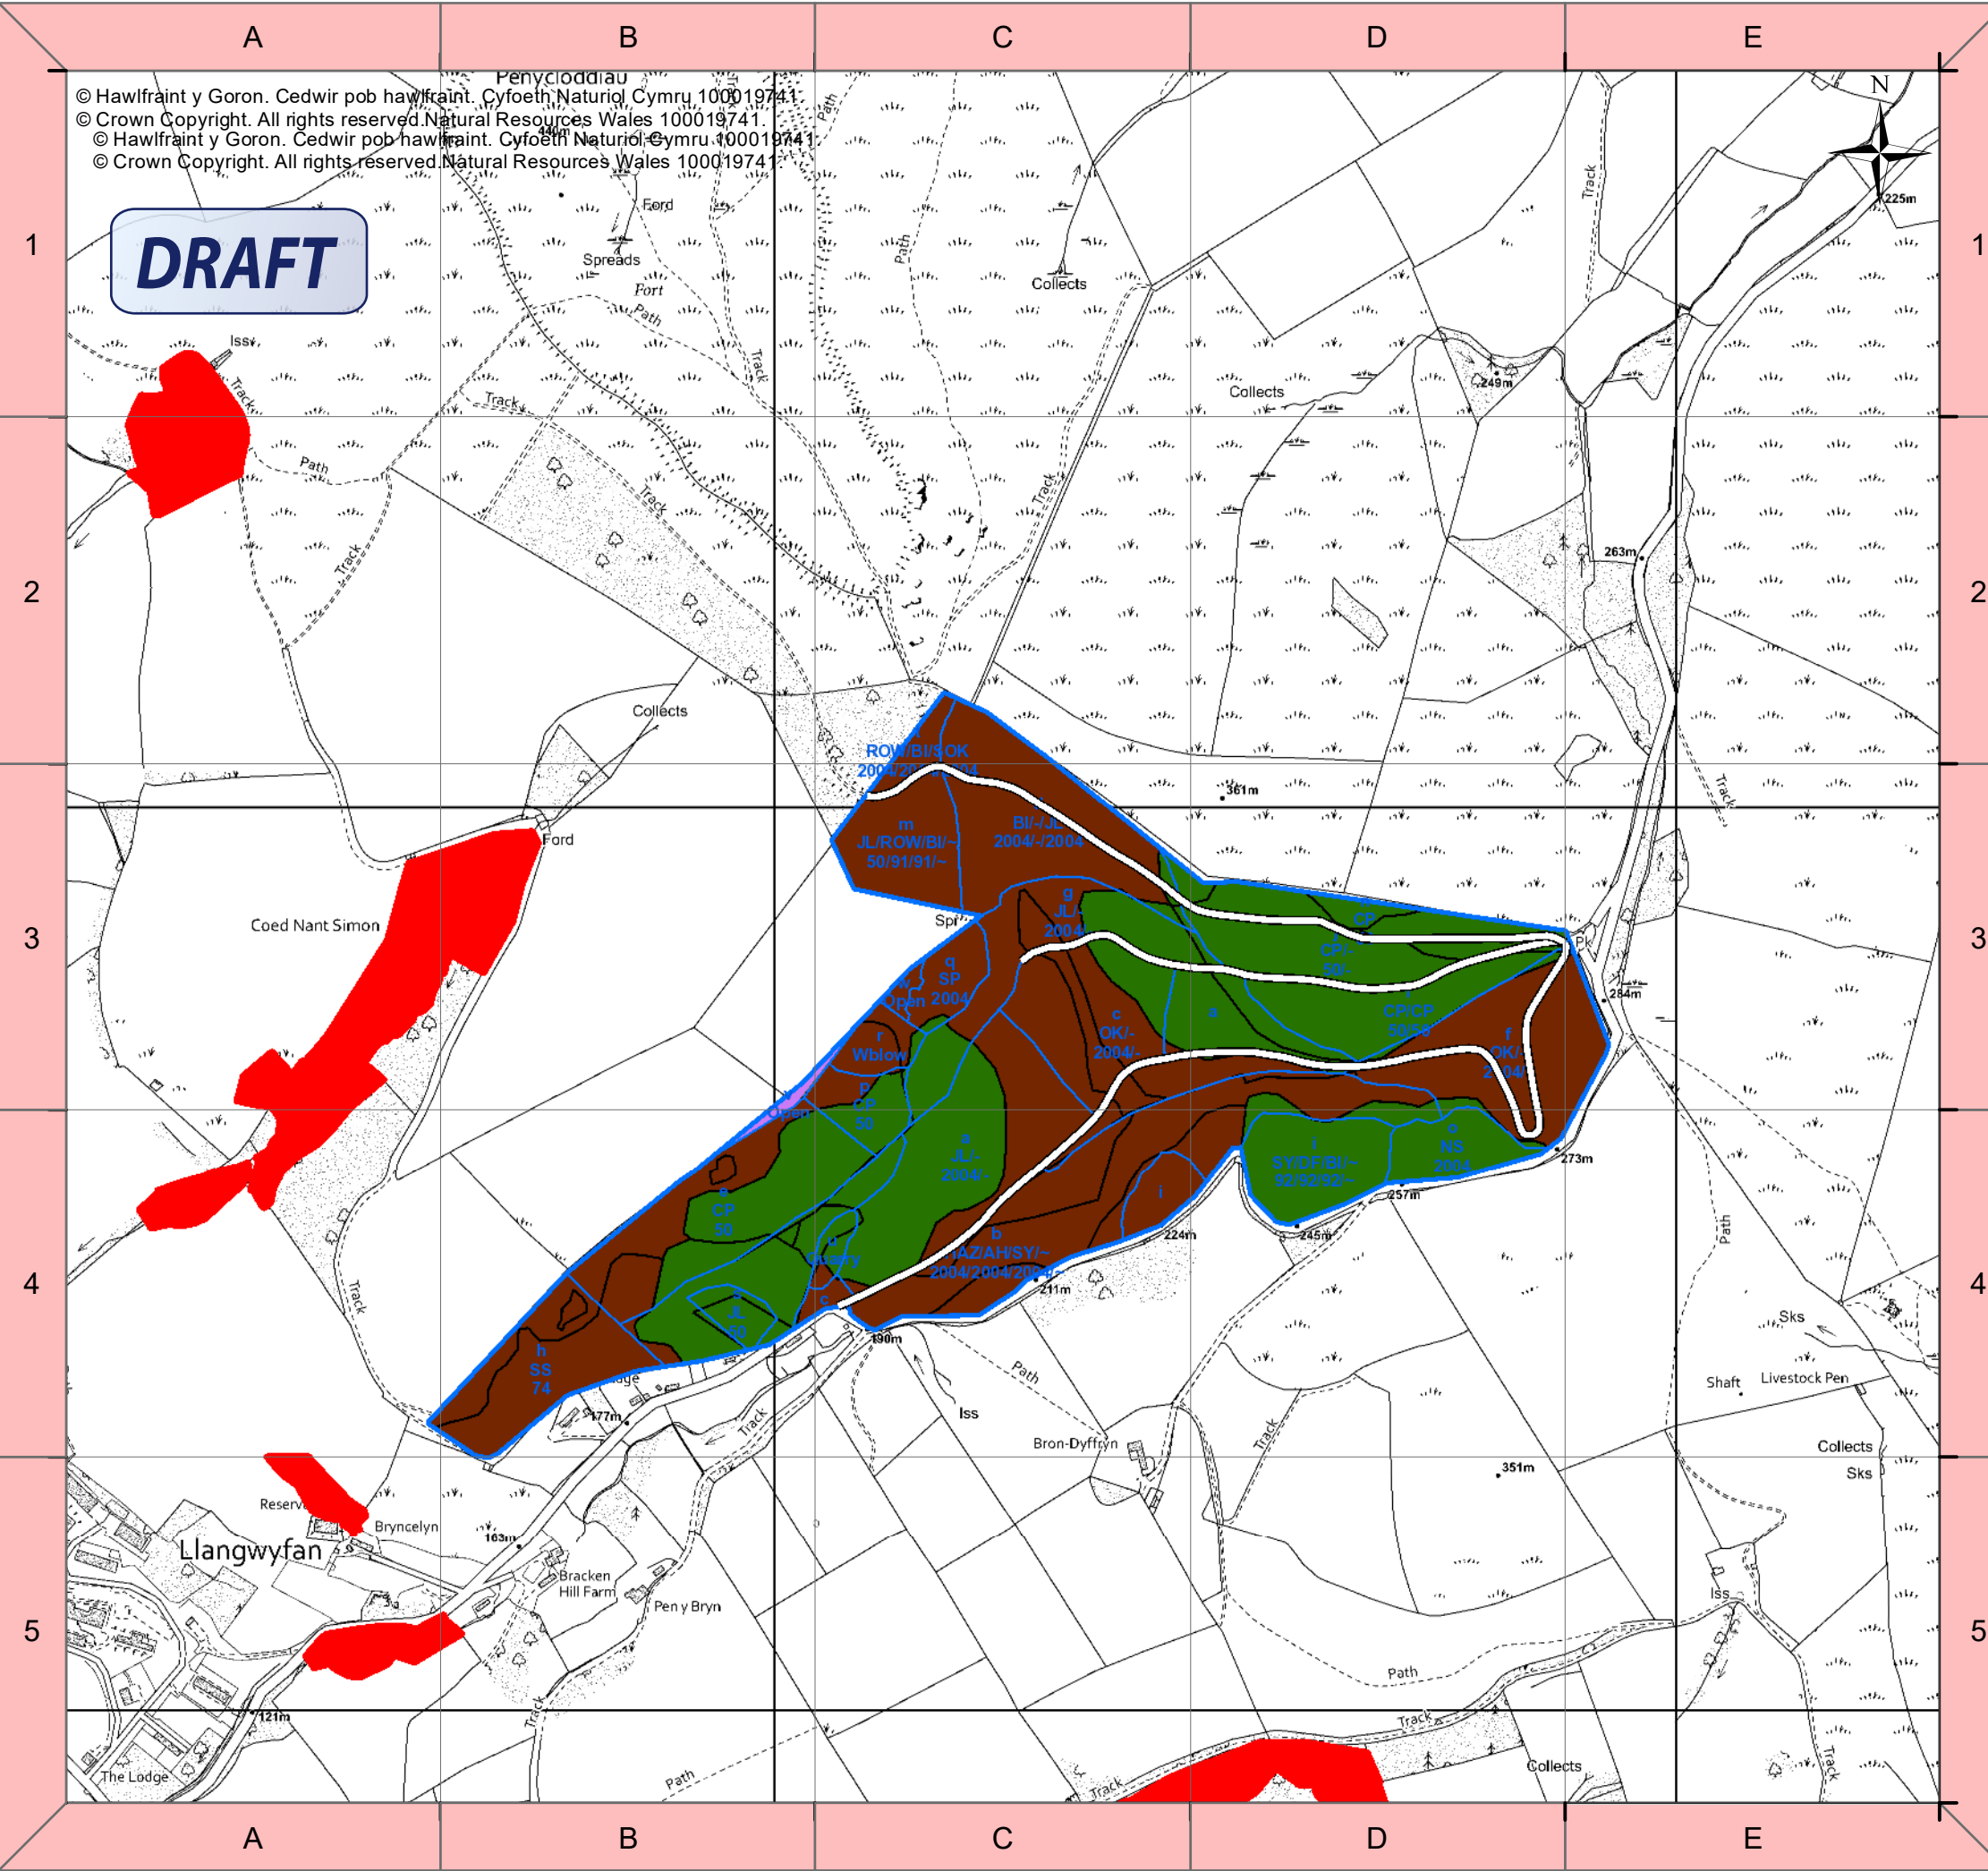

DRAFT

Legend

Ancient Woodland Inventory 2011 (Wales)

Forest Roads
 Forest Roads

Sub-compartments
 Sub-compartments

Scenario Restock Areas (Long term Vision)

- Ancient Woodland Management
- Native Woodland Management
- Standard Forest Management
- Successional Woodland (non riparian)
- Open Habitat Management
- Other Land
- Recreation Sites
- Other Land Use (demised)
- Undefined

Forest Resource Plan Areas
 Forest Resource Plan Areas