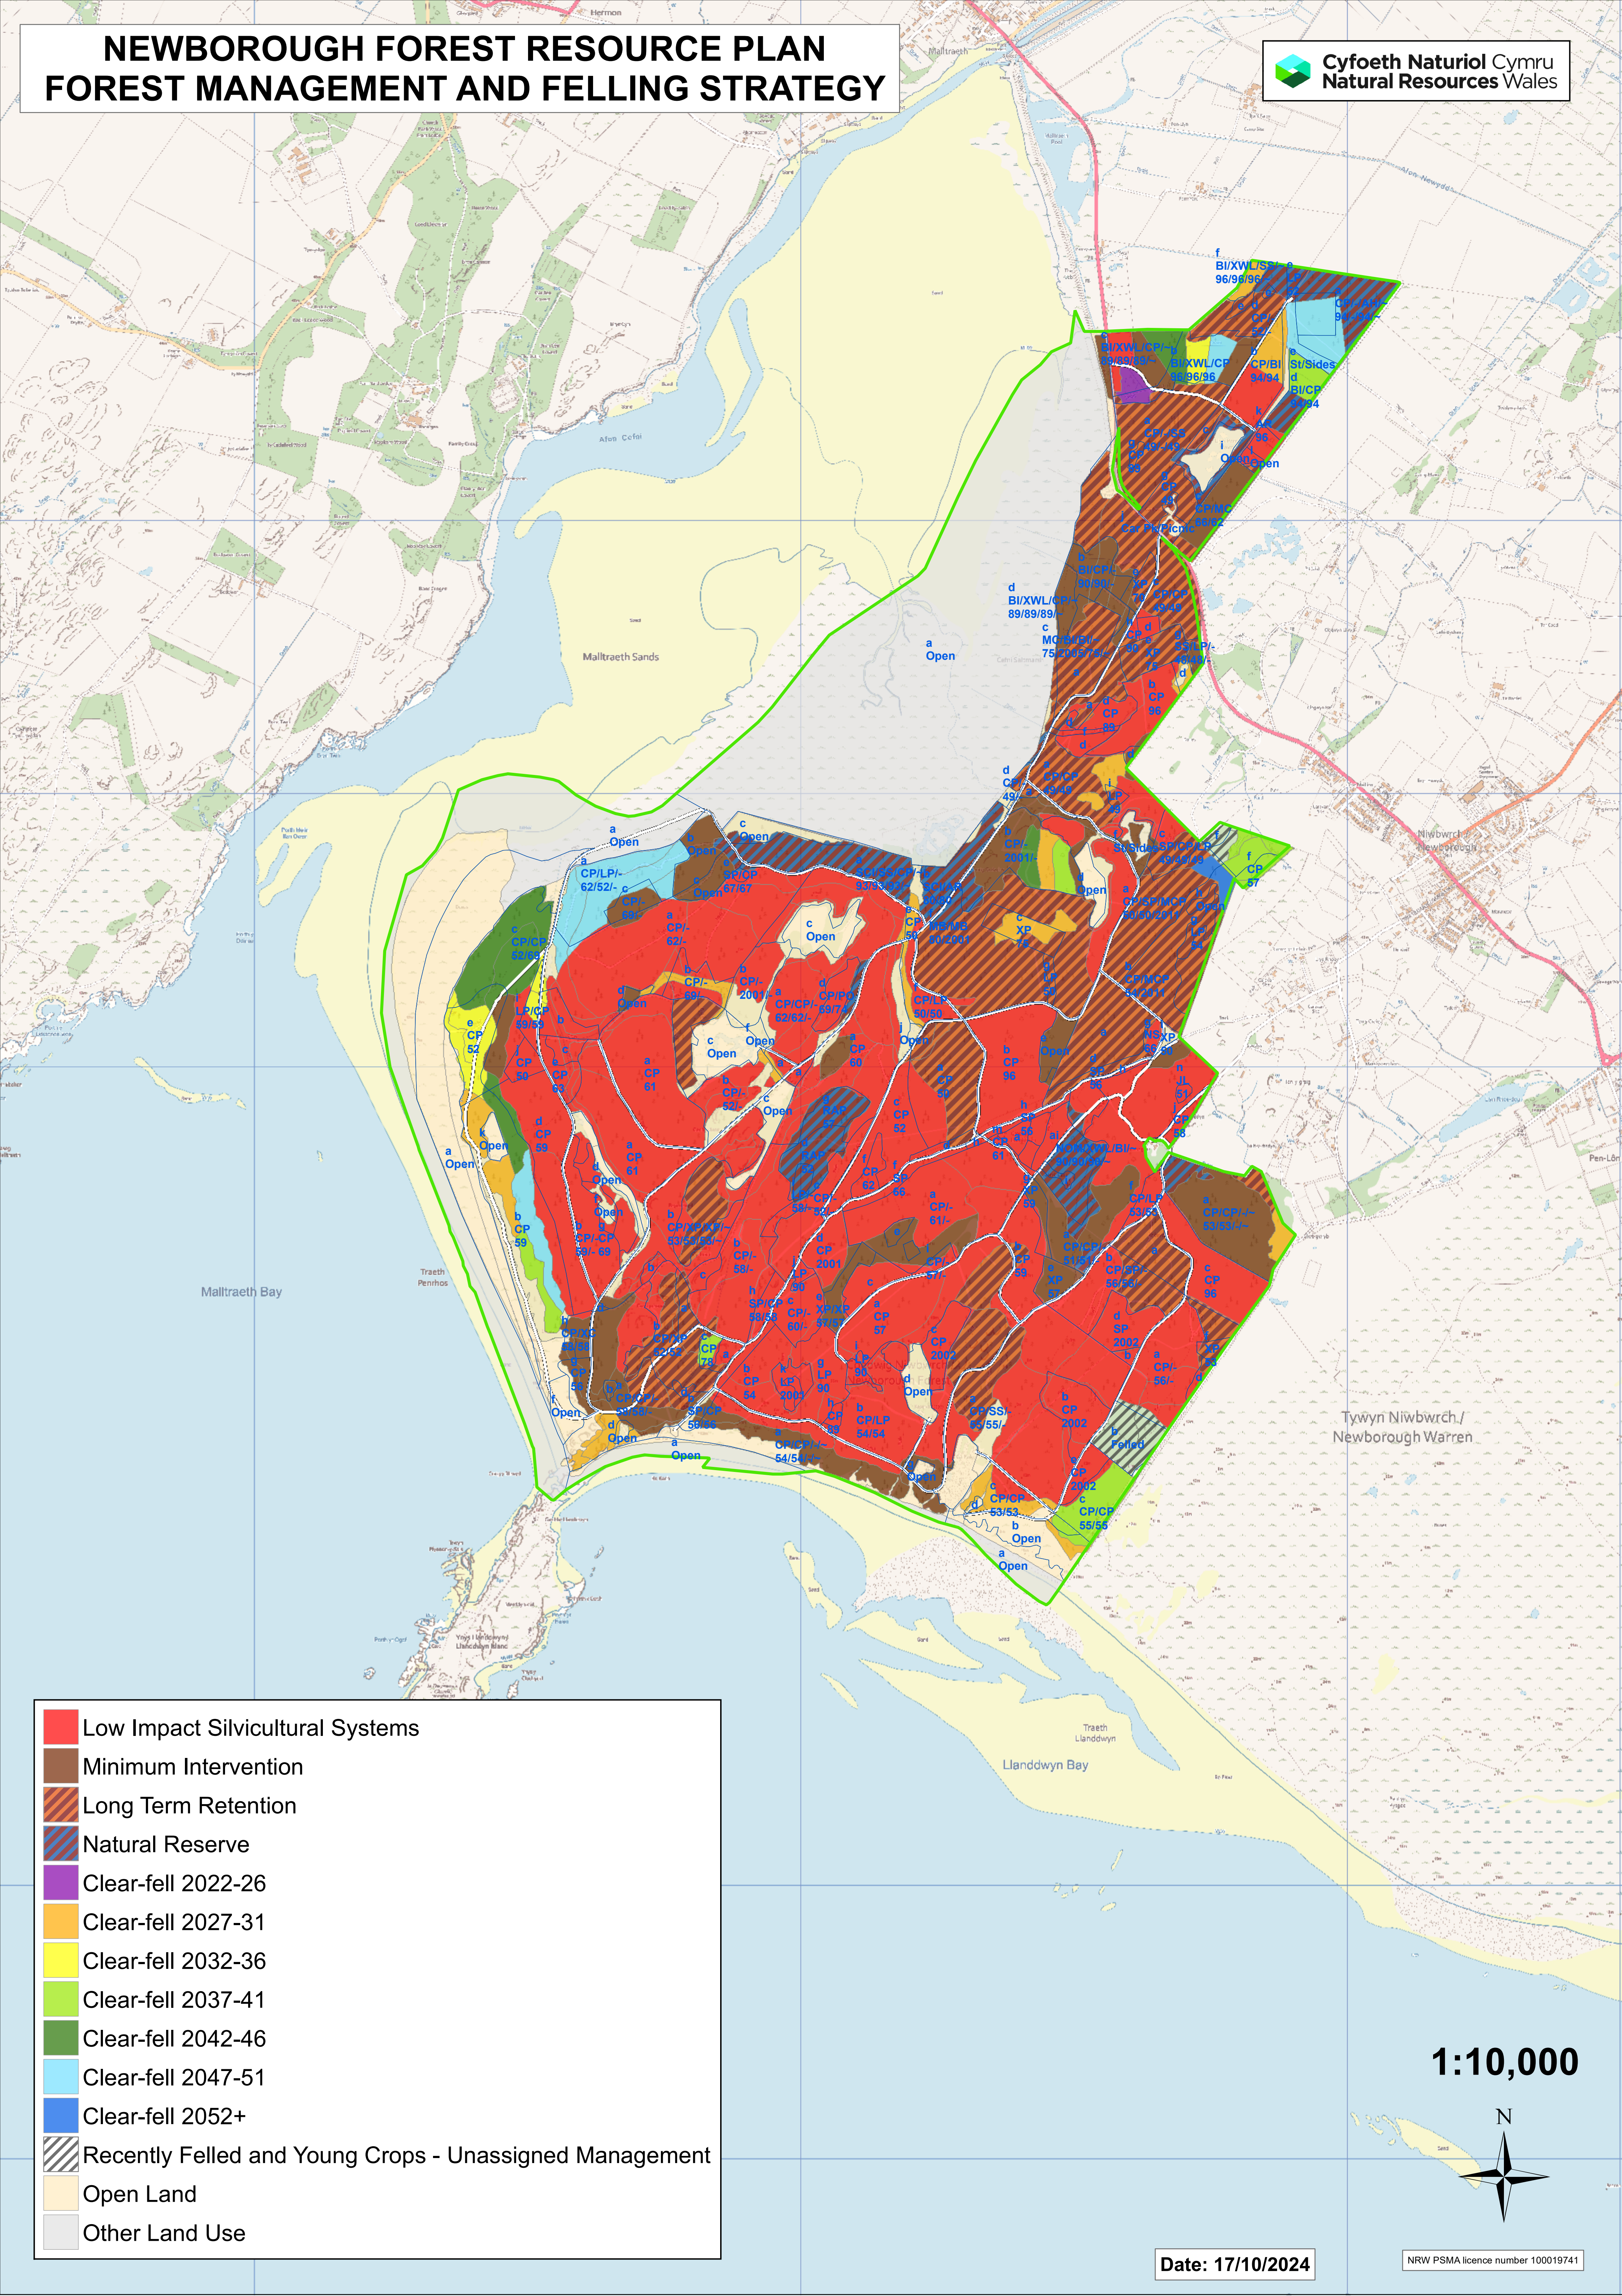

NEWBOROUGH FOREST RESOURCE PLAN FOREST MANAGEMENT AND FELLING STRATEGY

1:10,000

Date: 17/10/2024

NRW PSMA licence number 100019741