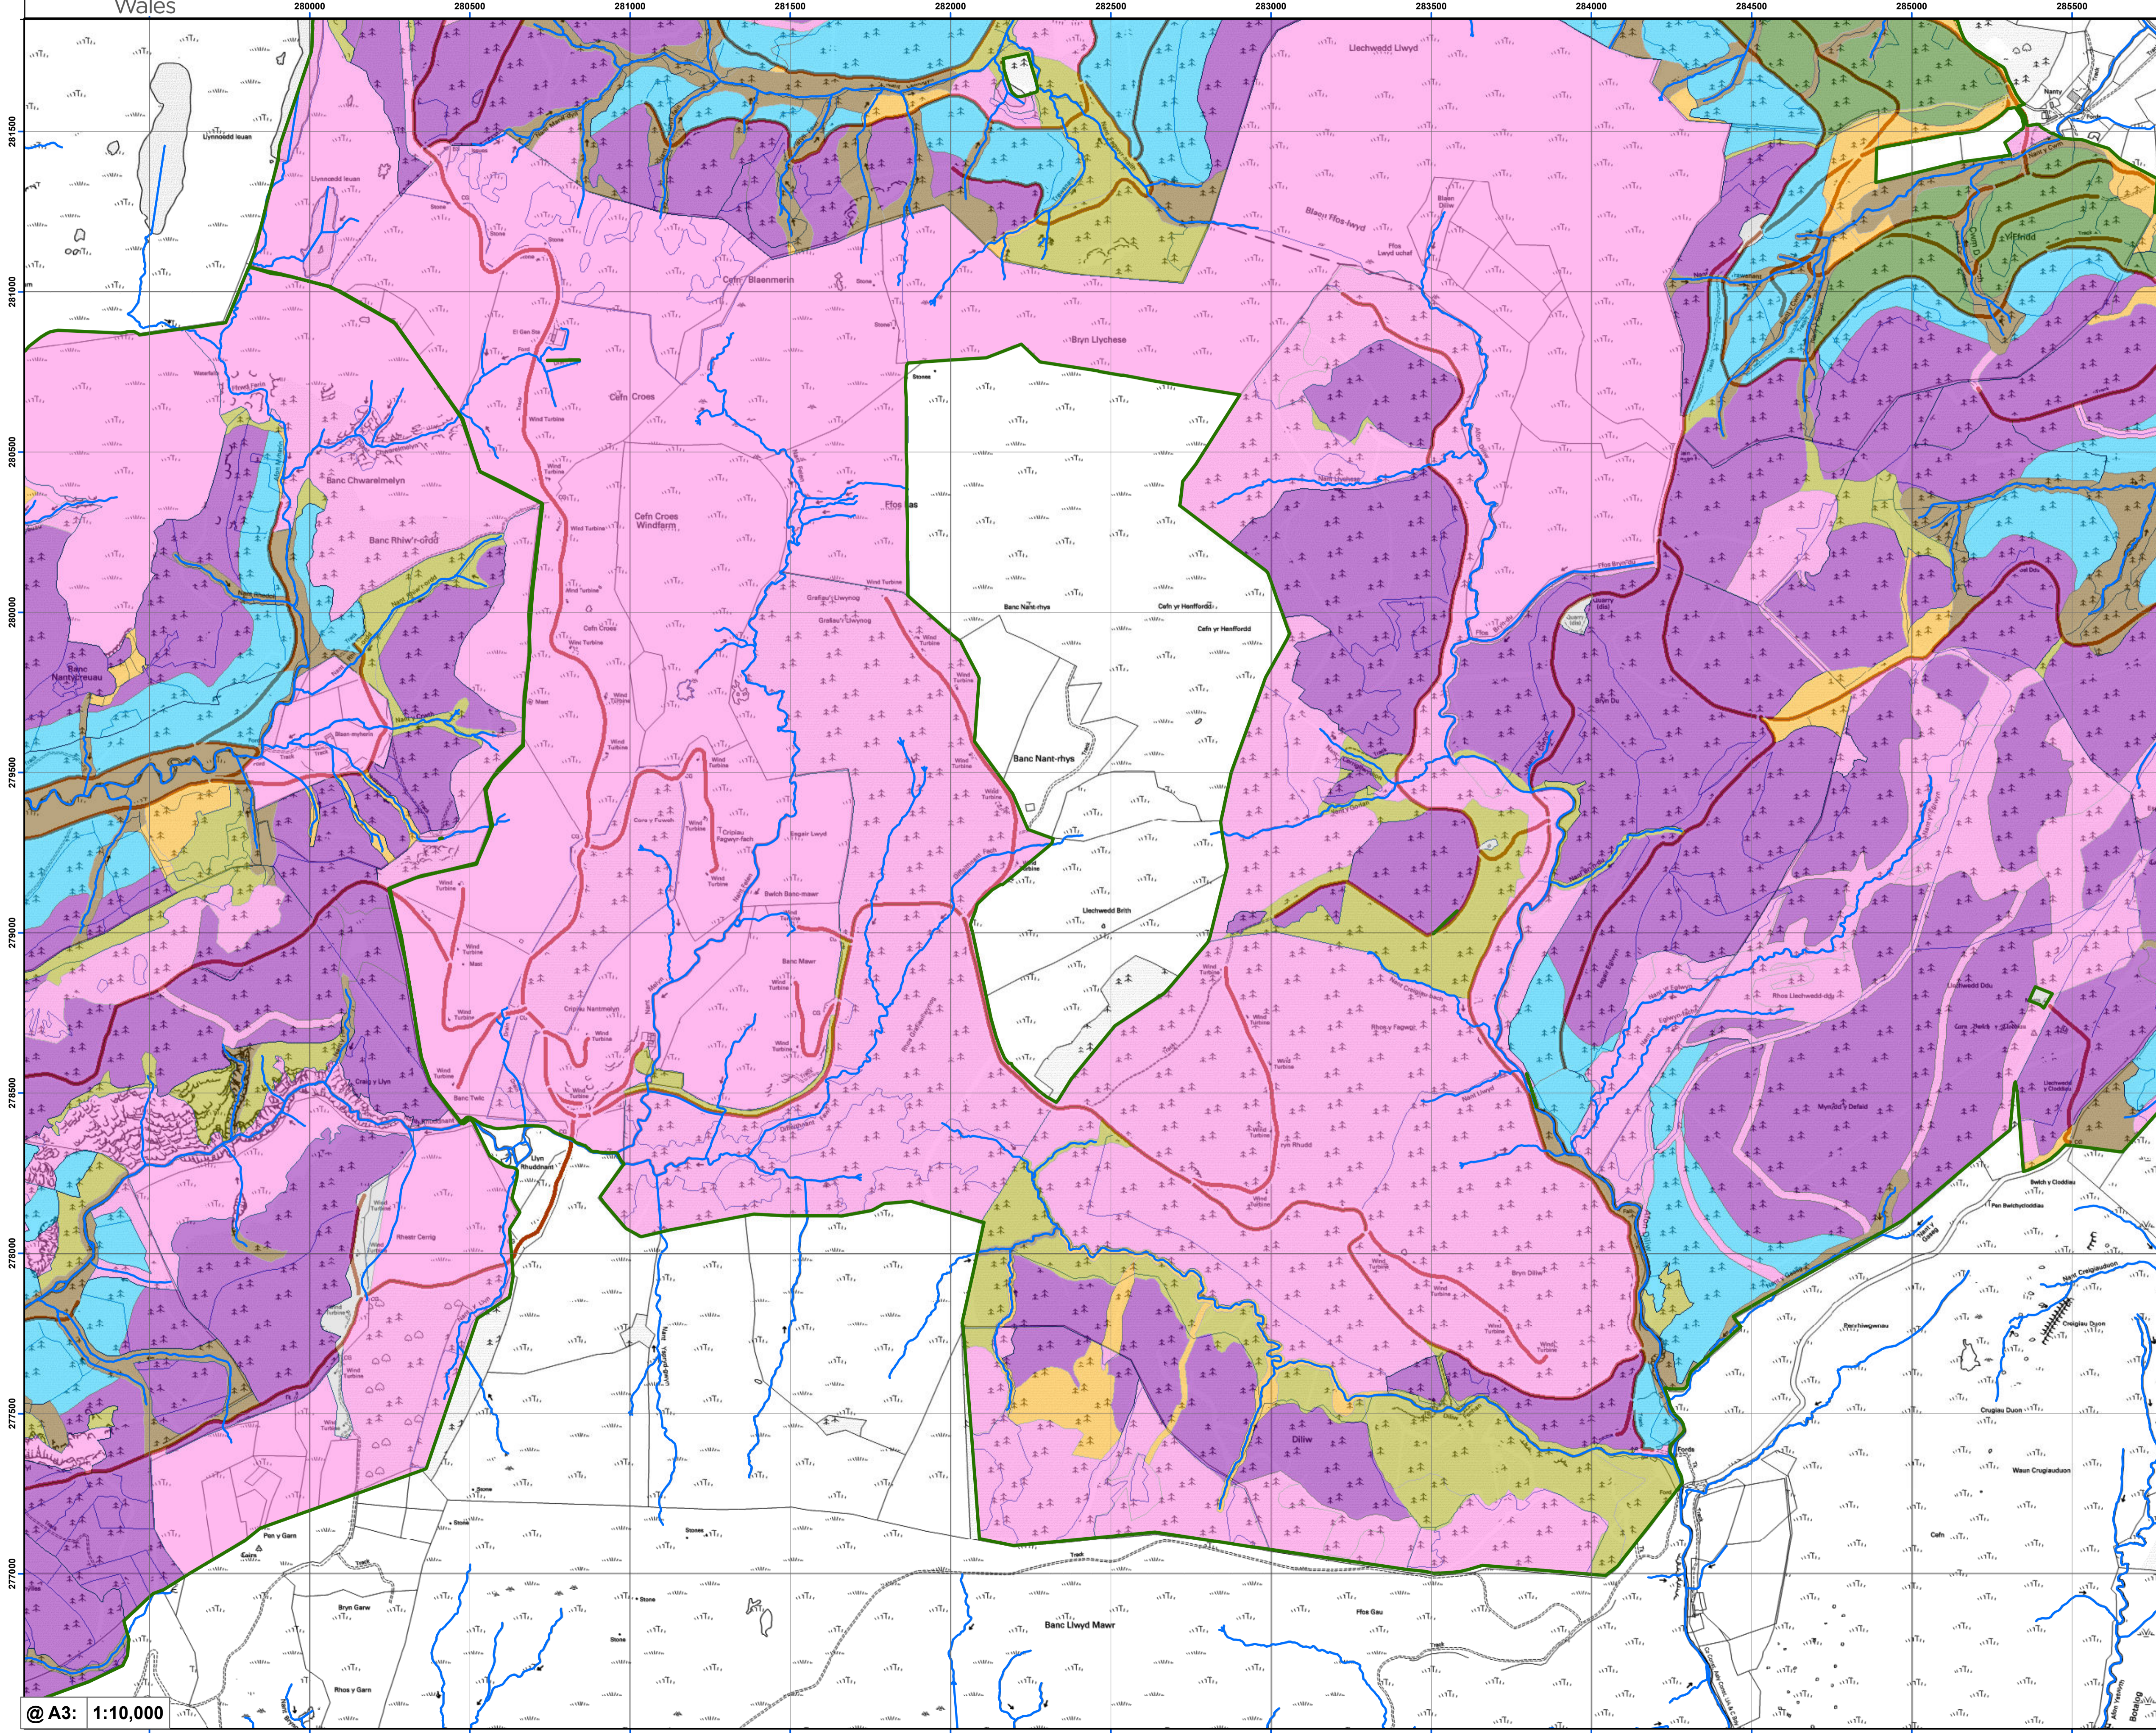

Cynllun Adnoddau Coedwig Myherin / Tarenig - Cynefinoedd a Mathau o Goedwigoedd (tudalen 4)

Myherin / Tarenig Forest Resource Plan - Indicative Forest Types (page 4)

Cynefinoedd a Mathau o Goedwigoedd - Indicative forest types

1. **FTRlabel**
2. Coetiroedd cymysg llydanddail gan bennaf - Mixed mainly broadleaf
   - Coetiroedd cymysg conwydd gan bennaf - Mixed mainly conifer
   - Tir agored - Open land
   - Tir arall - Other land
   - Coetir glannau afonl - Riparian woodland
   - Coetir olynol - Successional woodland
   - Ucheldir Cymru mwy agored - Upland Wales higher exposure
   - Ucheldir Cymru Llai agored Upland Wales lower exposure
   - Ffin coedwig - Forest boundary
   - Afonydd a nentydd - Rivers and streams
   - Ffordd y goedwig - Forest roads
   - Is-adrannau coedwig - Forest subcompartments

© Hawlfraint a hawliau cronfa ddata'r Goron 2025.
Rhif Trwydded yr Arolwg Ordnans 100019741.
© Crown Copyright and database right 2025.
Ordnance Survey licence number 100019741.