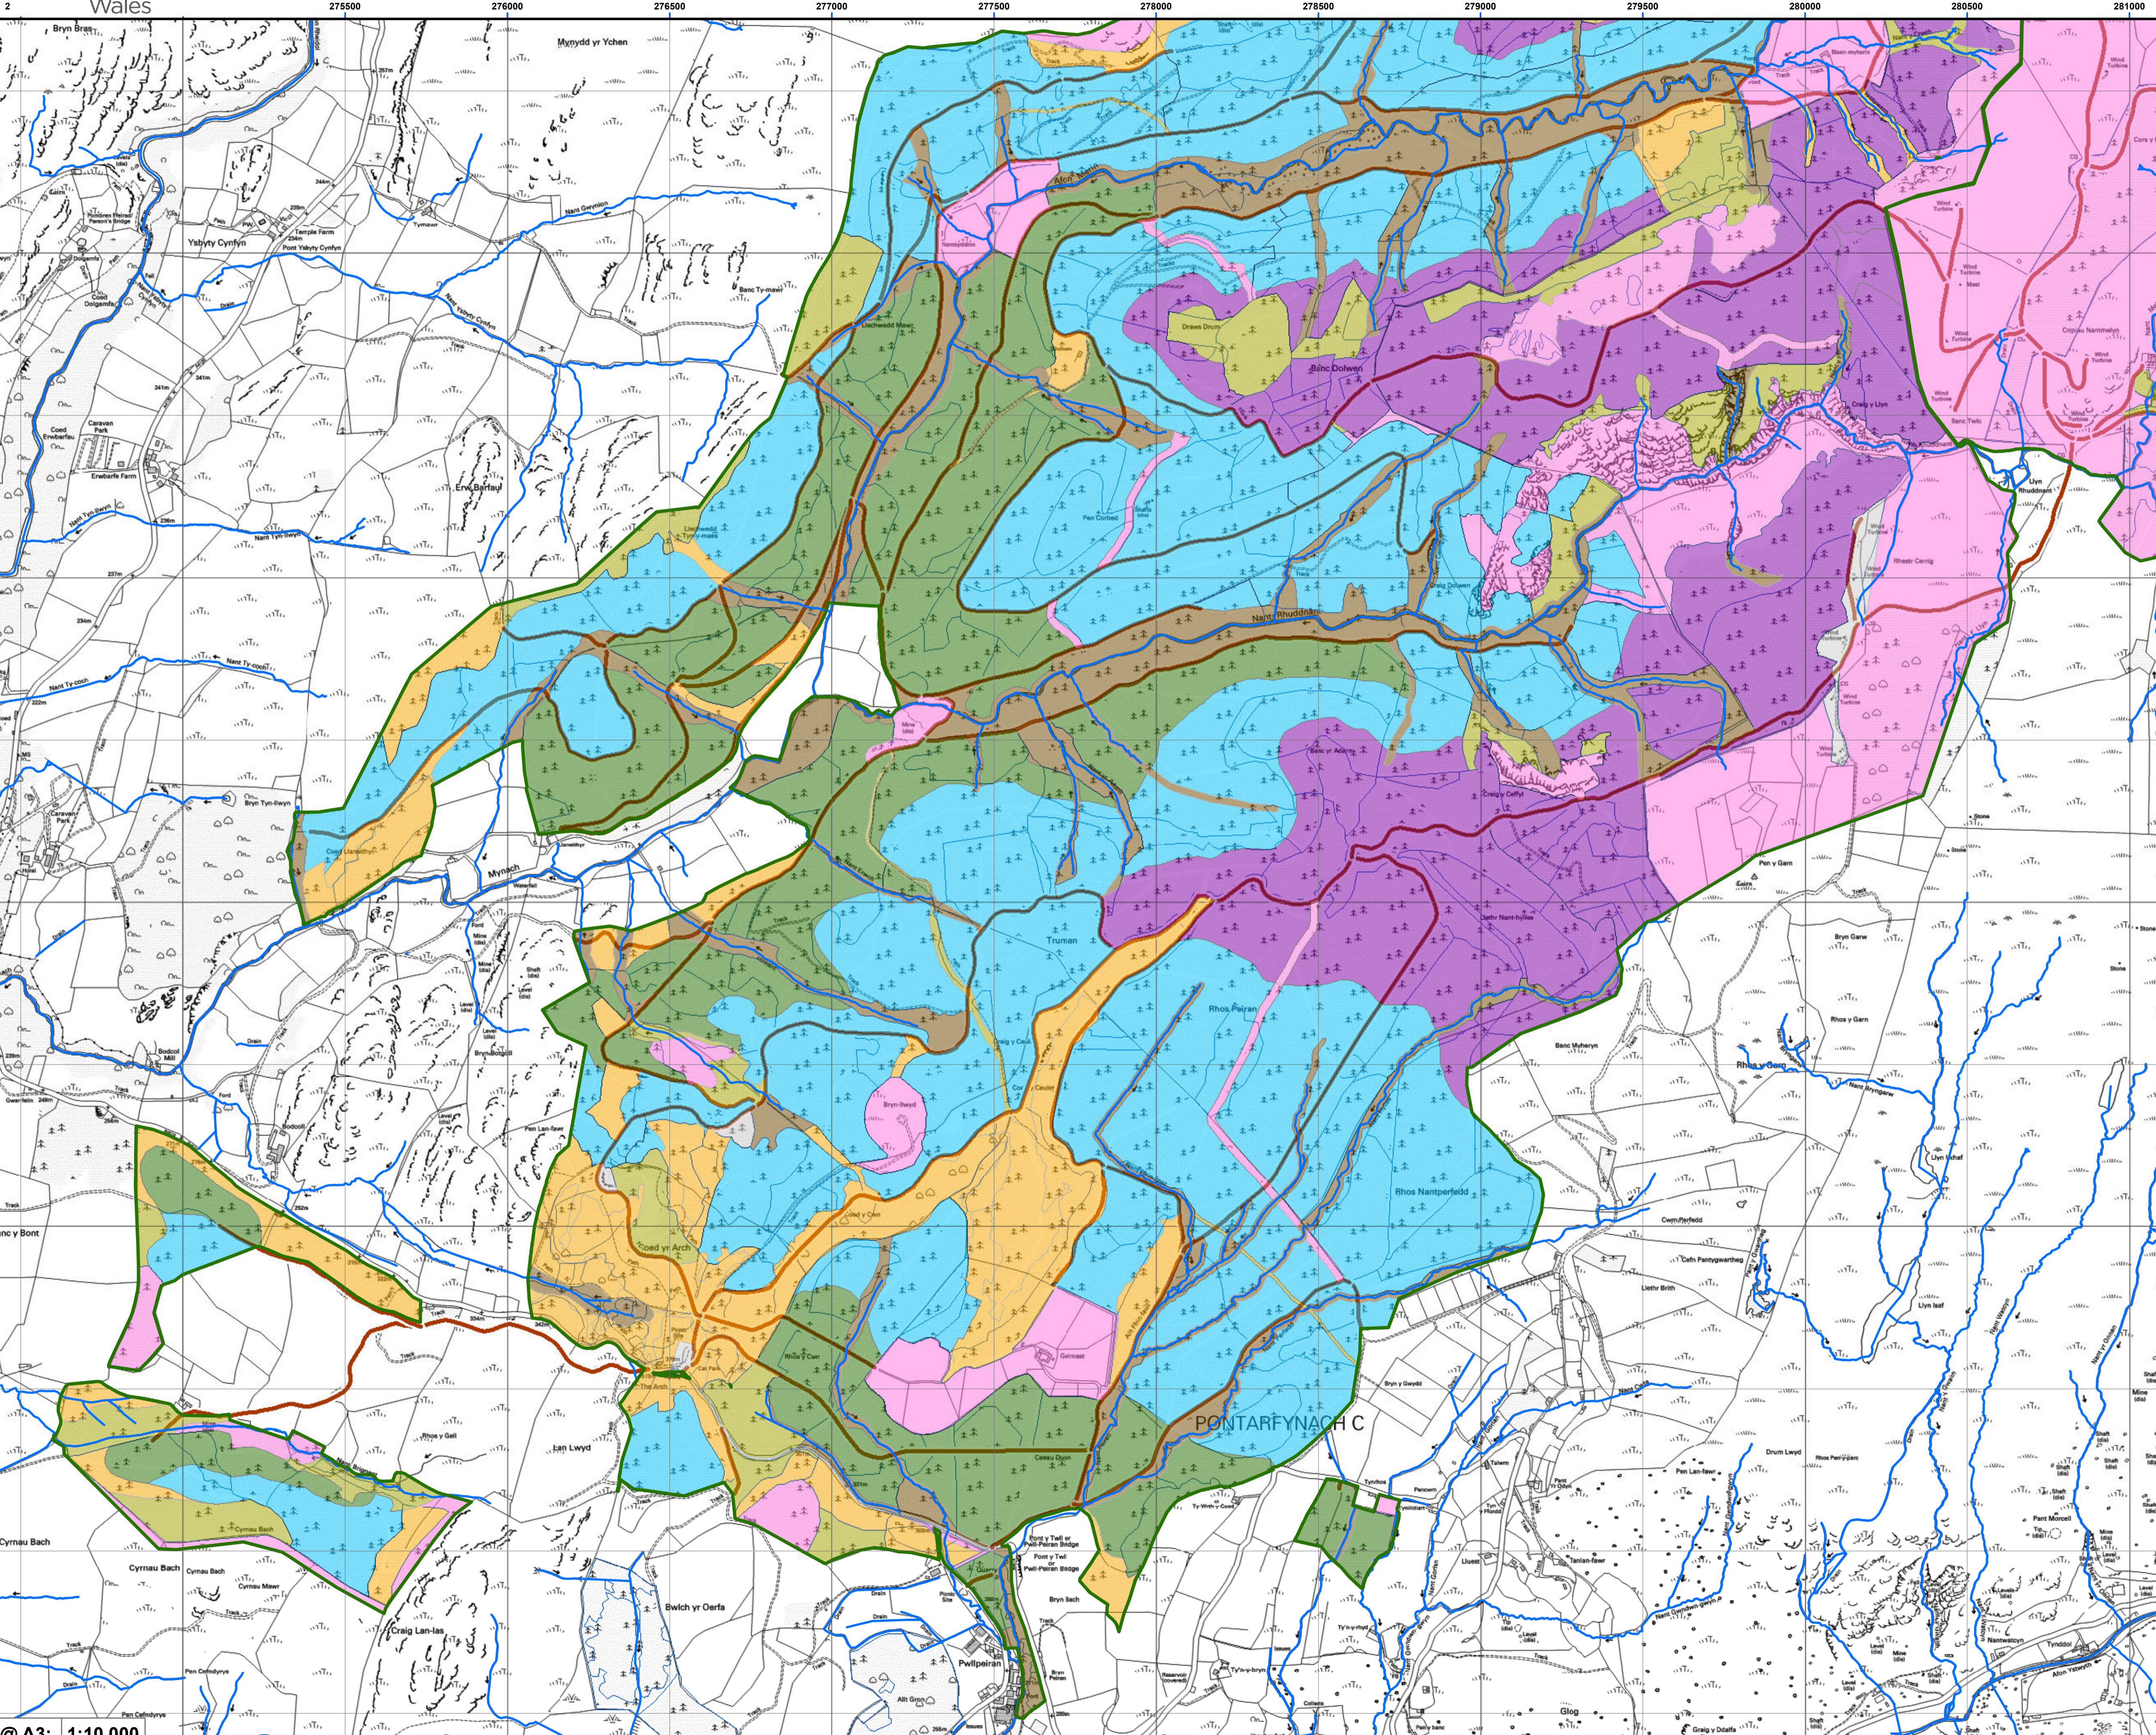

Cynllun Adnoddau Coedwig Myherin / Tarenig - Cynefinoedd a Mathau o Goedwigoedd (tudalen 1)

Myherin / Tarenig Forest Resource Plan - Indicative Forest Types (page 1)

Cynefinoedd a Mathau o Goedwigoedd - Indicative forest types

FTRlabel

- Coetiroedd cymysg llydanddail gan bennaf - Mixed mainly broadleaf
- Coetiroedd cymysg conwydd gan bennaf - Mixed mainly conifer
- Tir agored - Open land
- Tir arall - Other land
- Coetir glannau afonl - Riparian woodland
- Coetir olynol - Successional woodland
- Ucheldir Cymru mwy agored - Upland Wales higher exposure
- Ucheldir Cymru Llai agored Upland Wales lower exposure
- Ffin coedwig - Forest boundary
- Afonydd a nentydd - Rivers and streams
- Ffordd y goedwig - Forest roads
- Is-adrannau coedwig - Forest subcompartments

- FTRlabel**
- Coetiroedd cymysg llydanddail gan bennaf - Mixed mainly broadleaf
 - Coetiroedd cymysg conwydd gan bennaf - Mixed mainly conifer
 - Tir agored - Open land
 - Tir arall - Other land
 - Coetir glannau afonl - Riparian woodland
 - Coetir olynol - Successional woodland
 - Ucheldir Cymru mwy agored - Upland Wales higher exposure
 - Ucheldir Cymru Llai agored Upland Wales lower exposure
 - Ffin coedwig - Forest boundary
 - Afonydd a nentydd - Rivers and streams
 - Ffordd y goedwig - Forest roads
 - Is-adrannau coedwig - Forest subcompartments