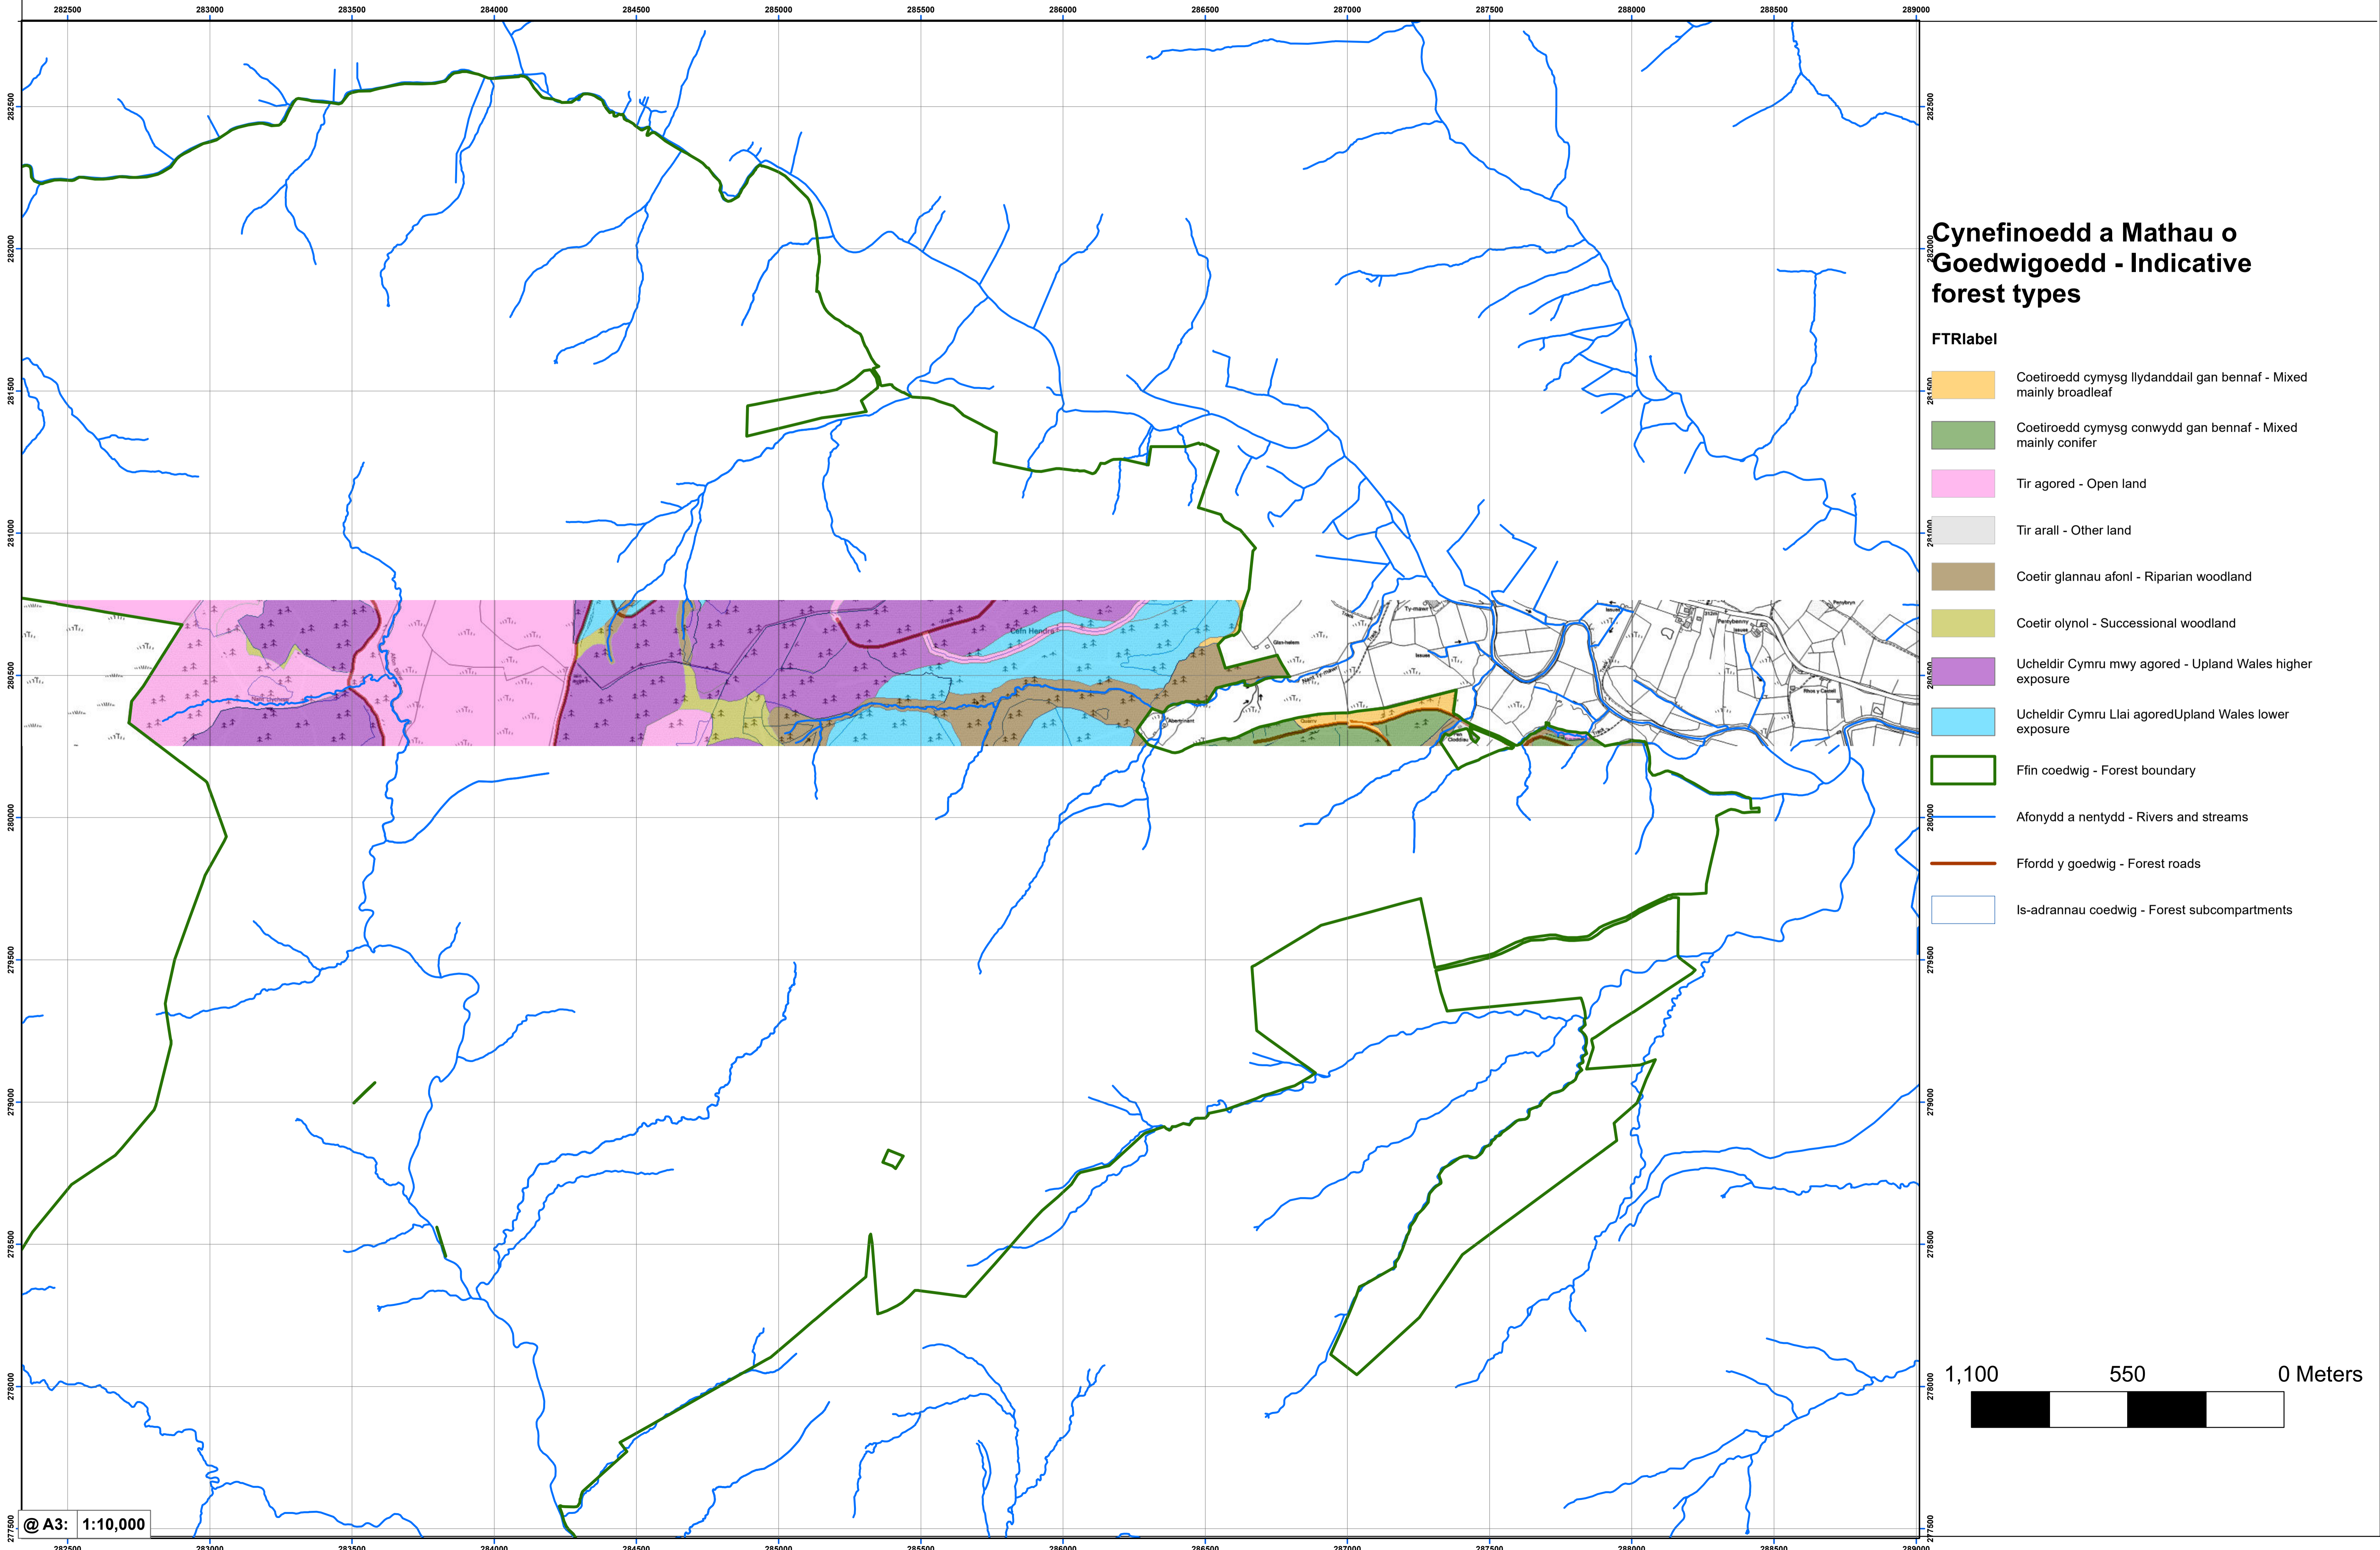

Cynllun Adnoddau Coedwig Myherin / Tarenig - Cynefinoedd a Mathau o Goedwigoedd (tudalen 3)

Myherin / Tarenig Forest Resource Plan - Indicative Forest Types (page 3)

Cynefinoedd a Mathau o Goedwigoedd - Indicative forest types

1. **FTRlabel**
2. Coetiroedd cymysg llydanddail gan bennaf - Mixed mainly broadleaf
   - Coetiroedd cymysg conwydd gan bennaf - Mixed mainly conifer
   - Tir agored - Open land
   - Tir arall - Other land
   - Coetir glannau afonl - Riparian woodland
   - Coetir olynol - Successional woodland
   - Ucheldir Cymru mwy agored - Upland Wales higher exposure
   - Ucheldir Cymru Llai agored Upland Wales lower exposure
   - Ffin coedwig - Forest boundary
   - Afonydd a nentydd - Rivers and streams
   - Ffordd y goedwig - Forest roads
   - Is-adrannau coedwig - Forest subcompartments