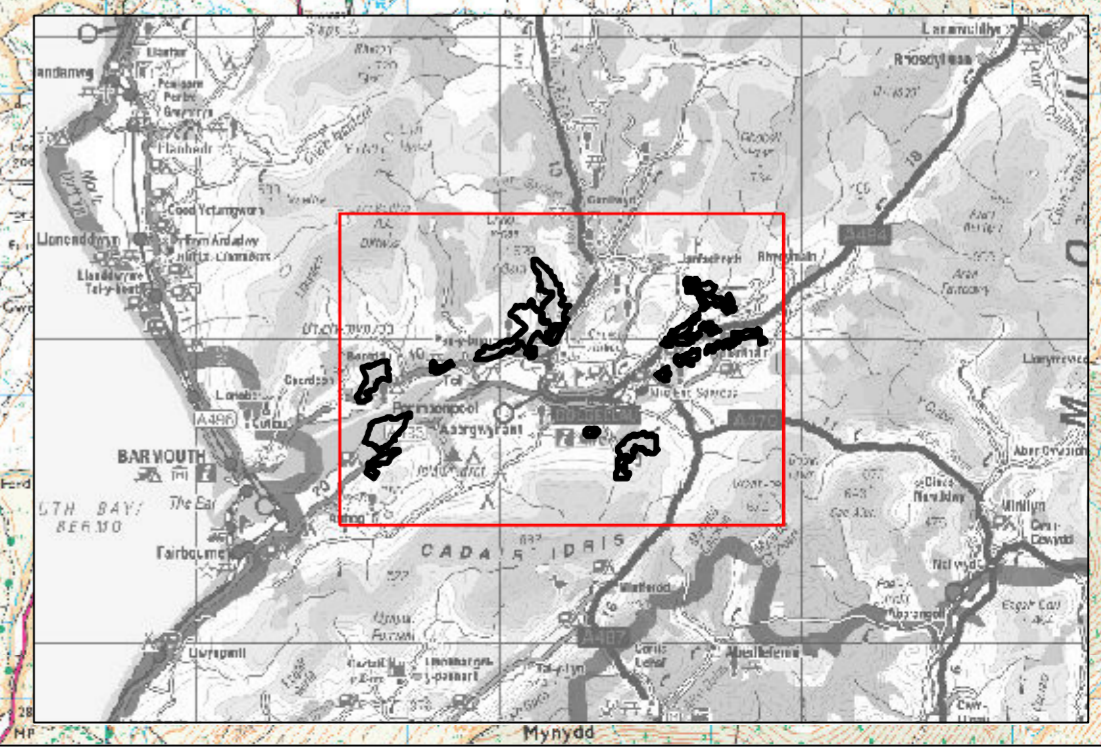

Mathau o Goedwigoedd ac Ailstocio | Forest Types and Restocking Mawddach ac Wnion

DRAFT

Allwedd / Key

-  Ffin Bloc / Block Boundary
-  Coetiroedd Cymysg Llydanddail yn Bennaf / Mixed woodland predominantly broadleaf
-  Coetiroedd Cymysg Conwydd yn Bennaf / Mixed woodland predominantly conifer
-  Tir Agored / Open land
-  Glan afon / Riparian
-  Coetir olynol / Successional woodland
-  Ucheldir Cymru - llai digysgod / Upland Wales - lower exposure

2 km Scale: 1:25,000 (at A2)

OS 1:50,000 Basemapping NRW PMSA License 100019741

Contains Ordnance Survey data © Crown copyright and database right 2023