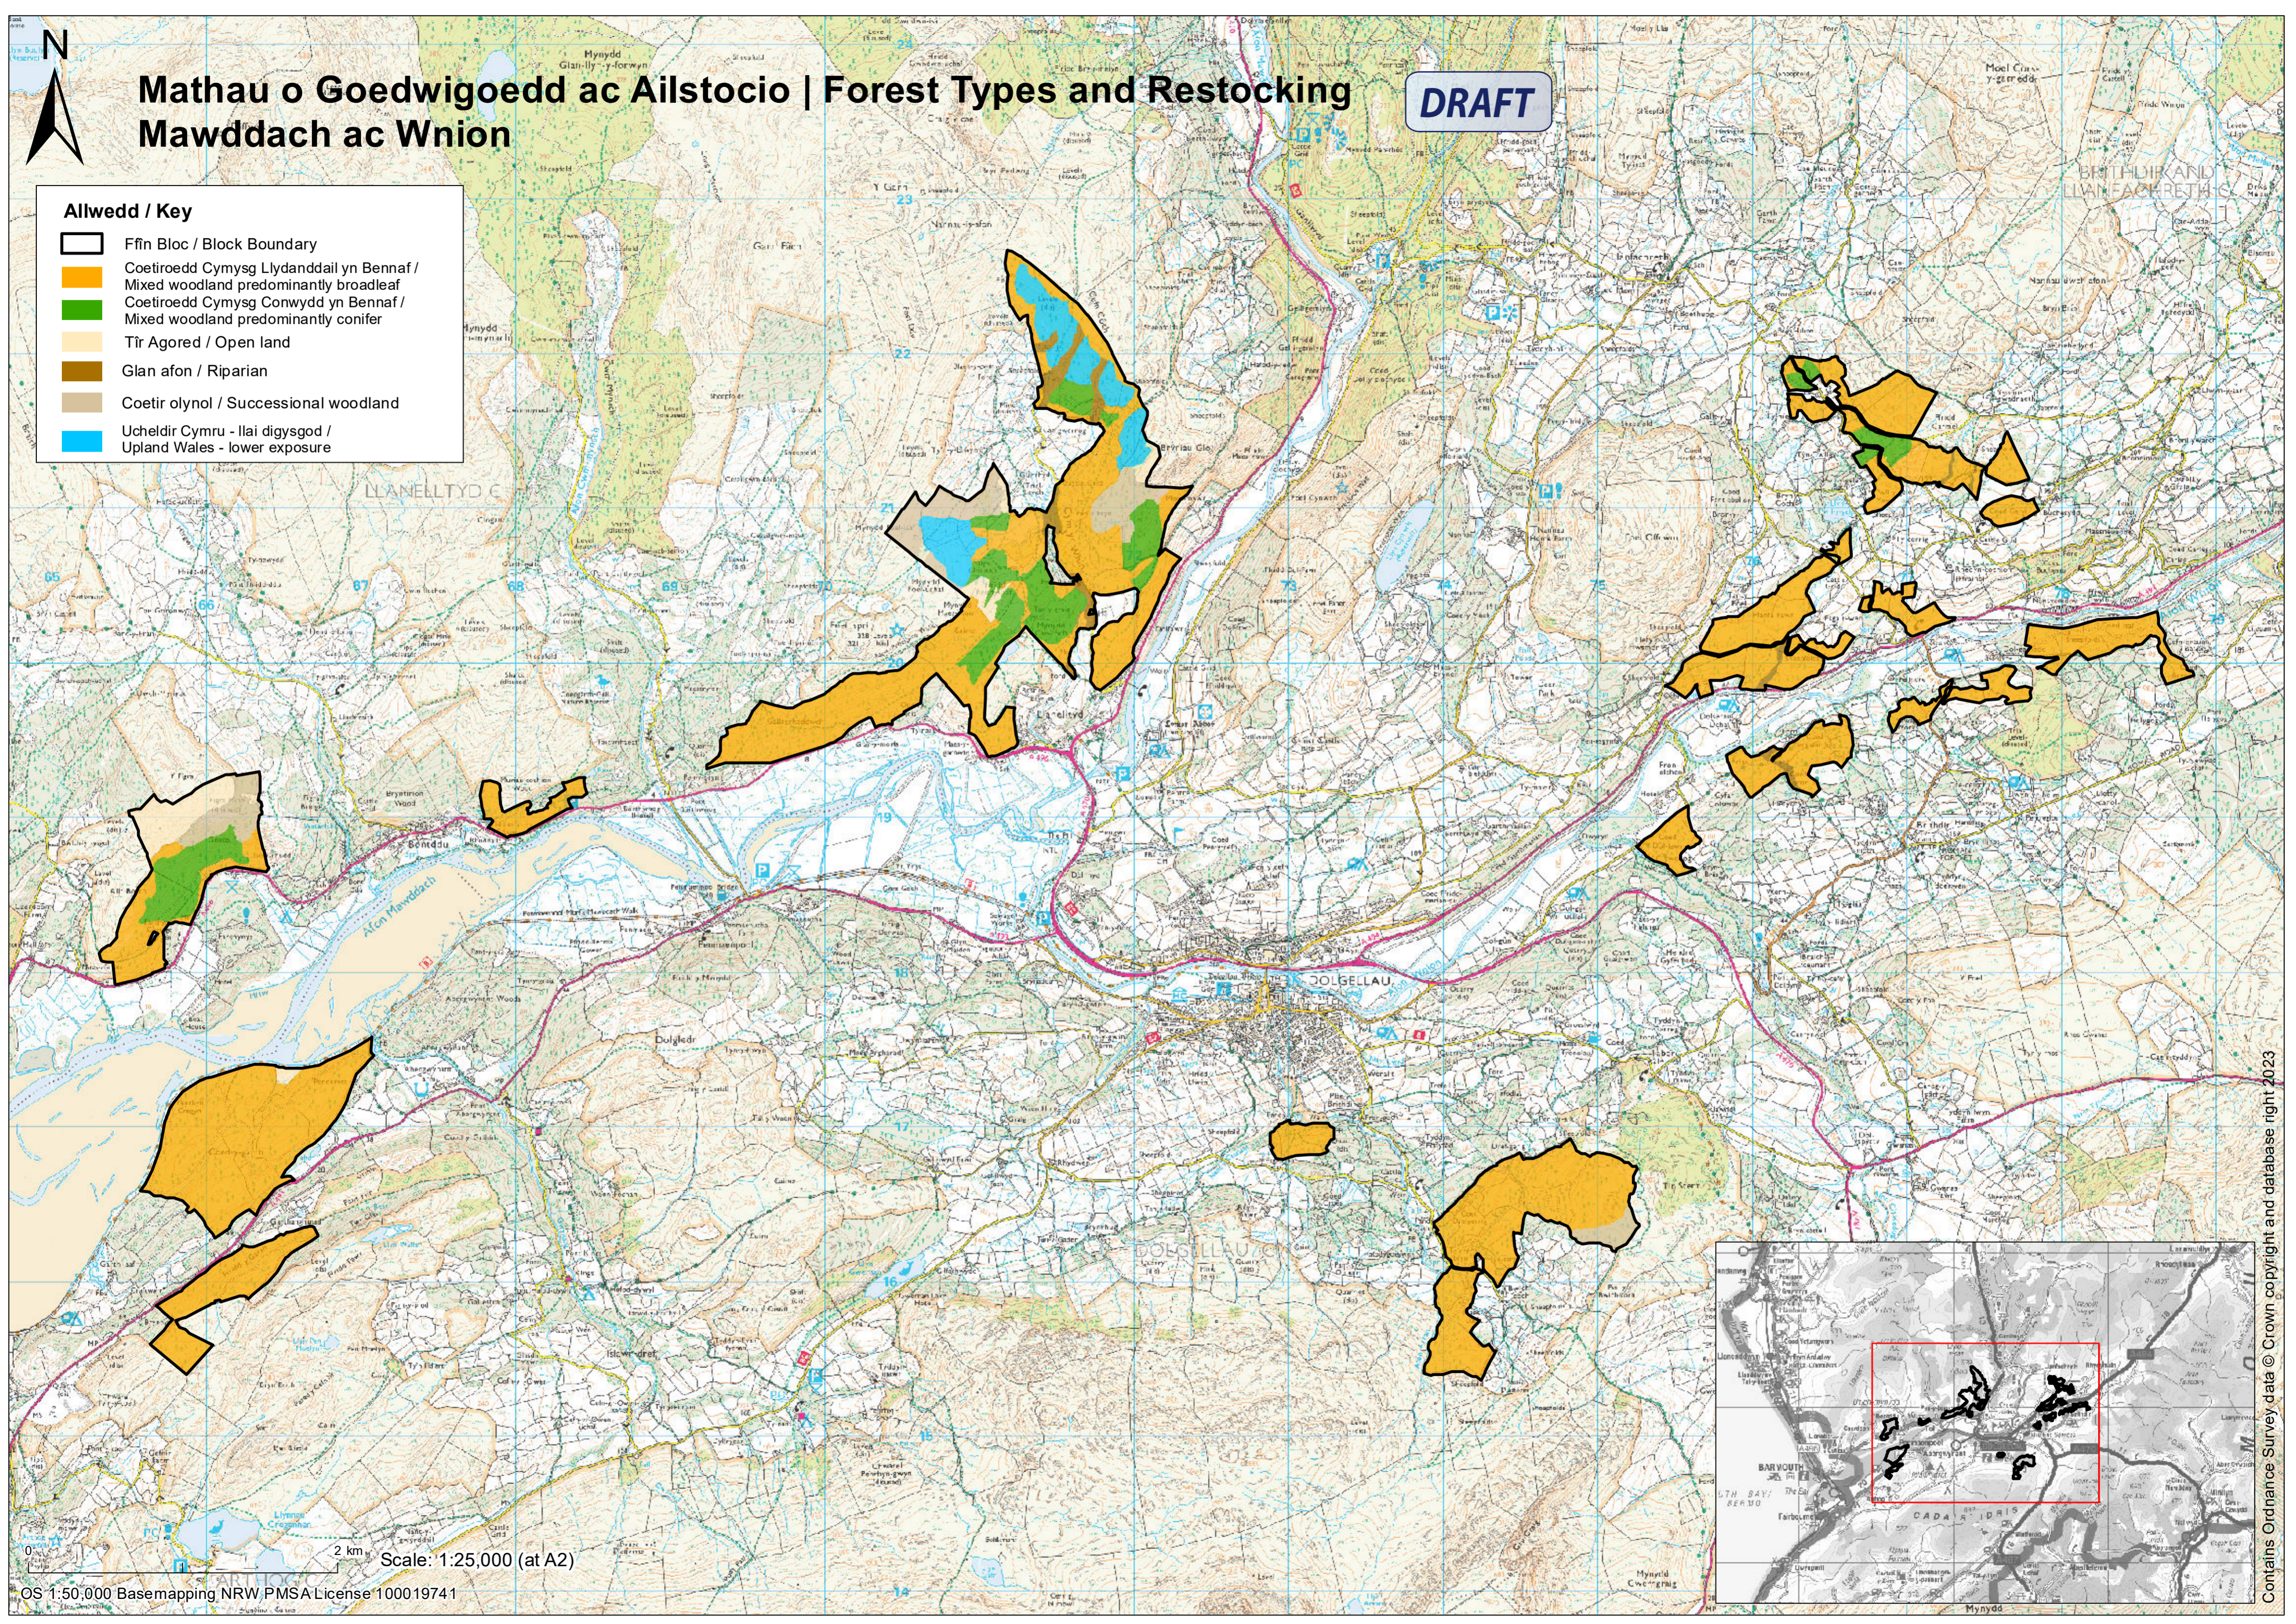

Mathau o Goedwigoedd ac Ailstocio | Forest Types and Restocking Mawddach ac Wnion

DRAFT

Allwedd / Key

-  Ffin Bloc / Block Boundary
-  Coetiroedd Cymysg Llydanddail yn Bennaf / Mixed woodland predominantly broadleaf
-  Coetiroedd Cymysg Conwydd yn Bennaf / Mixed woodland predominantly conifer
-  Tir Agored / Open land
-  Glan afon / Riparian
-  Coetir olynol / Successional woodland
-  Ucheldir Cymru - llai digysgod / Upland Wales - lower exposure

2 km Scale: 1:25,000 (at A2)

OS 1:50,000 Basemapping NRW PMSA License 100019741

Contains Ordnance Survey data © Crown copyright and database right 2023