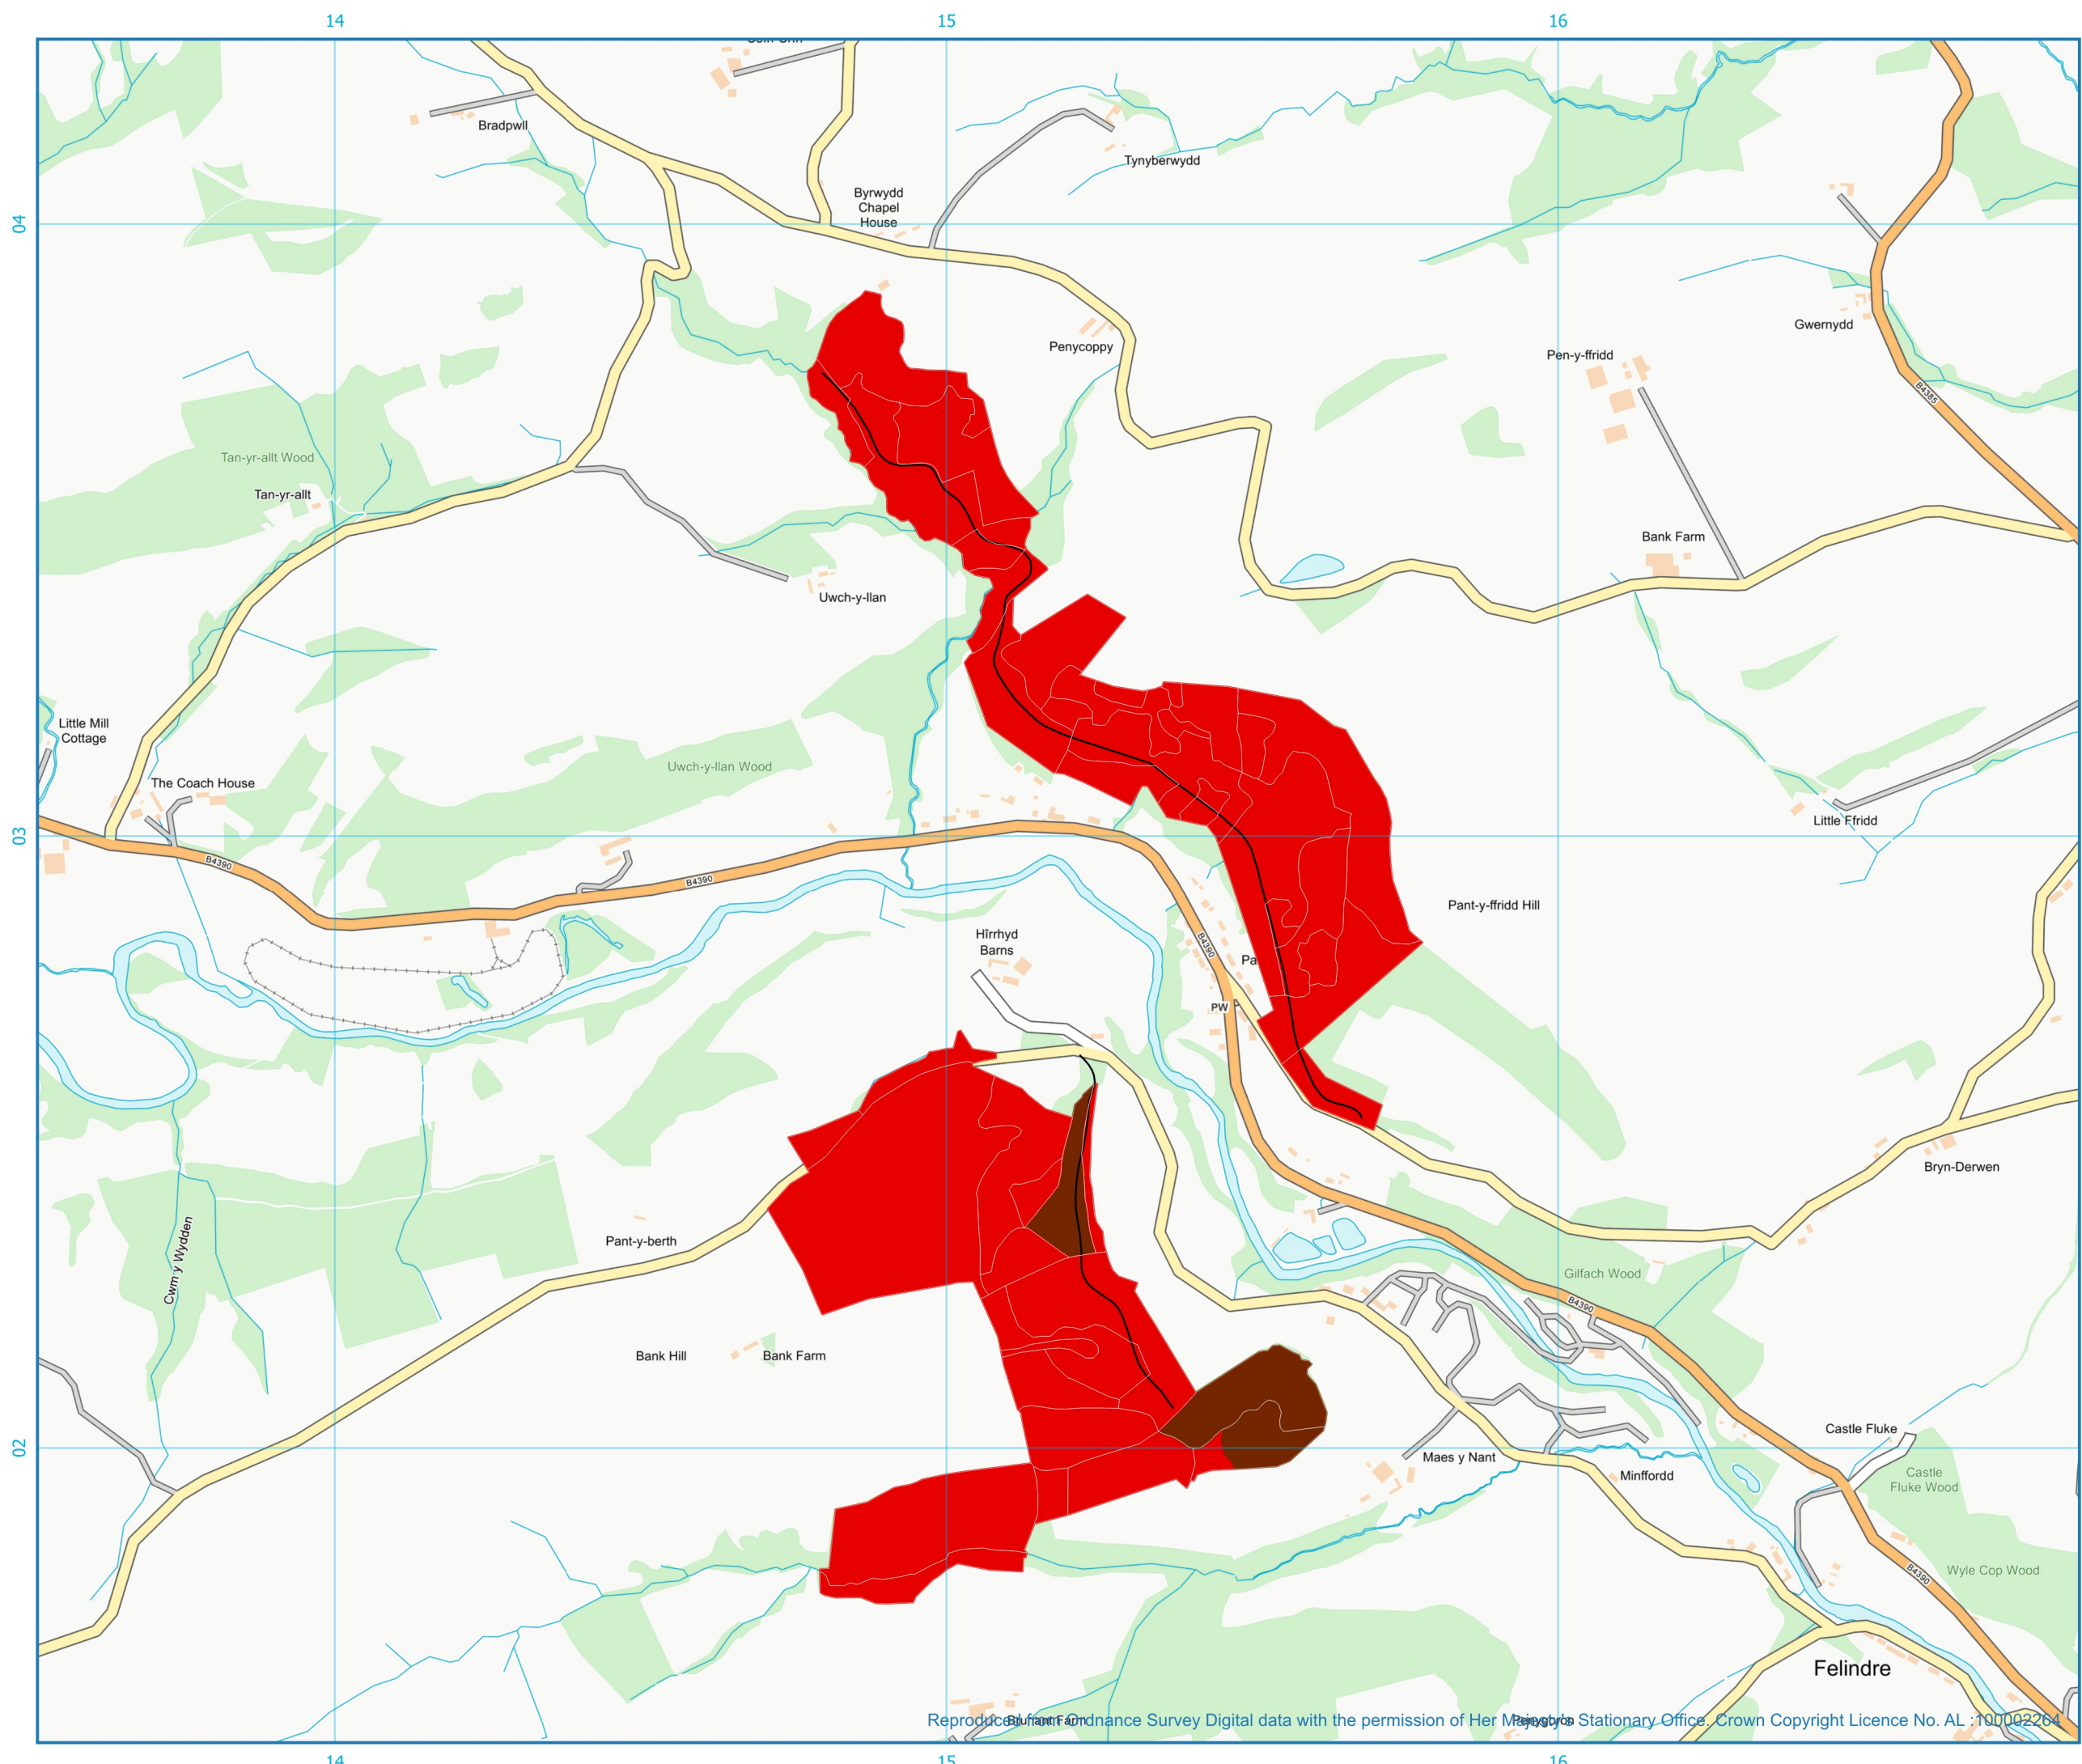

Mathrafal (De / South)

Gweledigaeth Hirdymor / Long-Term Vision

Subcompartments

— Forest roads

■ Rheoli Coetiroedd Hynafol
- Ancient Woodland Management

■ Rheoli Coetiroedd Brodorol
- Native Woodland Management

Reproduced from Ordnance Survey Digital data with the permission of Her Majesty's Stationary Office. Crown Copyright Licence No. AL 100002264

Pryor & Rickett
Silviculture

1:10000
Scale Correct at A3
Grid Ref: SJ151029
Date: 16/11/2022
Drawn by: Chris Rawlinson