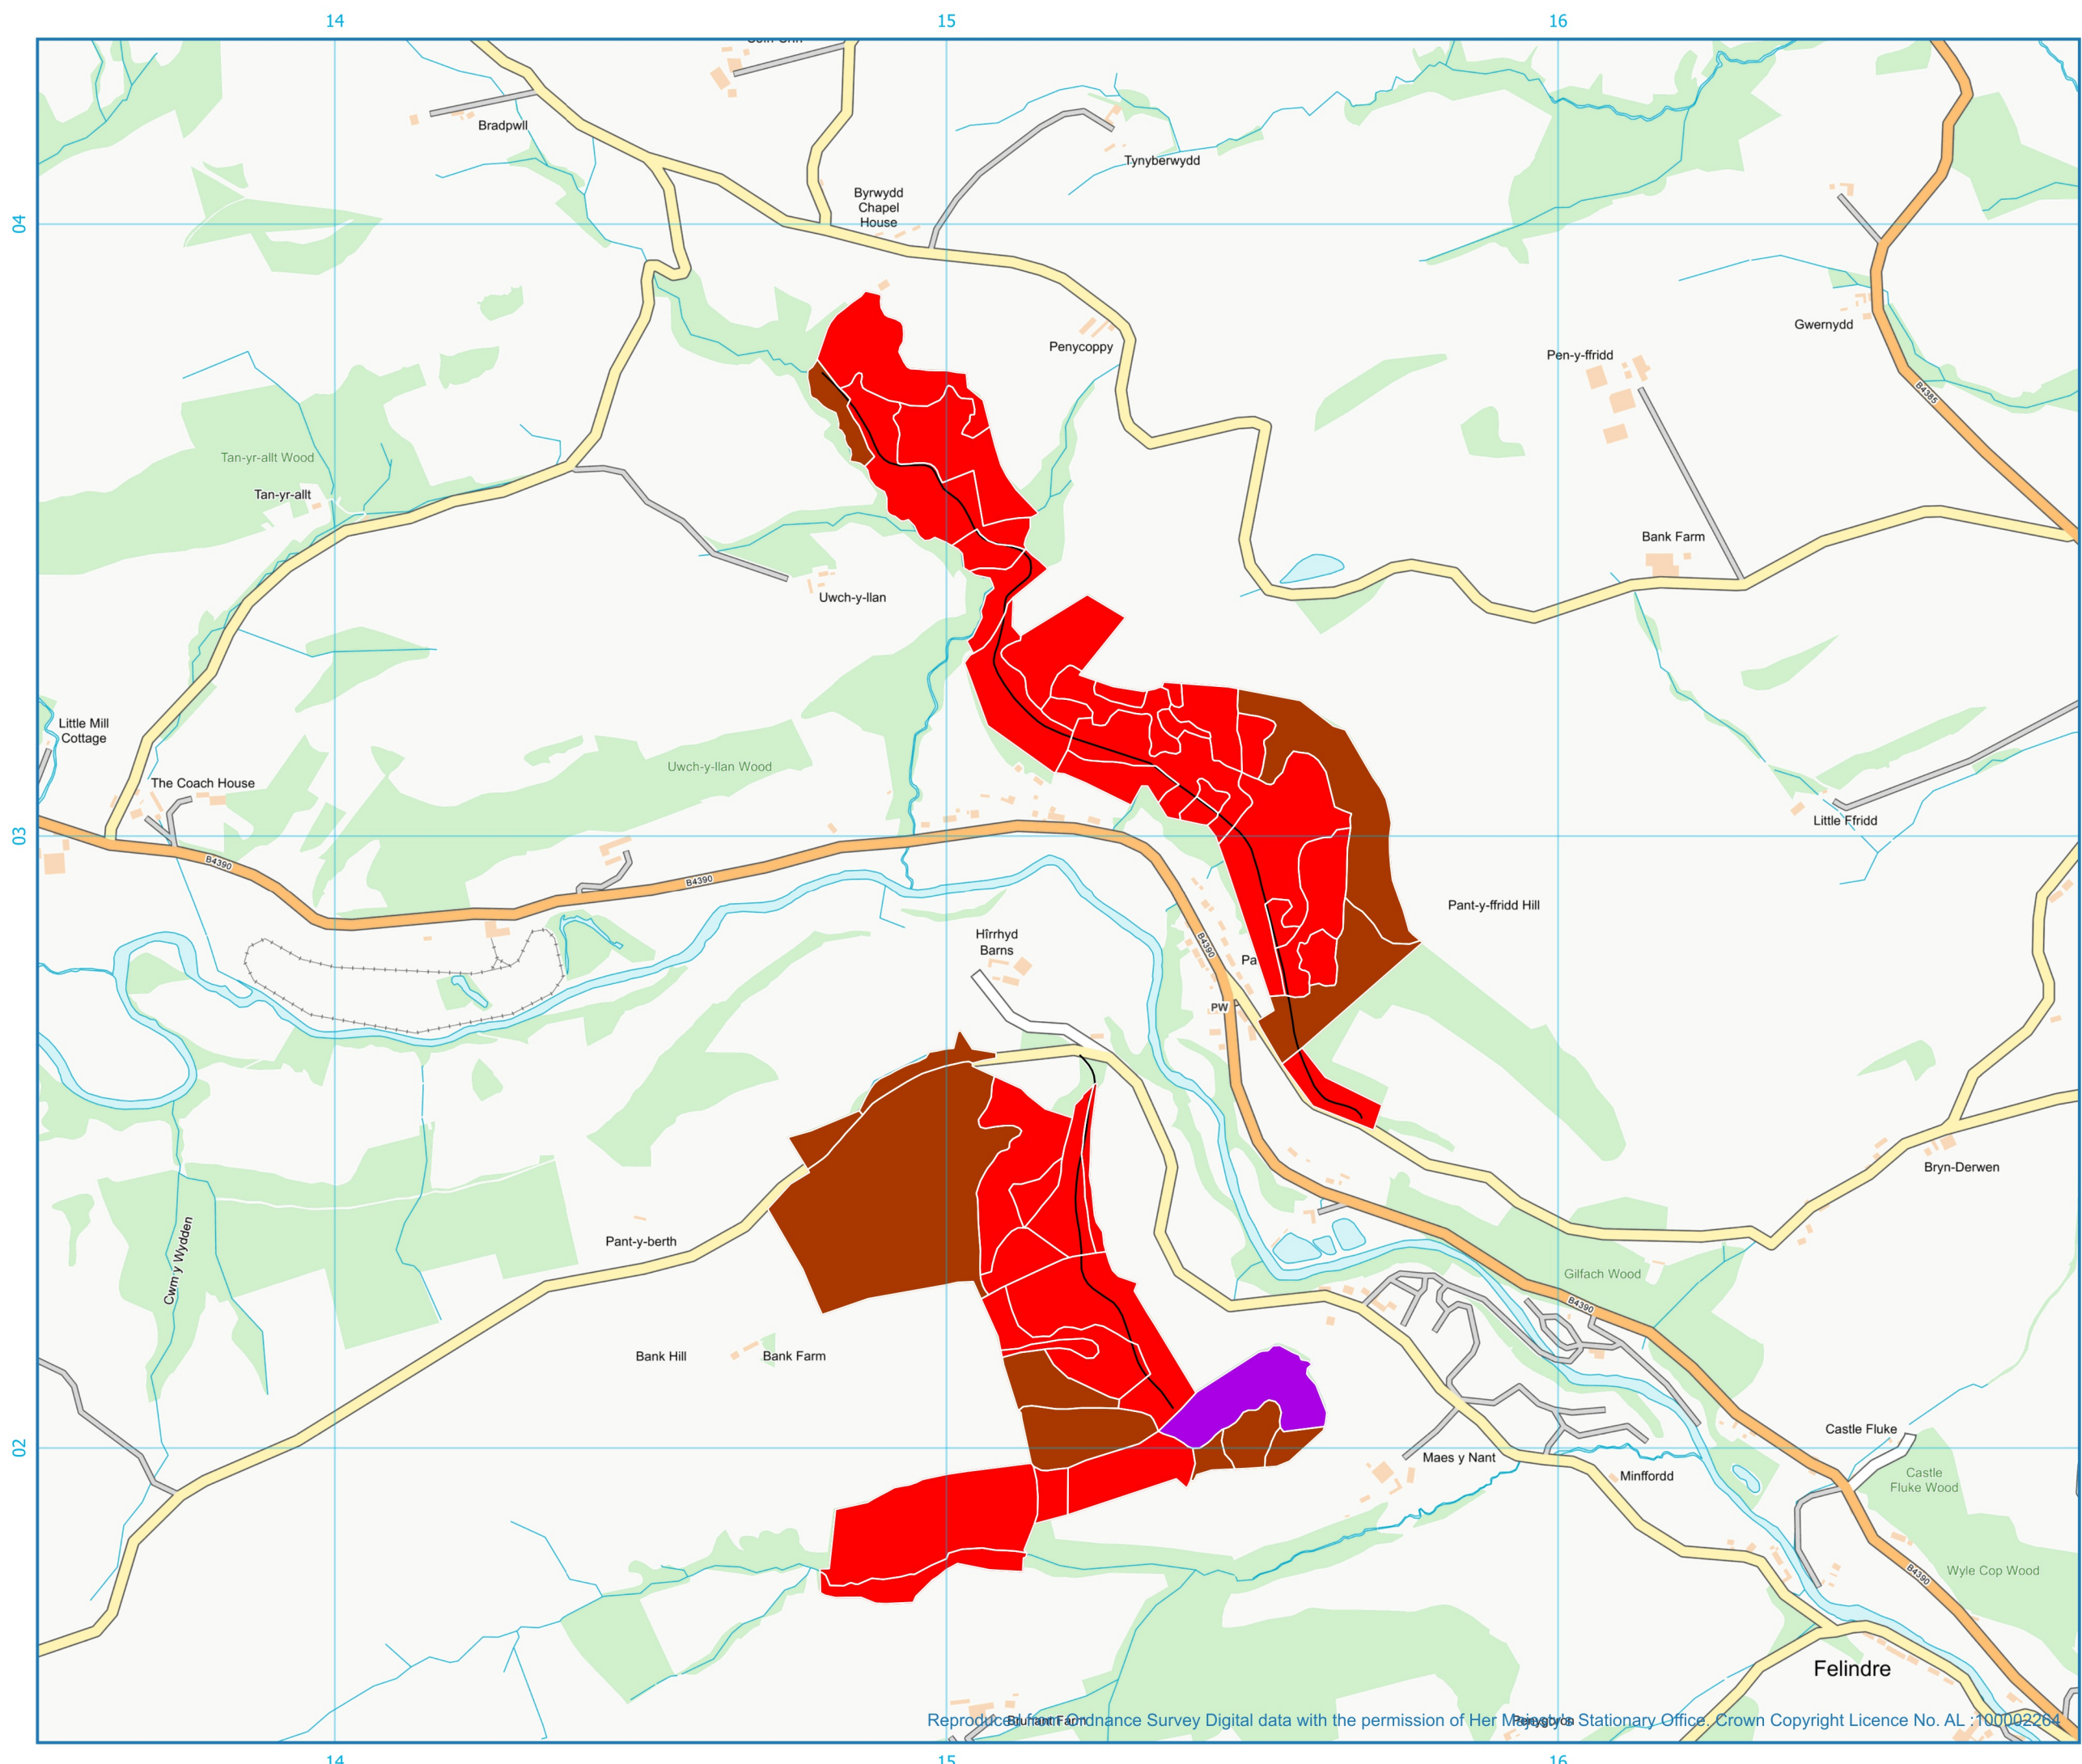

# Mathrafal (De / South)

## Y Strategaeth Rheoli Coedwigoedd a Chwmpo Coed / Forest Management and Felling Strategy

Subcompartments

- Forest roads
- Llwyrgwmpo / Clear fell - 2022-26
- Systemau Goedamaeth Fach ei Heffaith  
- Low Impact Silvicultural Systems
- Ymyriad Lleiaf - Minimum Intervention

Reproduced from Ordnance Survey Digital data with the permission of Her Majesty's Stationary Office. Crown Copyright Licence No. AL 100002264

Pryor & Rickett  
**Silviculture**

1:10000  
Scale Correct at A3  
Grid Ref: SJ151029  
Date: 16/11/2022  
Drawn by: Chris Rawlinson