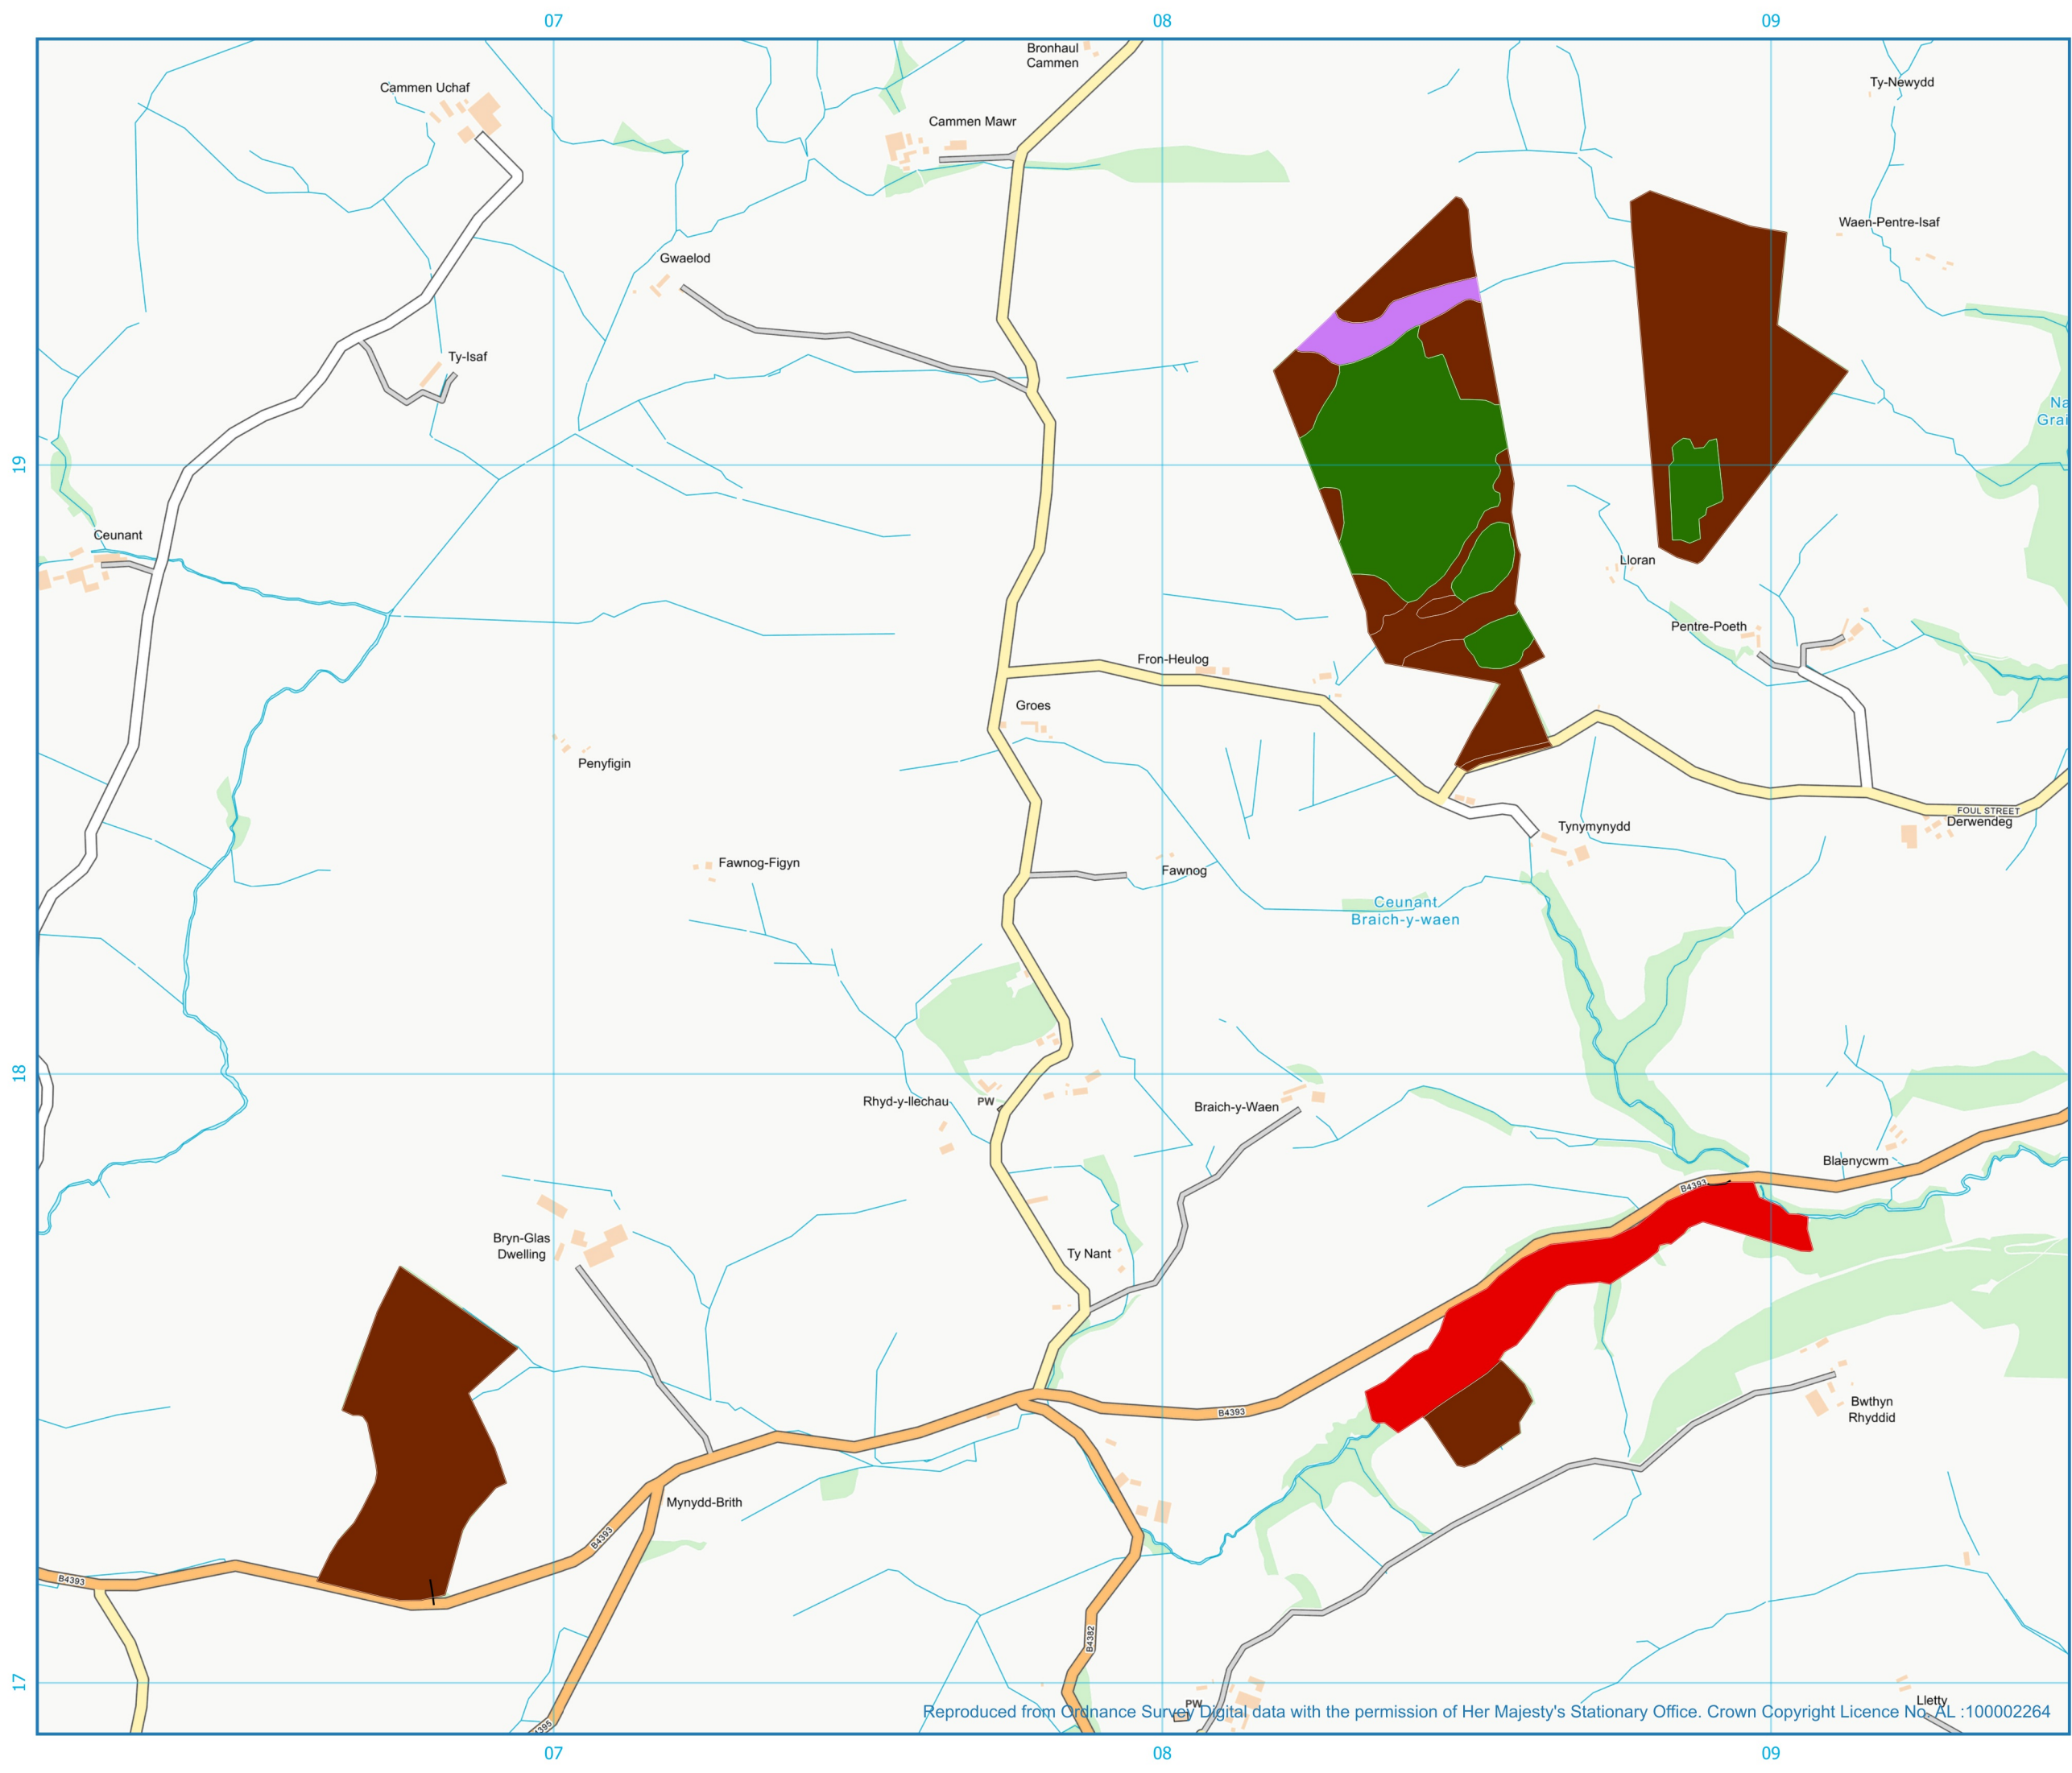

# Mathrafal (Gogledd / North)

## Gweledigaeth Hirdymor / Long-Term Vision

Subcompartments

-  Forest roads
-  Rheoli Coetiroedd Hynafol  
- Ancient Woodland Management
-  Rheoli Coetiroedd Brodorol  
- Native Woodland Management
-  Rheolaeth Safonol ar Goedwigoedd  
- Standard Forest Management
-  Rheoli Cynefin Agored  
- Open Habitat Management

Reproduced from Ordnance Survey Digital data with the permission of Her Majesty's Stationary Office. Crown Copyright Licence No. AL :100002264

Pryor & Rickett  
**Silviculture**

1:10000  
Scale Correct at A3  
Grid Ref: SJ078183  
Date: 16/11/2022  
Drawn by: Chris Rawlinson