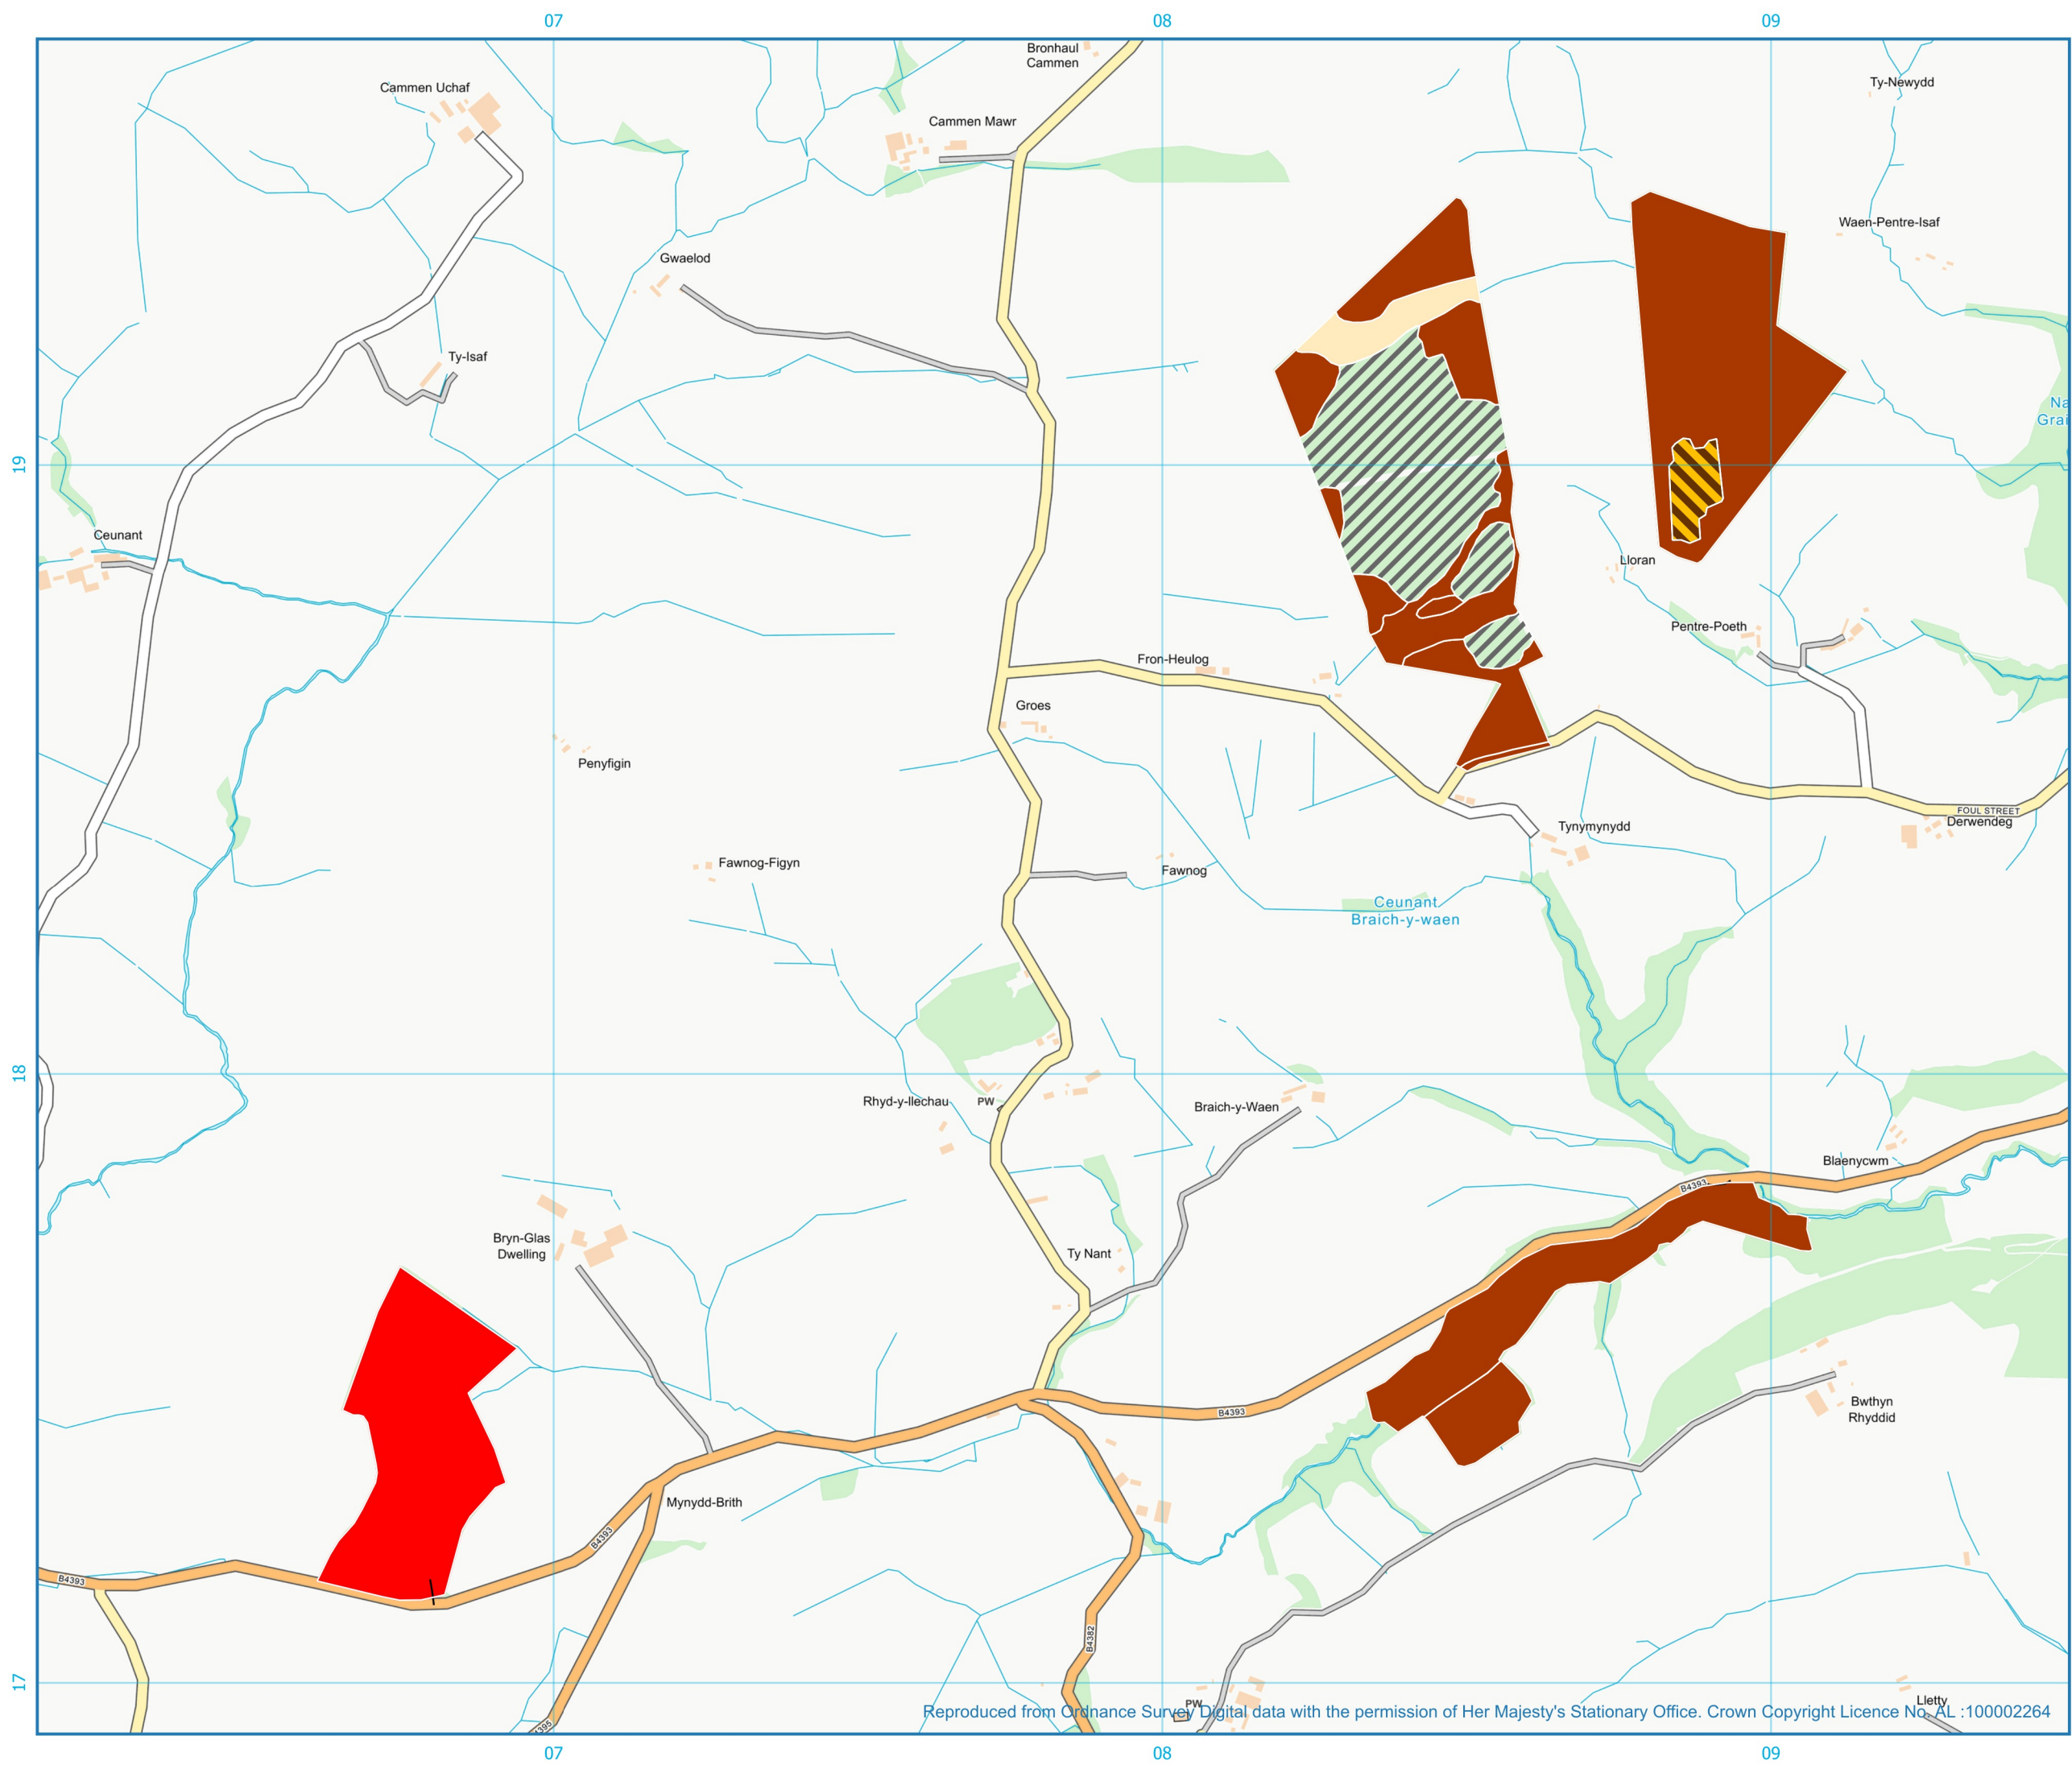

Mathrafal (Gogledd / North)

Y Strategaeth Rheoli Coedwigoedd a Chwmpo Coed / Forest Management and Felling Strategy

- Subcompartments
- Forest roads
- Systemau Goedamaeth Fach ei Hefaith
- Low Impact Silvicultural Systems
- Ymyriad Lleiaf - Minimum Intervention
- I'w Cadw Dros y Tymor Hir
- Long Term Retention
- Rheolaeth Nas Pennwyd - cnydau ifanc neu waith chwmpo diweddar
- Young Crops - Unassigned Management
- Tir Agored - Other/Open Land

Reproduced from Ordnance Survey Digital data with the permission of Her Majesty's Stationary Office. Crown Copyright Licence No. AL :100002264

1:10000
Scale Correct at A3
Grid Ref: SJ078183
Date: 16/11/2022
Drawn by: Chris Rawlinson