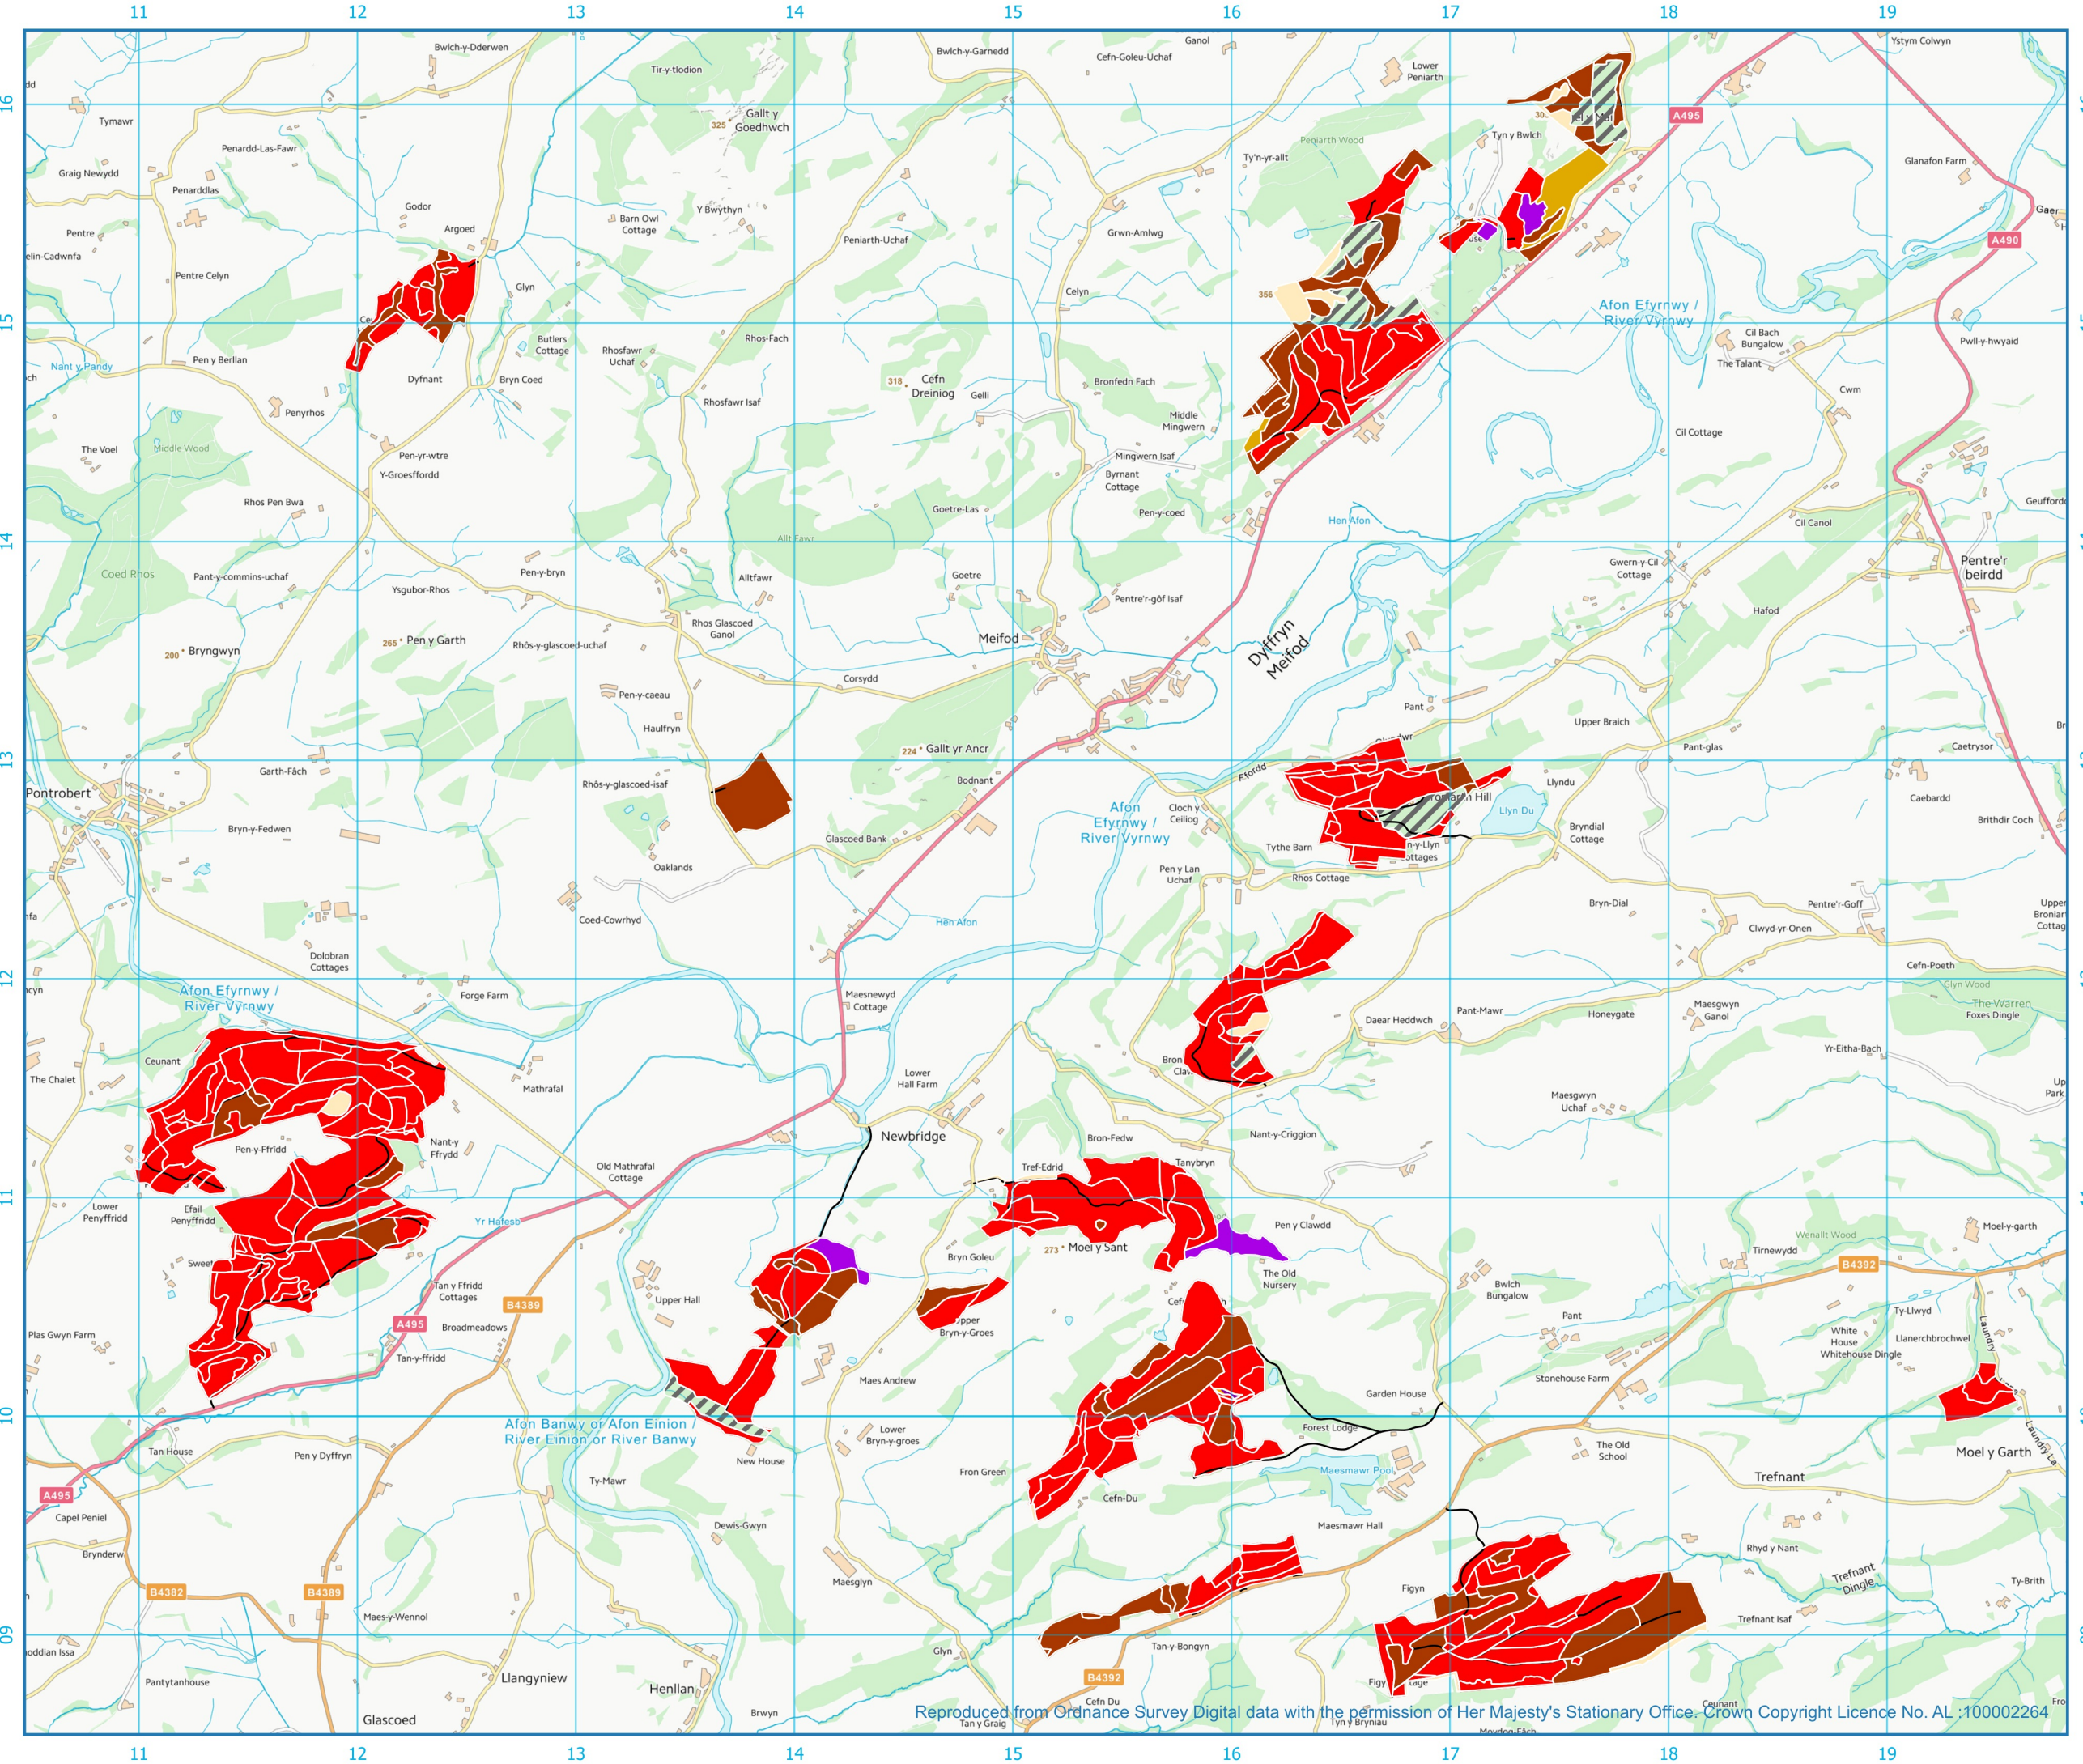

Mathrafal (Dwyrain / East)

Y Strategaeth Rheoli Coedwigoedd a Chwmpo Coed / Forest Management and Felling Strategy

- Subcompartments
- Forest roads
- Lwyrwgwmpo / Clear fell - 2022-26
- Lwyrwgwmpo / Clear fell - 2027-31
- Systemau Goedamaeth Fach ei Heffaith
- Low Impact Silvicultural Systems
- Ymyriad Lleiaf - Minimum Intervention
- Gwarchodfa Naturiol - Natural Reserve
- Rheolaeth Nas Pennwyd - cnydau ifanc neu waith chwmpo diweddar
- Young Crops - Unassigned Management
- Tir Agored - Other/Open Land

Reproduced from Ordnance Survey Digital data with the permission of Her Majesty's Stationary Office. Crown Copyright Licence No. AL 100002264

1:28000
Scale Correct at A3
Grid Ref: SJ151124
Date: 16/11/2022
Drawn by: Chris Rawlinson