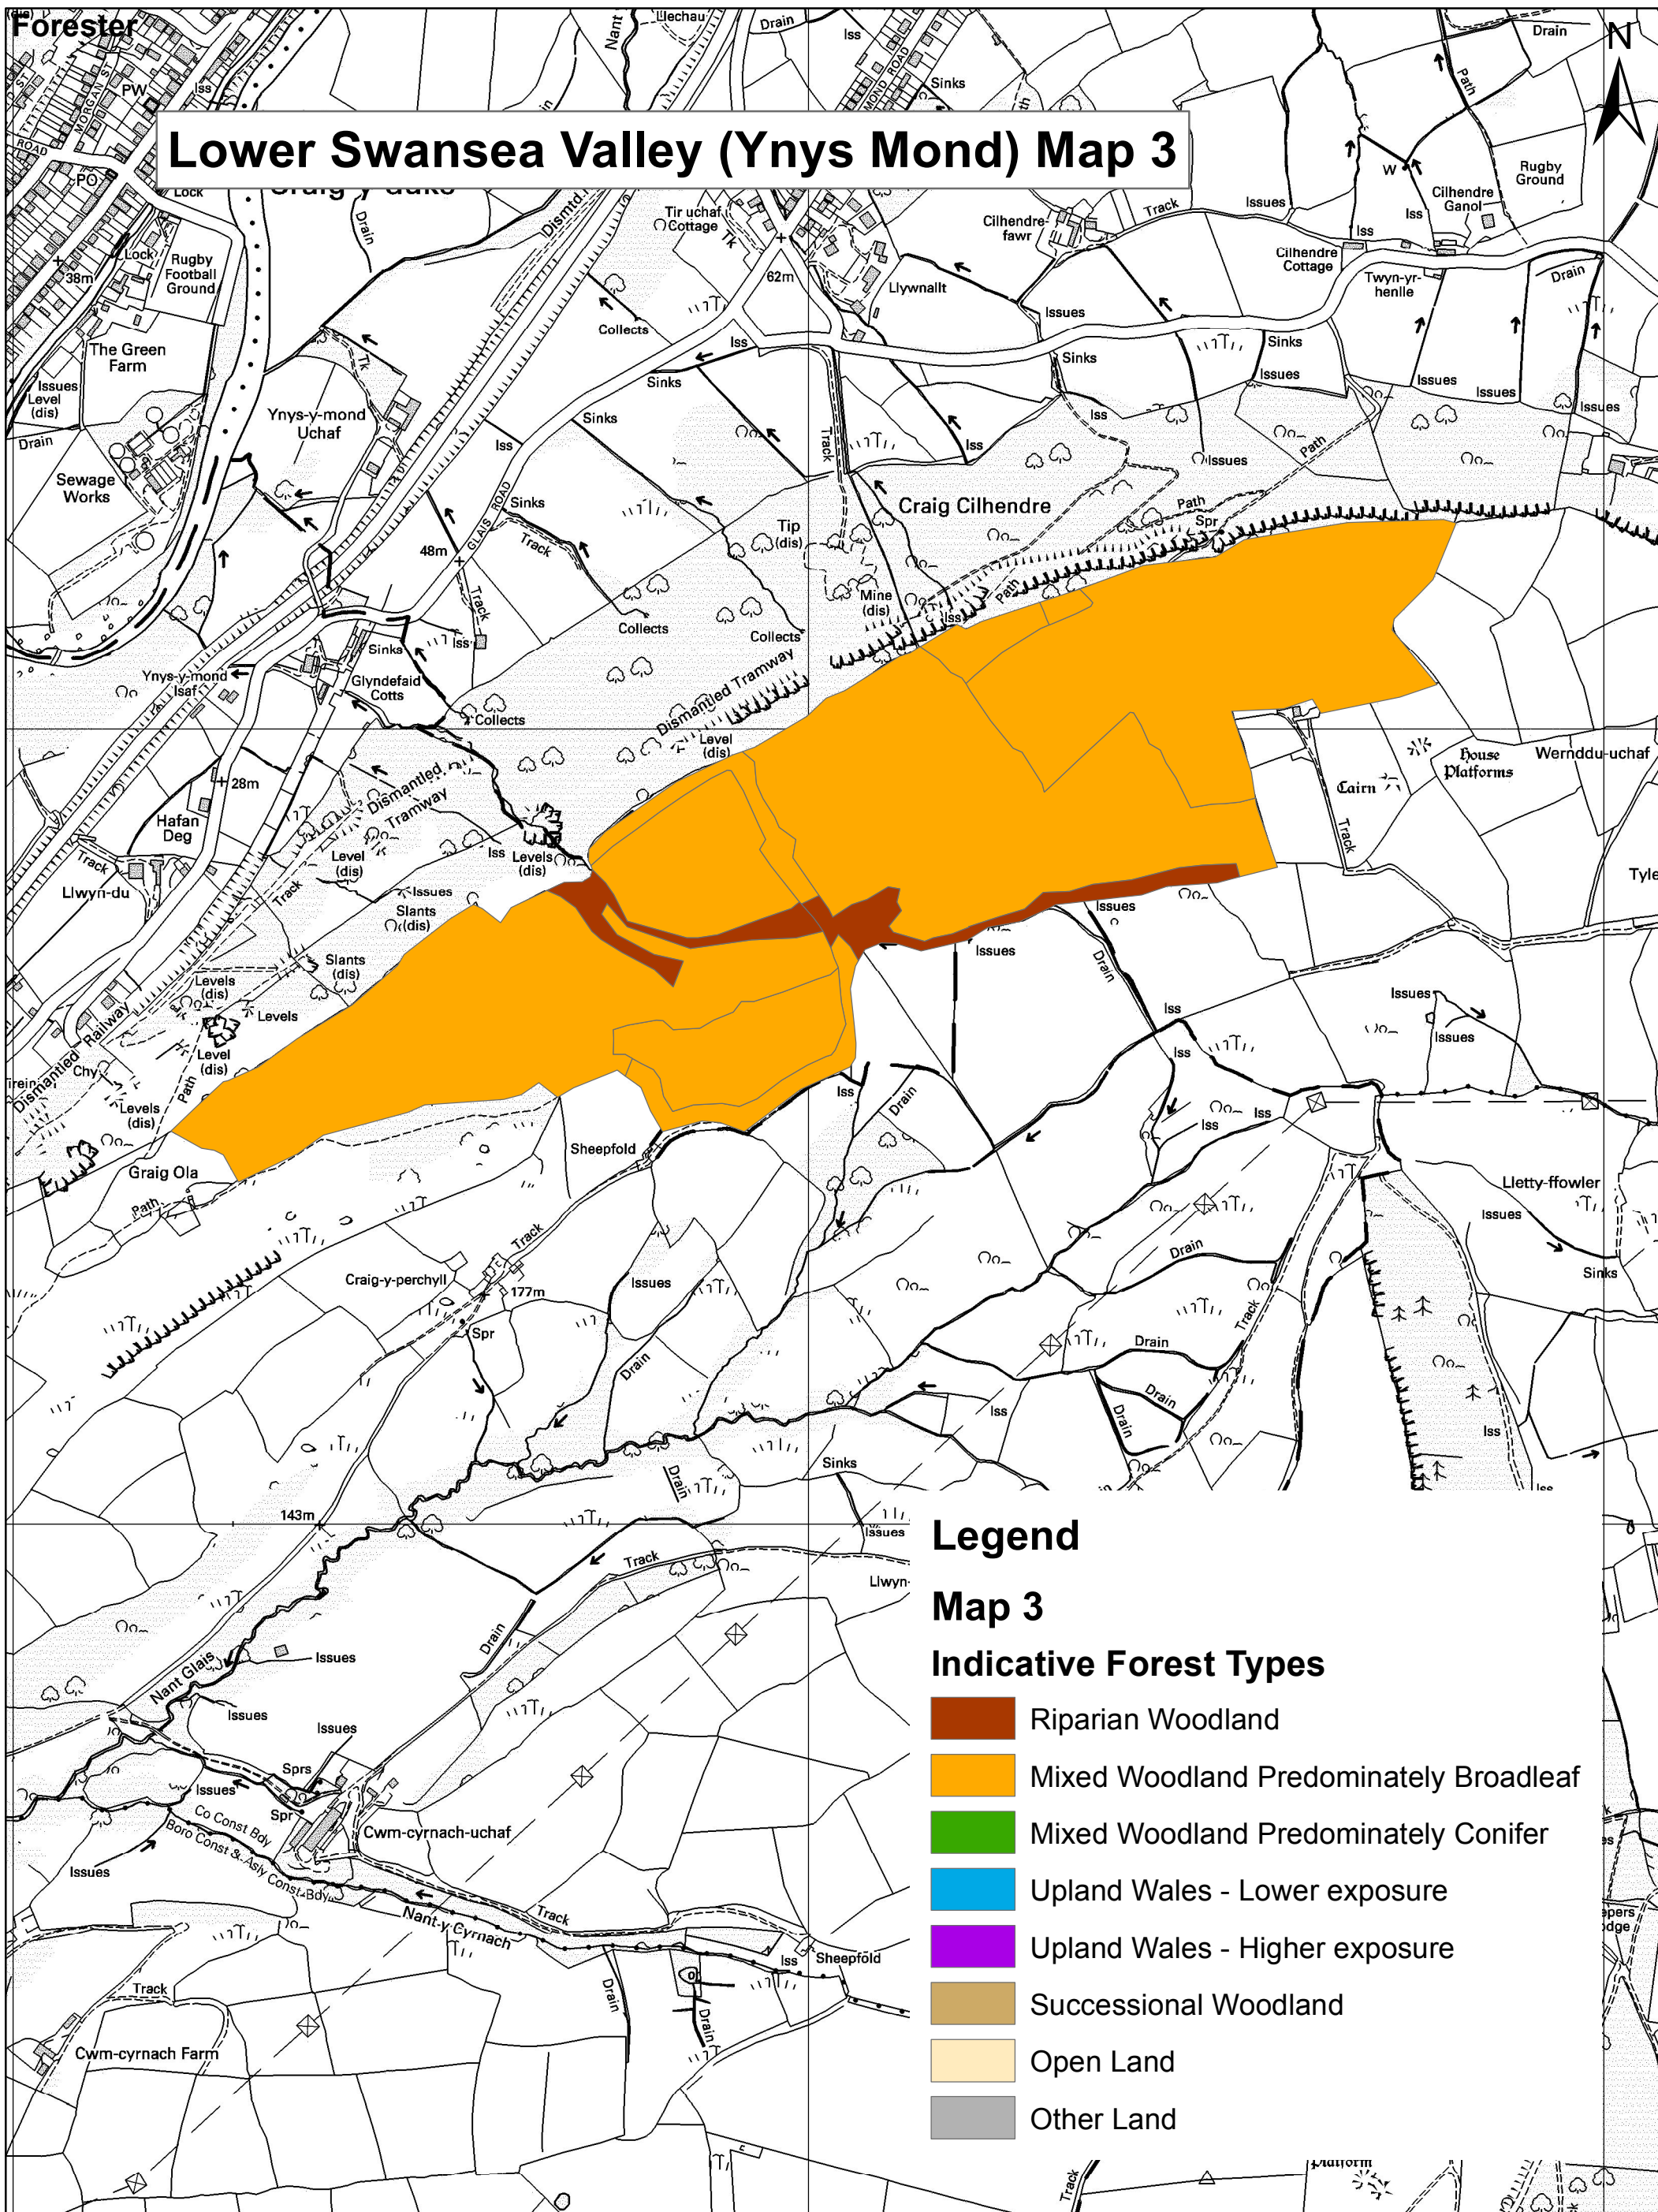

Lower Swansea Valley (Ynys Mond) Map 3

Legend

Map 3

Indicative Forest Types

- Riparian Woodland
- Mixed Woodland Predominately Broadleaf
- Mixed Woodland Predominately Conifer
- Upland Wales - Lower exposure
- Upland Wales - Higher exposure
- Successional Woodland
- Open Land
- Other Land