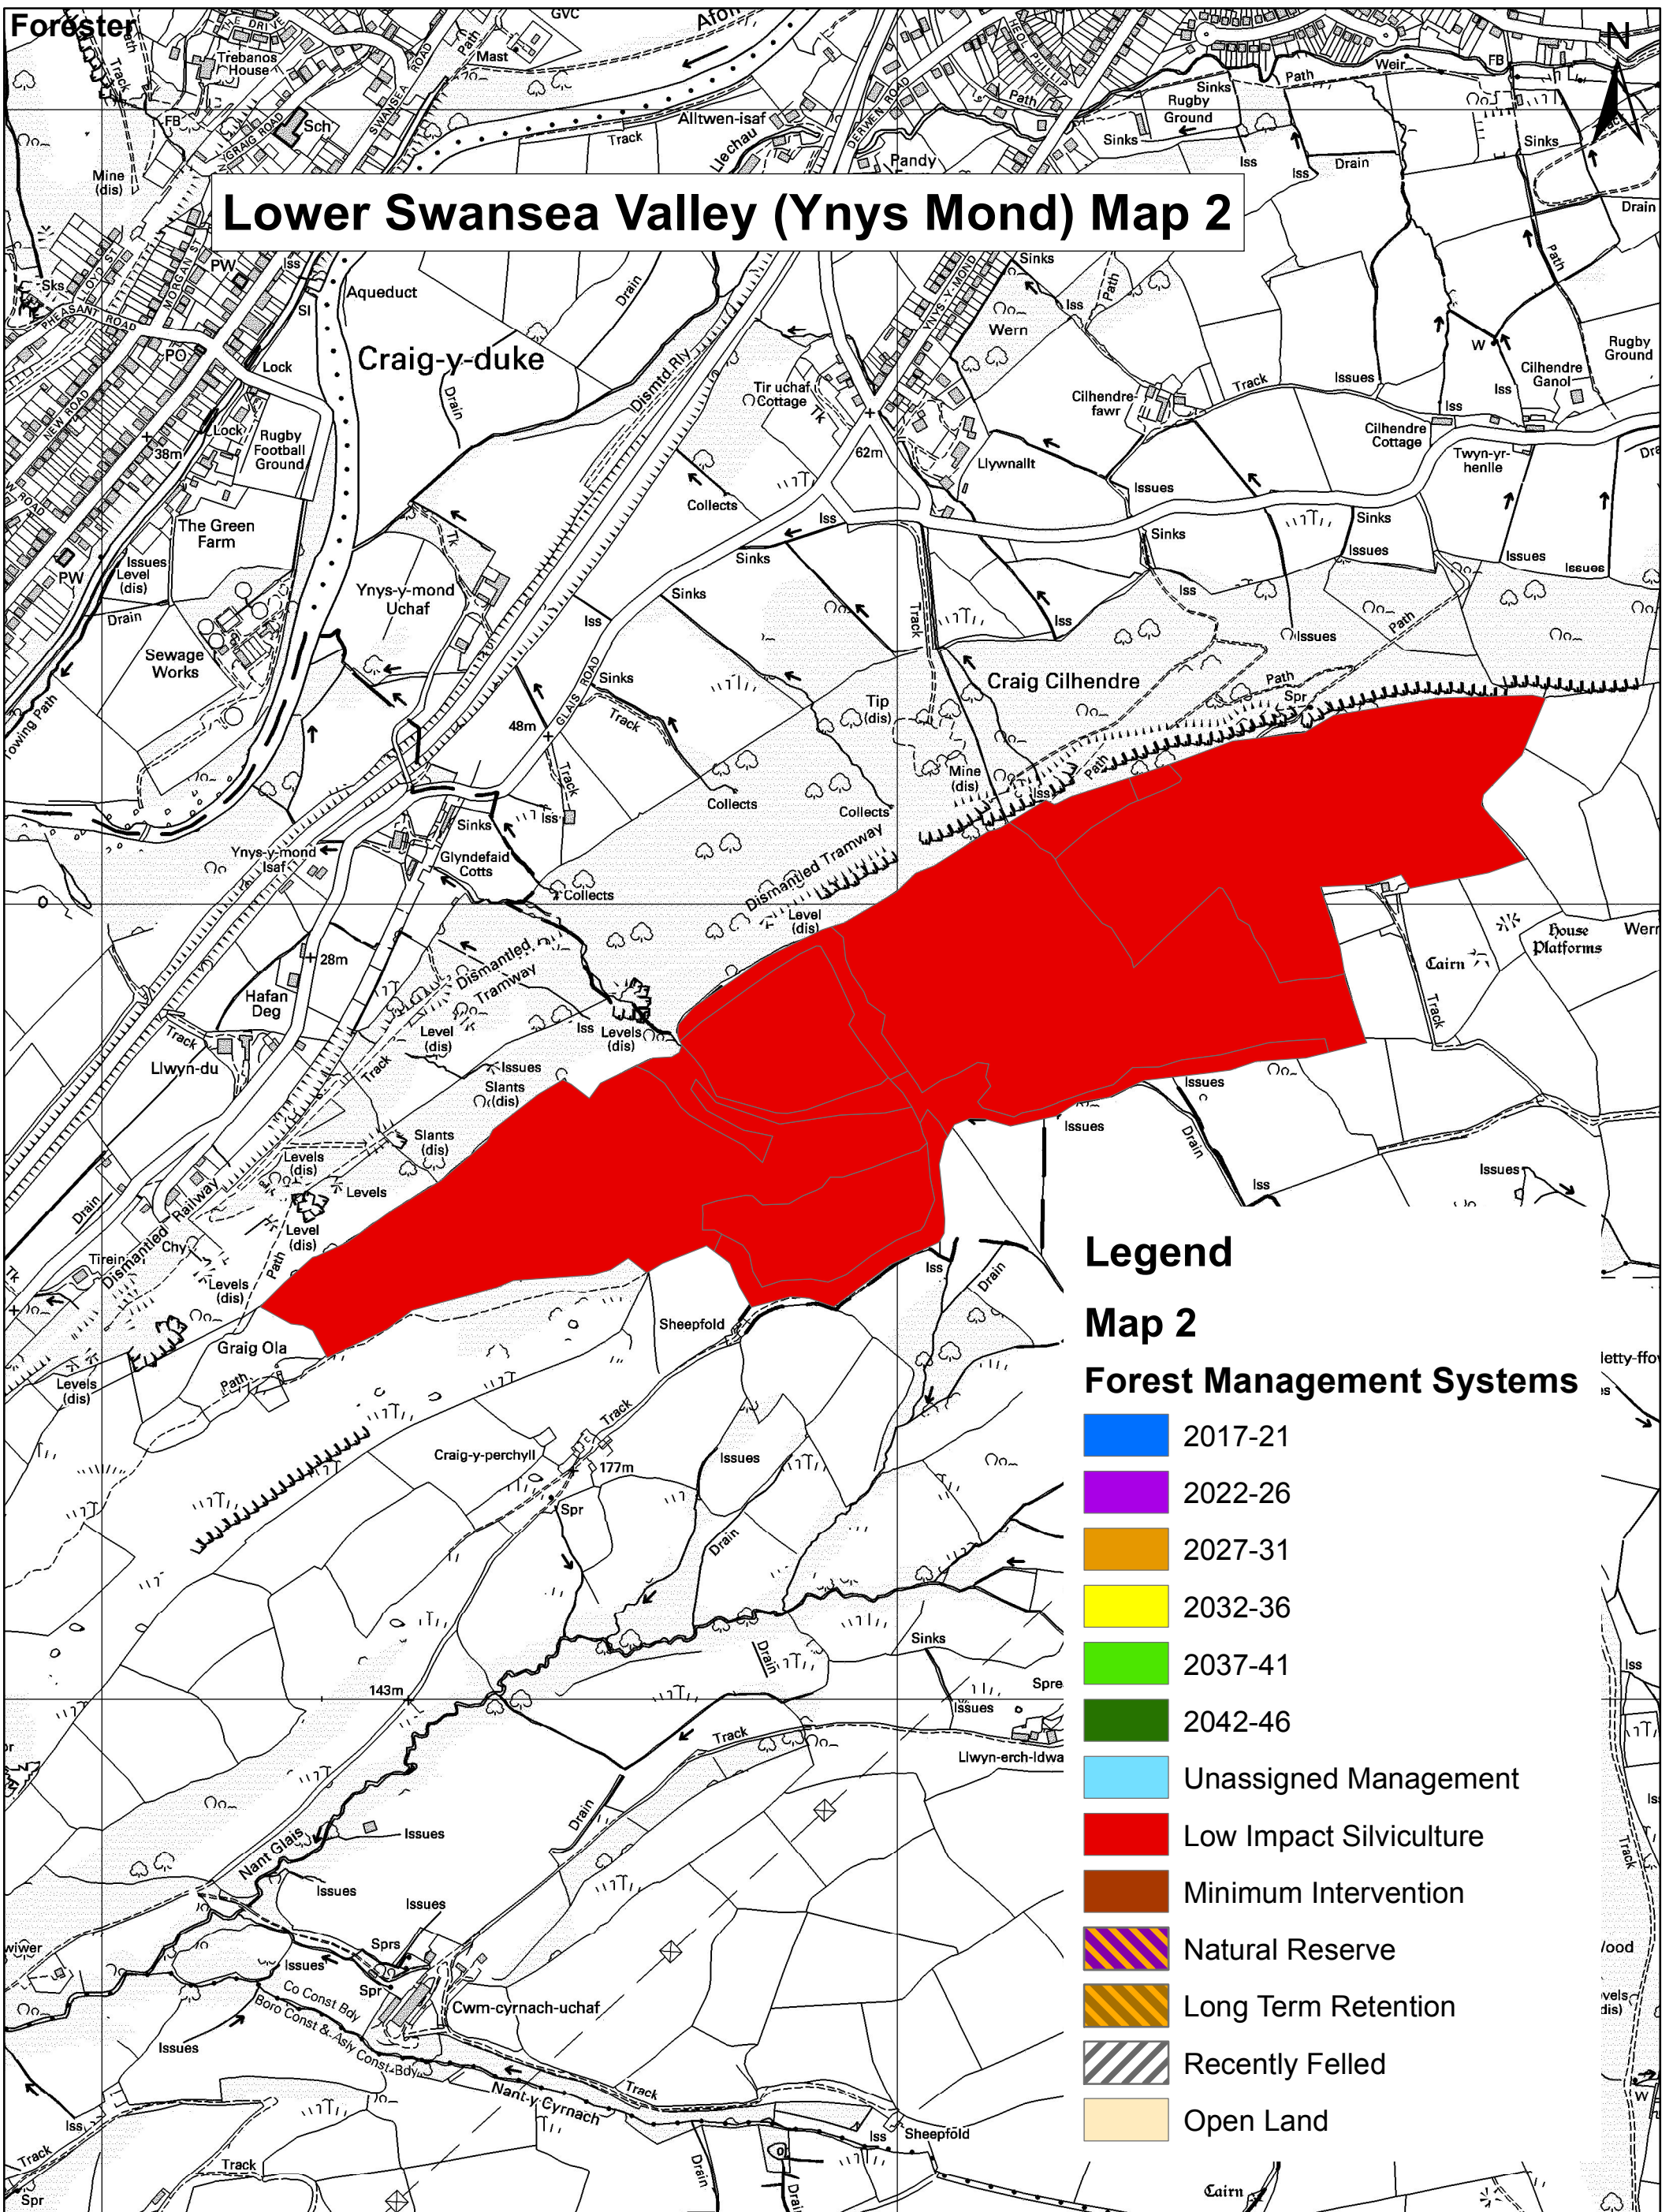

Lower Swansea Valley (Ynys Mond) Map 2

Legend

Map 2

Forest Management Systems

- 2017-21
- 2022-26
- 2027-31
- 2032-36
- 2037-41
- 2042-46
- Unassigned Management
- Low Impact Silviculture
- Minimum Intervention
- Natural Reserve
- Long Term Retention
- Recently Felled
- Open Land