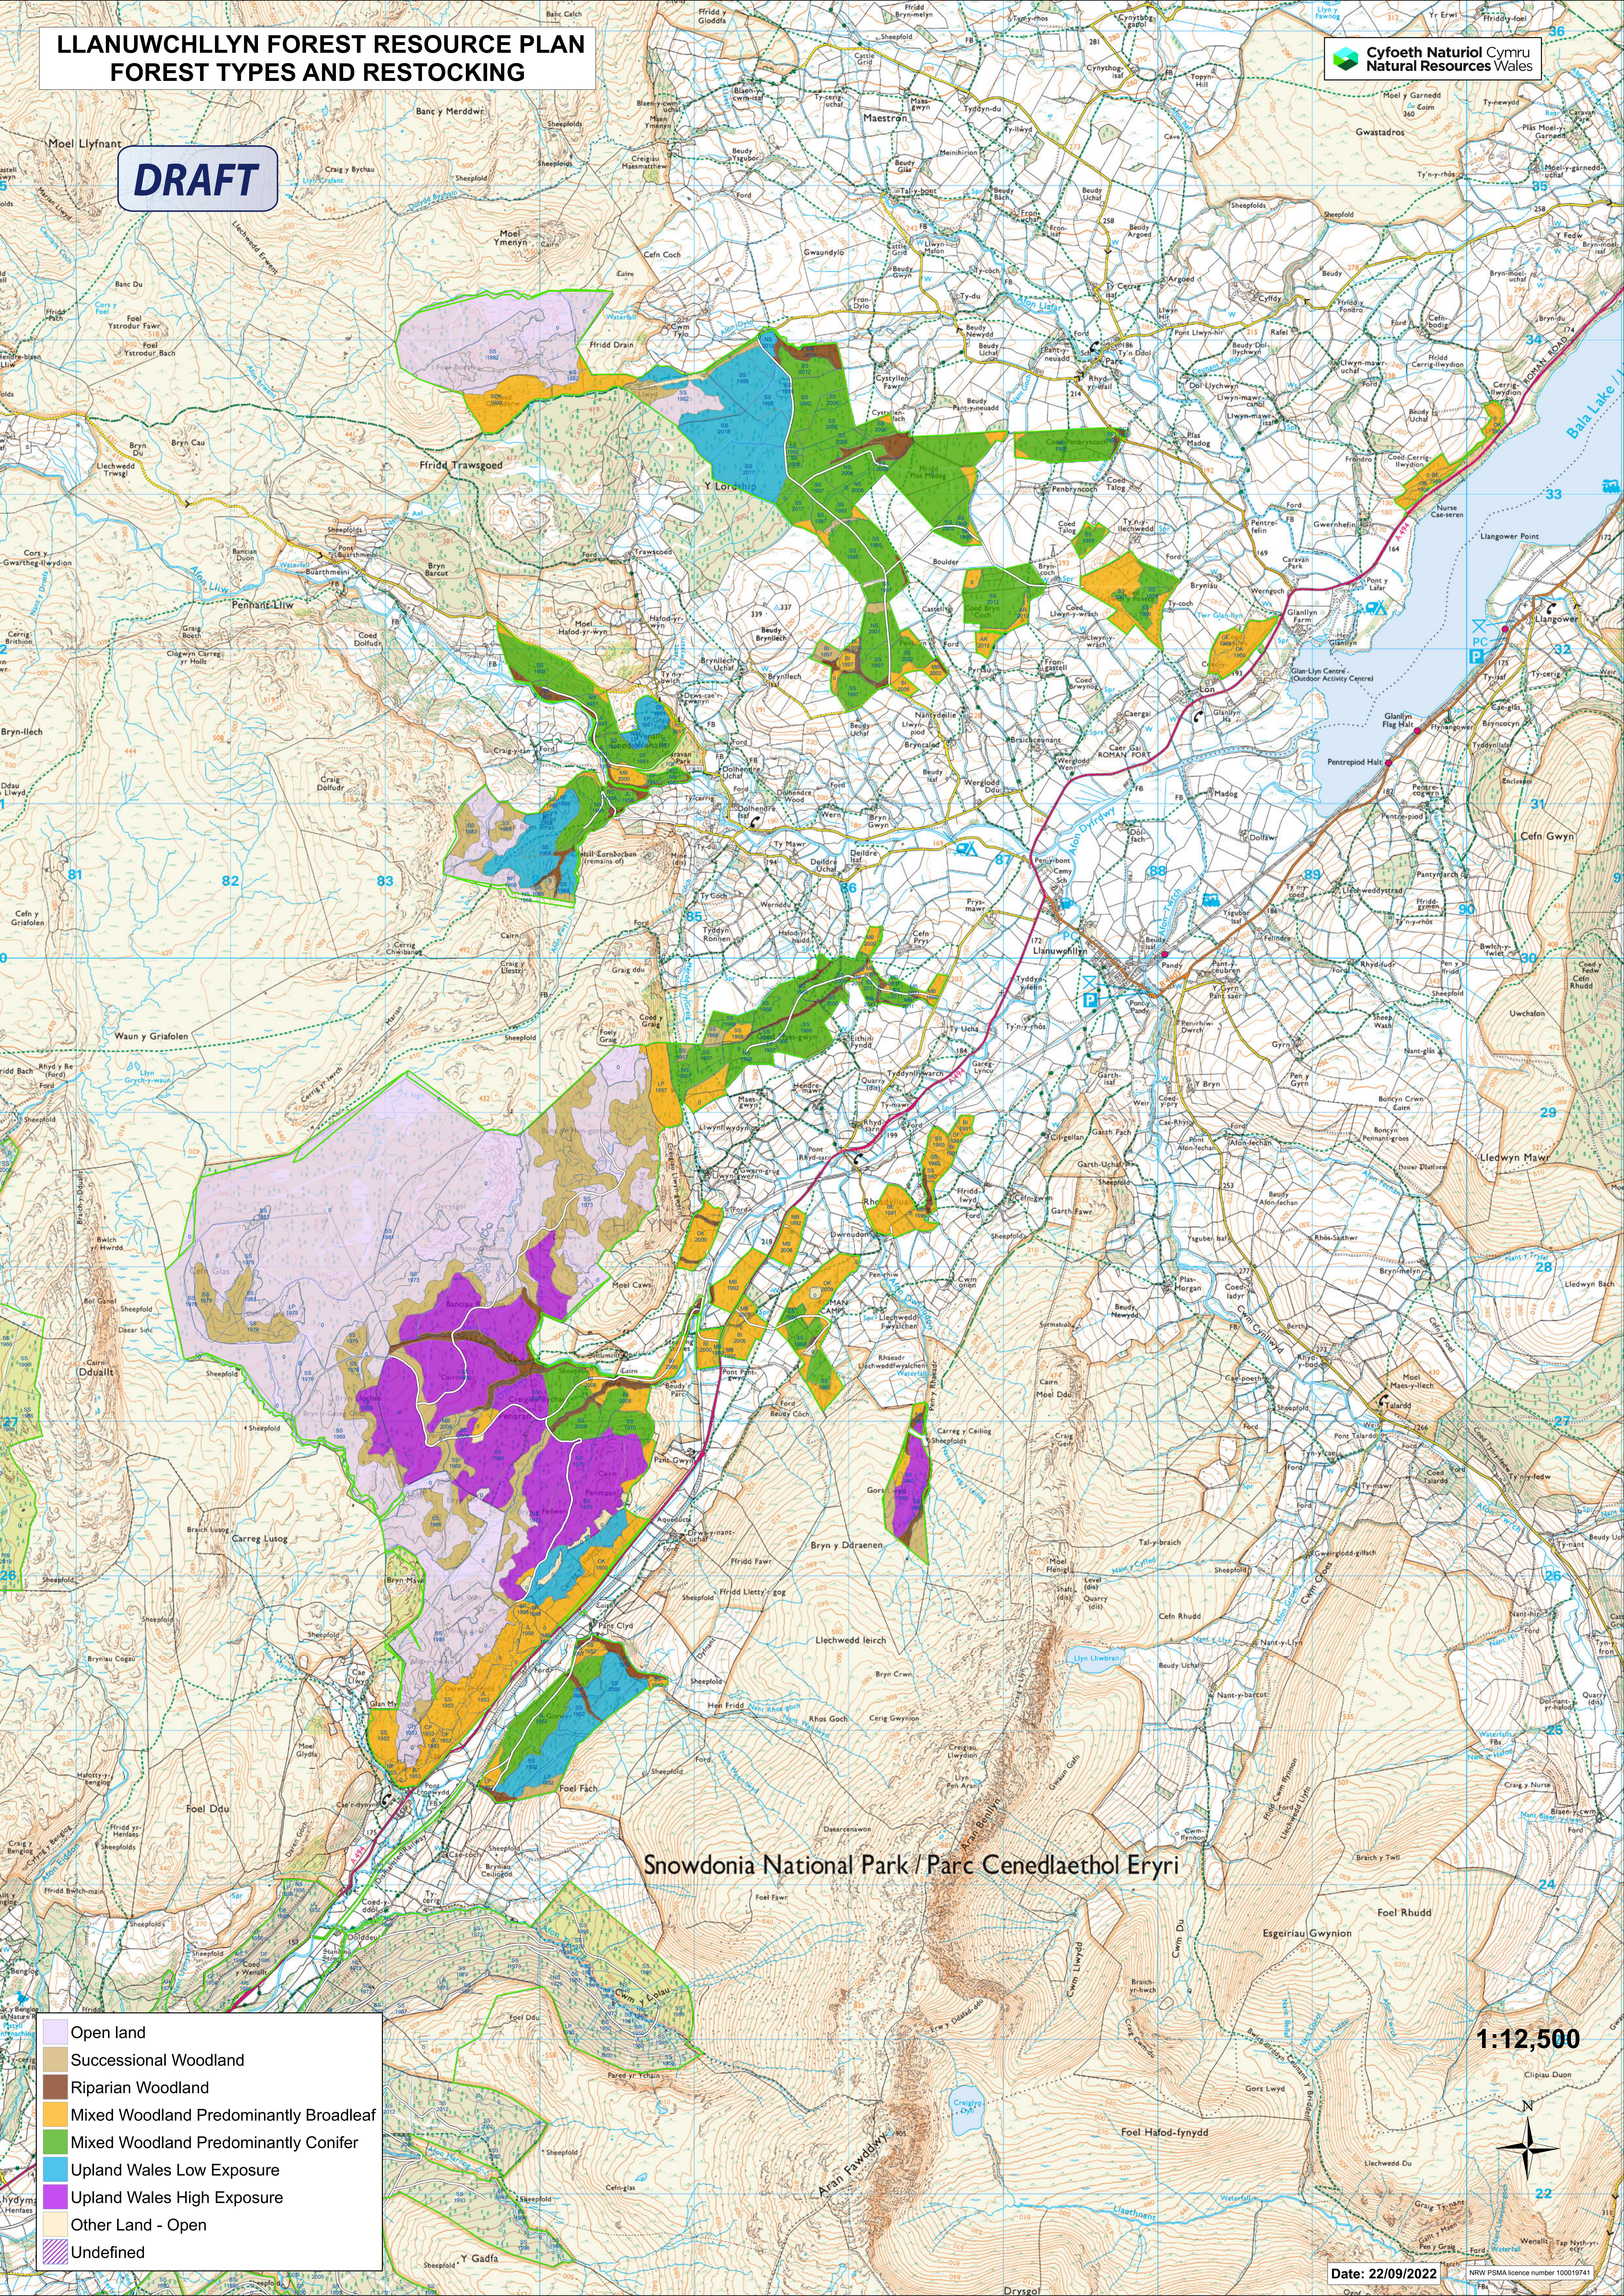

LLANUWCHLLYN FOREST RESOURCE PLAN

FOREST TYPES AND RESTOCKING

DRAFT

- Open land
- Successional Woodland
- Riparian Woodland
- Mixed Woodland Predominantly Broadleaf
- Mixed Woodland Predominantly Conifer
- Upland Wales Low Exposure
- Upland Wales High Exposure
- Other Land - Open
- Undefined

Snowdonia National Park / Parc Cenedlaethol Eryri

1:12,500