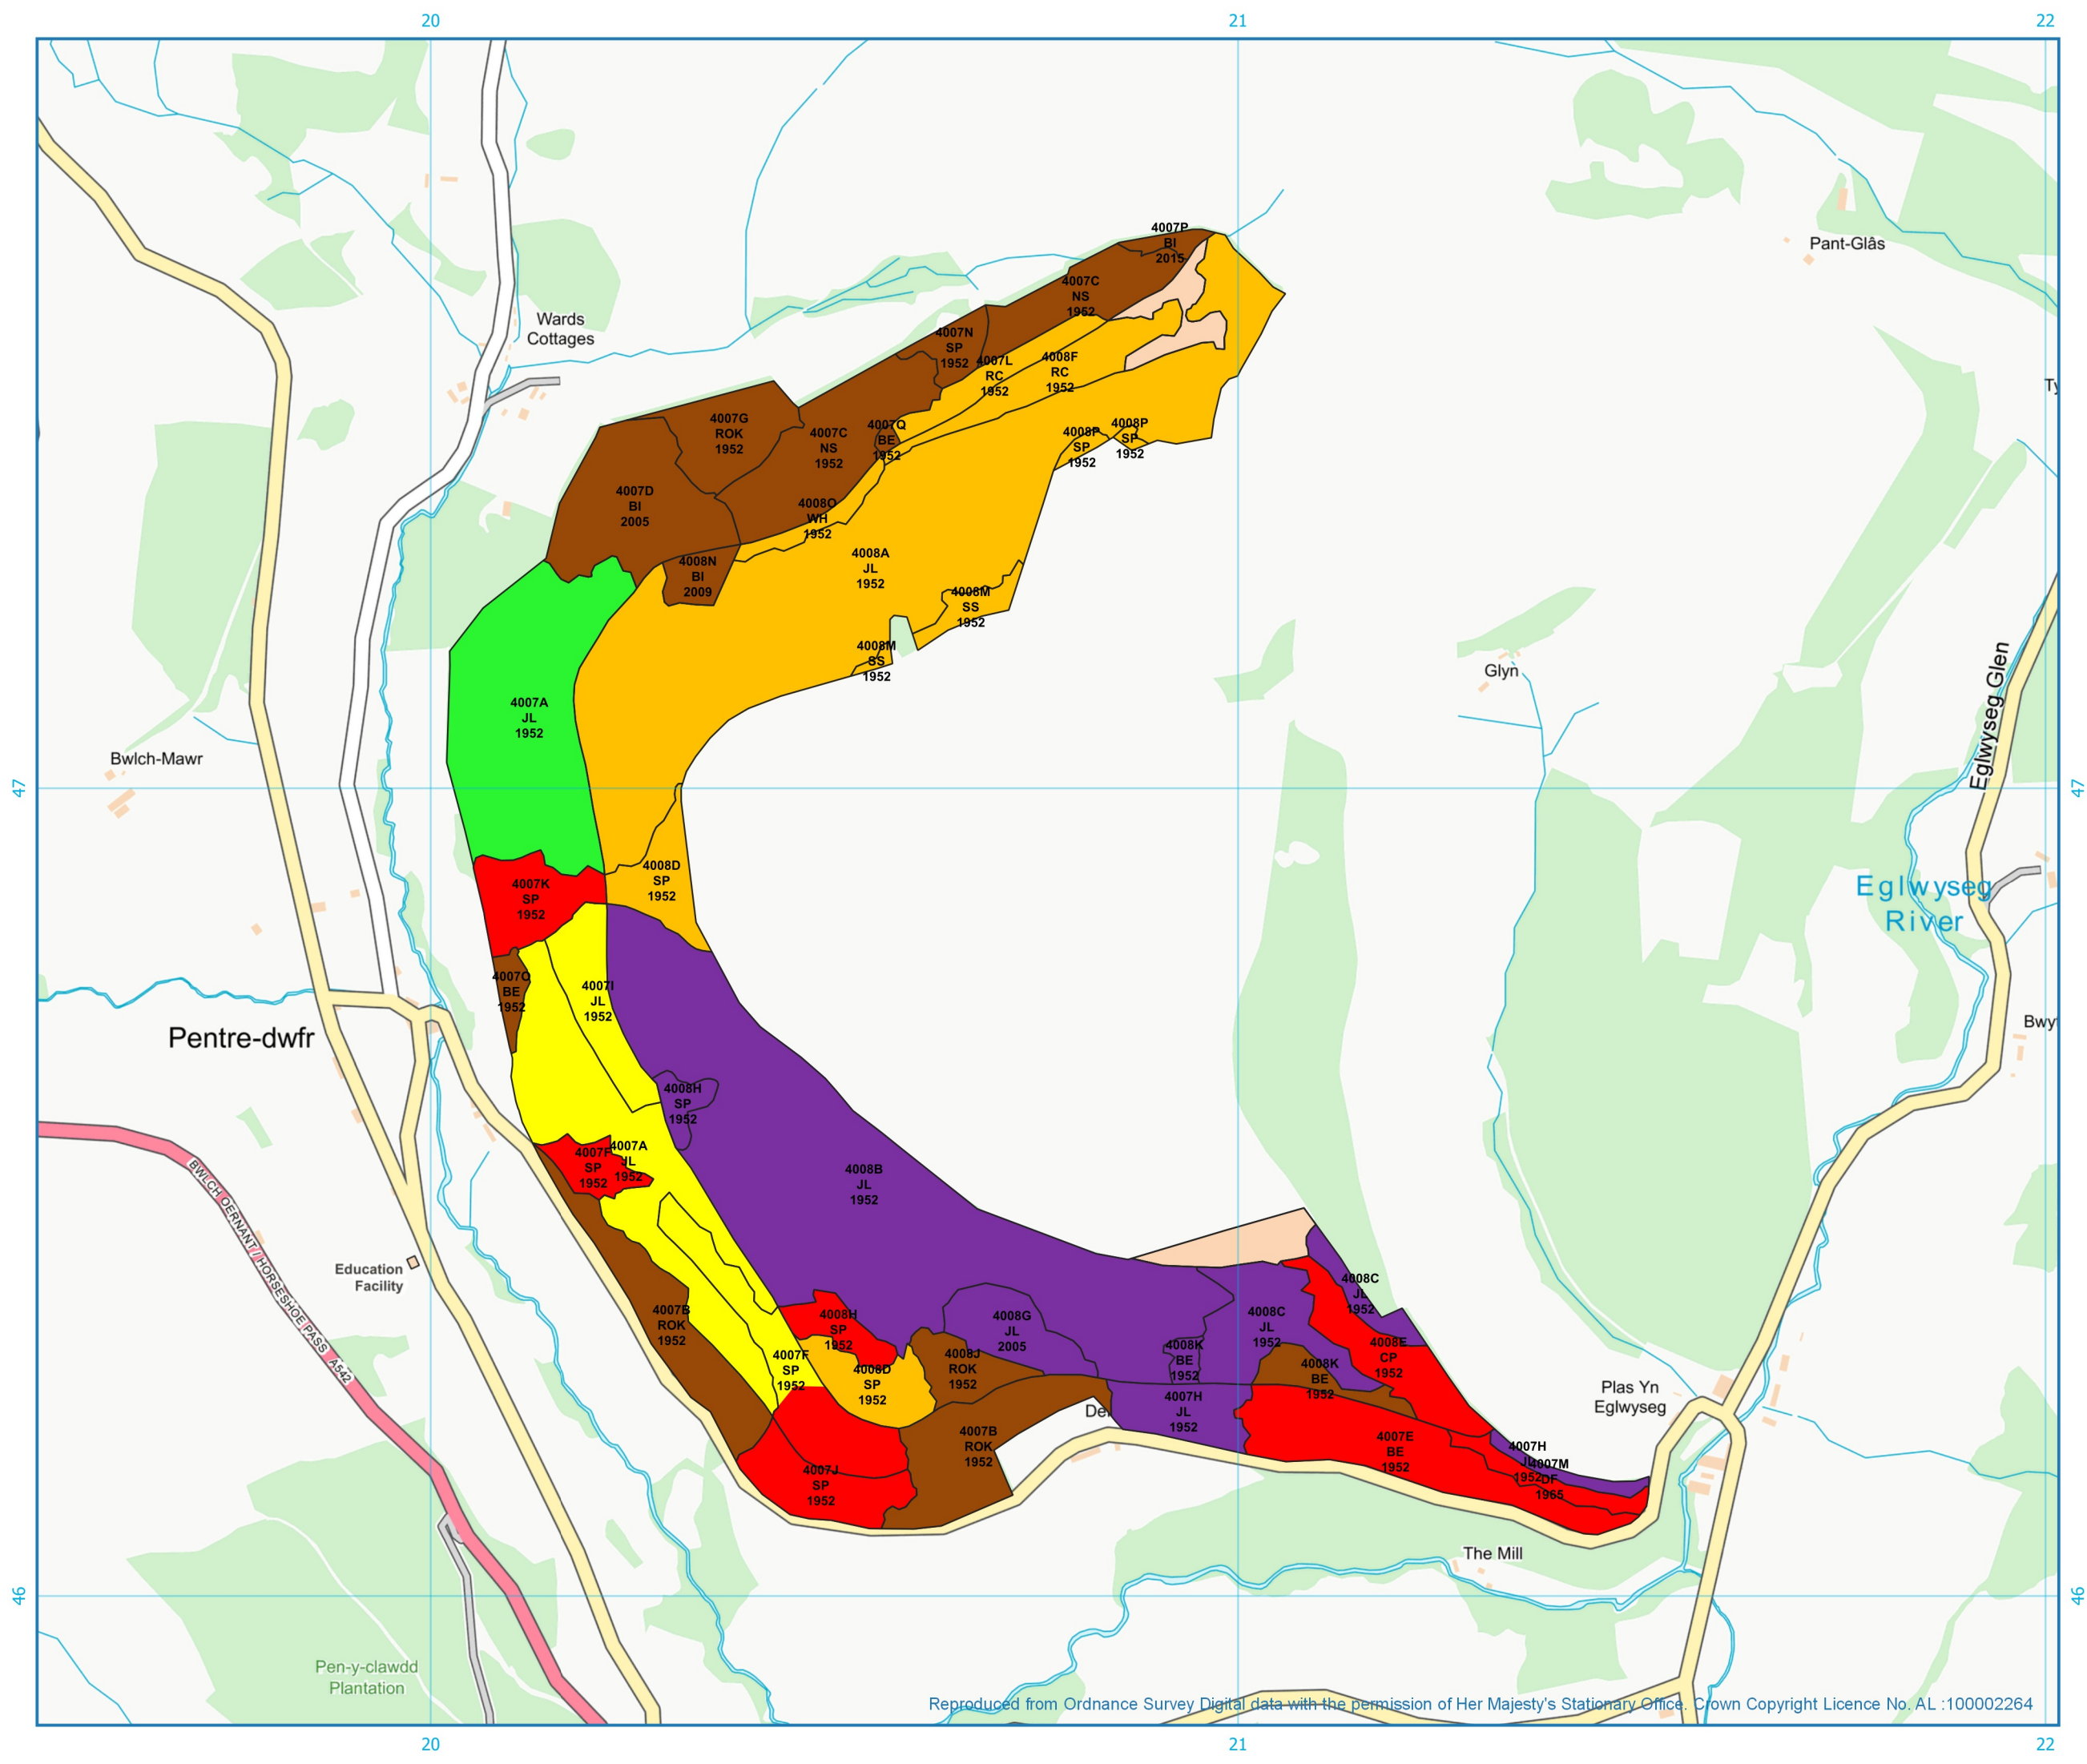

Cynllun Adnoddau Coedwig Llangollen Llangollen Forest Resource Plan

Planhigfa Foel Plantation - Systemau Rheoli Coedwigoedd / Forest Management Systems

- Subcompartments
- Llwyrgwmpo / Clear fell - 2022-26
- Llwyrgwmpo / Clear fell - 2027-31
- Llwyrgwmpo / Clear fell - 2032-36
- Llwyrgwmpo / Clear fell - 2037-41
- Systemau Coedwriaeth Effaith Isel
Low Impact Silvicultural Systems
- Ymyriad Lleiaf - Minimum Intervention
- Tir Agored Arall - Other/Open Land

Reproduced from Ordnance Survey Digital data with the permission of Her Majesty's Stationary Office. Crown Copyright Licence No. AL :100002264

1:7500
Scale Correct at A3
Grid Ref: SJ207468
Date: 24/03/2021
Drawn by: Samuel Roberts