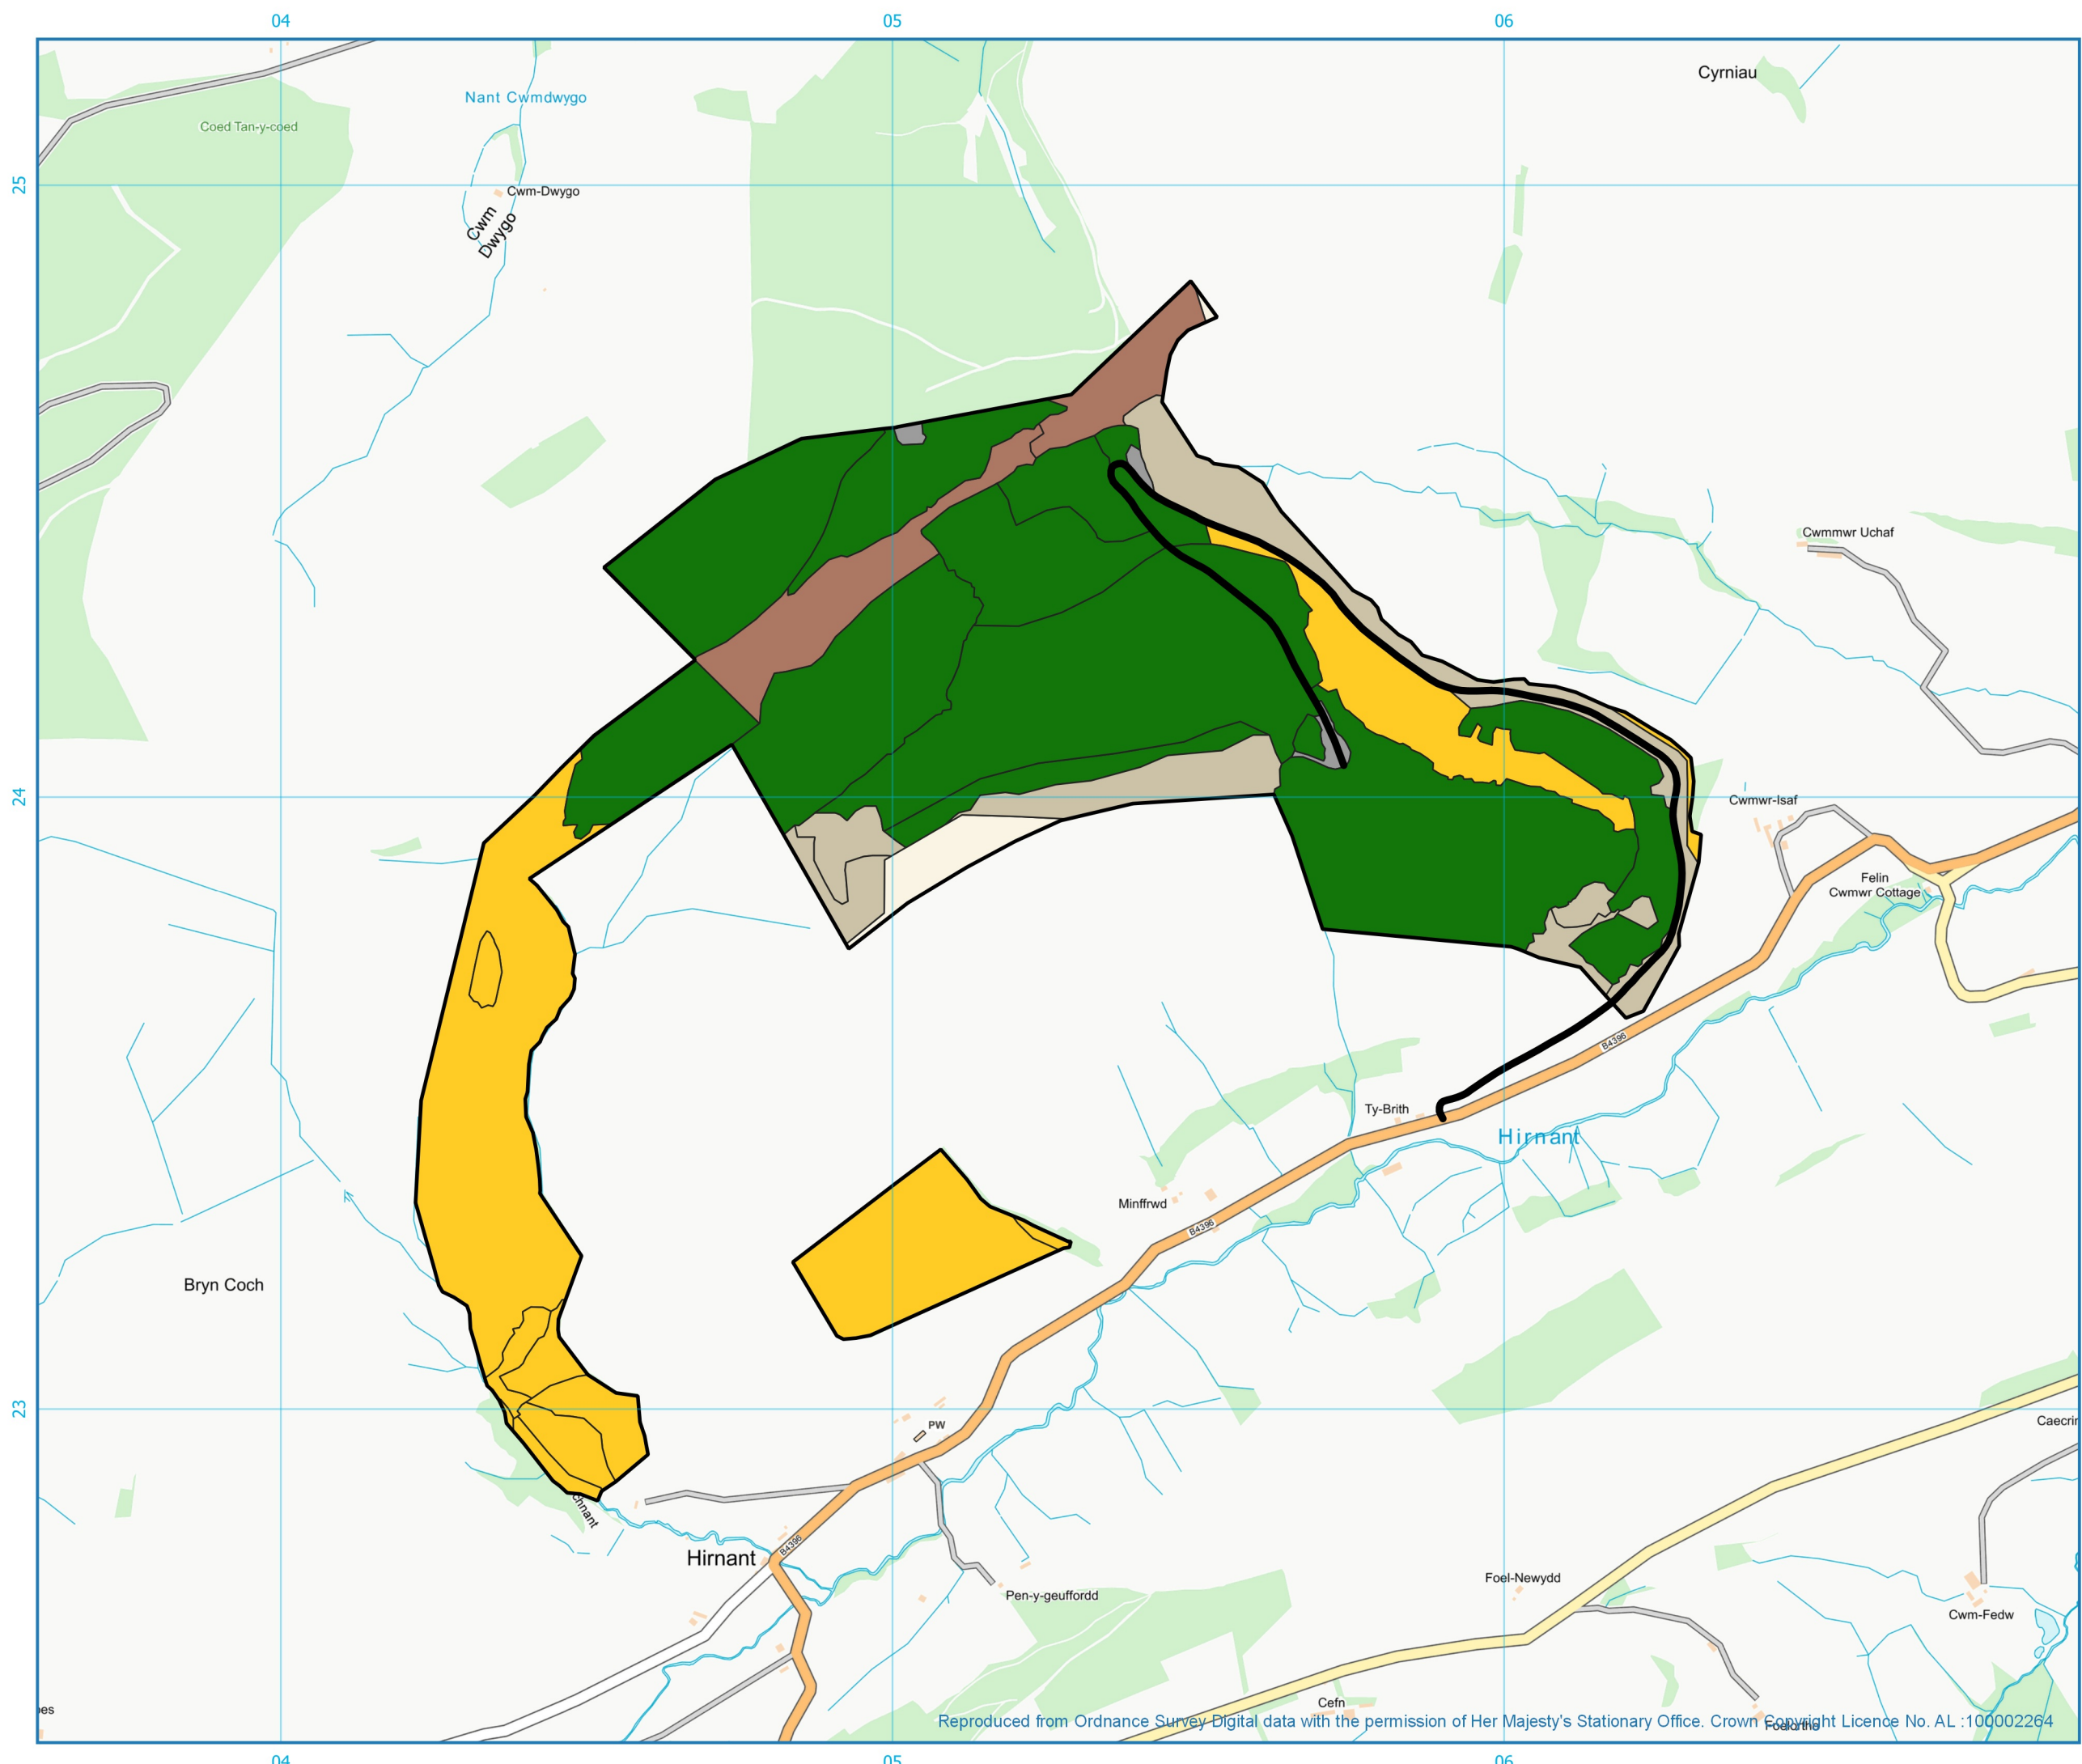

HIRNANT

Cwmwr Map 3 - Cynefinoedd a Mathau o Goedwigoedd Dangosol / Indicative Forest Types and Habitats

-  Torlannol - Riparian woodland
-  Coetiroedd Cymysg Llydanddail gan Bennaf
Mixed woodland predominately broadleaf
-  Coetiroedd Cymysg Conwydd gan Bennaf
Mixed woodland predominately conifer
-  Olynol - Successional woodland
-  Tir Agored - Open land
-  Tir Arall - Other land
-  Fyrdd Coedwig - Forest Roads

Pryor & Rickett
Silviculture
Chartered Foresters & Woodland Consultants

1:10000
Scale Correct at A3
Grid Ref: SJ052238
Date: 16/12/2020
Drawn by: Samuel Roberts

Pryor and Rickett Silviculture
10 Priory Hill, Brecon, Wales, LD3 9DH
01874 620777 || Wales@silviculture.co.uk

Reproduced from Ordnance Survey Digital data with the permission of Her Majesty's Stationary Office. Crown Copyright Licence No. AL 100002264