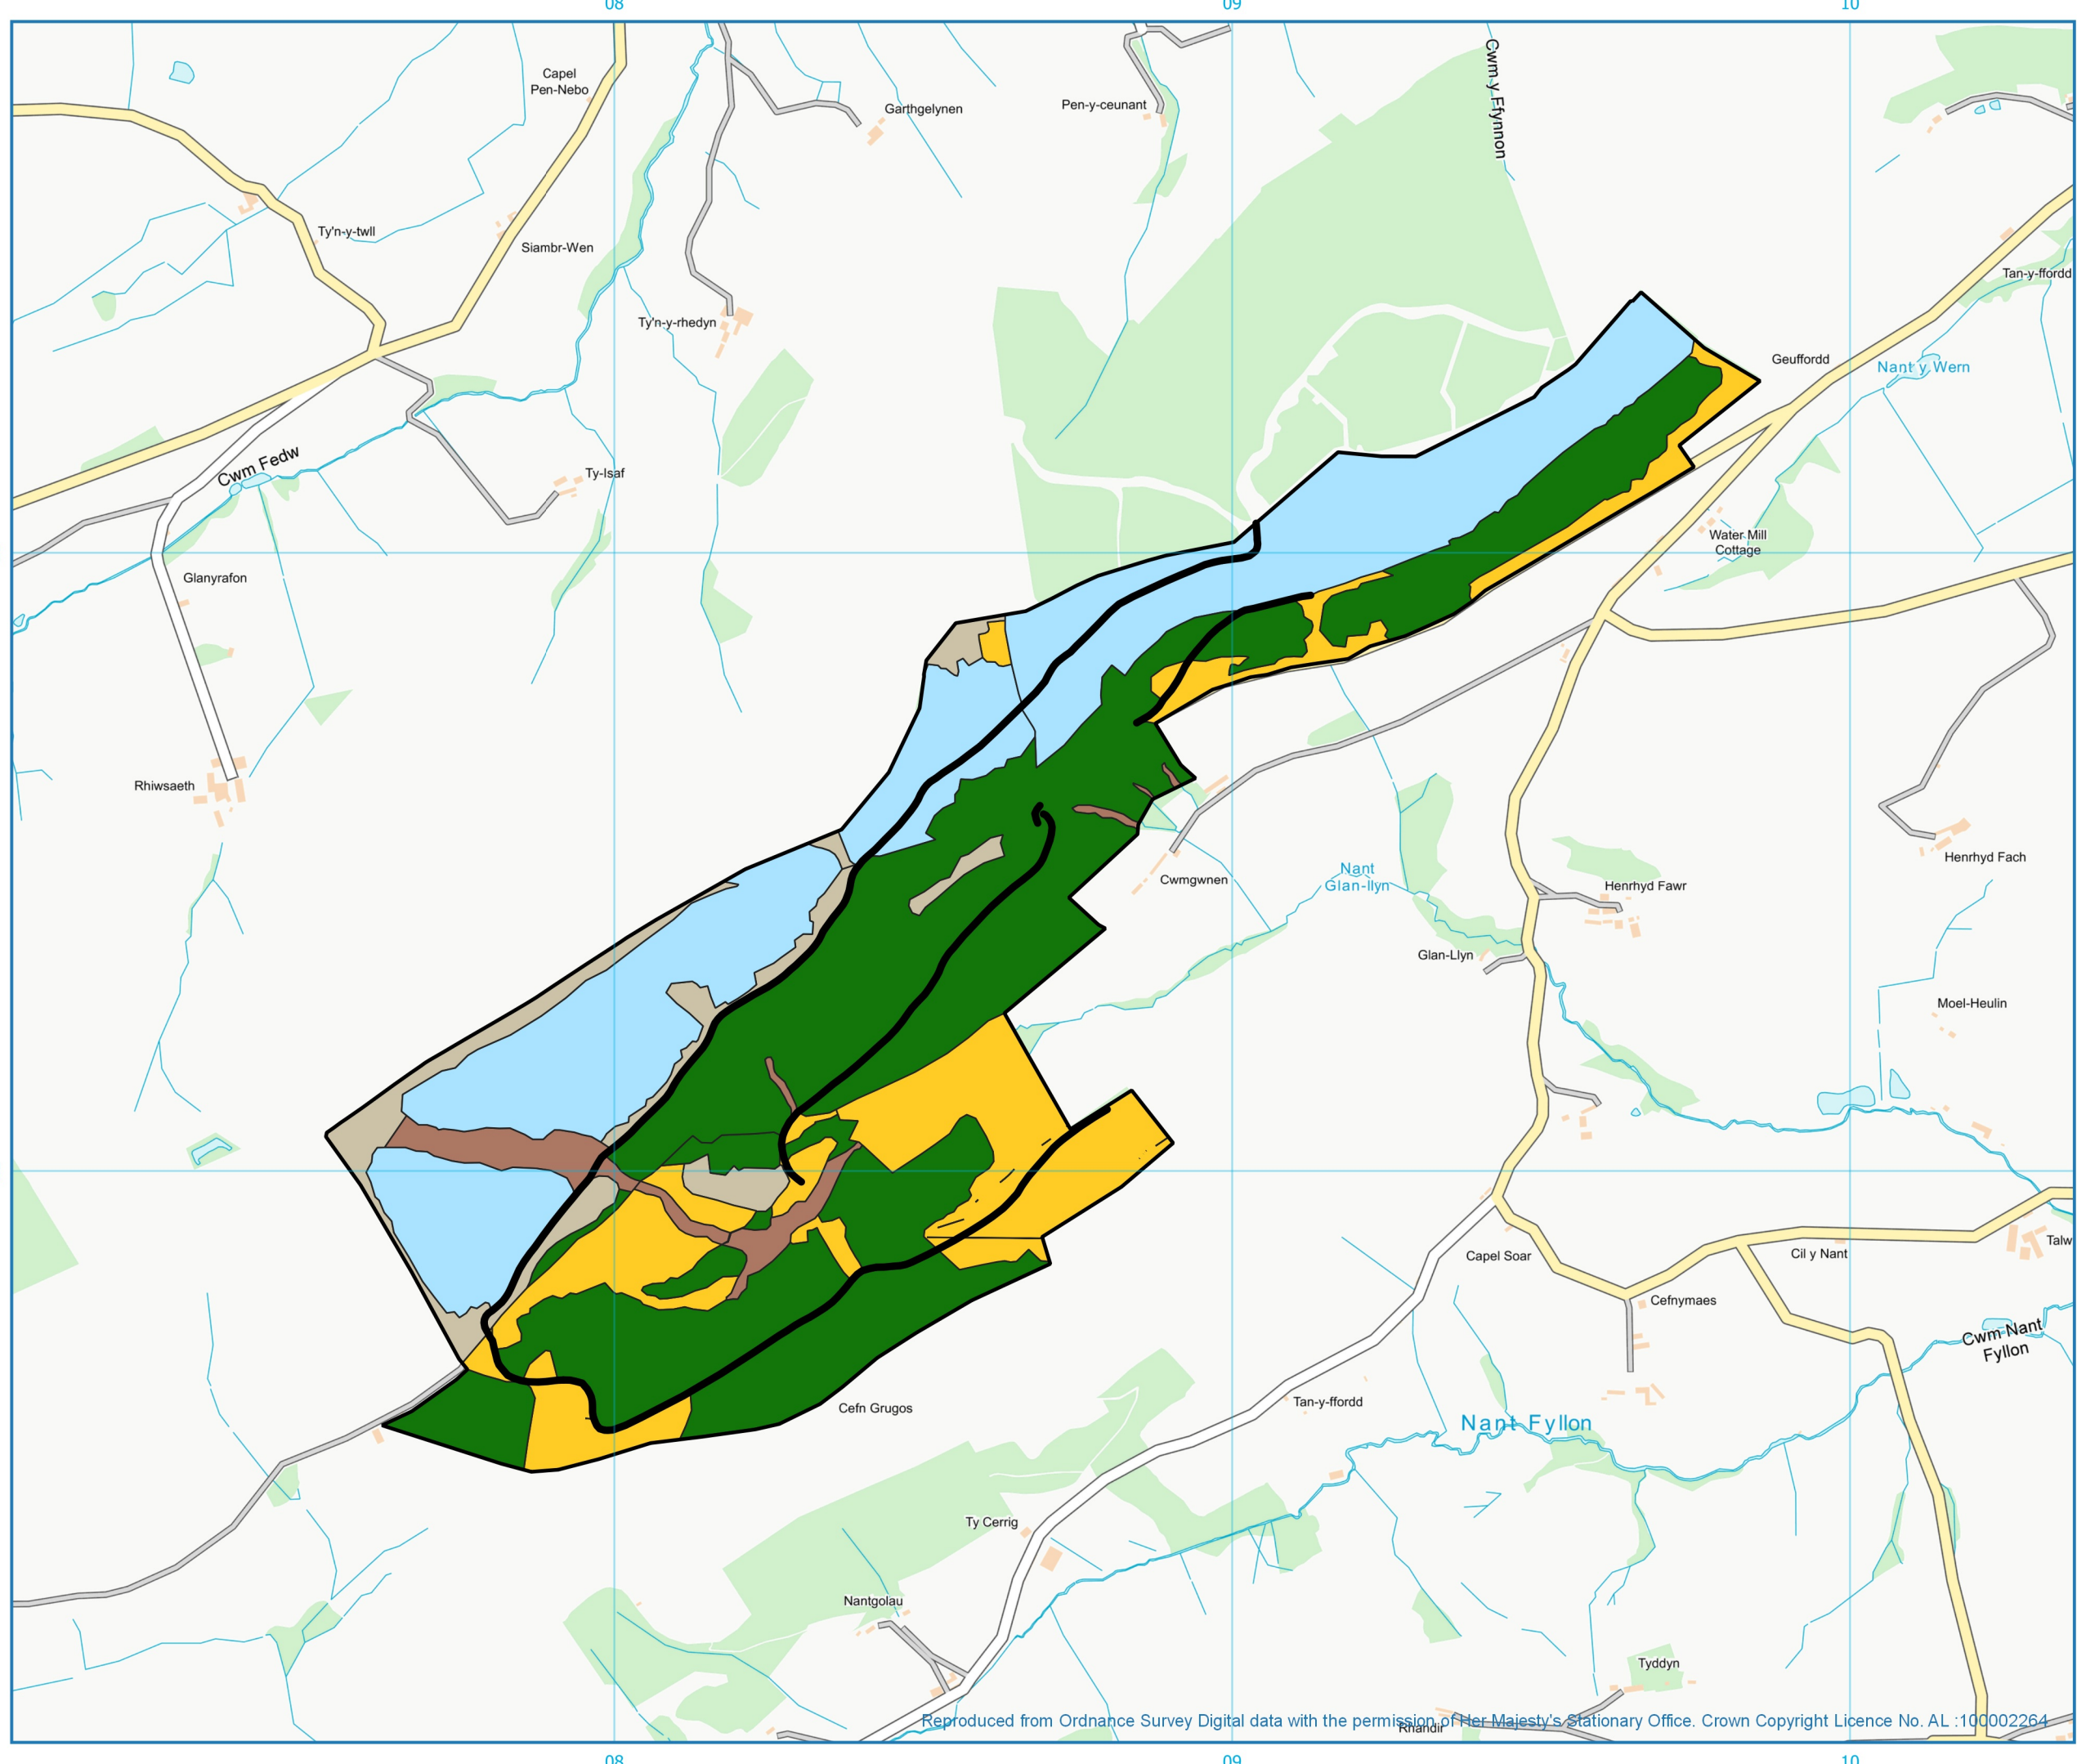

## Cwm Gwnen Map 3 - Cynefinoedd a Mathau o Goedwigoedd Dangosol / Indicative Forest Types and Habitats

-  Torlannol - Riparian woodland
-  Coetiroedd Cymysg Llydanddail gan Bennaf  
Mixed woodland predominately broadleaf
-  Coetiroedd Cymysg Conwydd gan Bennaf  
Mixed woodland predominately conifer
-  Ucheldir Cymru Llai Agored  
Upland Wales Lower exposure (predominately conifer tree species)
-  Olynnol - Successional woodland
-  Fyrdd Coedwig - Forest Roads

Reproduced from Ordnance Survey Digital data with the permission of Her Majesty's Stationary Office. Crown Copyright Licence No. AL 100002264