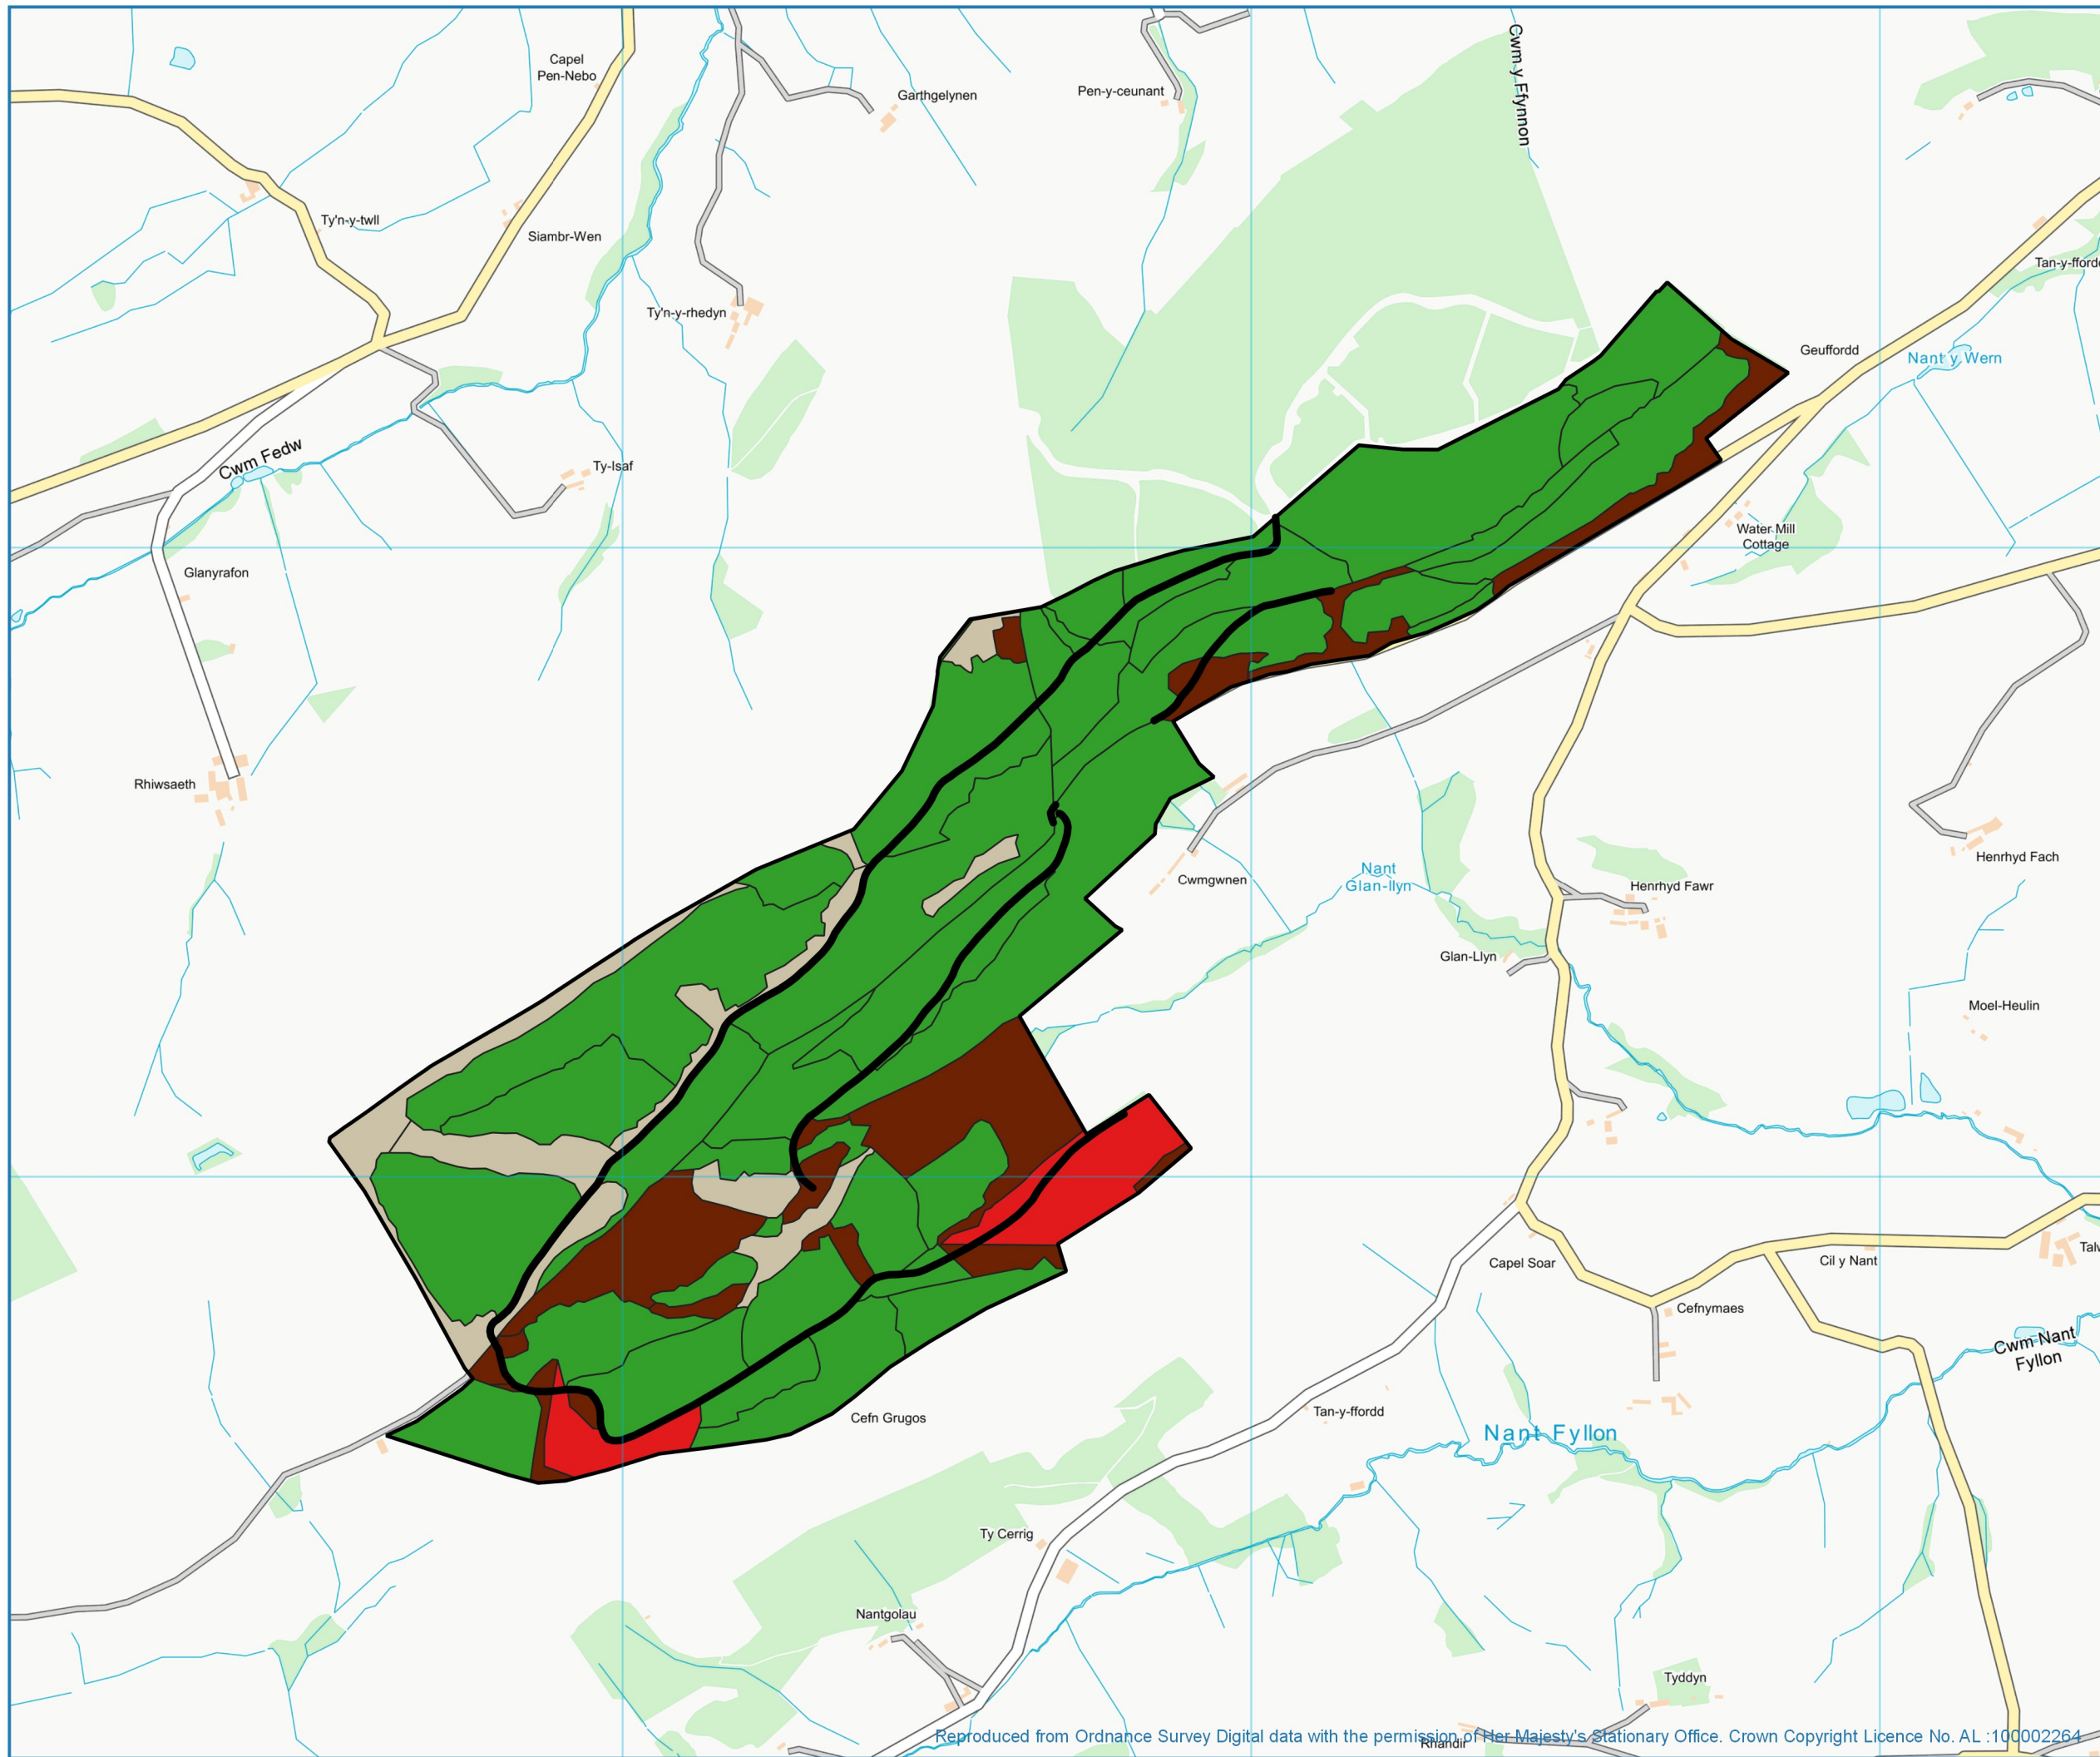

## Cwm Gwnen Map 1 - Prif Amcanion Hirdymor / Long-term Primary Objectives

-  Rheoli Coetir Hynafol  
Ancient Woodland Management
-  Rheoli Coetiroedd Brodorol  
Native Woodland Management
-  Rheoli Coetir Safonol  
Standard Forest Management
-  Coetiroedd Olynol  
Successional Woodland
-  Fyrdd Coedwig - Forest Roads

1:10000  
Scale Correct at A3  
Grid Ref: SJ086224  
Date: 16/12/2020  
Drawn by: Samuel Roberts

Pryor and Rickett Silviculture  
10 Priory Hill, Brecon, Wales, LD3 9DH

01874 620777 || Wales@silviculture.co.uk

Reproduced from Ordnance Survey Digital data with the permission of Her Majesty's Stationary Office. Crown Copyright Licence No. AL 100002264