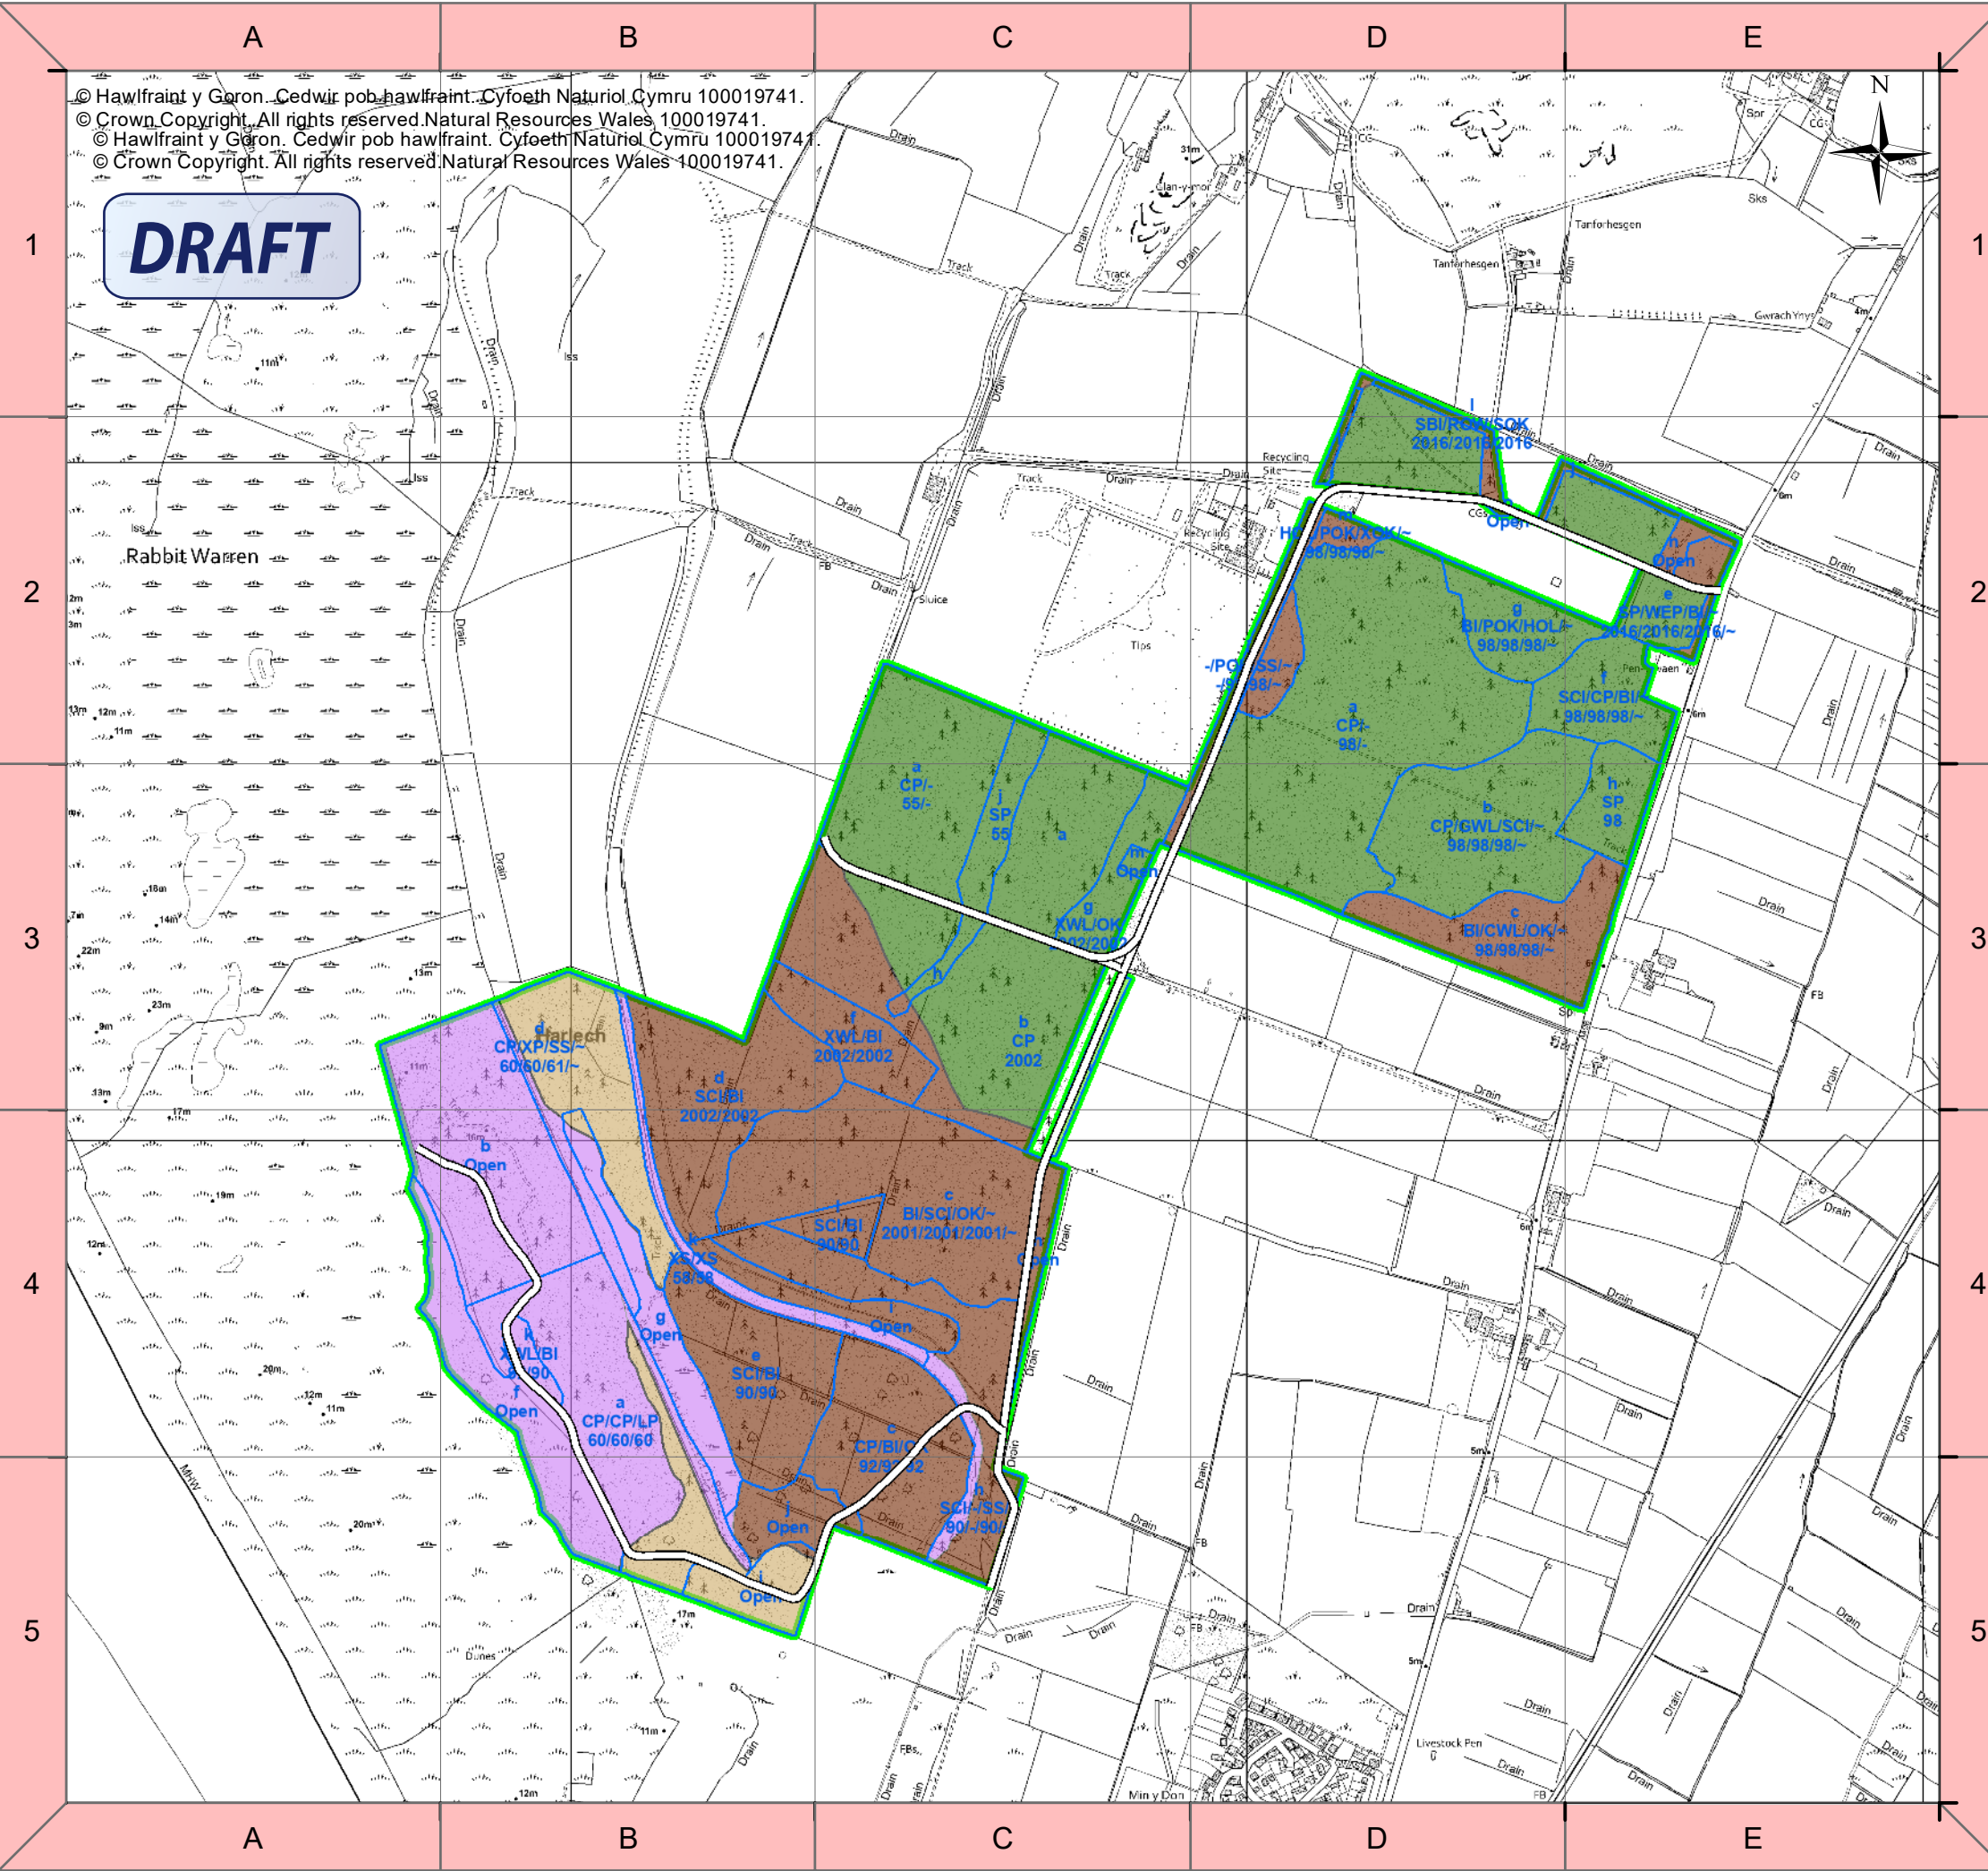

© Hawffraint y Goron. Cedwir pob hawffraint. Cyfoeth Naturiol Cymru 100019741.
© Crown Copyright. All rights reserved. Natural Resources Wales 100019741.
© Hawffraint y Goron. Cedwir pob hawffraint. Cyfoeth Naturiol Cymru 100019741.
© Crown Copyright. All rights reserved. Natural Resources Wales 100019741.

DRAFT

Legend

Forest Roads

— Forest Roads

Sub-compartments

□ Sub-compartments

Scenario Restock Areas (Long term Vision)

- Ancient Woodland Management
- Native Woodland Management
- Standard Forest Management
- Successional Woodland (non riparian)
- Open Habitat Management
- Other Land
- Recreation Sites
- Other Land Use (demised)
- Undefined
- Blocks