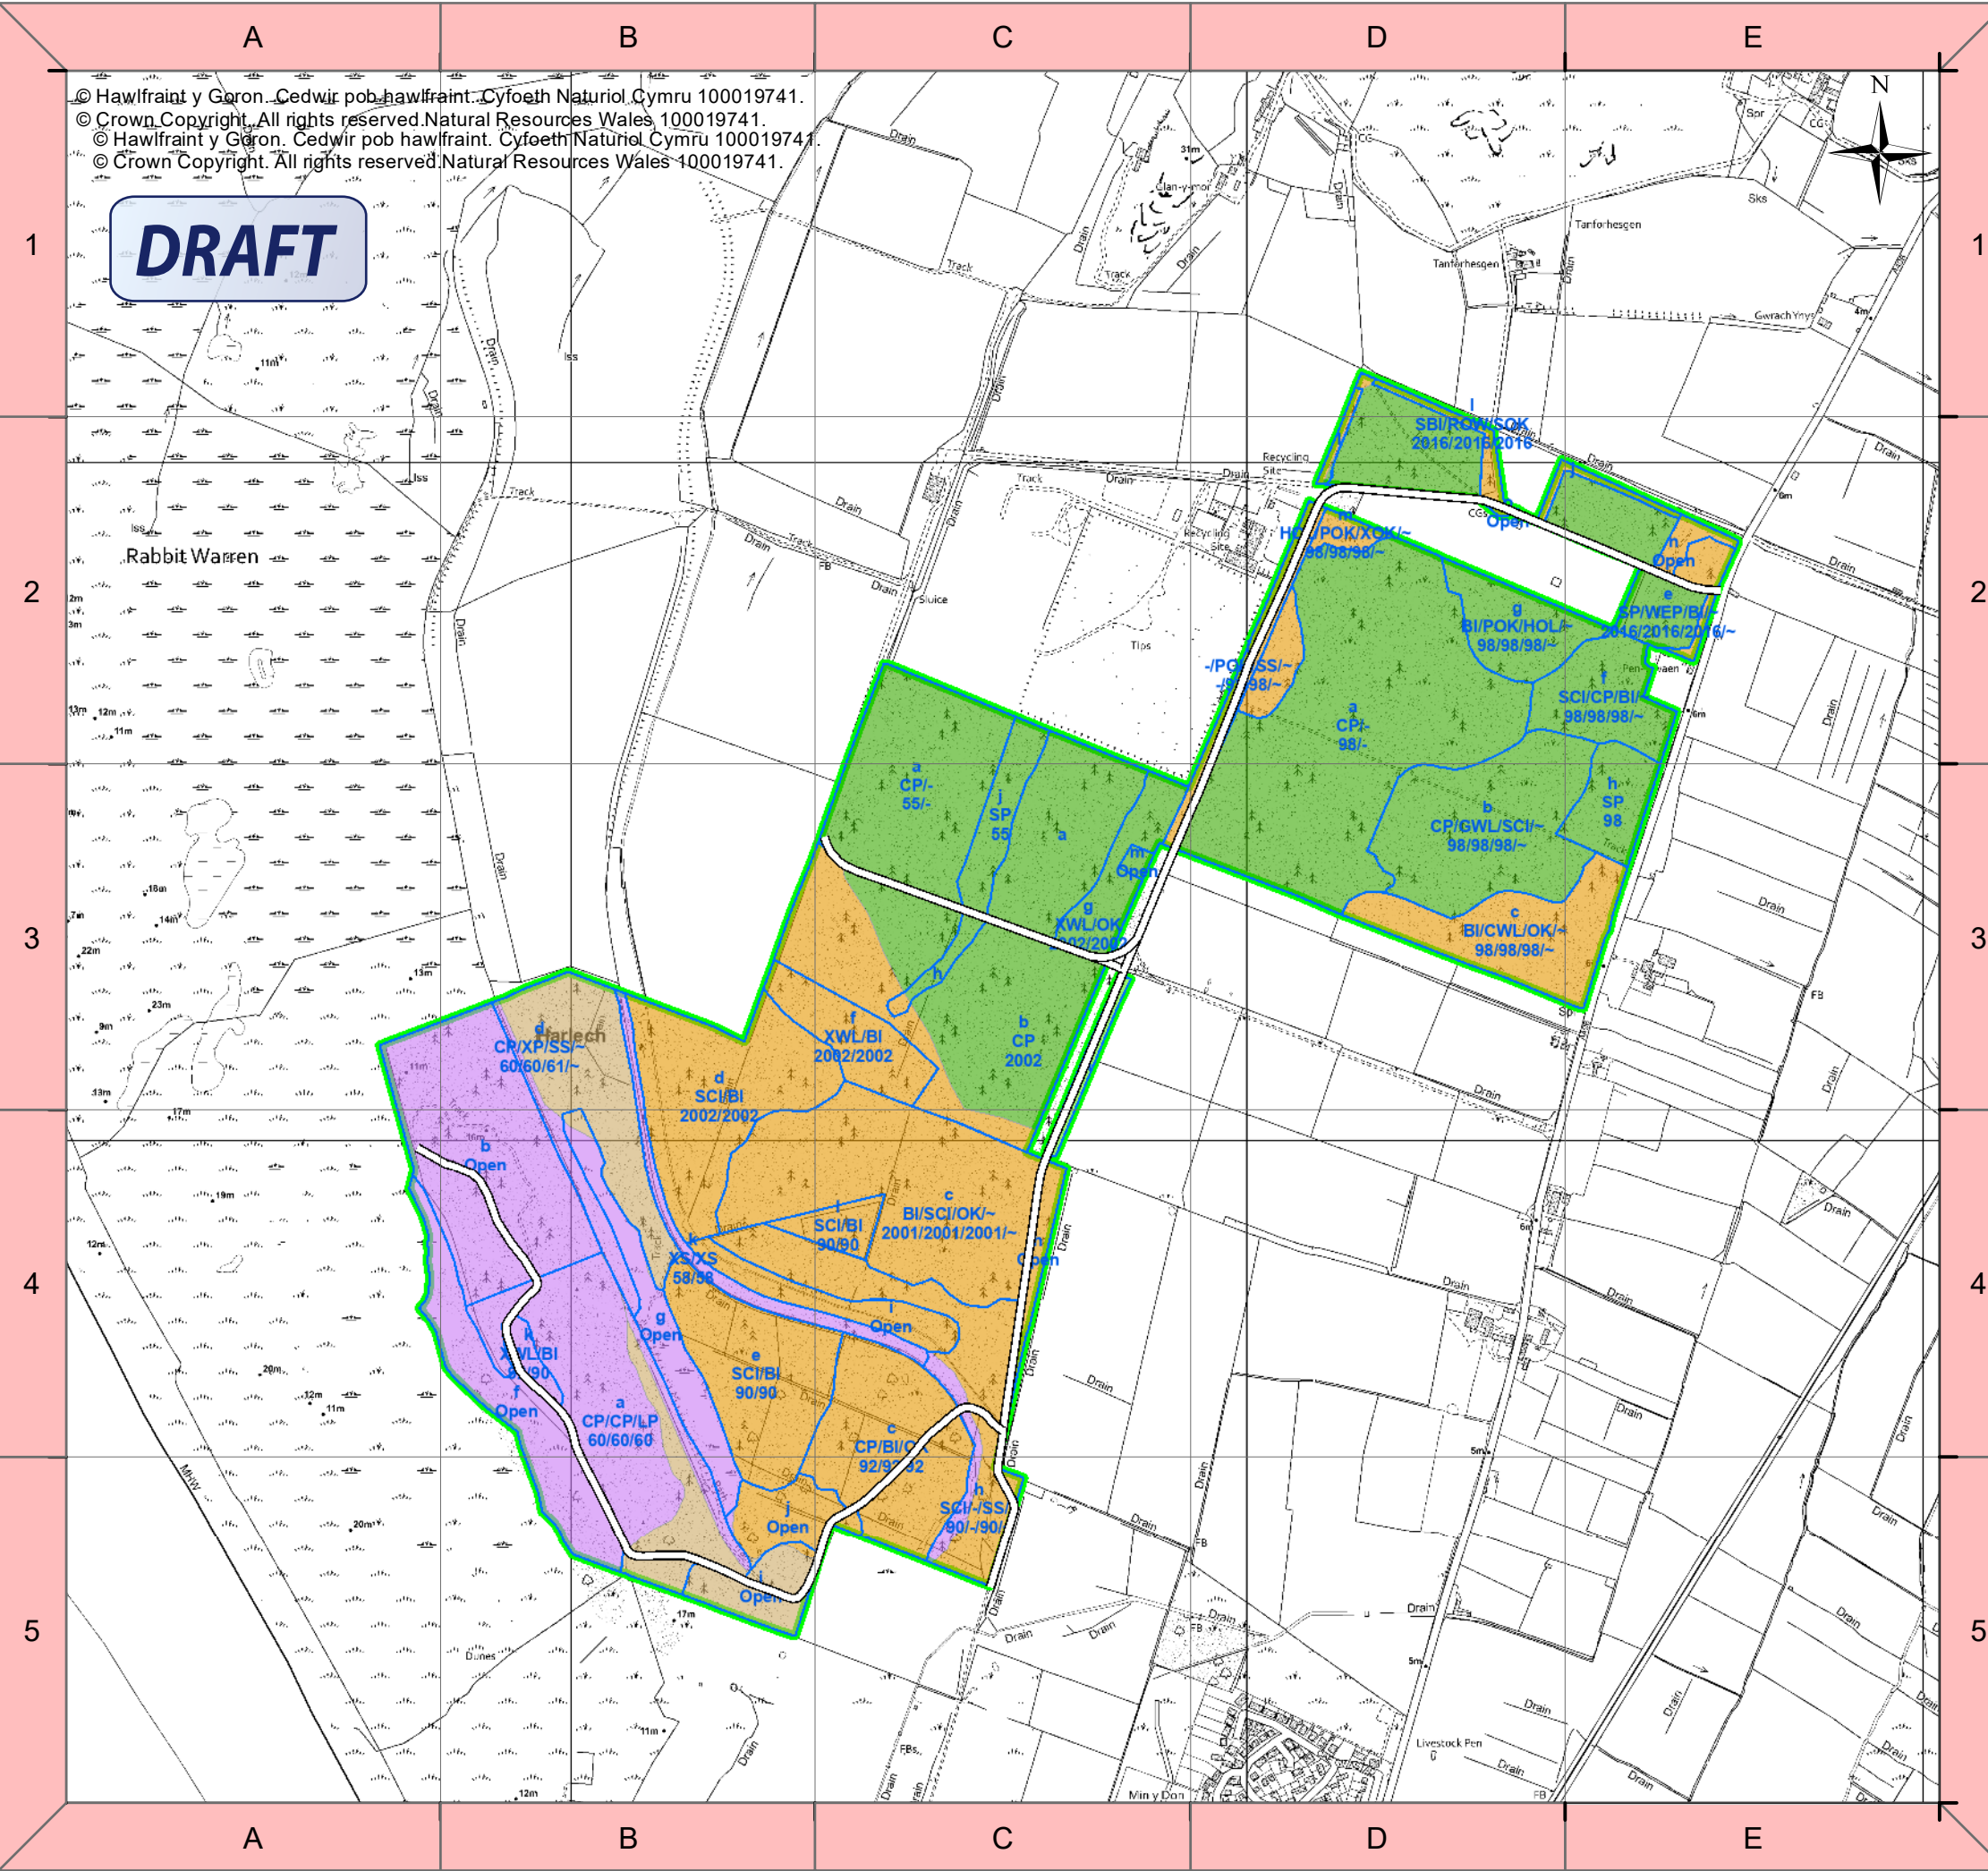

© Hawfrainc y Geron. Cedwir pob hawfrainc. Cyfoeth Naturiol Cymru 100019741.  
© Crown Copyright. All rights reserved. Natural Resources Wales 100019741.  
© Hawfrainc y Geron. Cedwir pob hawfrainc. Cyfoeth Naturiol Cymru 100019741.  
© Crown Copyright. All rights reserved. Natural Resources Wales 100019741.

**DRAFT**

Legend

Forest Roads

— Forest Roads

Sub-compartments

□ Sub-compartments

Scenario Restock Areas  
(Forest Types and Restocking)

- Riparian Woodland
- Mixed Woodland
- Predominantly Broadleaf
- Mixed Woodland Predominantly Conifer
- Upland Wales - Lower Exposure
- Upland Wales - Higher Exposure
- Successional Woodland
- Open Land
- Other Land
- Undefined
- Blocks