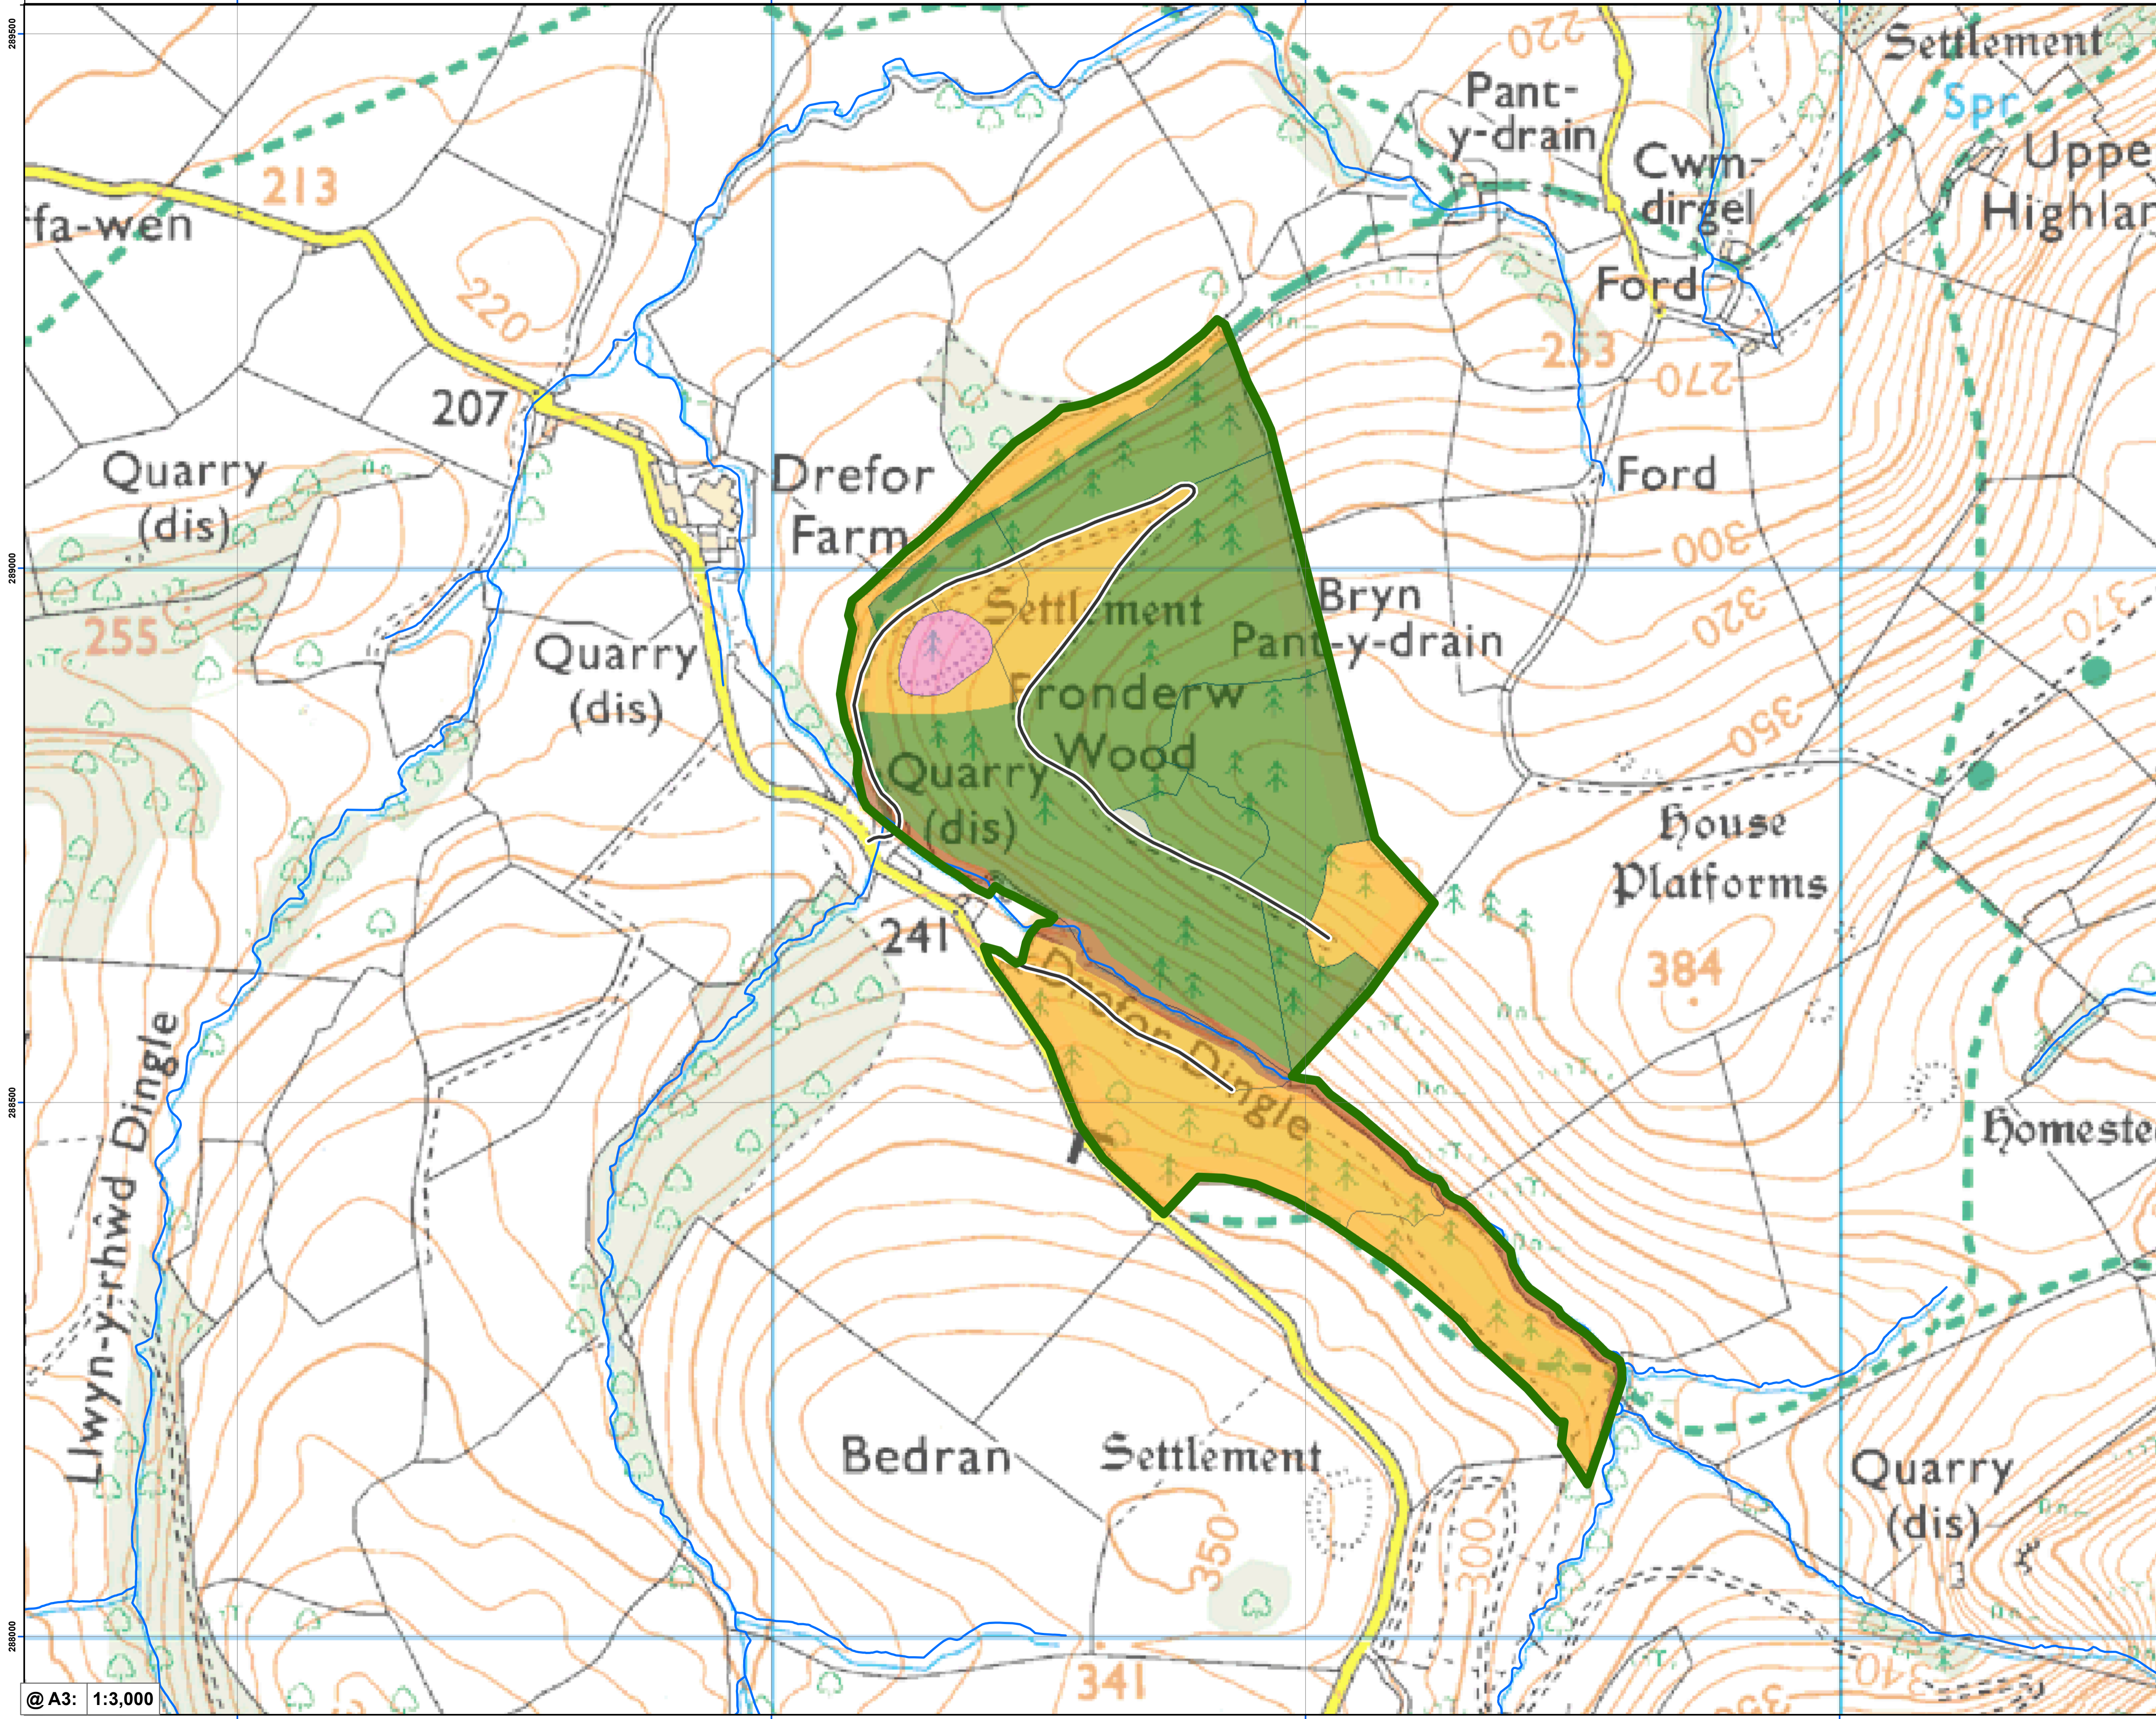

# Cynllun Adnoddau Coedwig Ceri - Cynefinoedd a Mathau o Goedwigoedd (tudalen 3)

## Ceri Forest Resource Plan - Indicative Forest Types (page 3)

- Ffordd y goedwig - Forest roads
  - Ffin coedwig - Forest boundary
  - Is-adranau coedwig - Forest subcompartments
  - Afonydd a nentydd - Rivers and streams
- Cynefinoedd a Mathau o Goedwigoedd - Indicative Forest Types**
- Coetiroedd cymysg llydanddail gan bennaf - Mixed mainly broadleaf
  - Coetiroedd cymysg conwydd gan bennaf - Mixed mainly conifer
  - Tir agored - Open land
  - Tir arall - Other land
  - Coetir glannau afonl - Riparian woodland
  - Coetir olynol - Successional woodland
  - Ucheldir Cymru mwy agored - Upland Wales higher exposure
  - Ucheldir Cymru llai agored - Upland Wales lower exposure