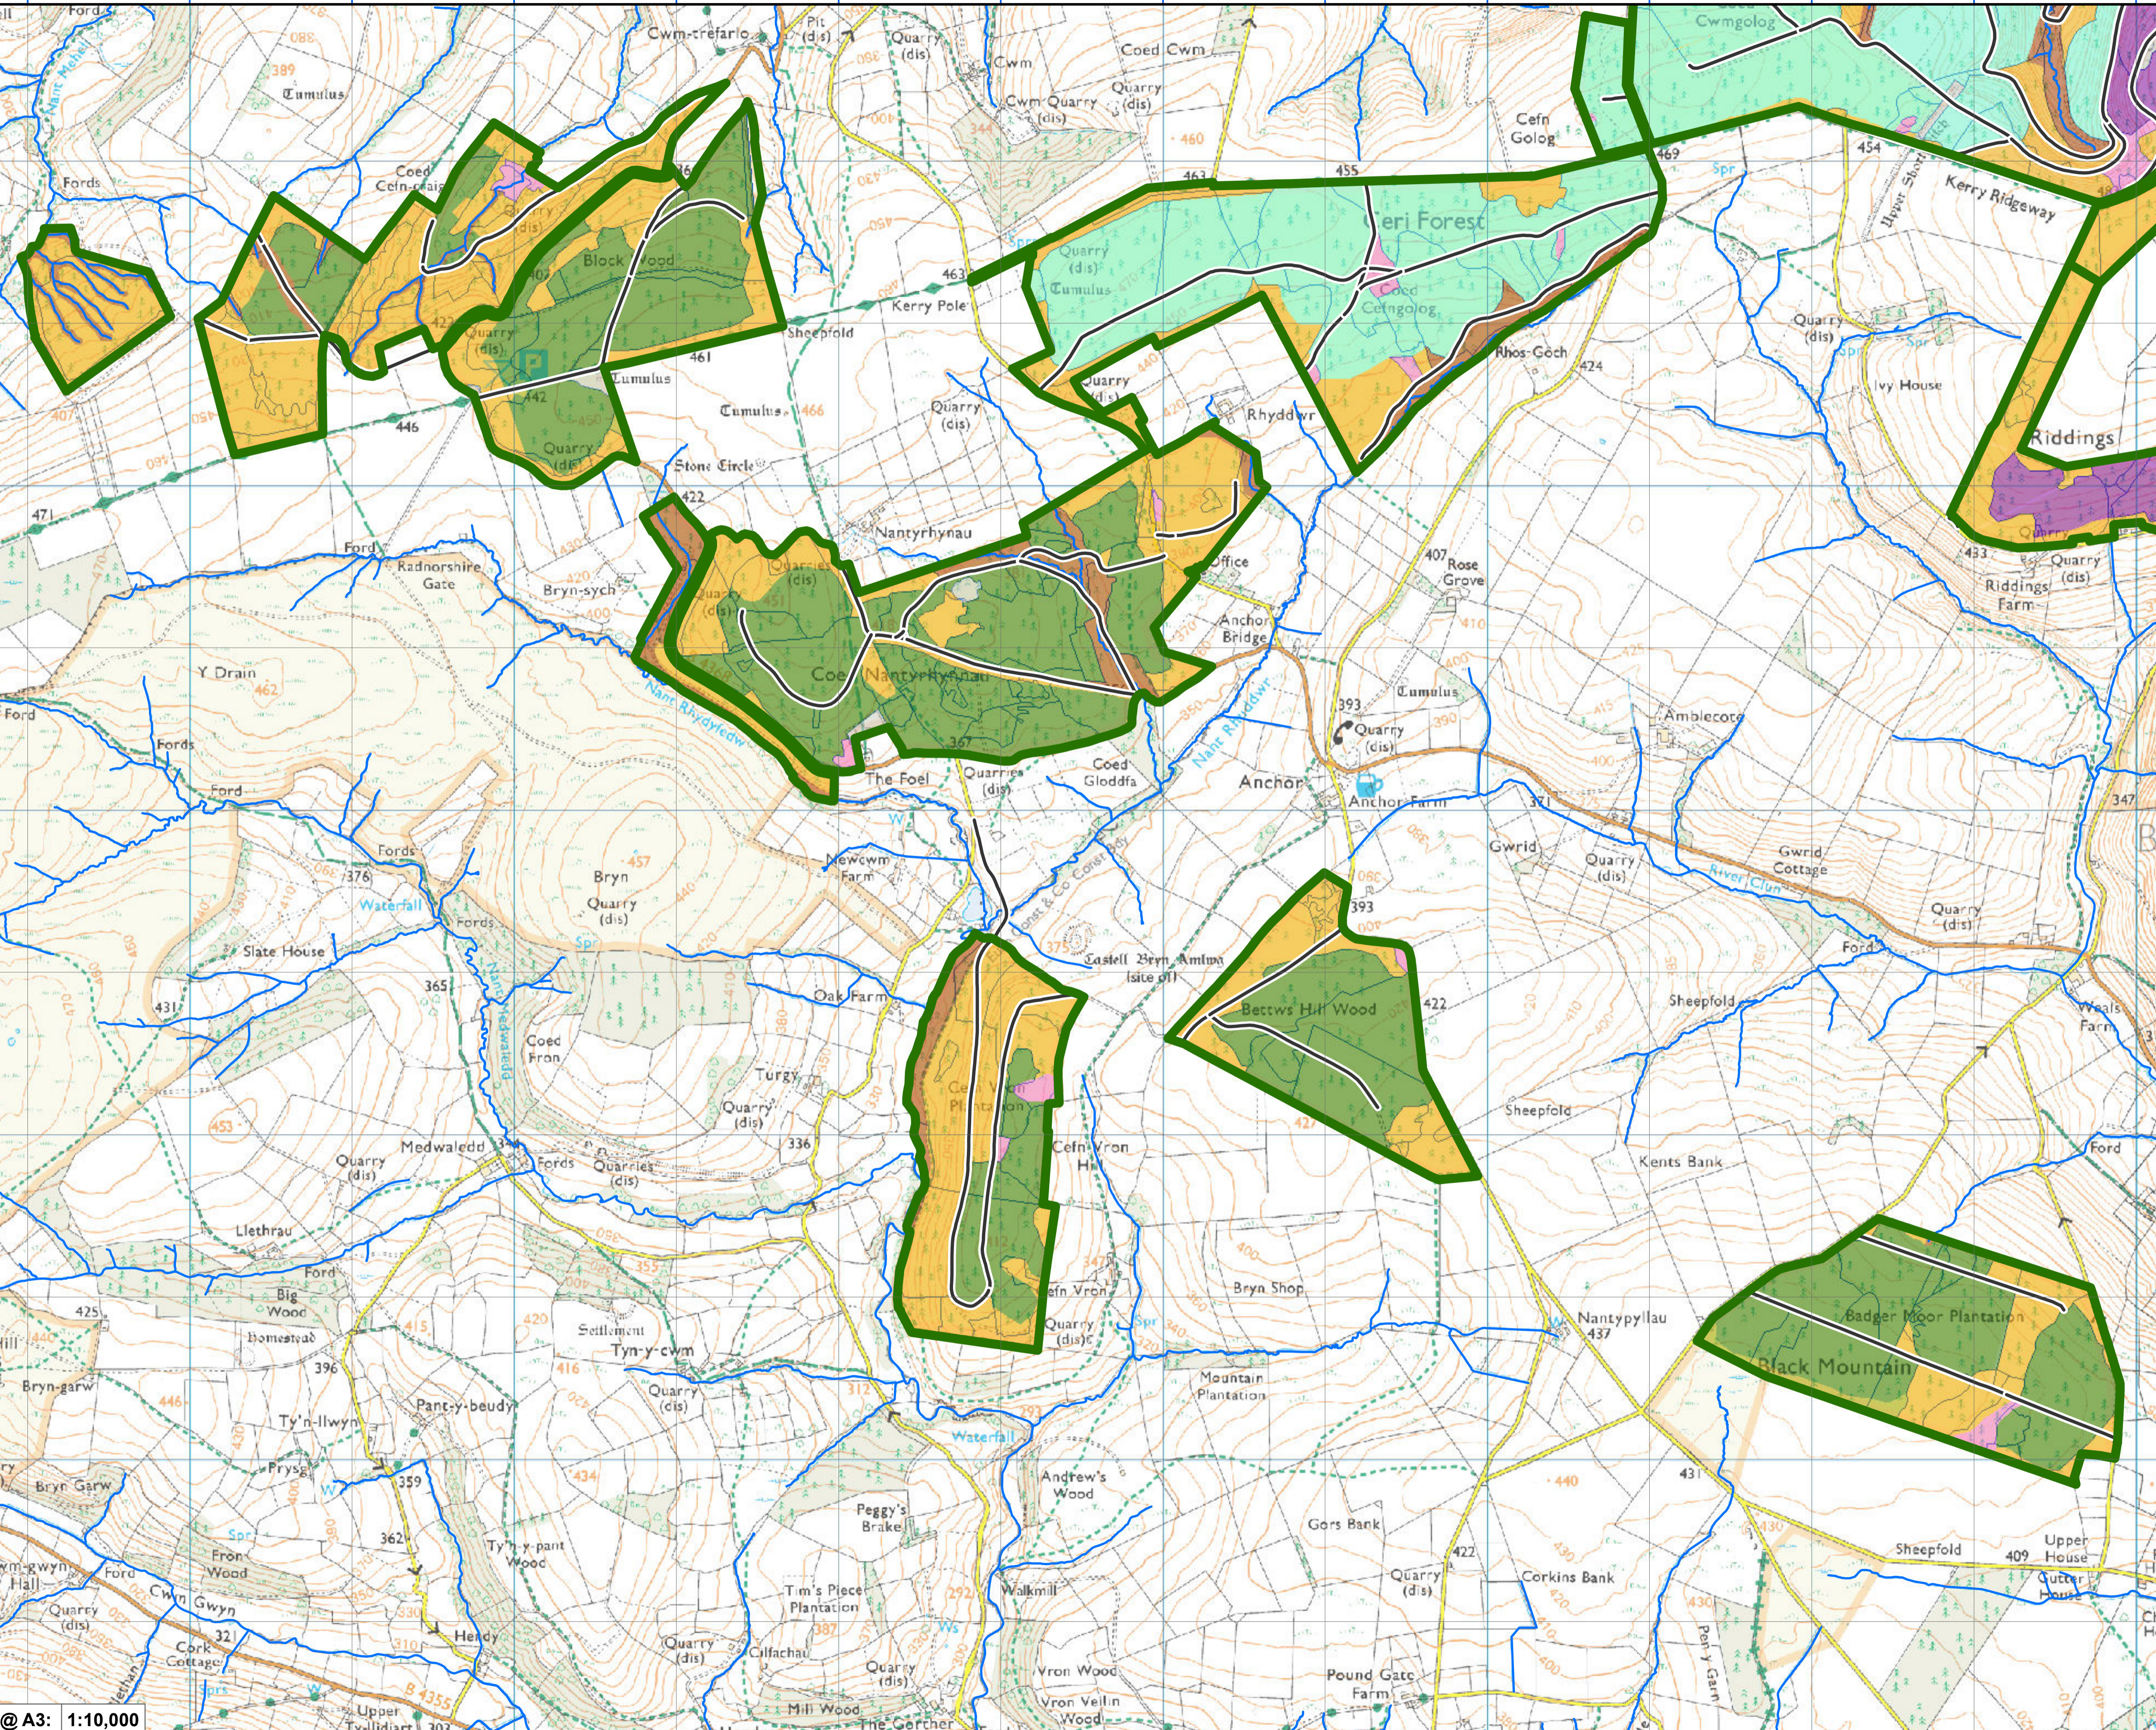

# Cynllun Adnoddau Coedwig Ceri - Cynefinoedd a Mathau o Goedwigoedd (tudalen 2)

## Ceri Forest Resource Plan - Indicative Forest Types (page 2)

Ffordd y goedwig - Forest roads  
 Ffin coedwig - Forest boundary  
 Is-adranau coedwig - Forest subcompartments  
 Afonydd a nentydd - Rivers and streams

**Cynefinoedd a Mathau o Goedwigoedd - Indicative Forest Types**

- Coetiroedd cymysg llydanddail gan bennaf - Mixed mainly broadleaf
- Coetiroedd cymysg conwydd gan bennaf - Mixed mainly conifer
- Tir agored - Open land
- Tir arall - Other land
- Coetir glannau afonl - Riparian woodland
- Coetir olynol - Successional woodland
- Ucheldir Cymru mwy agored - Upland Wales higher exposure
- Ucheldir Cymru llai agored - Upland Wales lower exposure