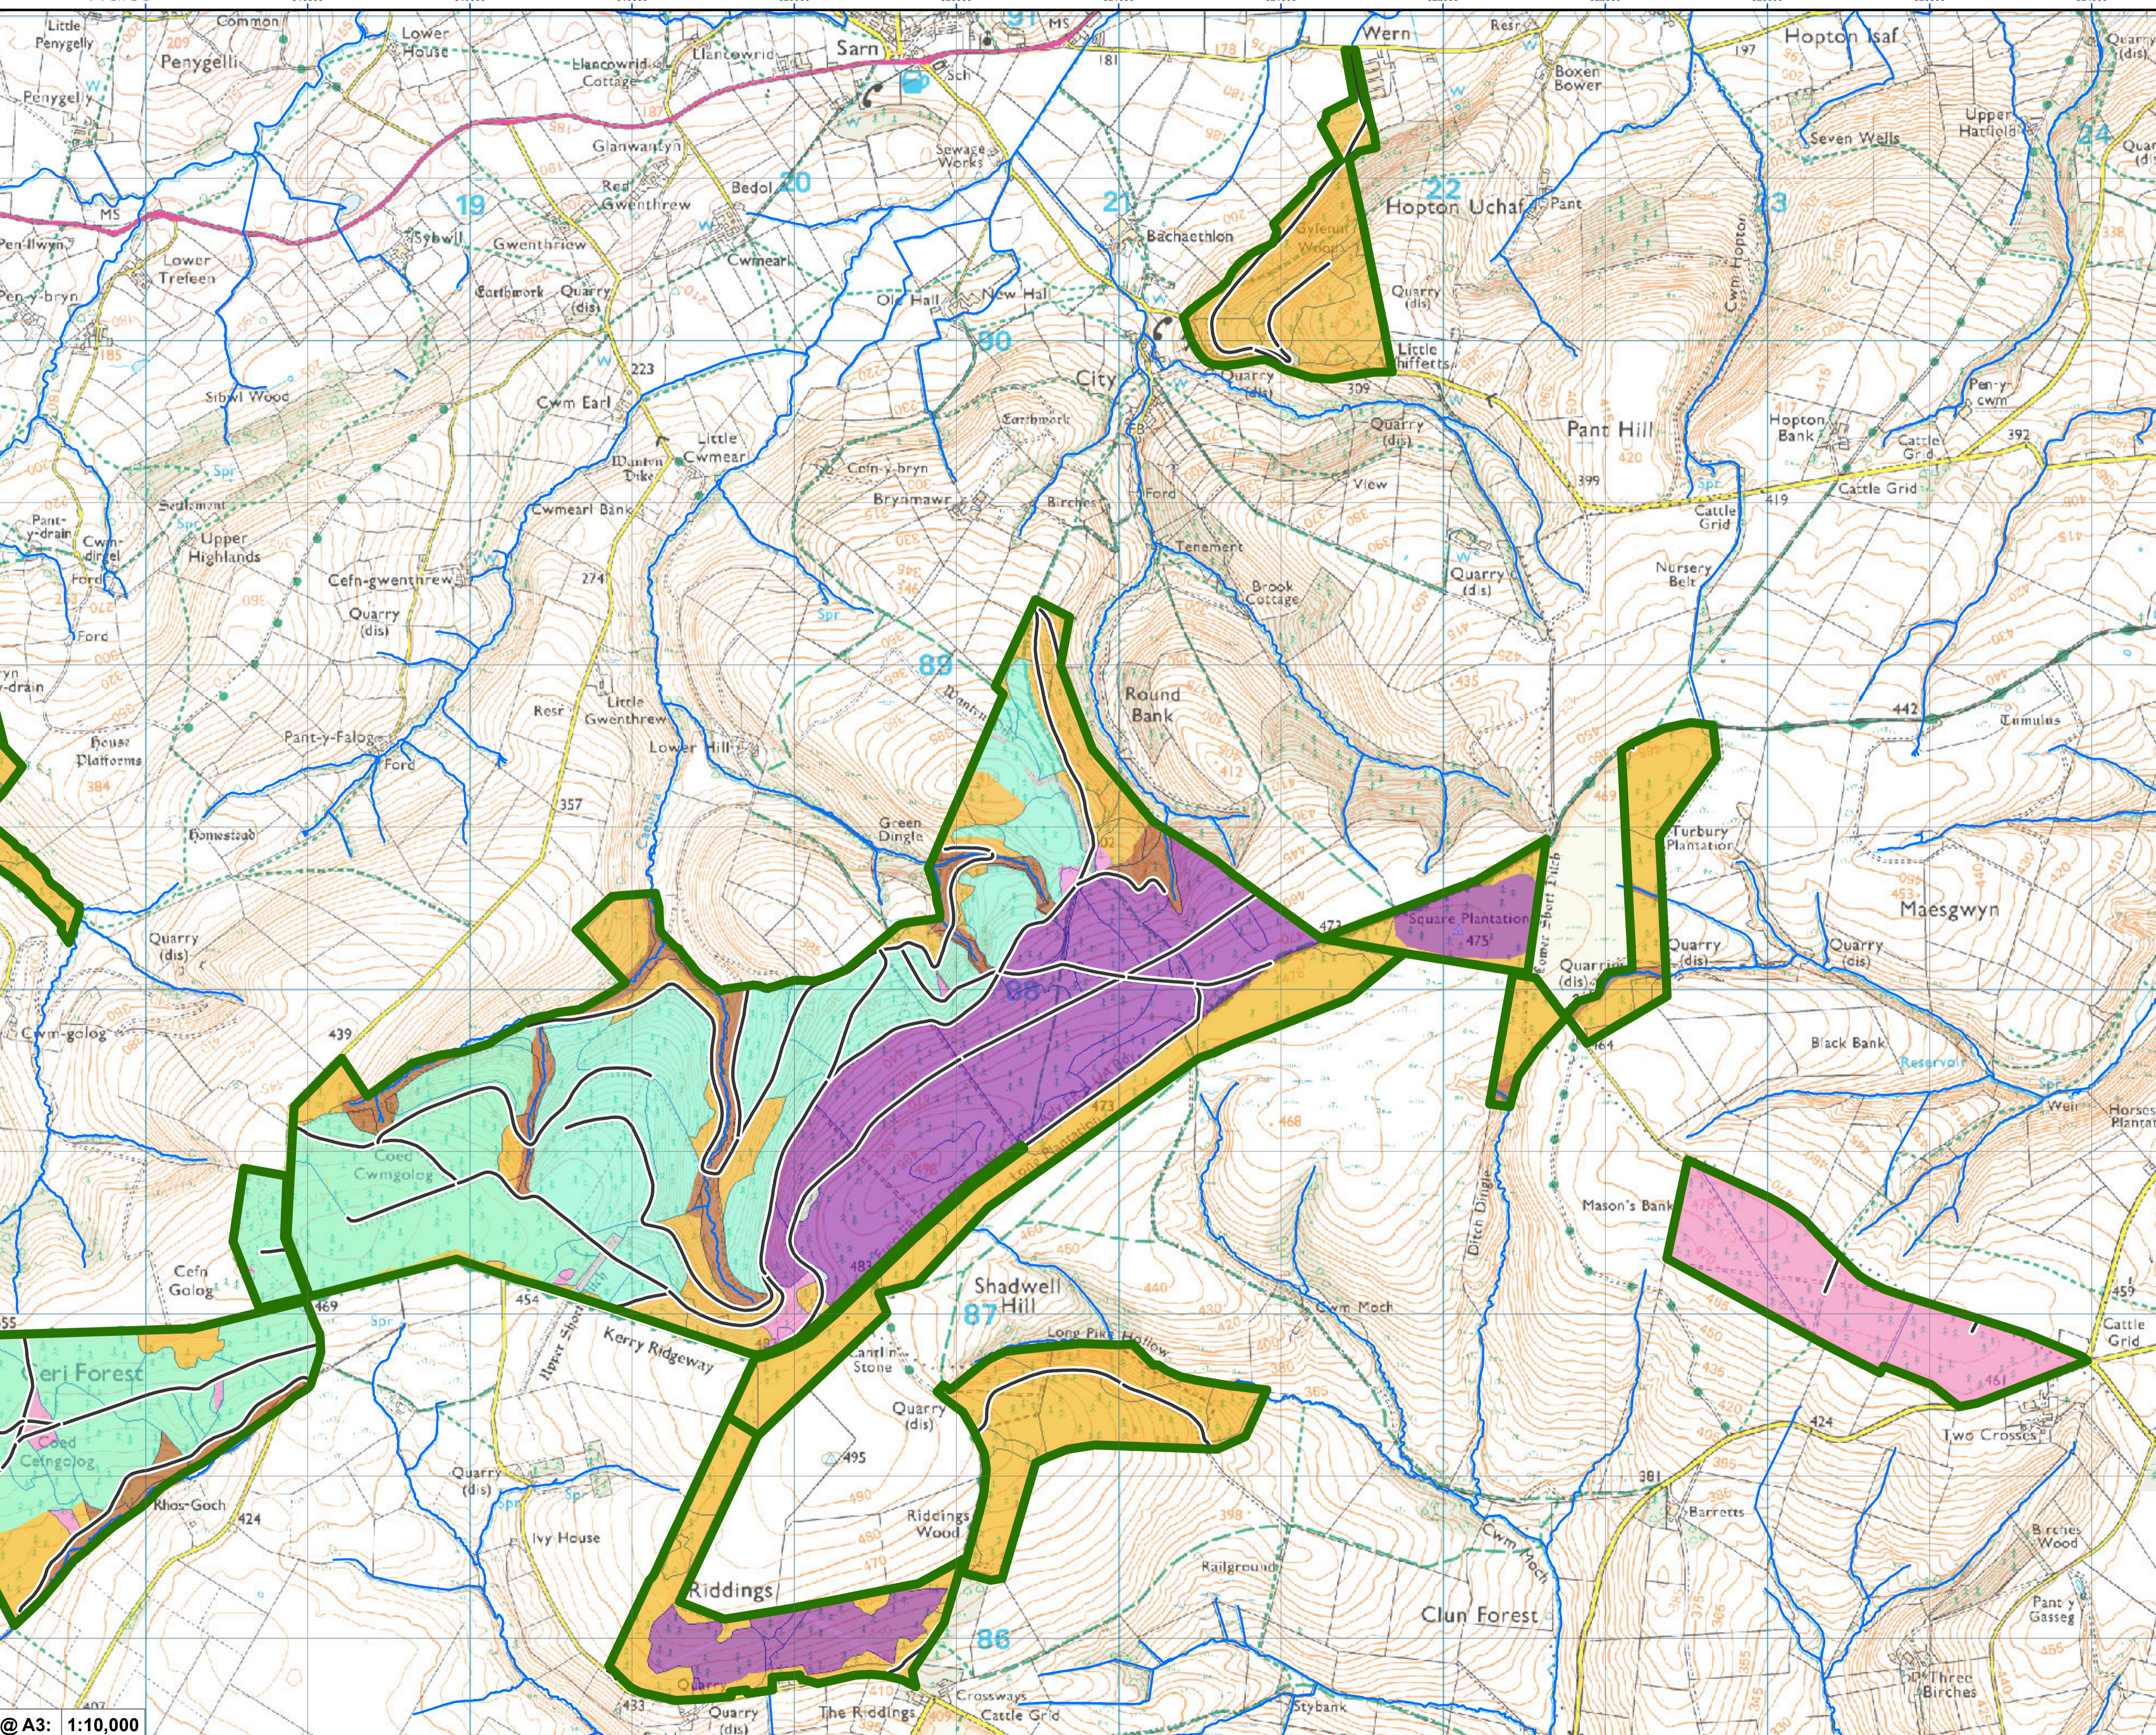

# Cynllun Adnoddau Coedwig Ceri - Cynefinoedd a Mathau o Goedwigoedd (tudalen 1)

## Ceri Forest Resource Plan - Indicative Forest Types (page 1)

-  Ffordd y goedwig - Forest roads
-  Ffin coedwig - Forest boundary
-  Is-adrannau coedwig - Forest subcompartments
-  Afonydd a nentydd - Rivers and streams

**Cynefinoedd a Mathau o Goedwigoedd - Indicative Forest Types**

-  Coetiroedd cymysg llydanddail gan bennaf - Mixed mainly broadleaf
-  Coetiroedd cymysg conwydd gan bennaf - Mixed mainly conifer
-  Tir agored - Open land
-  Tir arall - Other land
-  Coetir glannau afonl - Riparian woodland
-  Coetir olynol - Successional woodland
-  Ucheldir Cymru mwy agored - Upland Wales higher exposure
-  Ucheldir Cymru llai agored - Upland Wales lower exposure