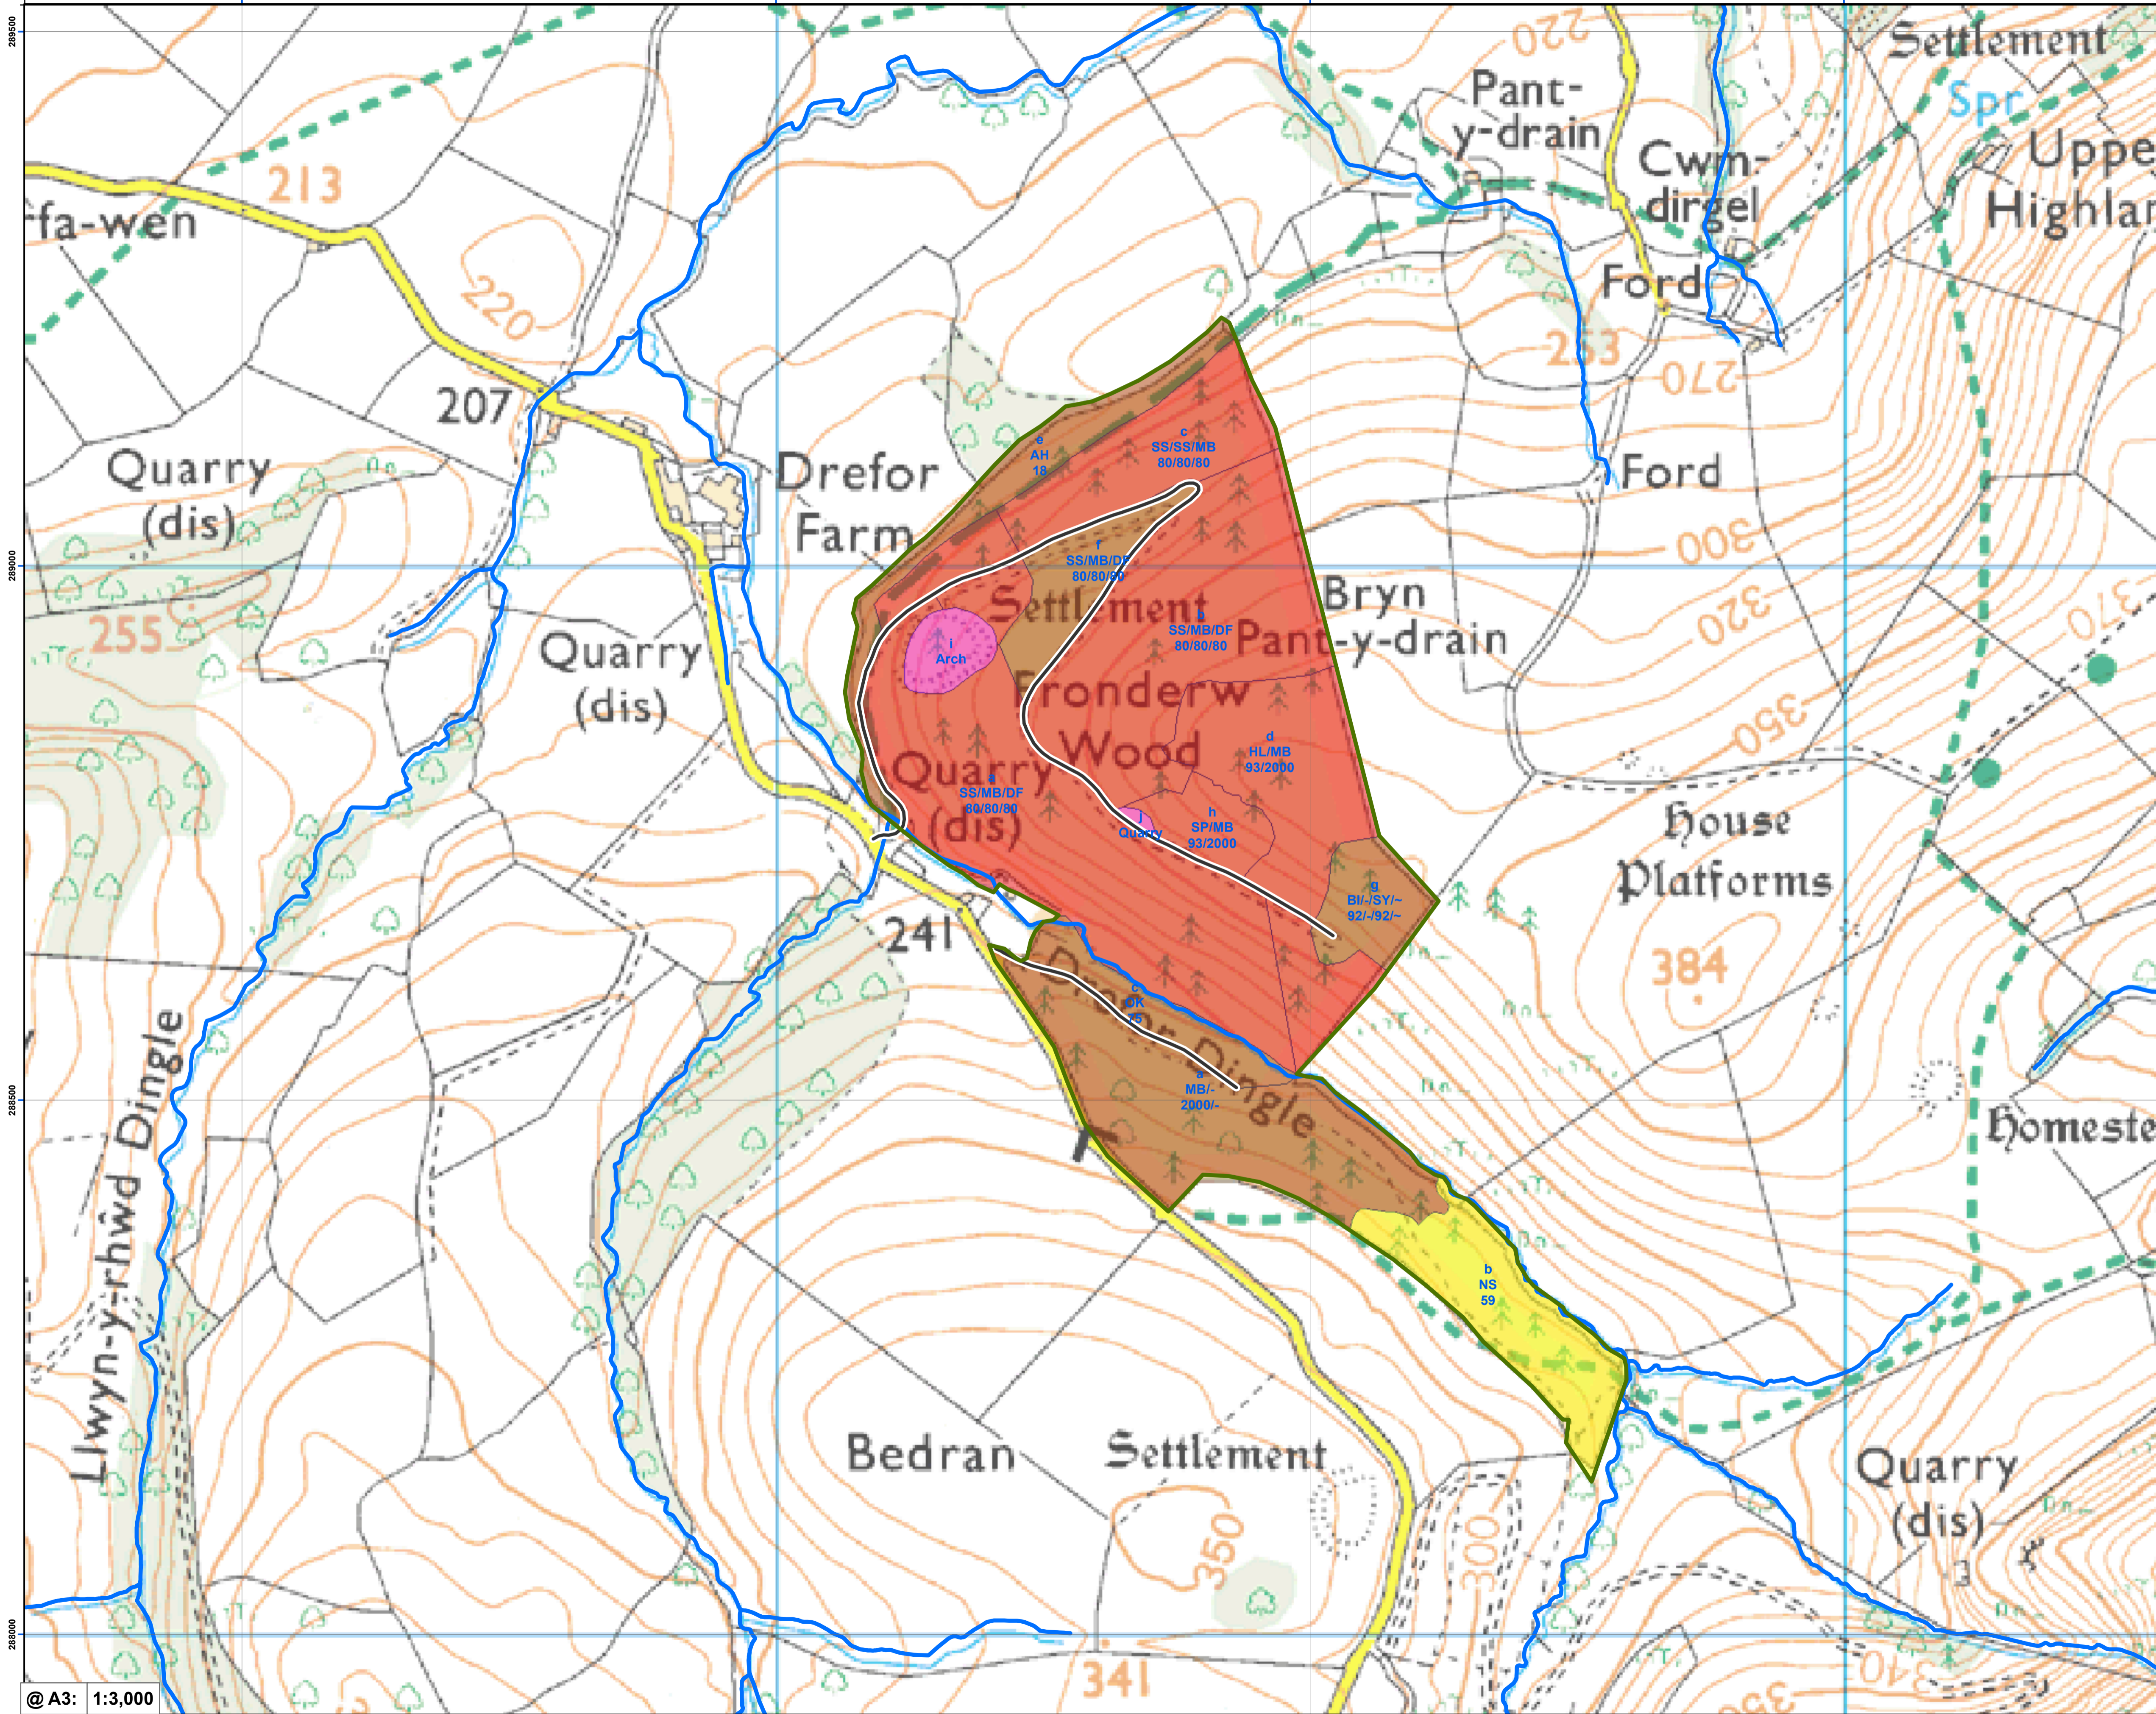

# Cynllun Adnoddau Coedwig Ceri - Systemau Rheoli Coedwigoedd (tudalen 3)

## Ceri Forest Resource Plan - Forest Management Systems (page 3)

- Ffin coedwig - Forest boundary
  - Ffordd y goedwig - Forest roads
  - Afonydd a nentydd - Rivers and streams
  - Is-adrannau coedwig - Forest subcompartments
- Systemau Rheoli Coedwigoedd - Forest Management Systems**
- Heb ei aseinio, coed ifanc - Unassigned, young trees
  - Systemau Coedwriaeth Effaith Isel - Low Impact Silvicultural Systems
  - 2027-31 Torri coed - Fell
  - 2032-36 Torri coed - Fell
  - 2037-41 Torri coed - Fell
  - 2042-46 Torri coed - Fell
  - 2047-51 Torri coed - Fell
  - 2052-56 Torri coed - Fell
  - Ymriad lleiaf - Minimum intervention
  - Cadw hirdymor - Long term retention
  - Gwarchodfa Naturiol - Natural Reserve
  - Tir agored - Open land