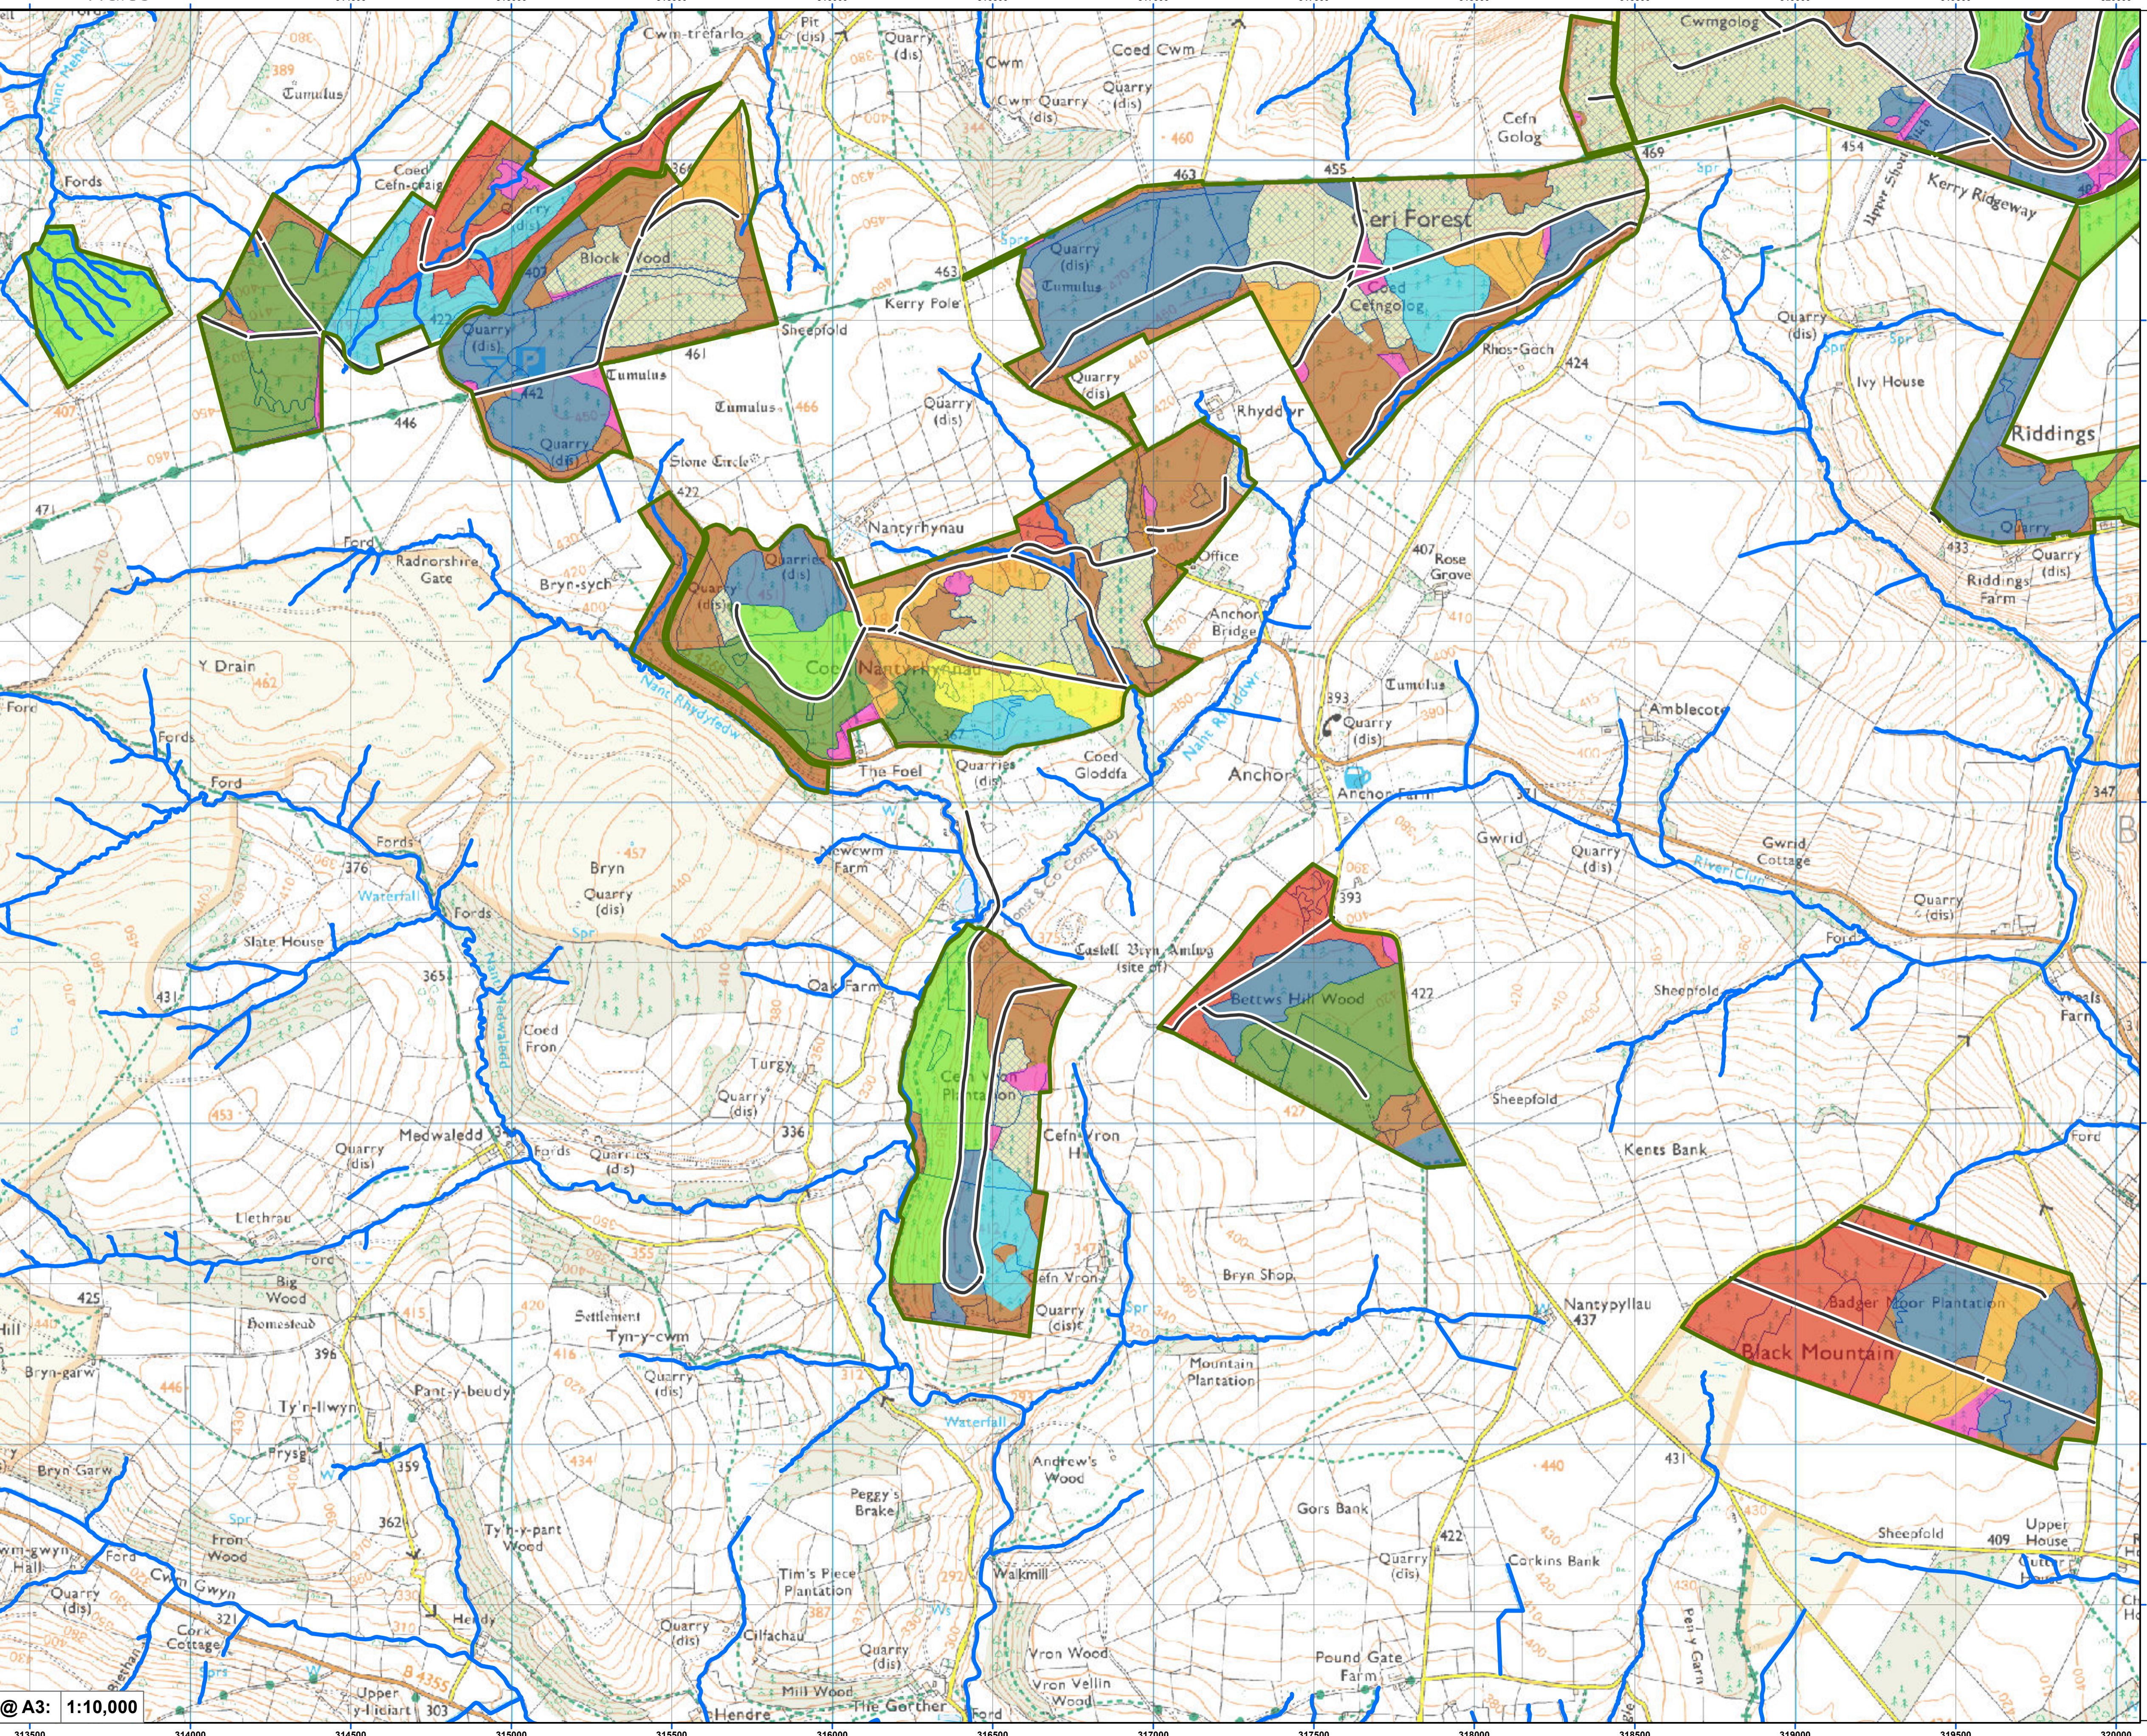

Cynllun Adnoddau Coedwig Ceri - Systemau Rheoli Coedwigoedd (tudalen 2)

Ceri Forest Resource Plan - Forest Management Systems (page 2)

- Ffin coedwig - Forest boundary
 - Ffordd y goedwig - Forest roads
 - Afonydd a nentydd - Rivers and streams
 - Is-adranau coedwig - Forest subcompartments
- Systemau Rheoli Coedwigoedd - Forest Management Systems**
- Heb ei aseinio, coed ifanc - Unassigned, young trees
 - Systemau Coedwriaeth Effaith Isel - Low Impact Silvicultural Systems
 - 2027-31 Torri coed - Fell
 - 2032-36 Torri coed - Fell
 - 2037-41 Torri coed - Fell
 - 2042-46 Torri coed - Fell
 - 2047-51 Torri coed - Fell
 - 2052-56 Torri coed - Fell
 - Ymyriad lleiaf - Minimum intervention
 - Cadw hirdymor - Long term retention
 - Gwarchodfa Naturiol - Natural Reserve
 - Tir agored - Open land