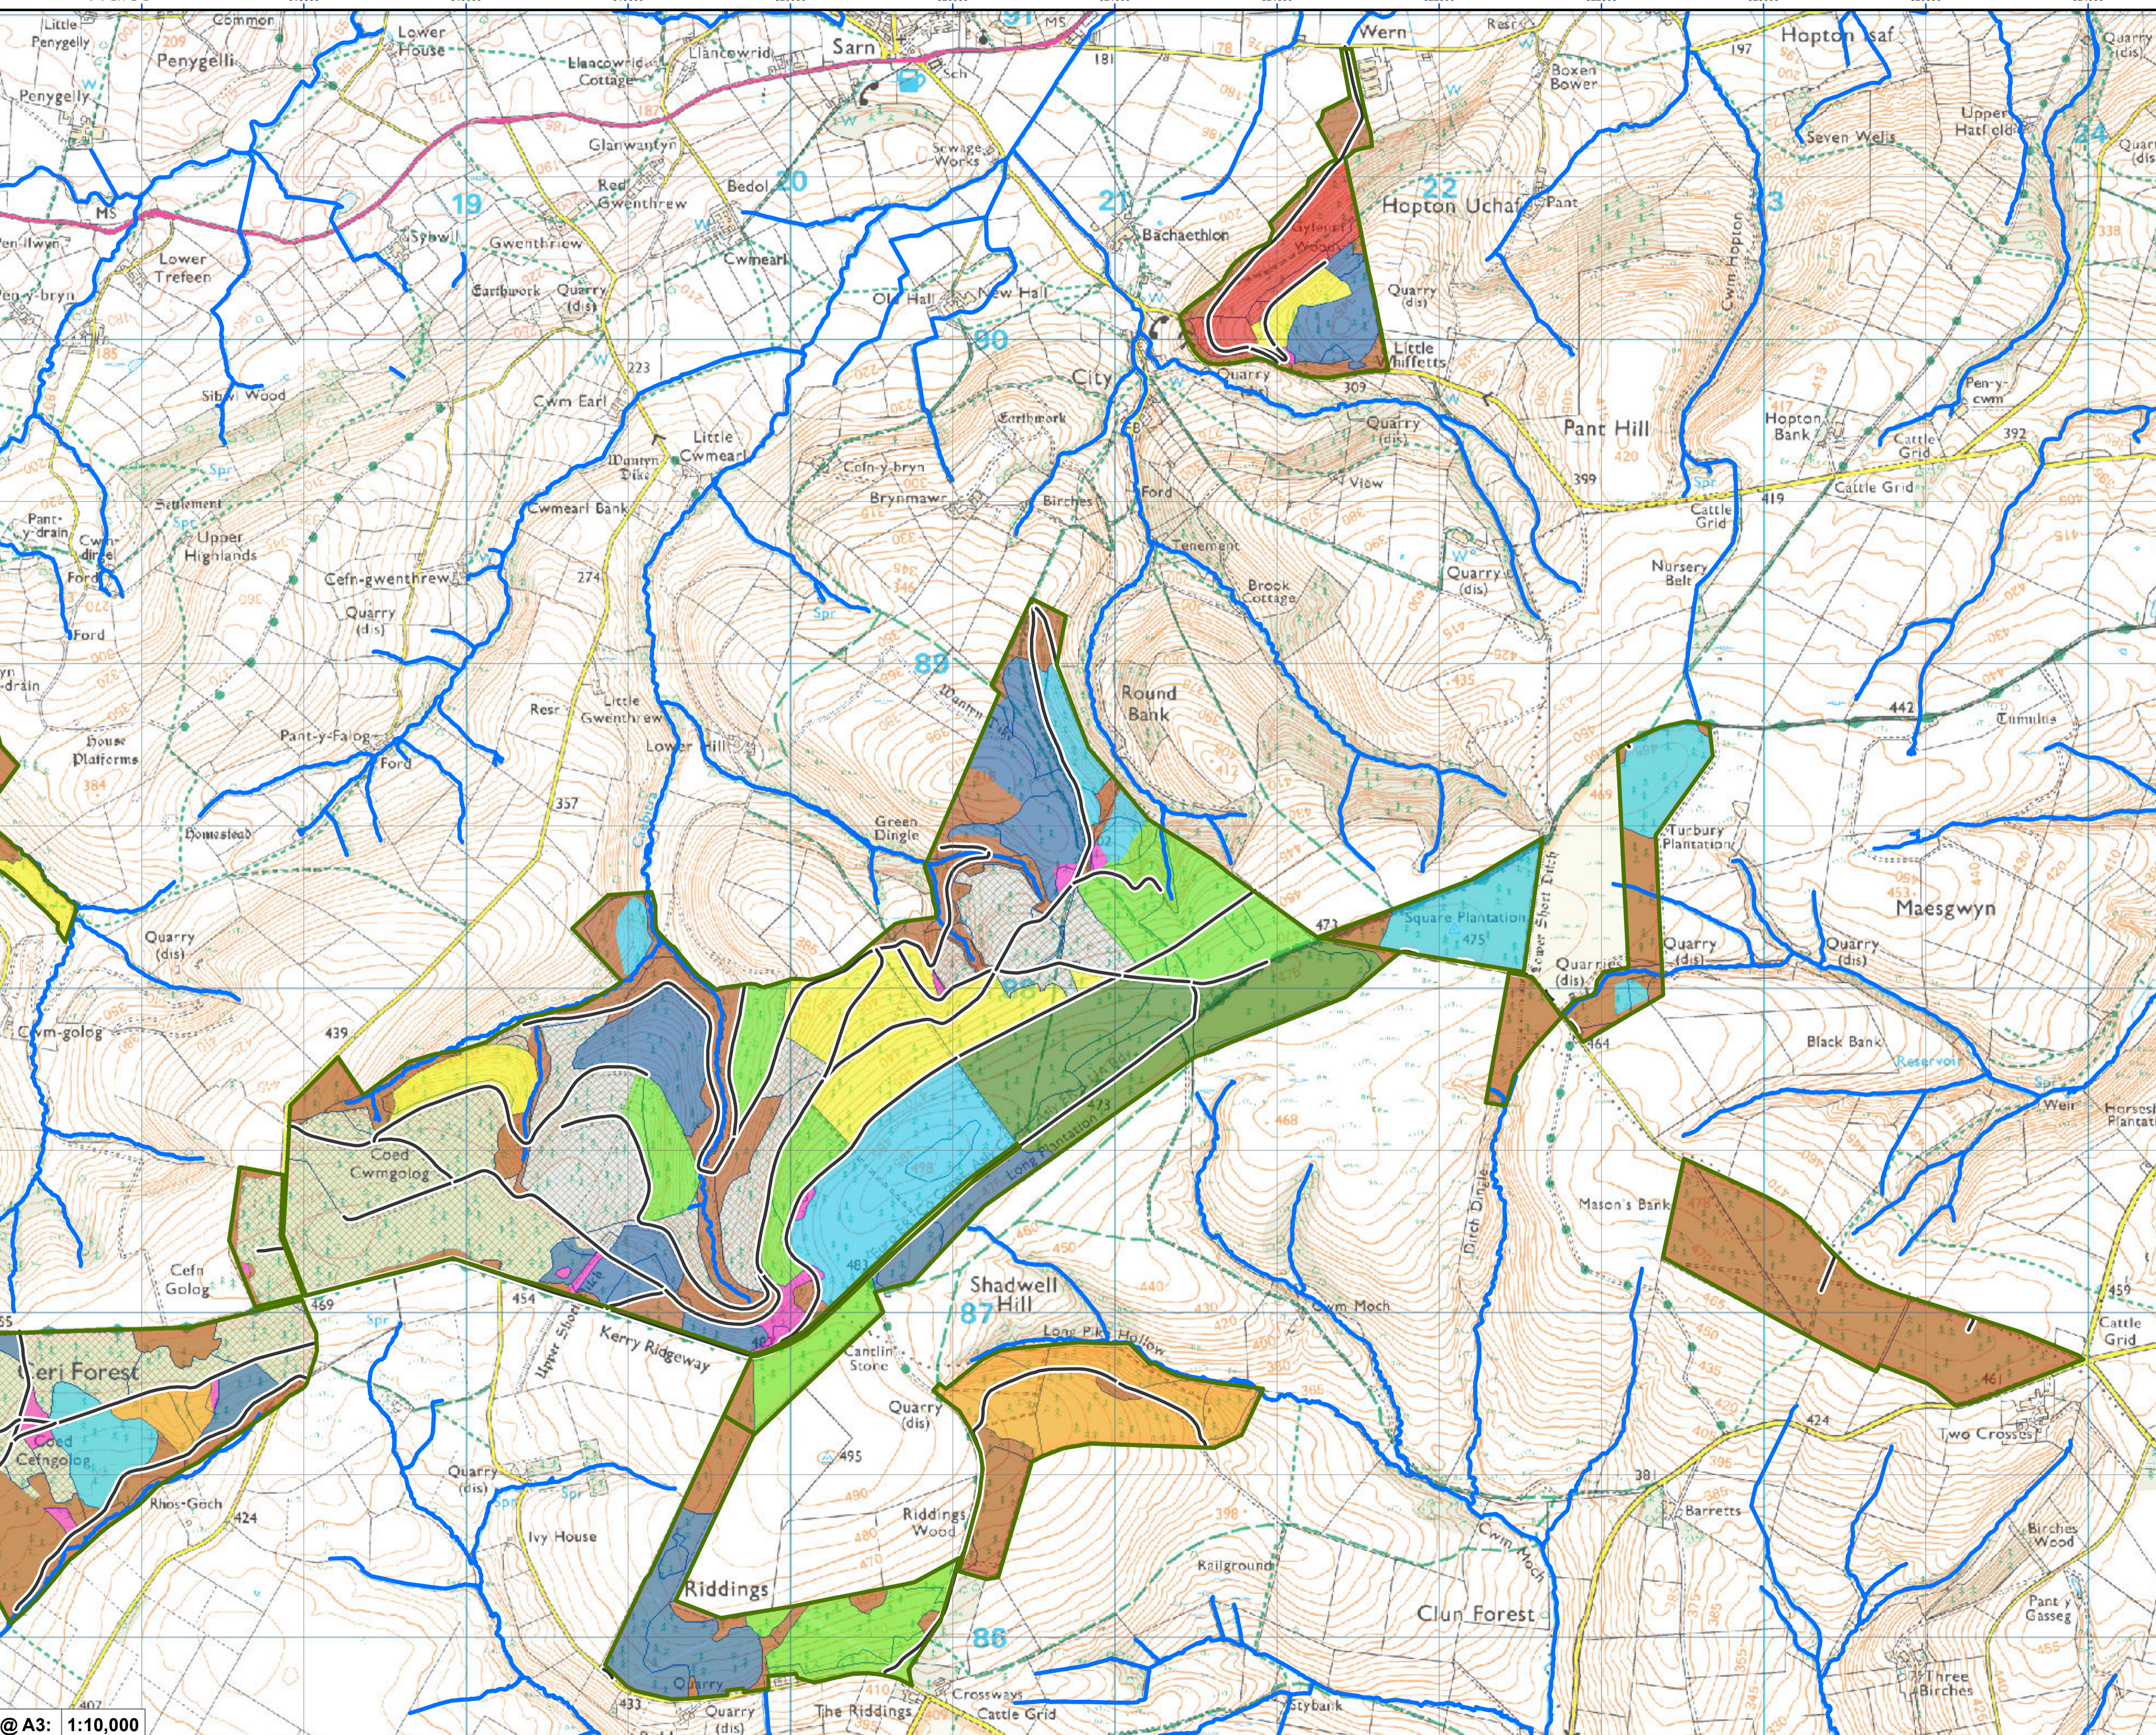

Cynllun Adnoddau Coedwig Ceri - Systemau Rheoli Coedwigoedd (tudalen 1)

Ceri Forest Resource Plan - Forest Management Systems (page 1)

- Ffin coedwig - Forest boundary
 - Ffordd y goedwig - Forest roads
 - Afonydd a nentydd - Rivers and streams
 - Is-adranau coedwig - Forest subcompartments
- Systemau Rheoli Coedwigoedd - Forest Management Systems**
- Heb ei aseinio, coed ifanc - Unassigned, young trees
 - Systemau Coedwriaeth Effaith Isel - Low Impact Silvicultural Systems
 - 2027-31 Torri coed - Fell
 - 2032-36 Torri coed - Fell
 - 2037-41 Torri coed - Fell
 - 2042-46 Torri coed - Fell
 - 2047-51 Torri coed - Fell
 - 2052-56 Torri coed - Fell
 - Ymyriad lleiaf - Minimum intervention
 - Cadw hirdymor - Long term retention
 - Gwarchodfa Naturiol - Natural Reserve
 - Tir agored - Open land