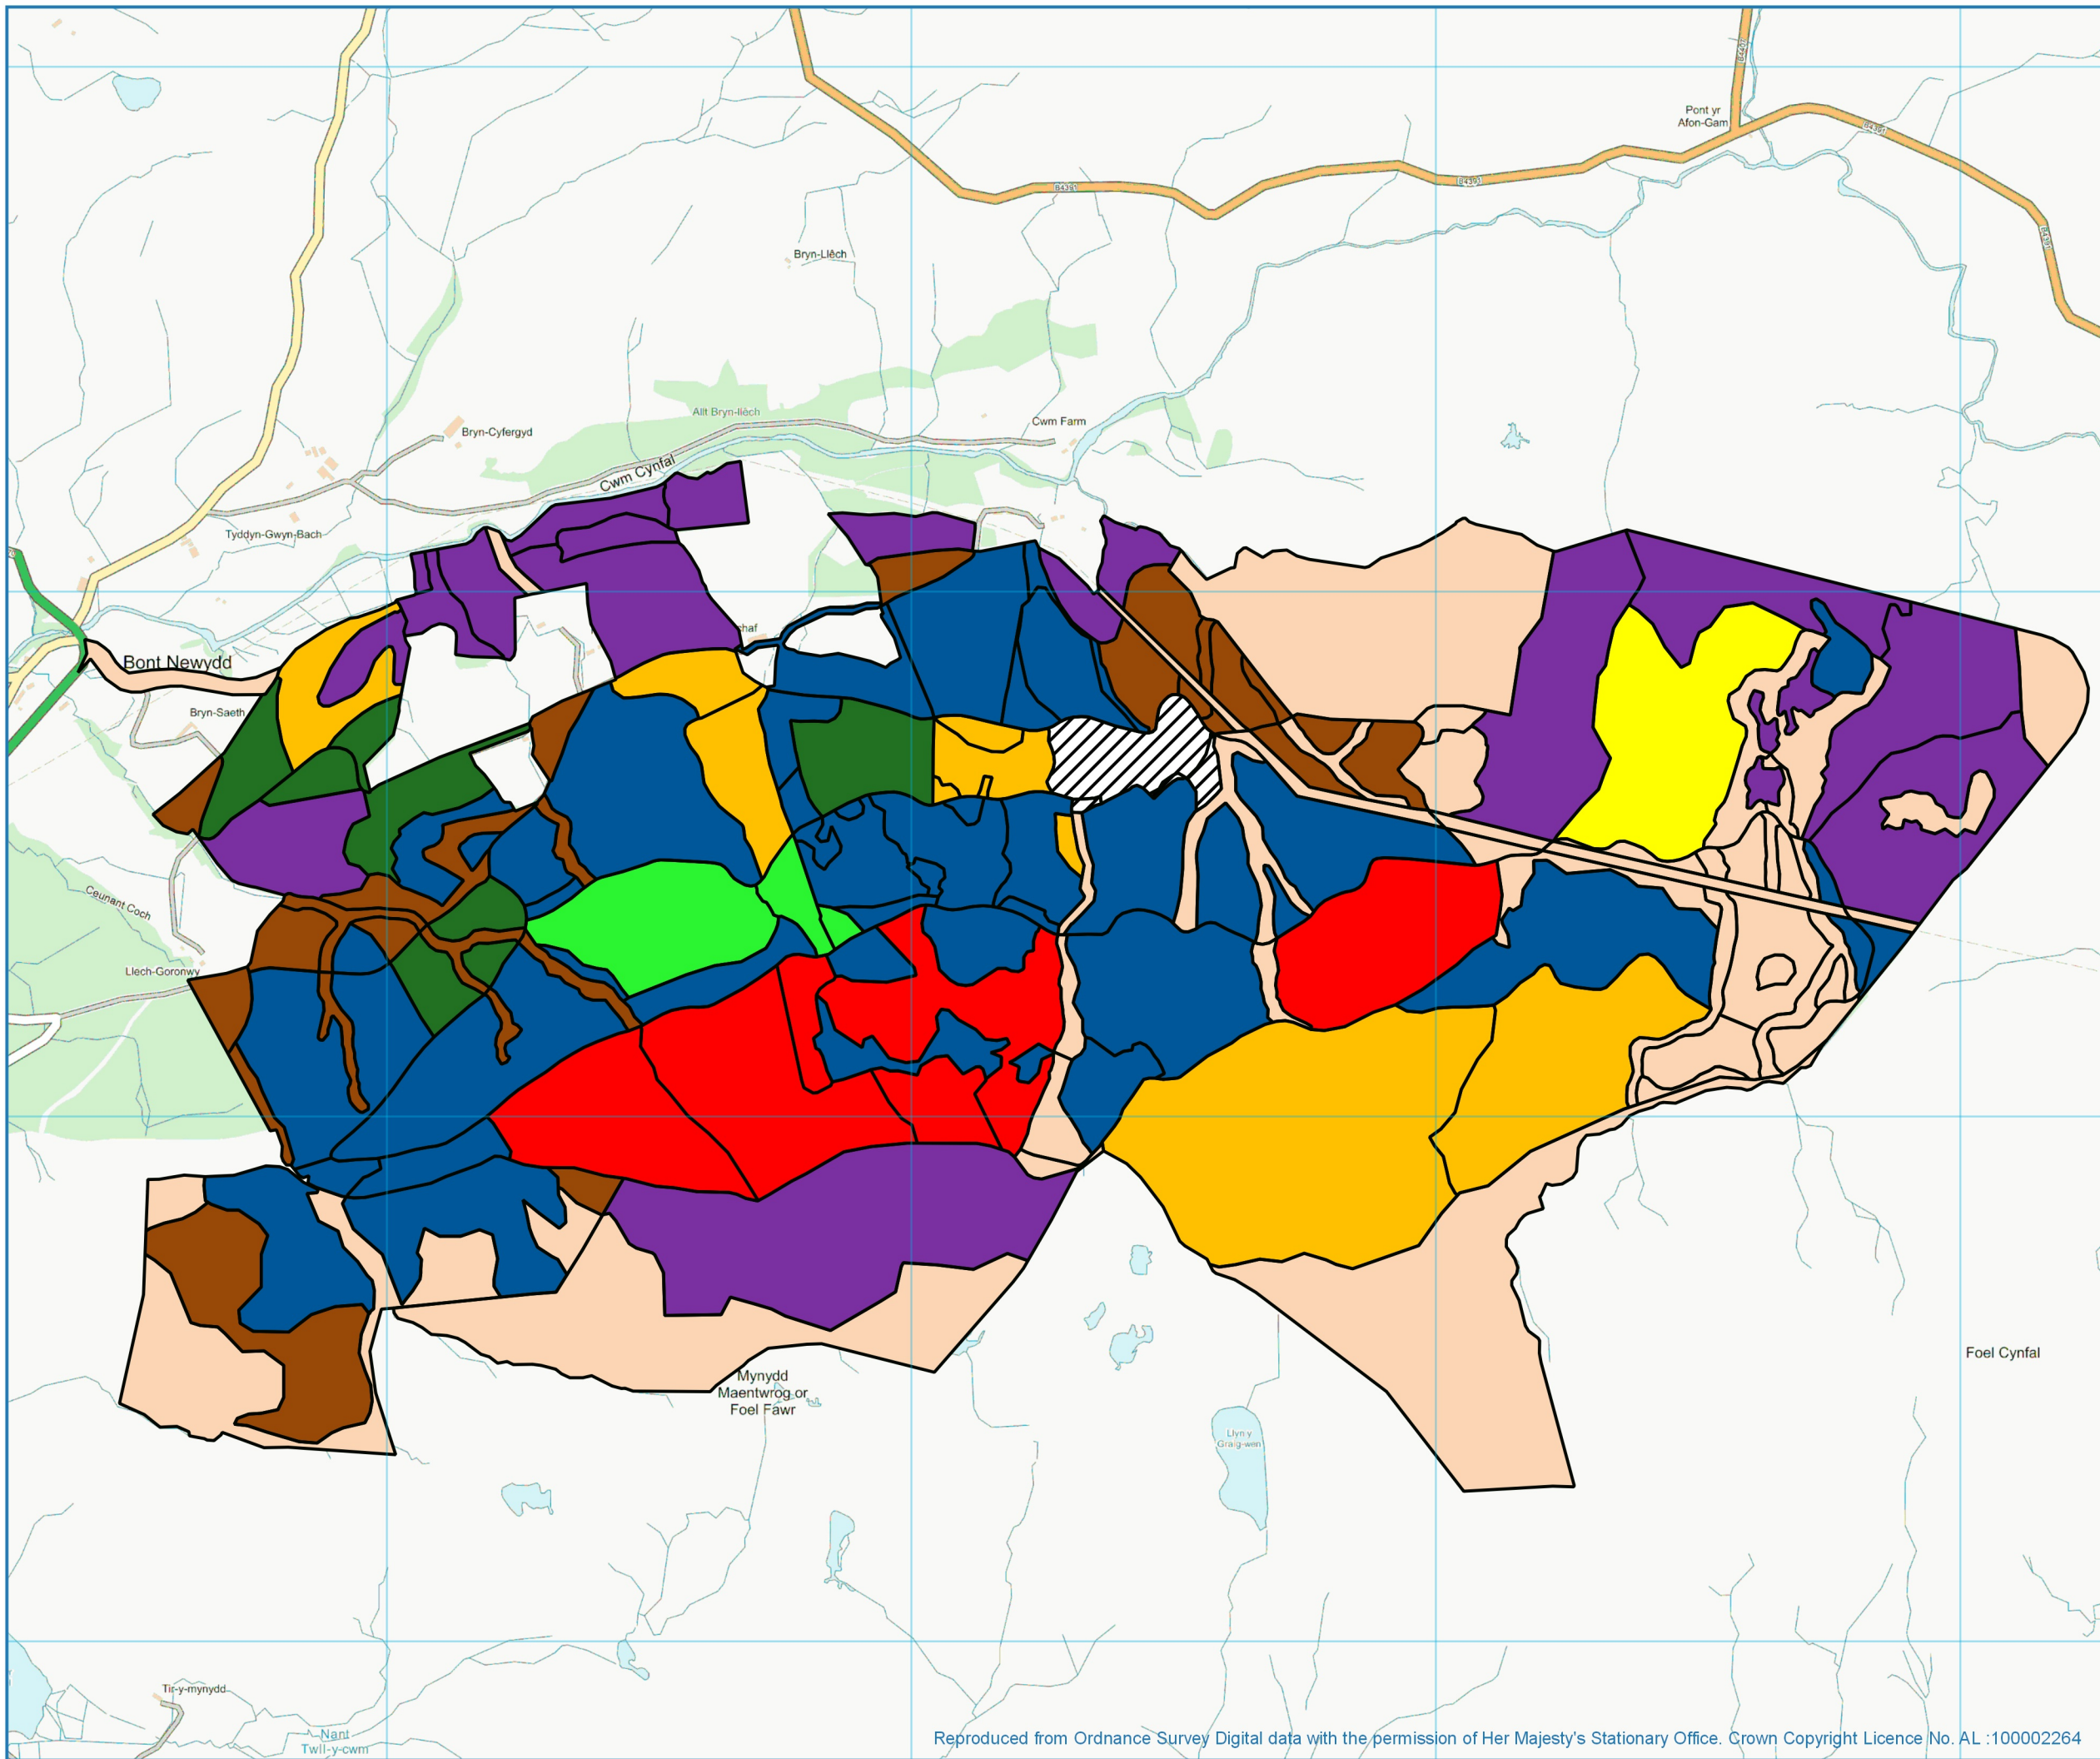

72

73

74

75

42

42

41

41

40

40

39

39

72

73

74

75

FFESTINIOG

Hafod Fawr Systemau Rheoli Coedwigoedd / Forest Management Systems

- Llwyrgwmpo / Clear fell - 2022-26
- Llwyrgwmpo / Clear fell - 2027-31
- Llwyrgwmpo / Clear fell - 2032-36
- Llwyrgwmpo / Clear fell - 2037-41
- Llwyrgwmpo / Clear fell - 2042-46
- Cnydau Ifanc/Rheolaeth Nas Pennwyd
Young Crops/Unassigned Management
- Systemau Coedwriaeth Effaith Isel
Low Impact Silvicultural Systems
- Ymyriad Lleiaf - Minimum Intervention
- Cwmpo Diweddar - Recent Felling
- Tir Agored Arall - Other/Open Land
- Subcompartments

Reproduced from Ordnance Survey Digital data with the permission of Her Majesty's Stationary Office. Crown Copyright Licence No. AL :100002264