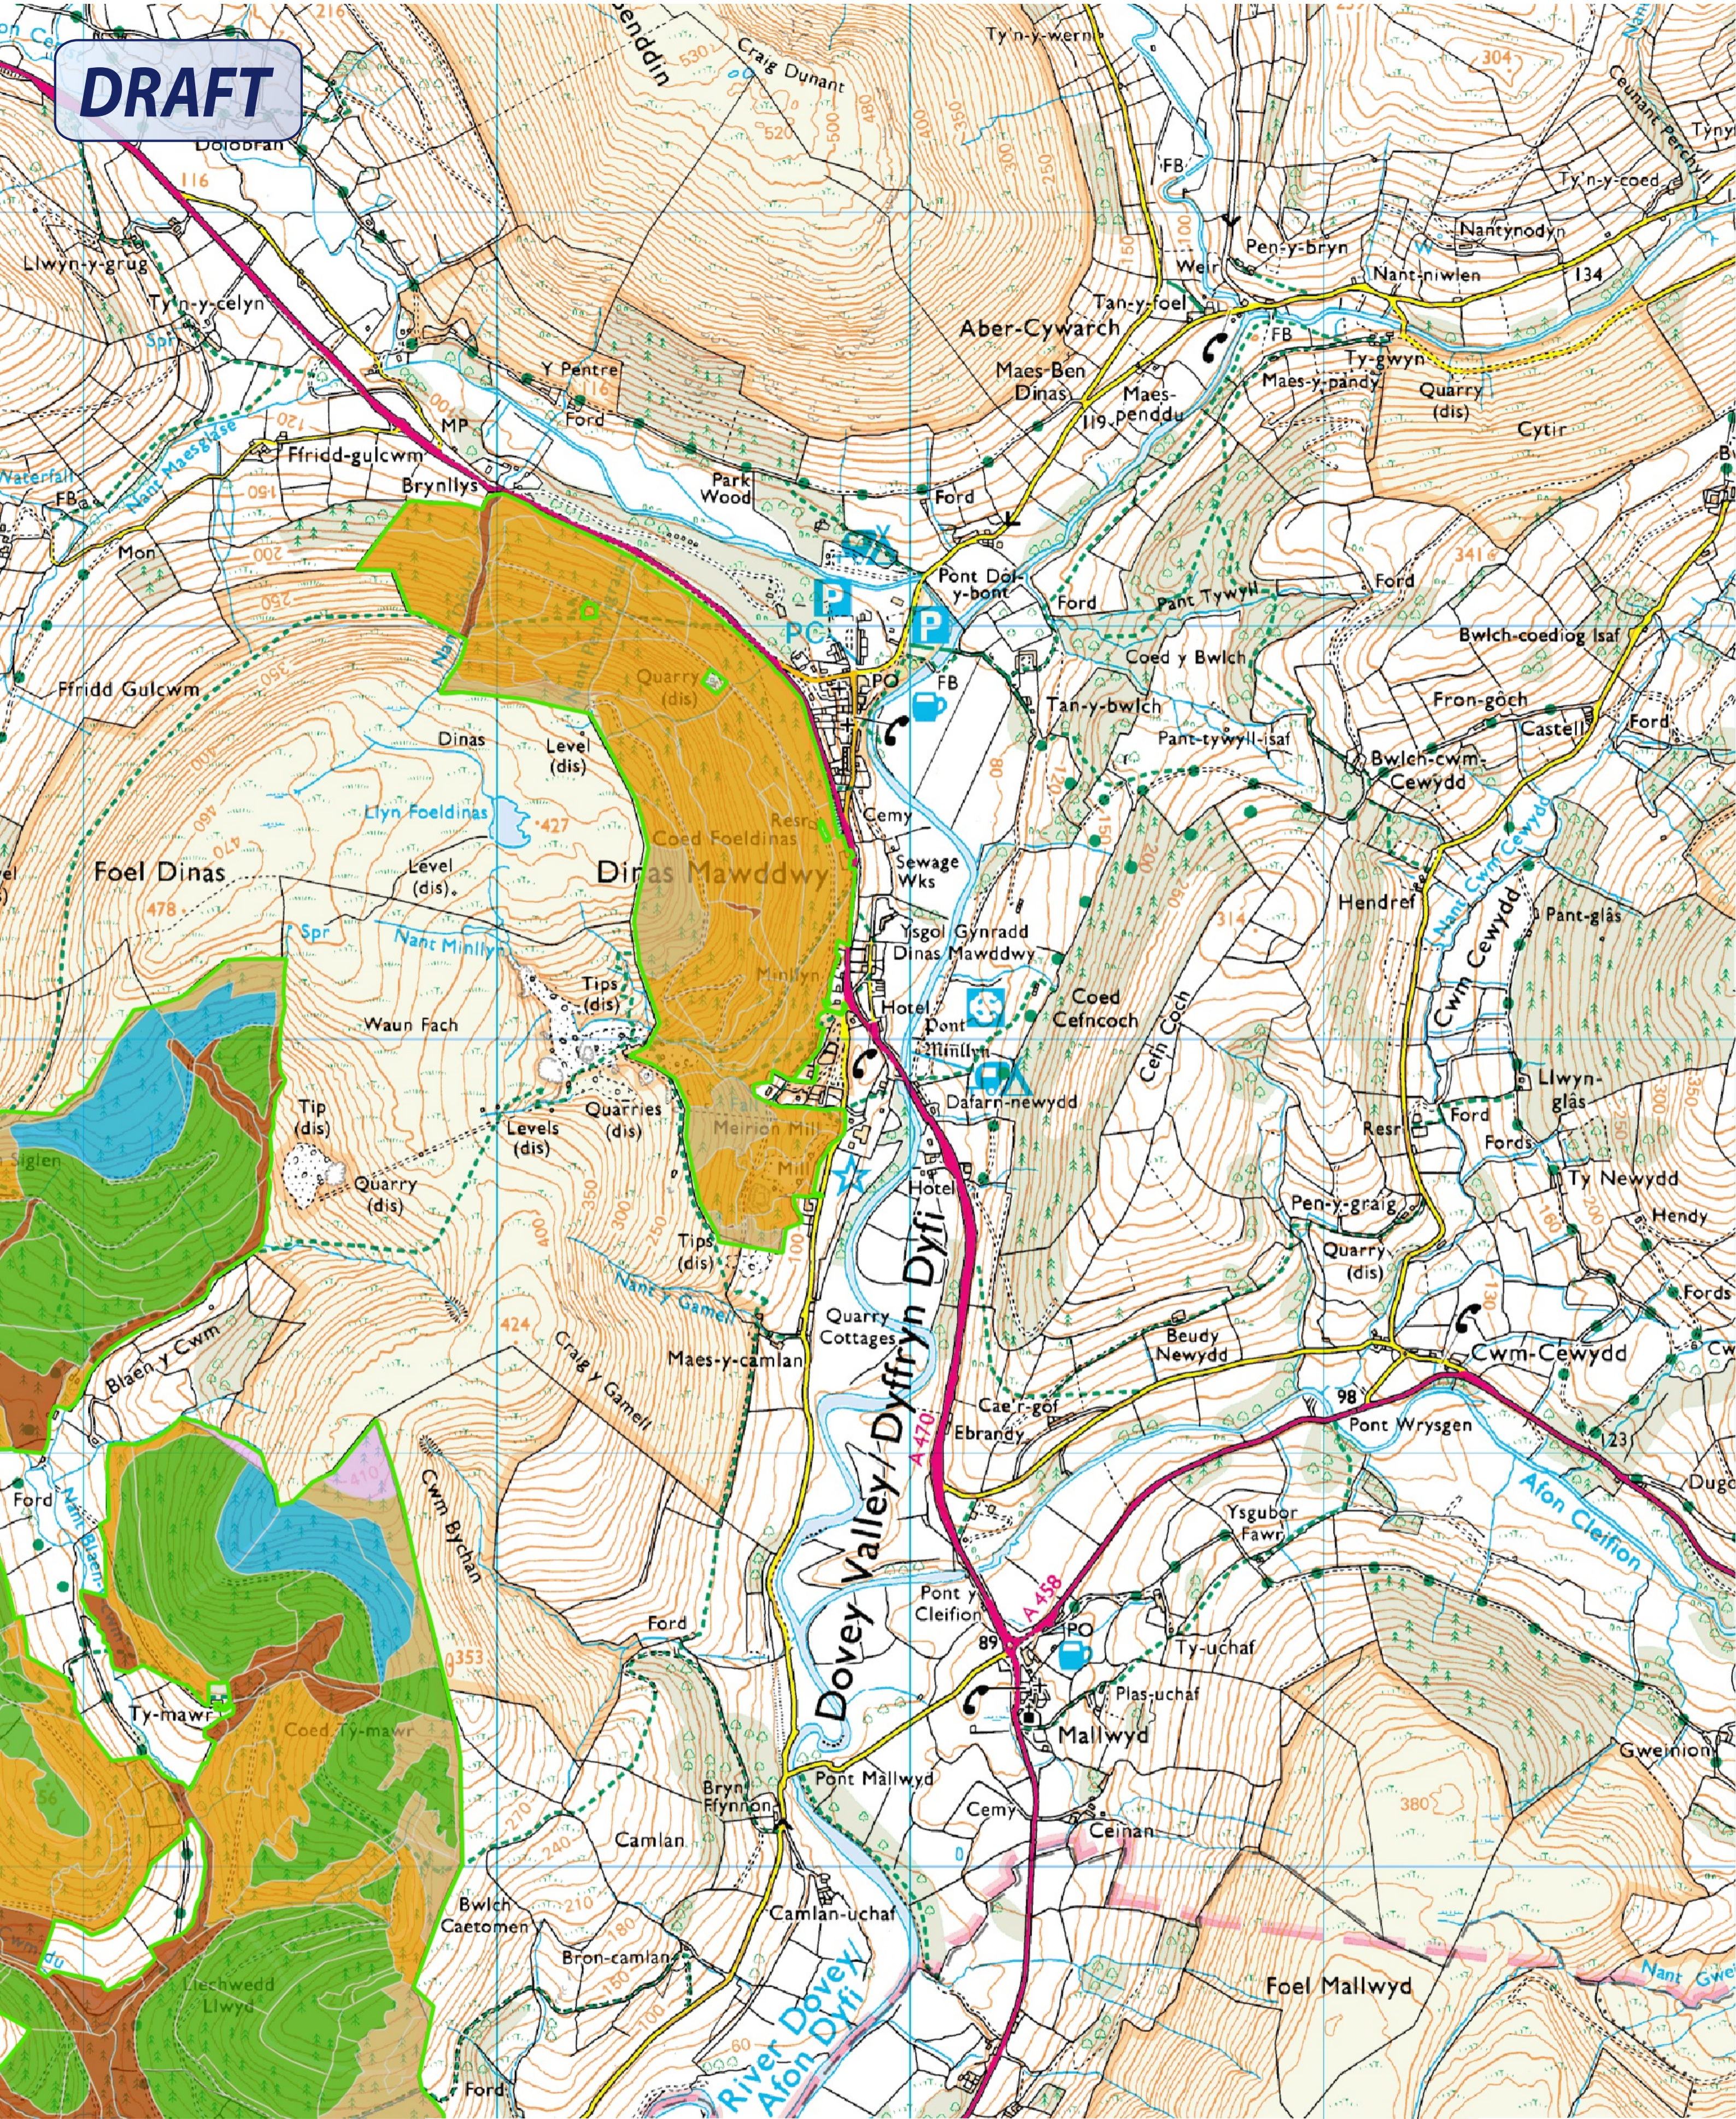

**DRAFT**

### Dyfi Forest Resource Plan - Dinas Mawddwy - Forest Type and Restocking

1:10,000

- Riparian Woodland
- Mixed Woodland Predominantly Broadleaf
- Mixed Woodland Predominantly Conifer
- Upland Wales Lower Exposure
- Upland Wales Higher Exposure
- Successional Woodland
- Open Land
- Other Land
- Undefined