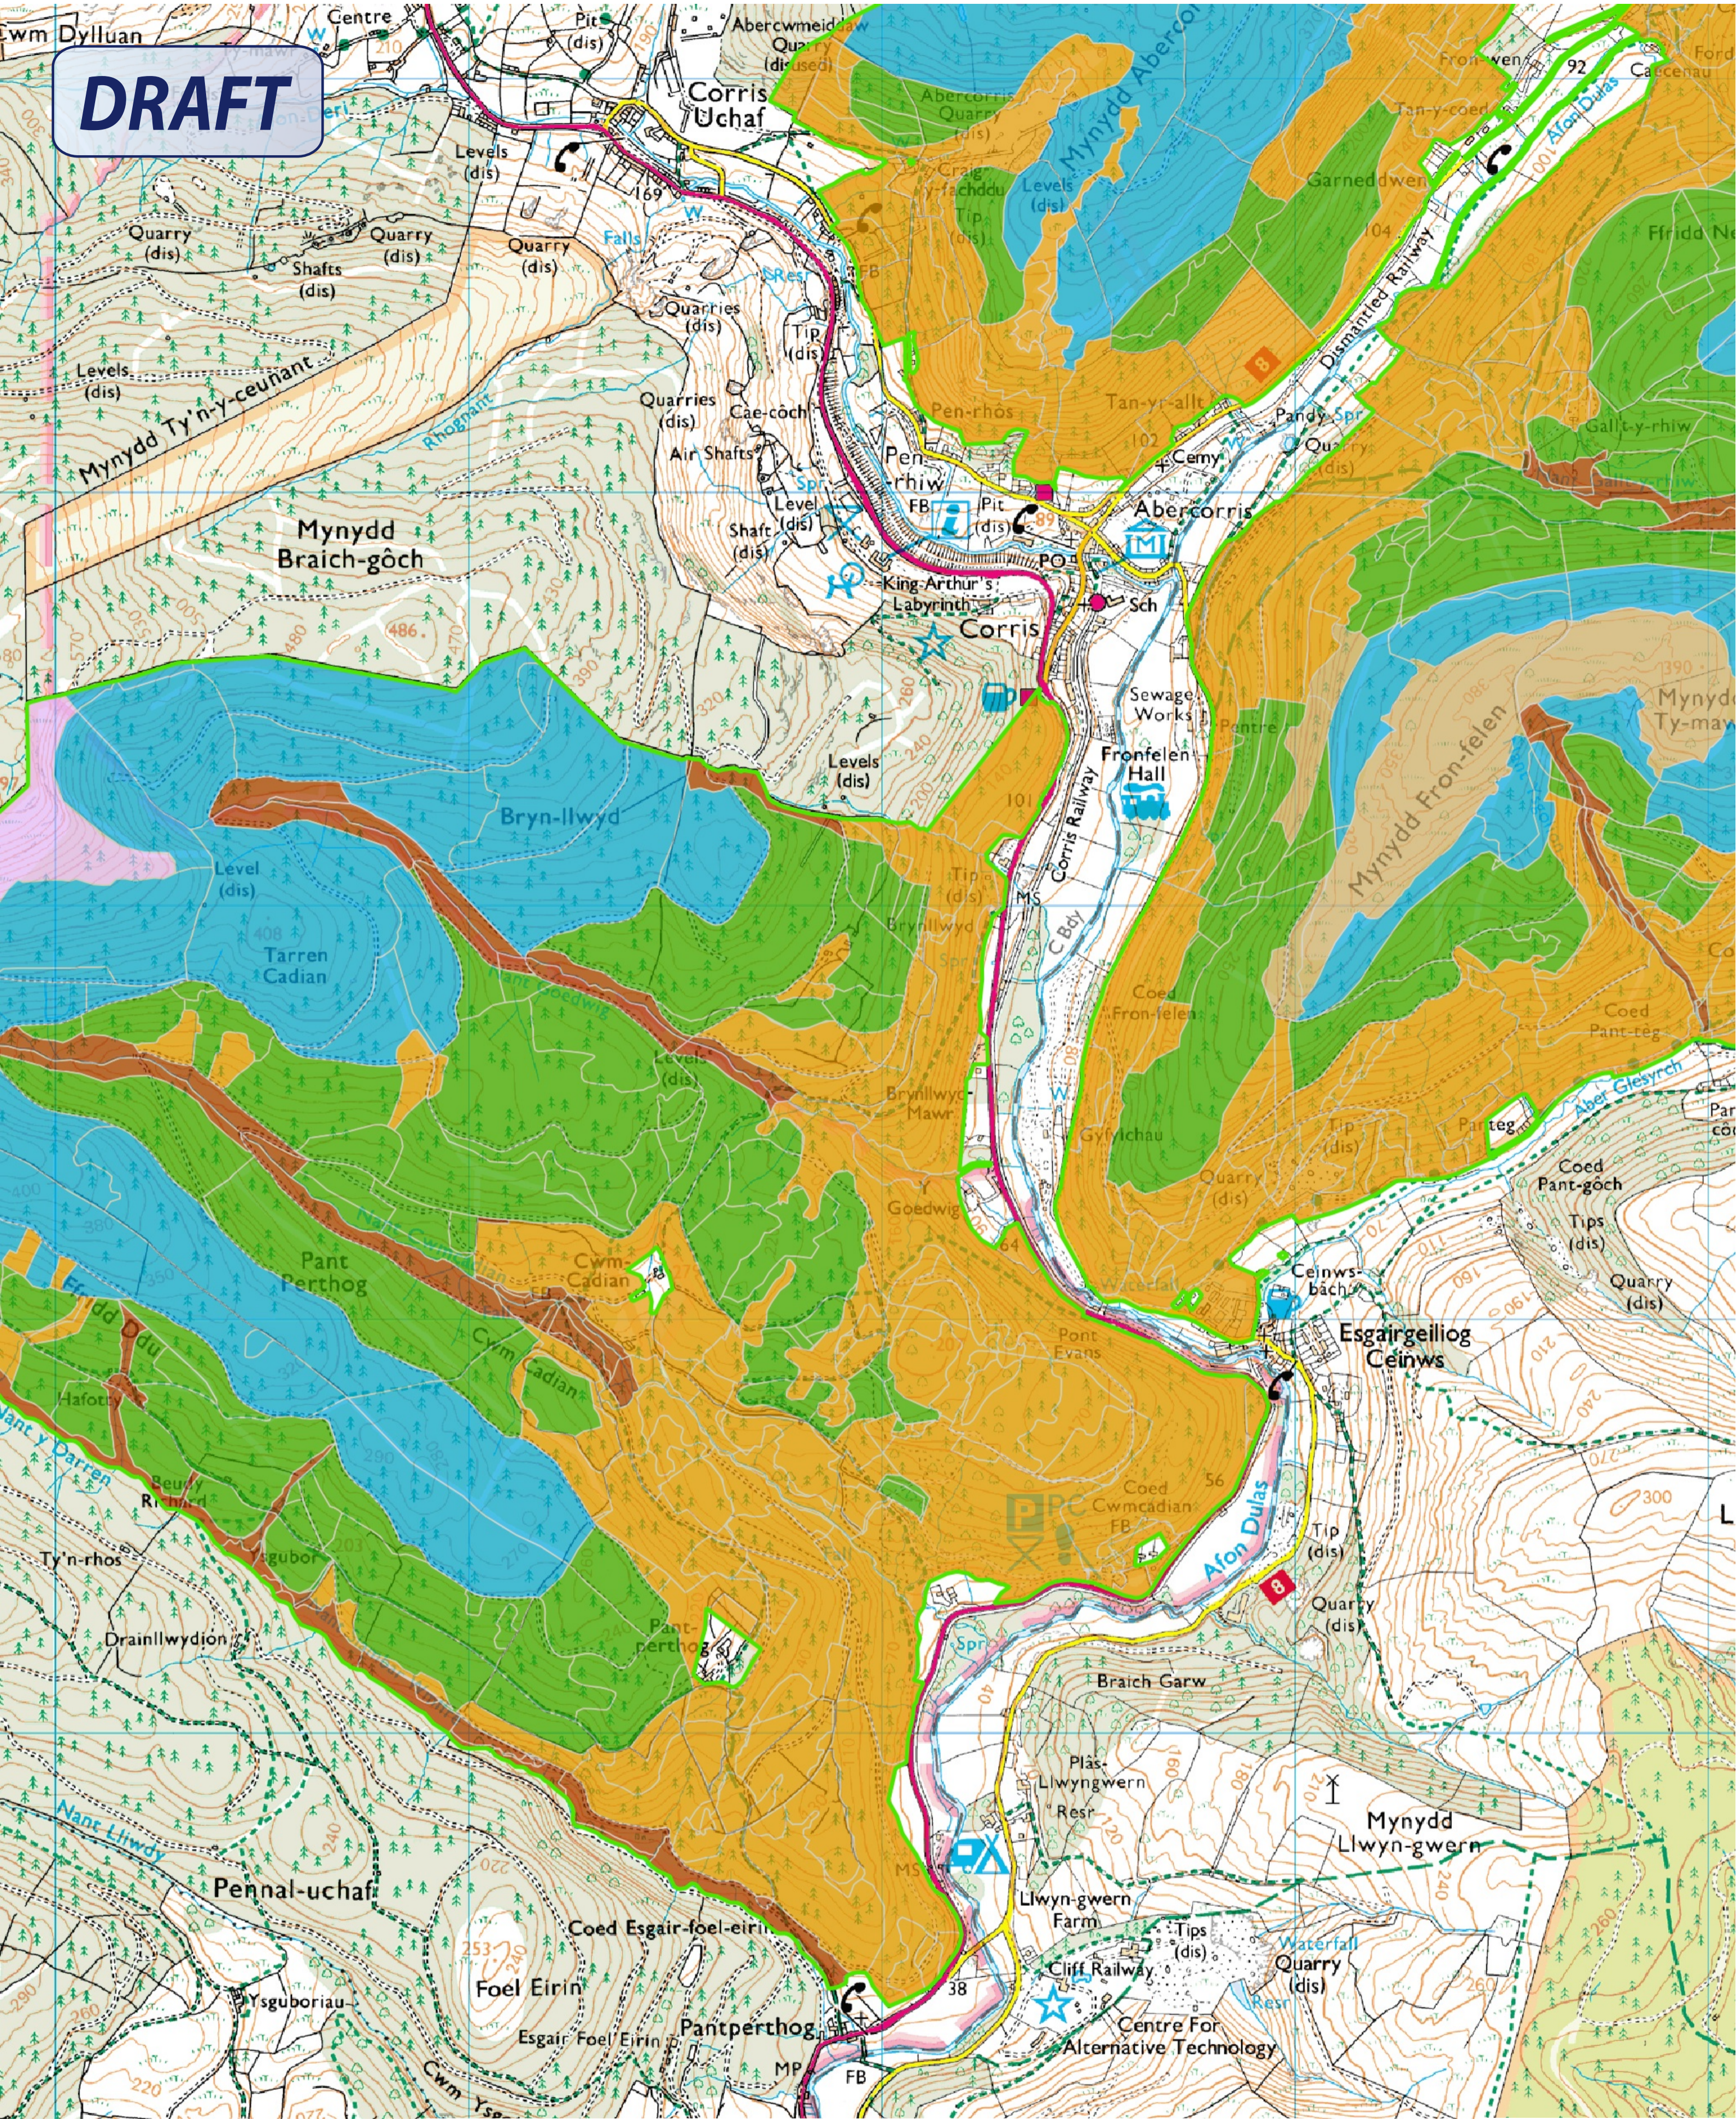

**DRAFT**

**Dyfi Forest Resource Plan - Corris Ceinws Pantperthog - Forest Type and Restocking**

- Riparian Woodland
- Mixed Woodland Predominantly Broadleaf
- Mixed Woodland Predominantly Conifer
- Upland Wales Lower Exposure
- Upland Wales Higher Exposure
- Successional Woodland
- Open Land
- Other Land
- Undefined