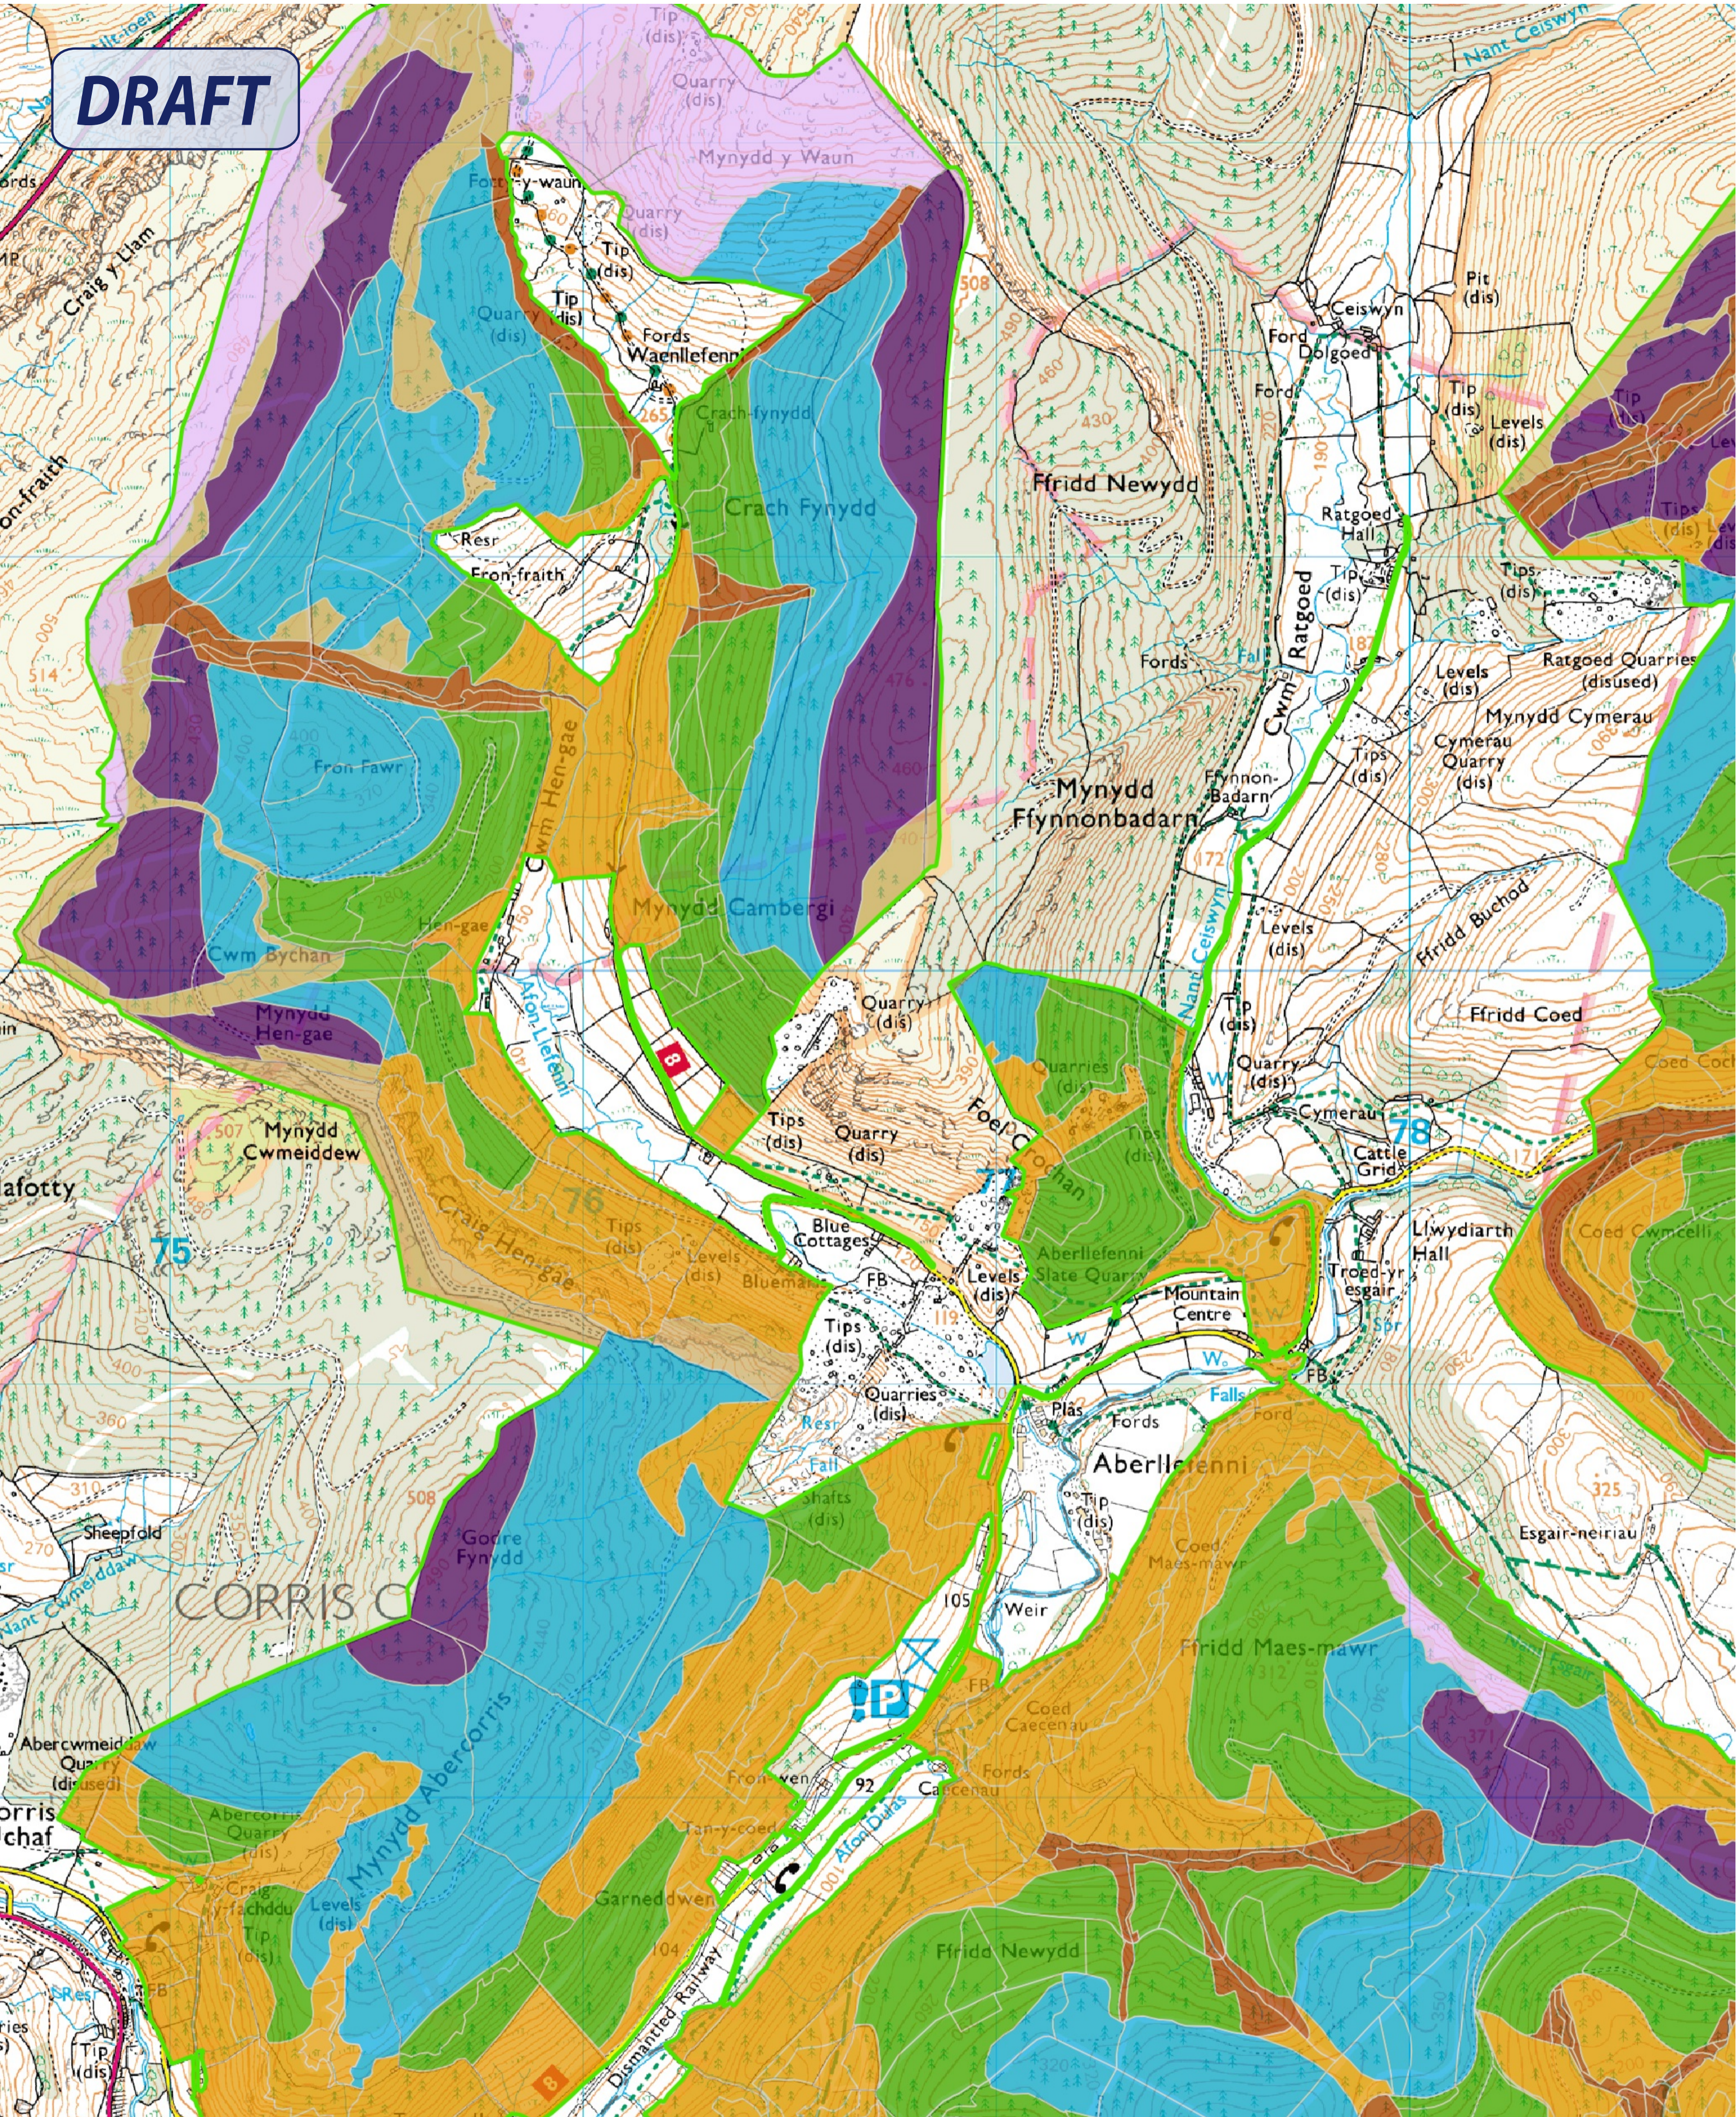

DRAFT

Dyfi Forest Resource Plan - Aberllefenni - Forest Type and Restocking

- Riparian Woodland
- Mixed Woodland Predominantly Broadleaf
- Mixed Woodland Predominantly Conifer
- Upland Wales Lower Exposure
- Upland Wales Higher Exposure
- Successional Woodland
- Open Land
- Other Land
- Undefined