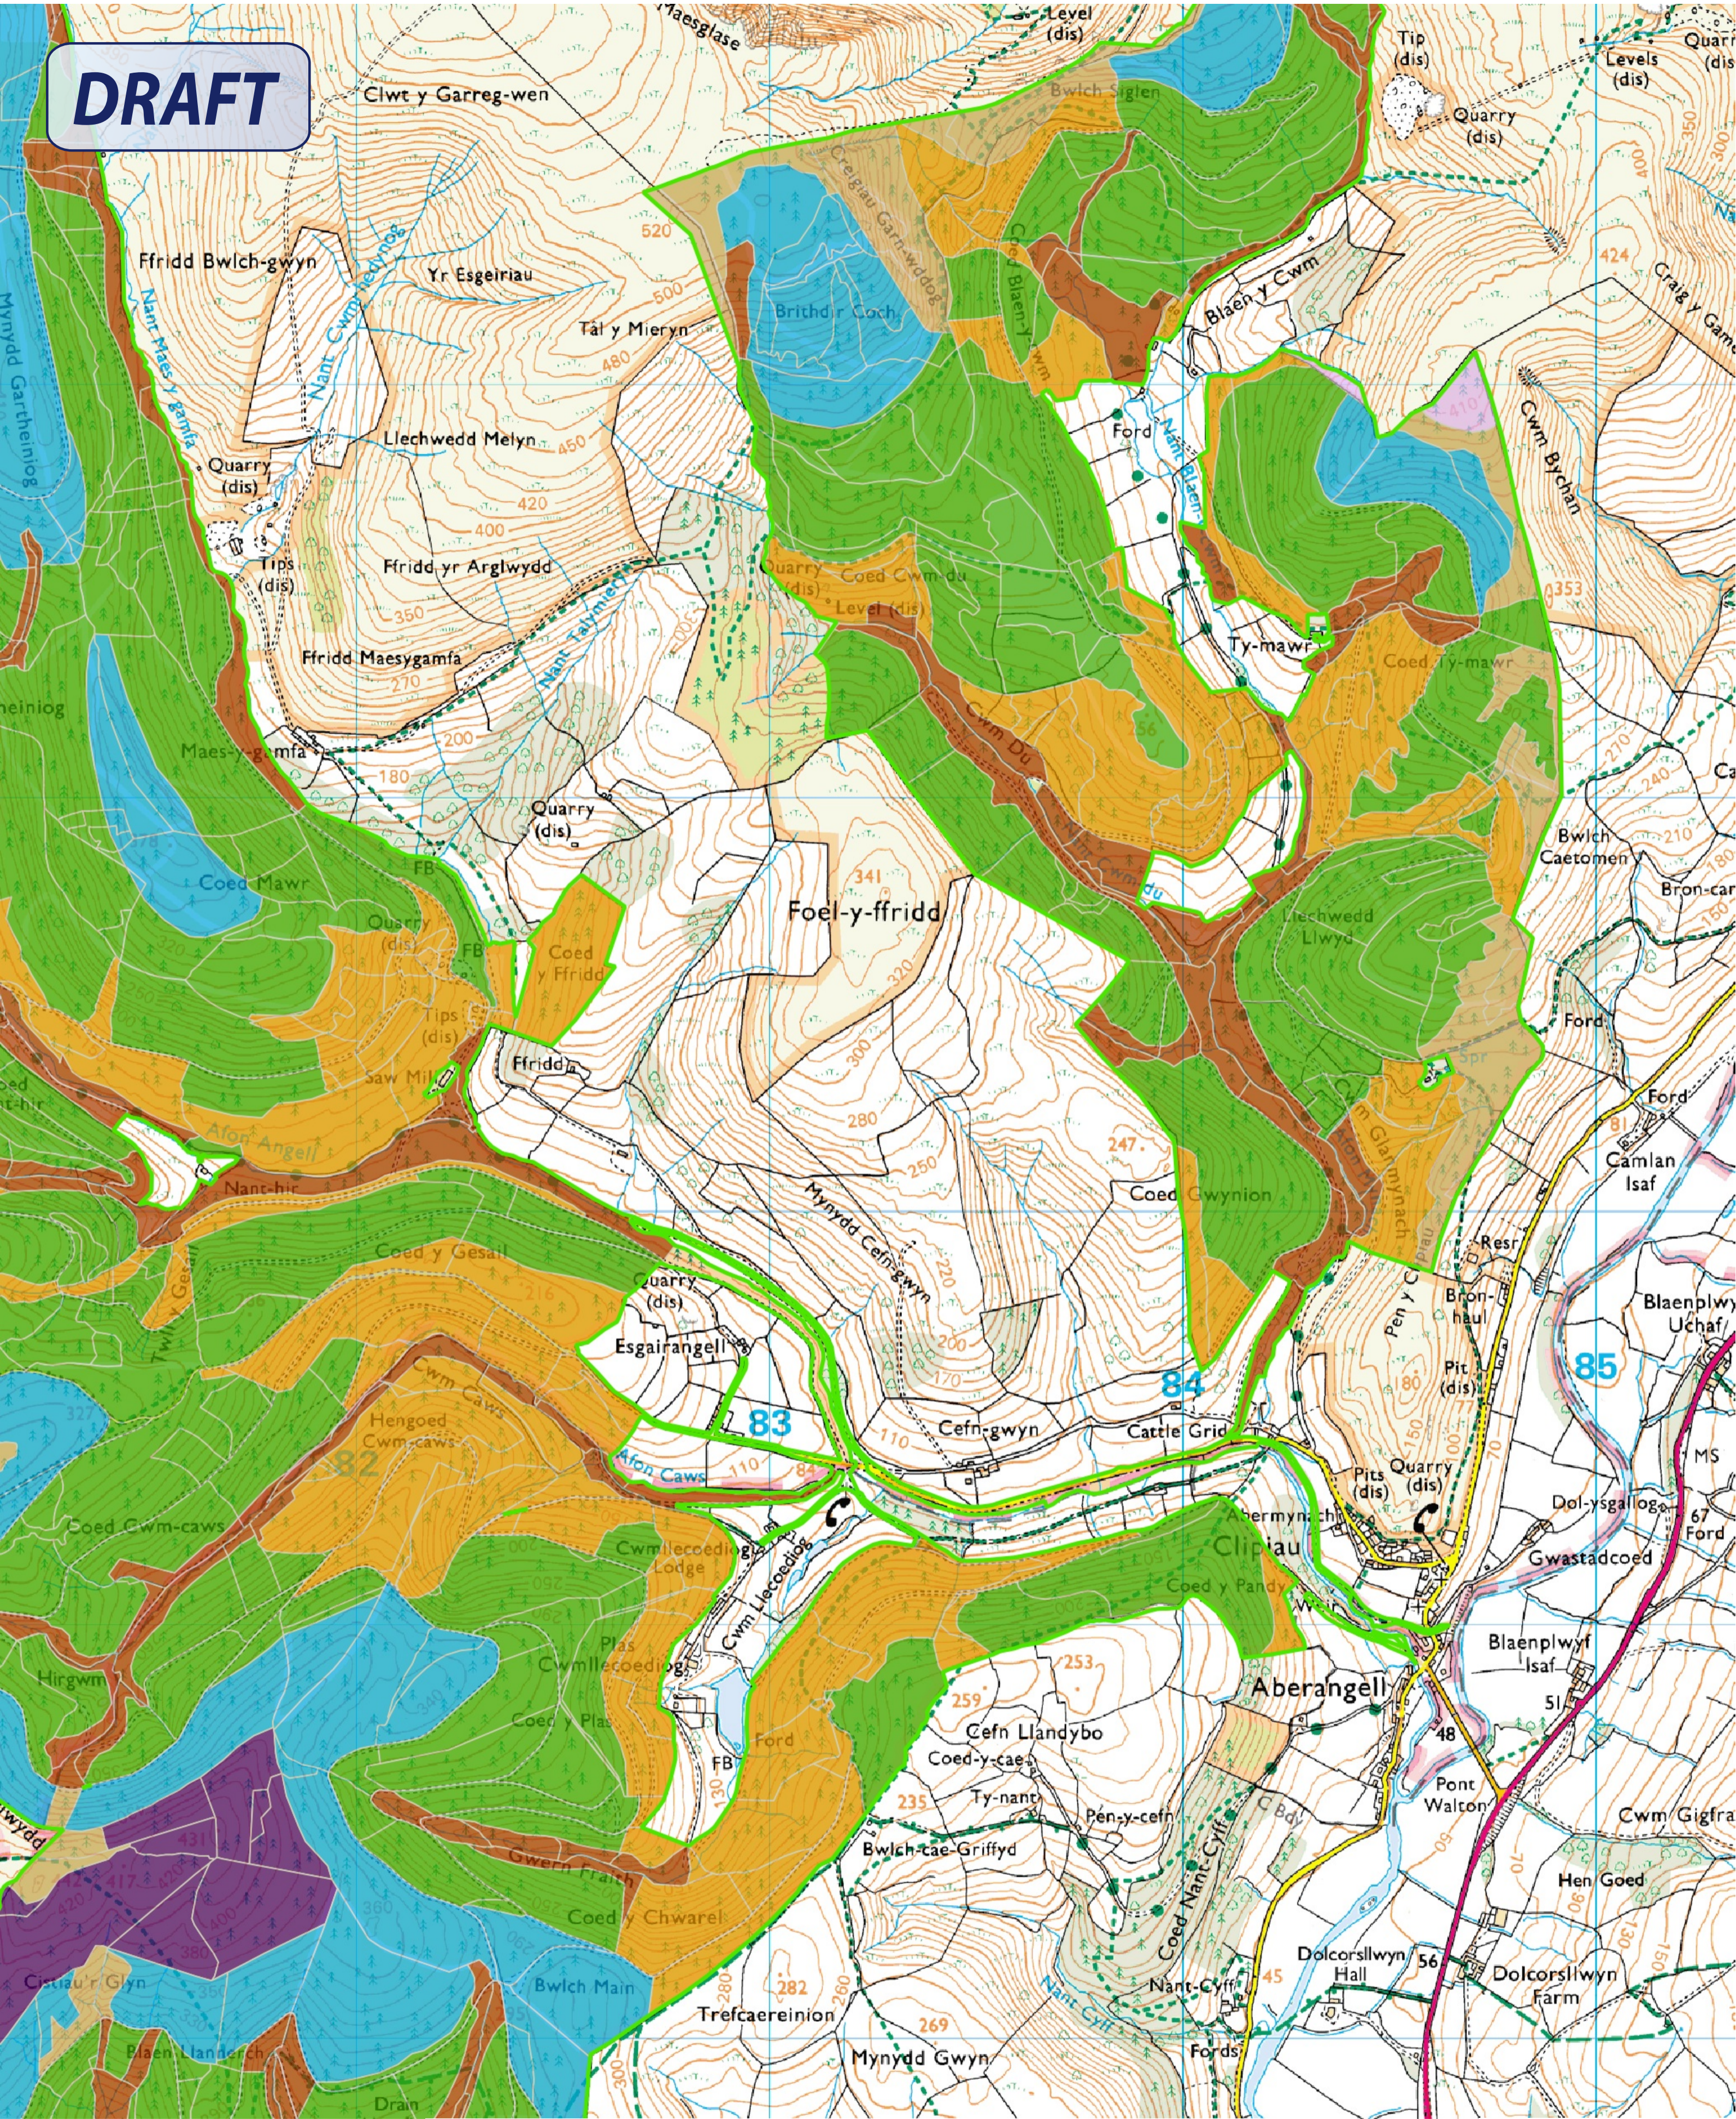

**DRAFT**

### Dyfi Forest Resource Plan - Aberangell - Forest Type and Restocking

- Riparian Woodland
- Mixed Woodland Predominantly Broadleaf
- Mixed Woodland Predominantly Conifer
- Upland Wales Lower Exposure
- Upland Wales Higher Exposure
- Successional Woodland
- Open Land
- Other Land
- Undefined