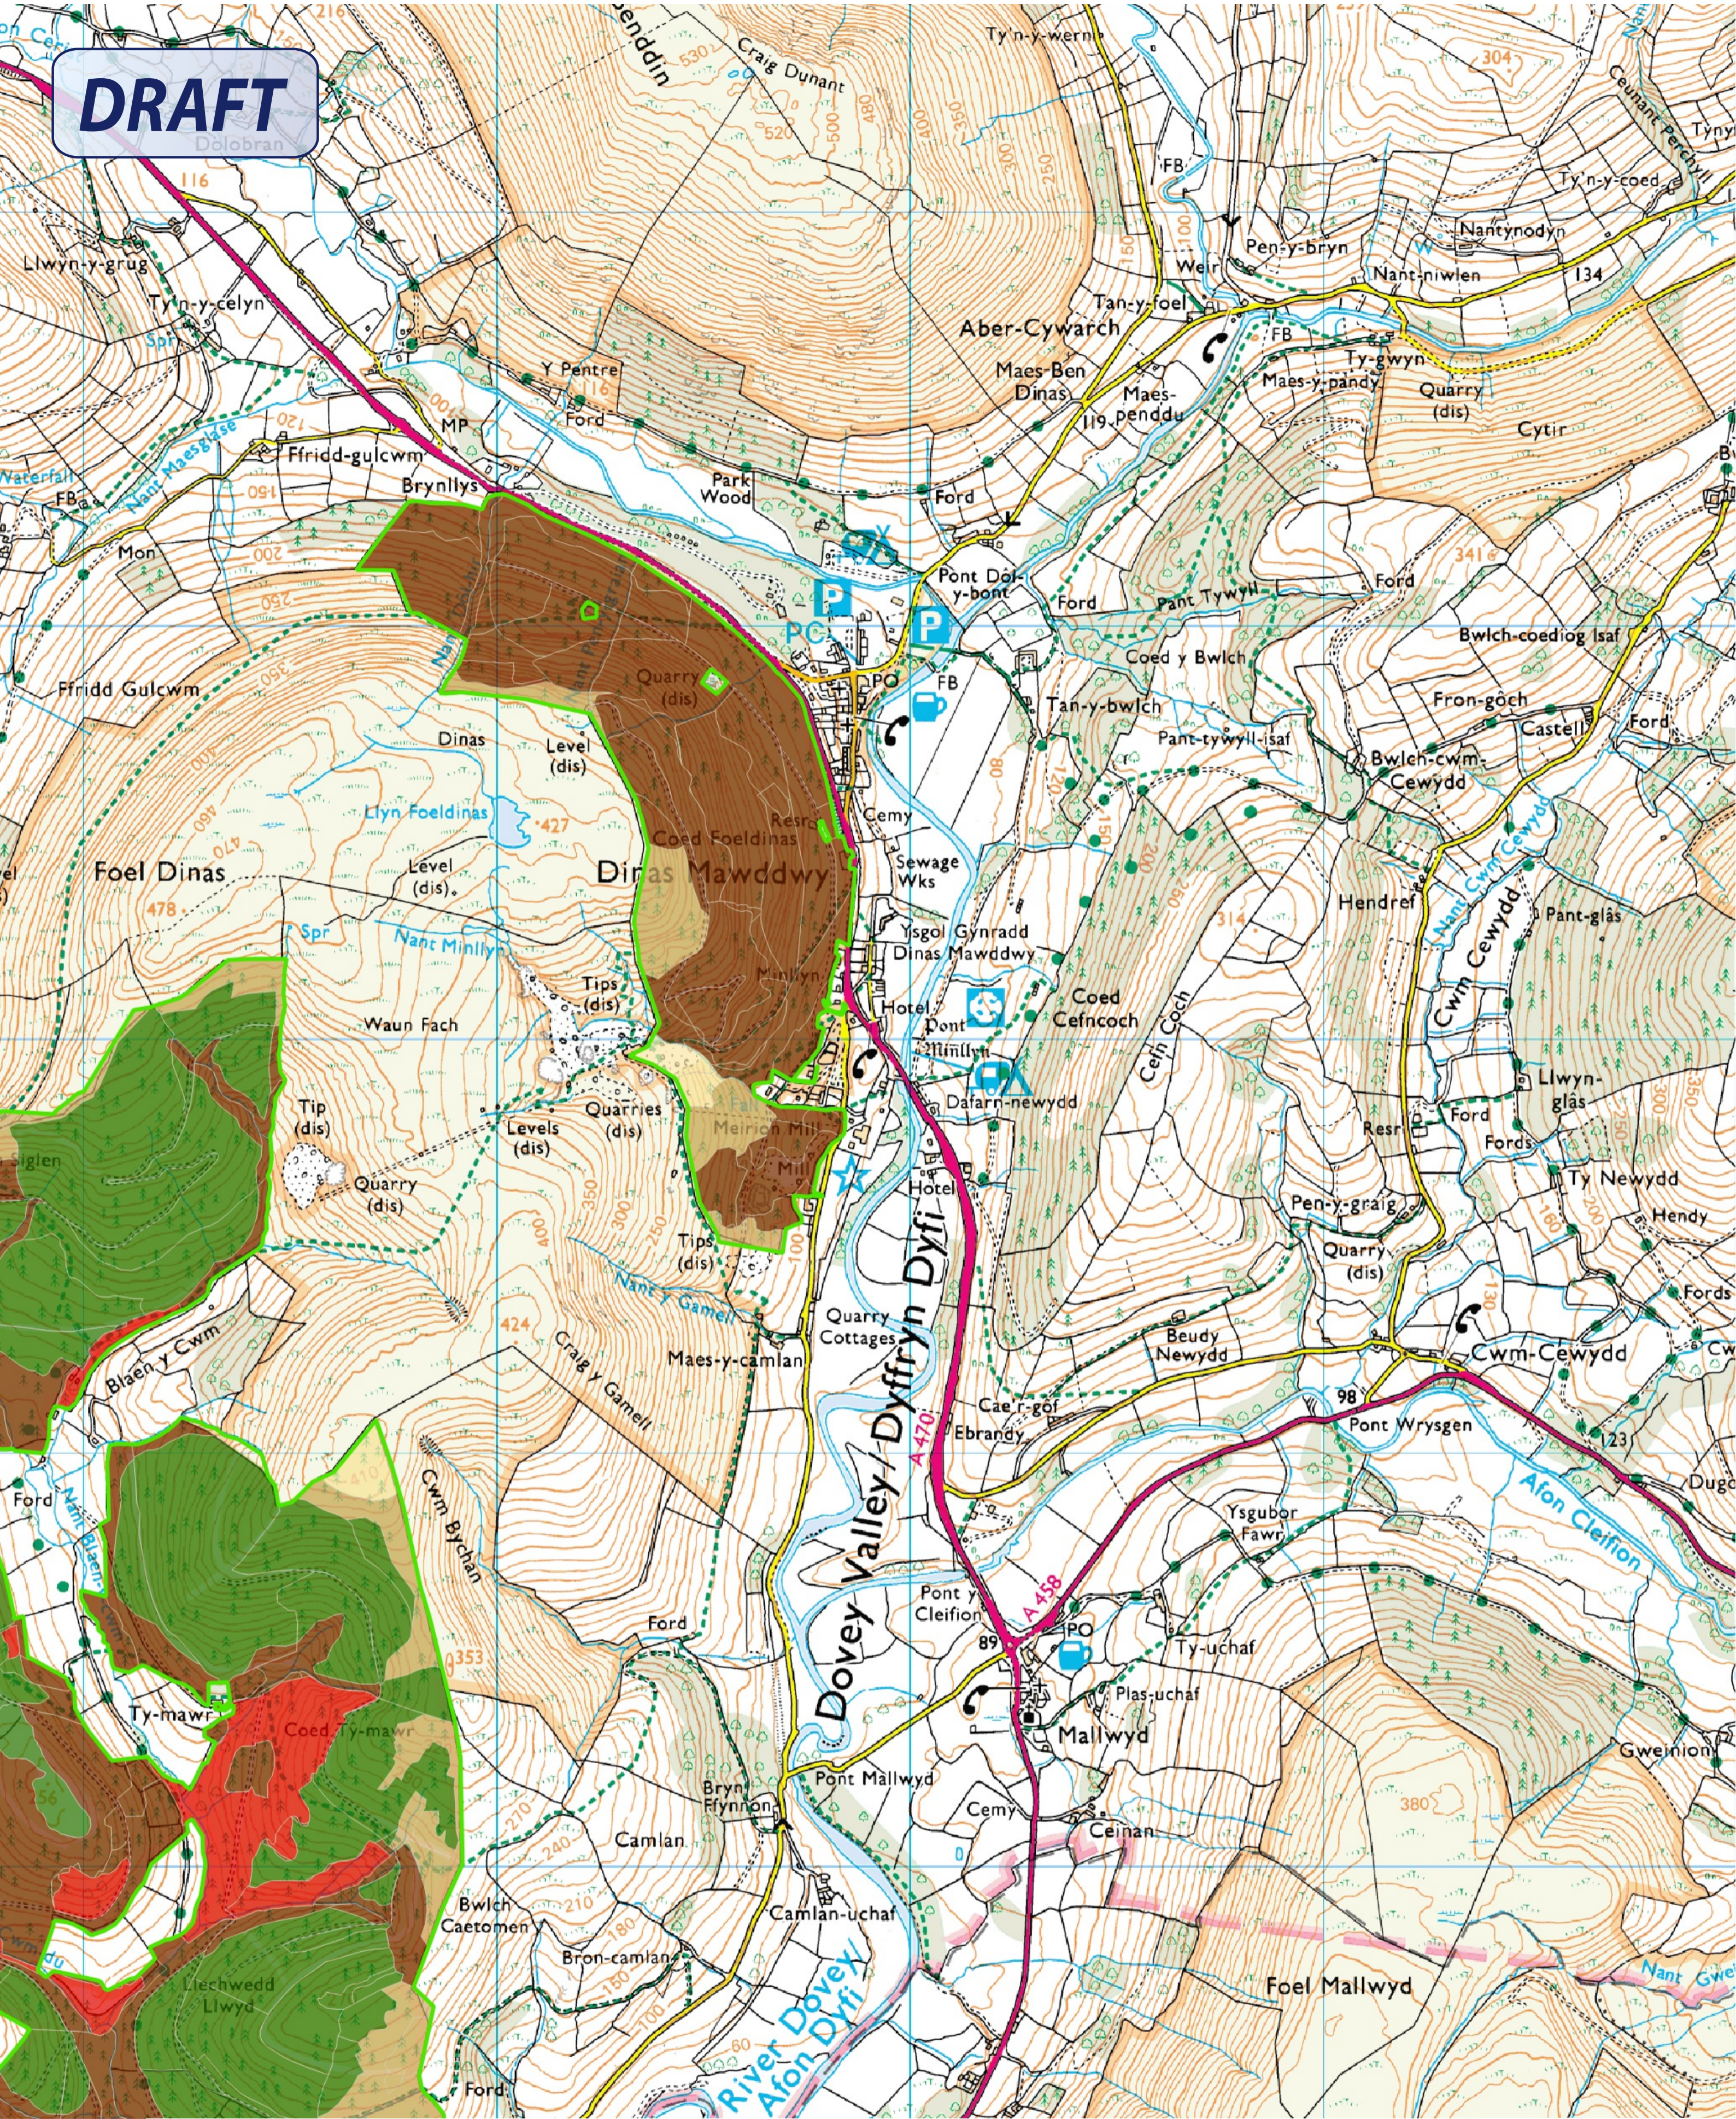

**DRAFT**

### Dyfi Forest Resource Plan - Dinas Mawddwy - Long Term Vision

1:10,000

- Ancient Woodland Management
- Native Woodland Management
- Standard Forest Management
- Successional Woodland (Non Riparian)
- Open Habitat Management
- Open Land Other
- Recreation Sites
- Other Land Use (Demised)
- Undefined