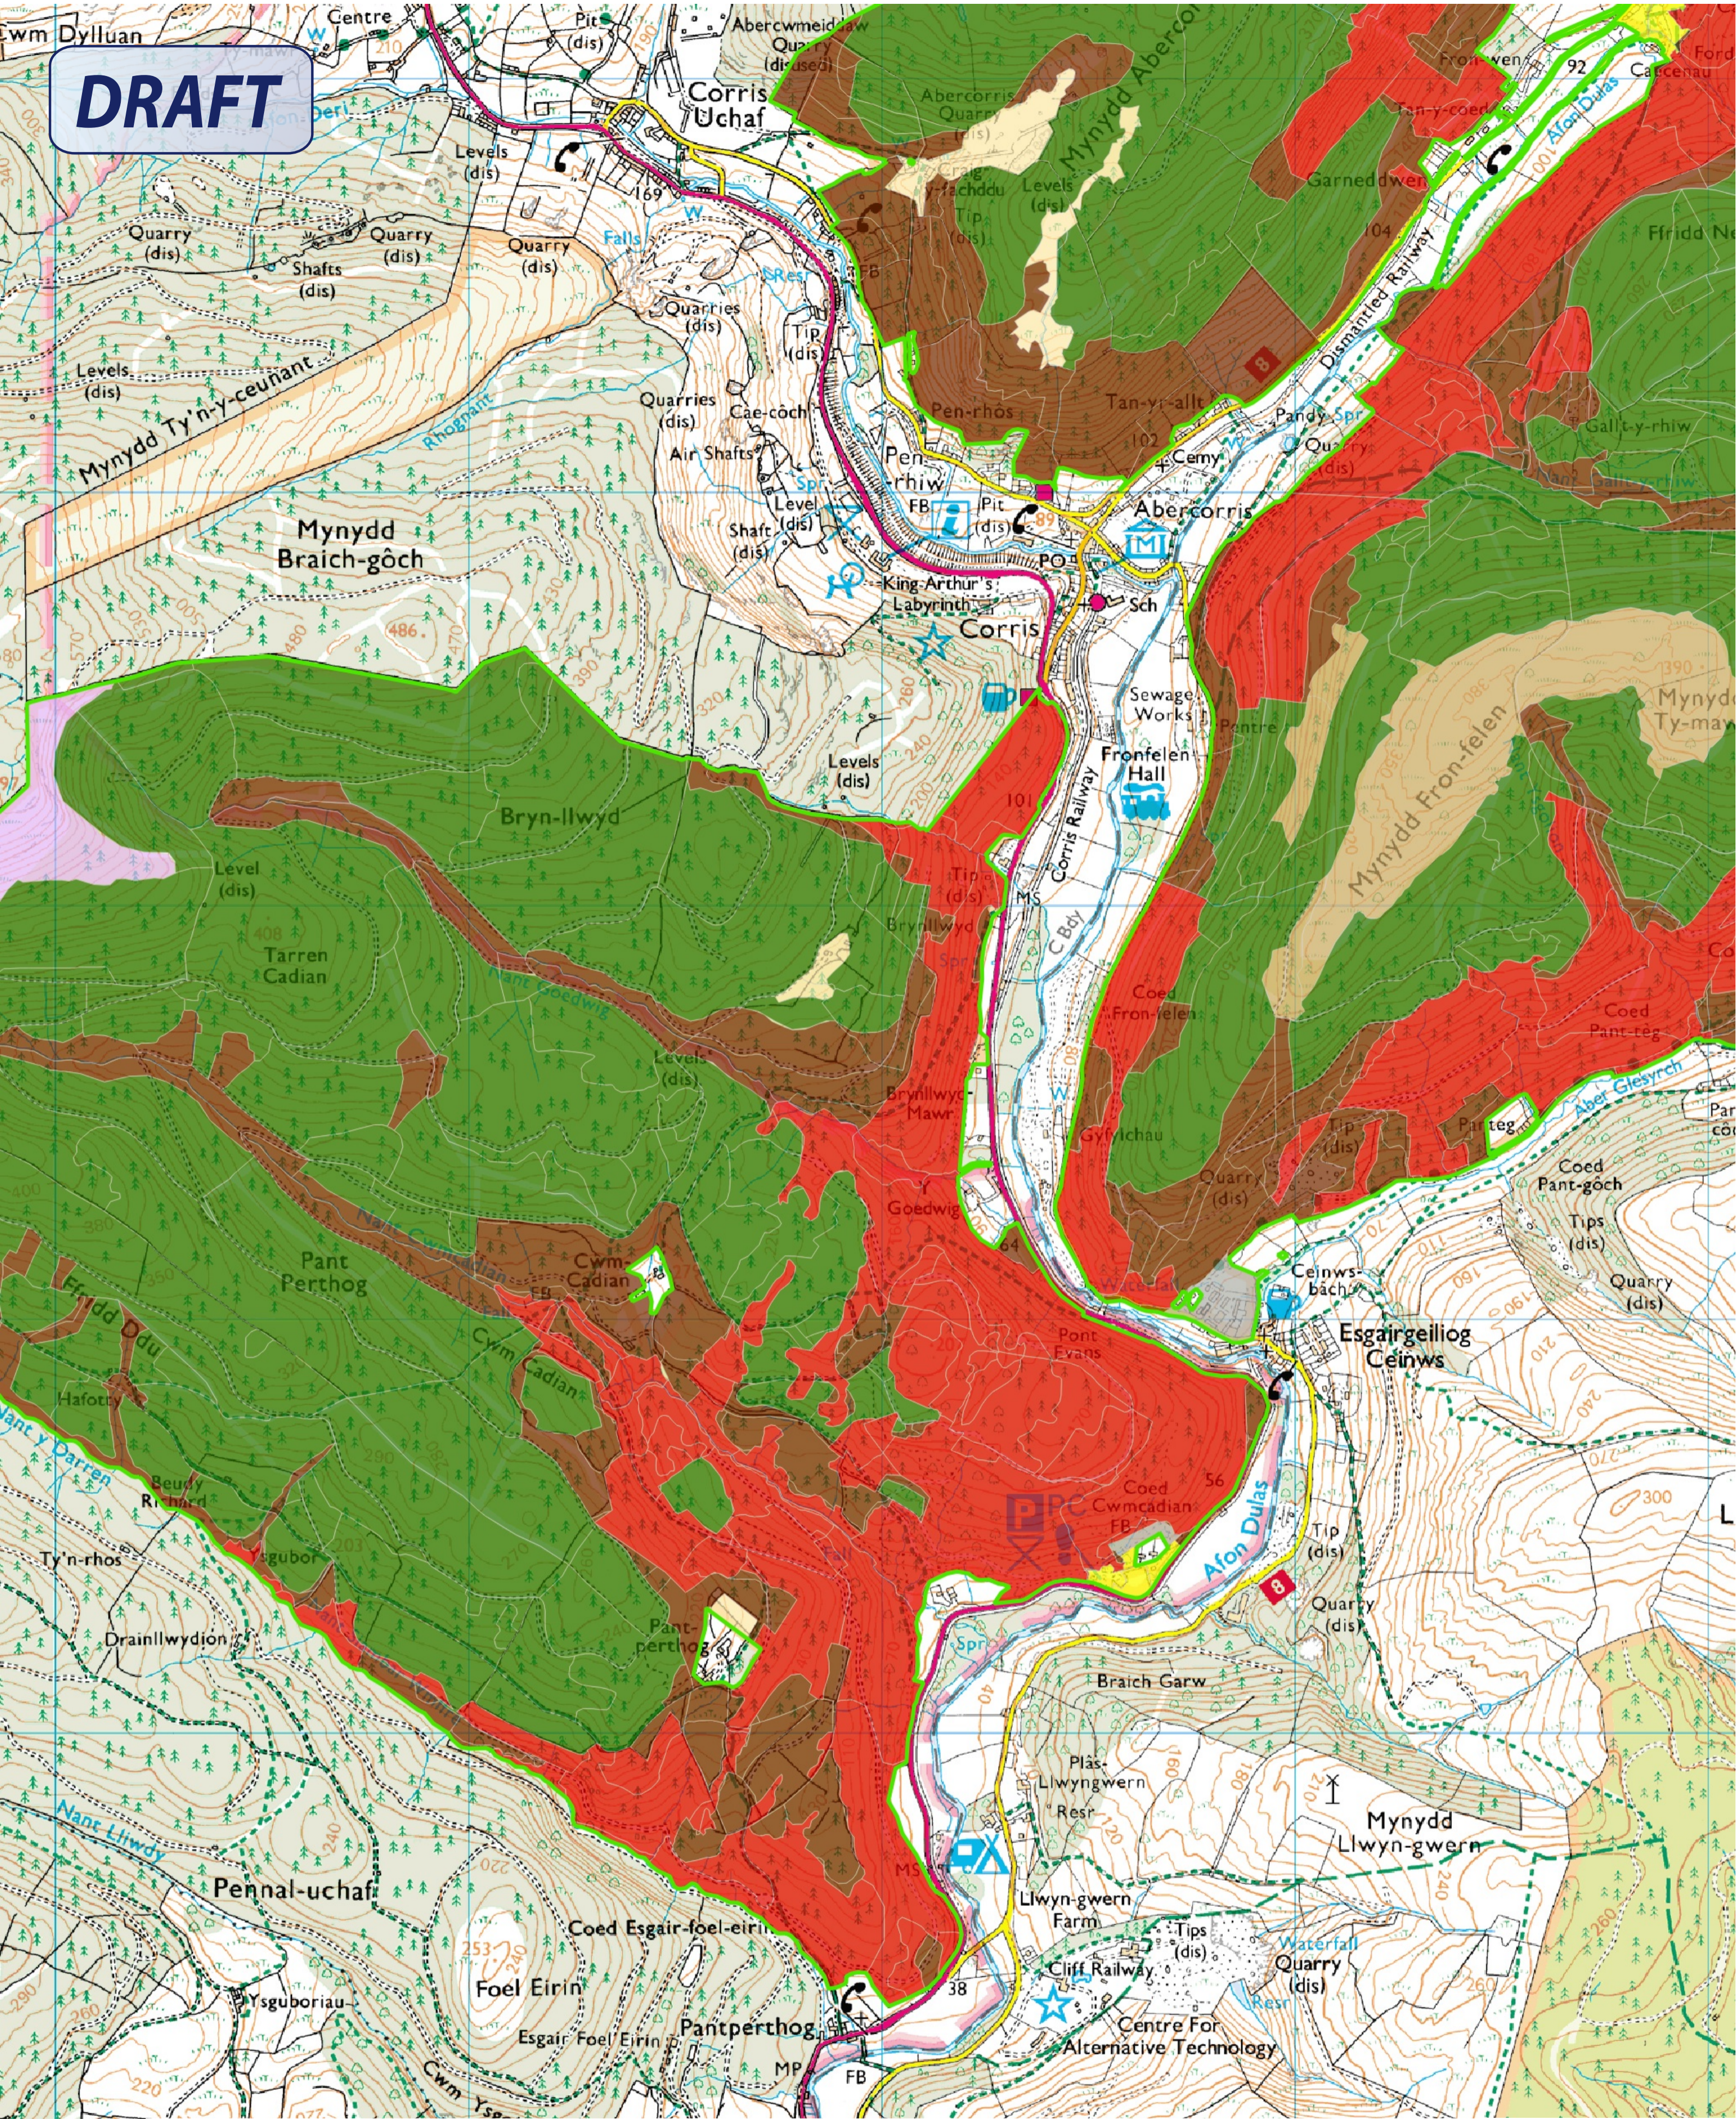

**DRAFT**

**Dyfi Forest Resource Plan - Corris Ceinws Pantperthog - Long Term Vision**

1:10,000

- Ancient Woodland Management
- Native Woodland Management
- Standard Forest Management
- Open Land Other
- Successional Woodland (Non Riparian)
- Other Land Use (Demised)
- Open Habitat Management
- Recreation Sites
- Undefined