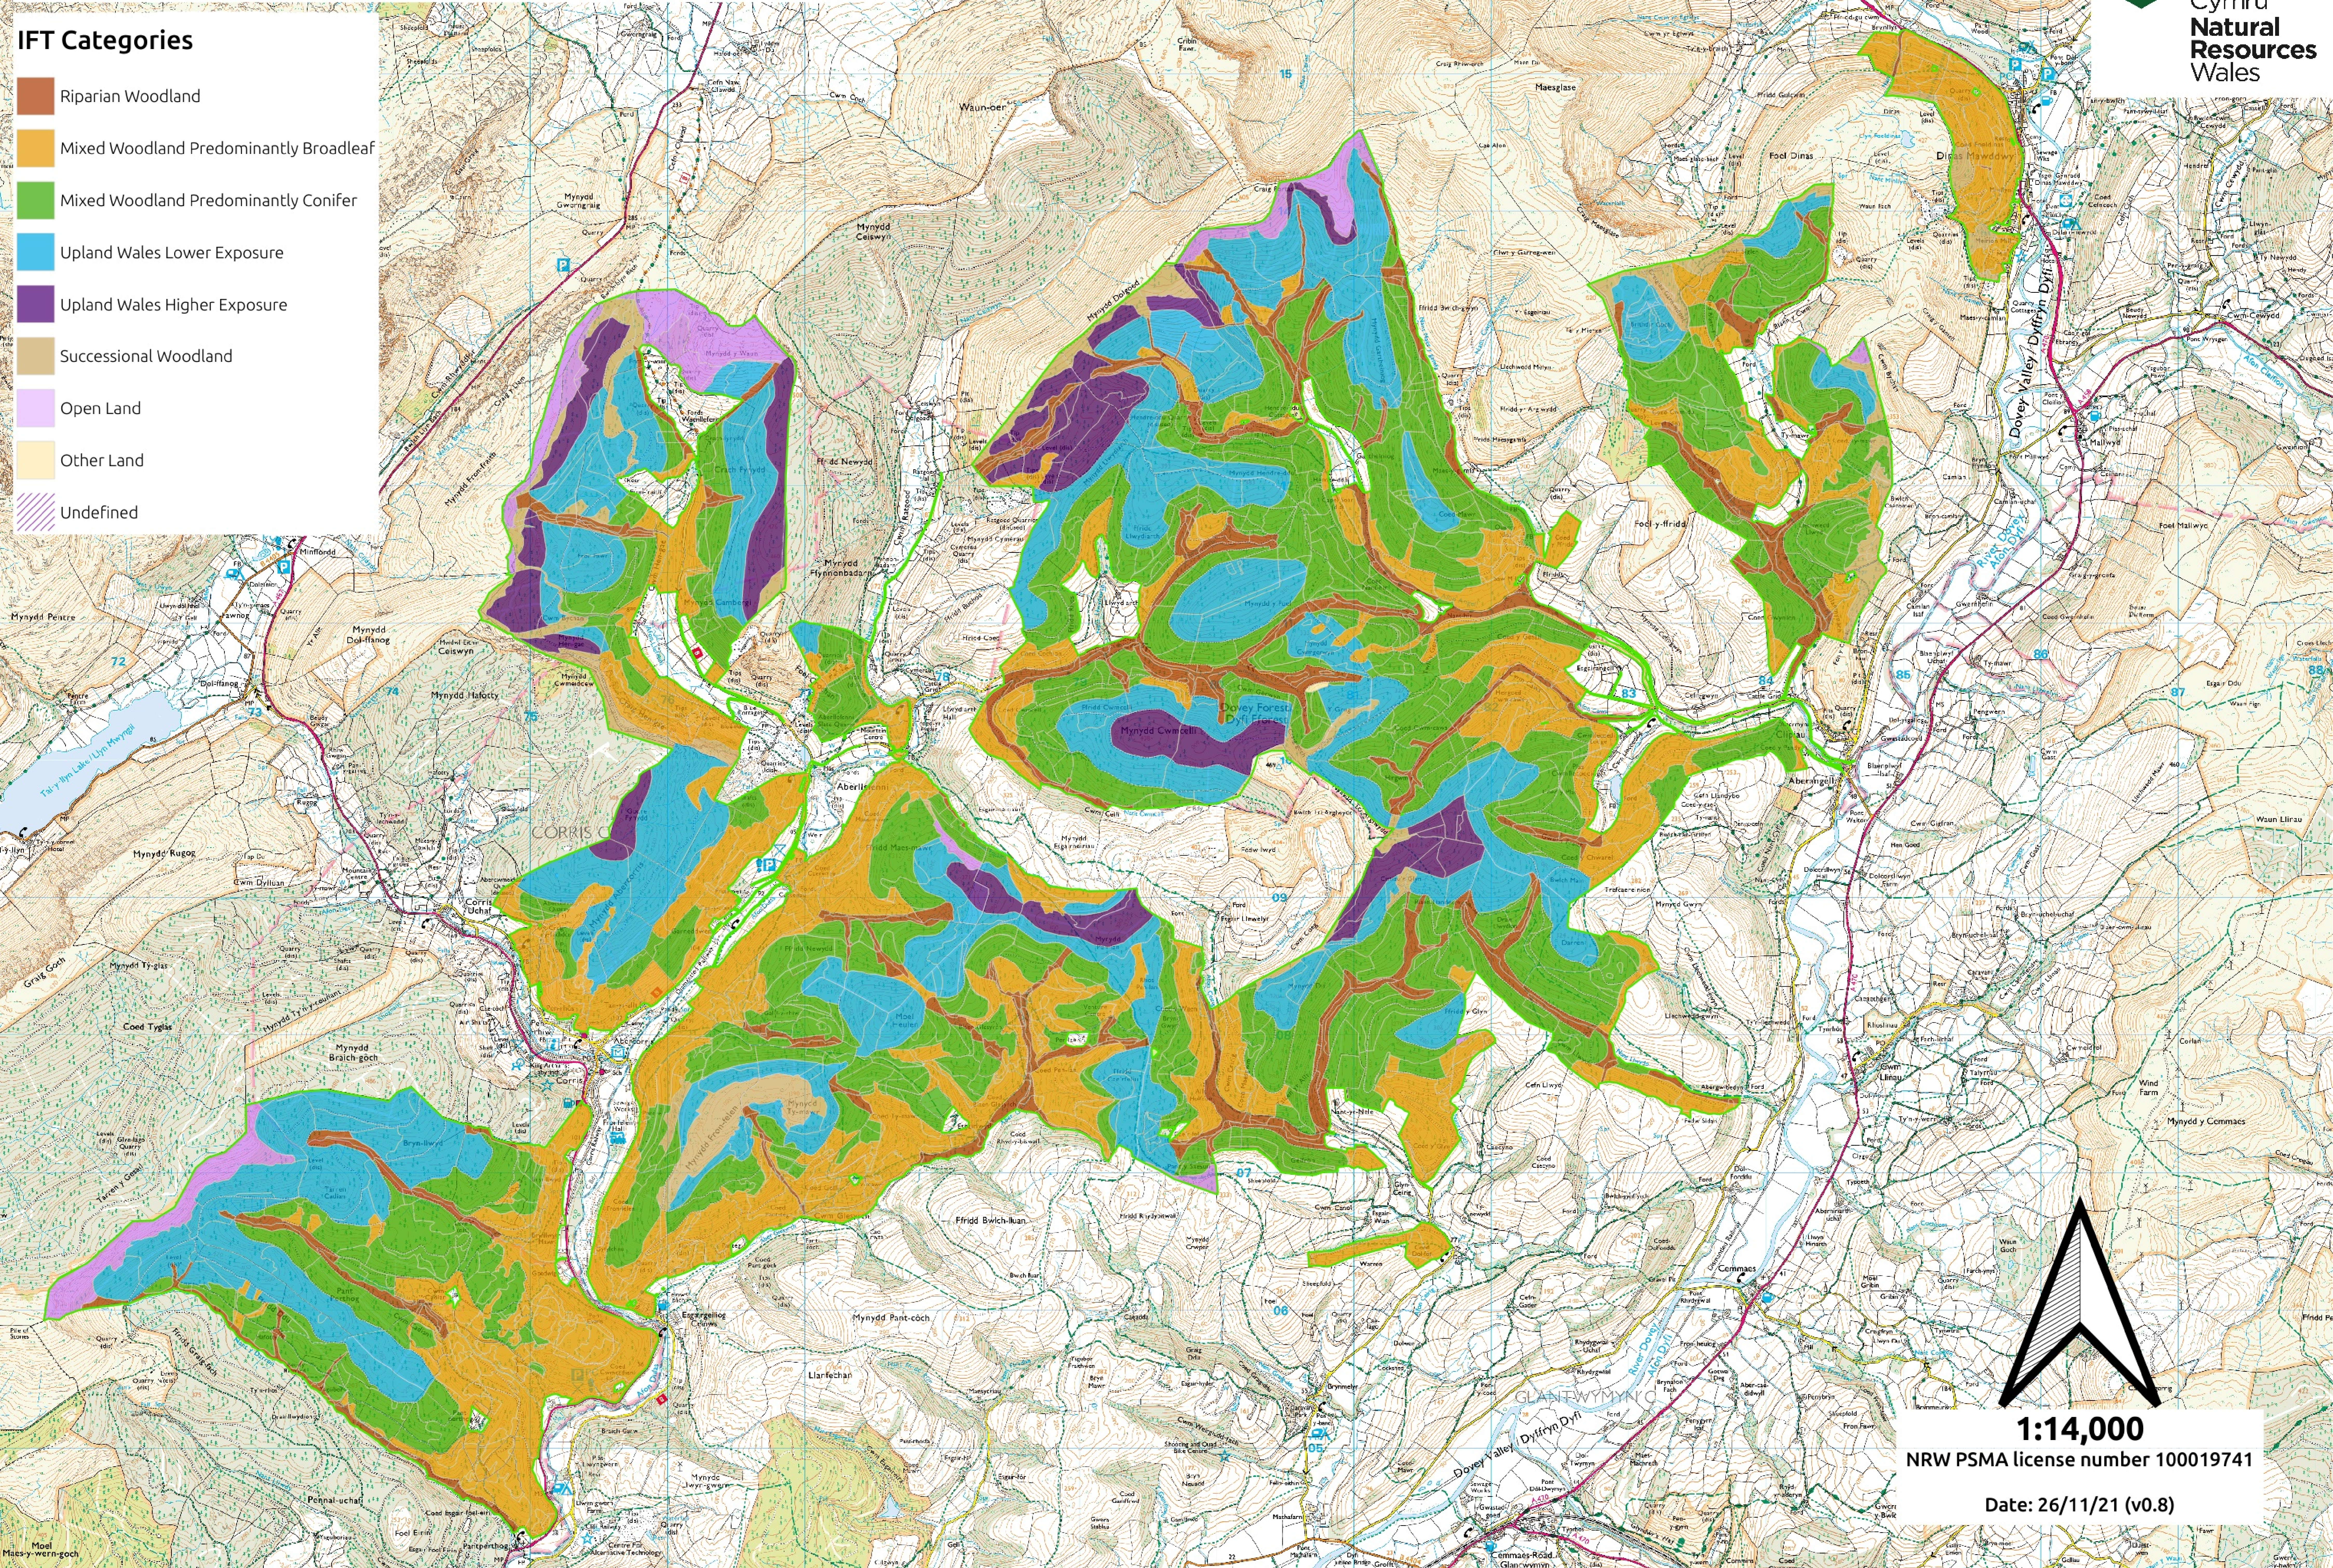

Dyfi Forest Resource Plan - Forest Types and Restocking

- ### IFT Categories
- Riparian Woodland
 - Mixed Woodland Predominantly Broadleaf
 - Mixed Woodland Predominantly Conifer
 - Upland Wales Lower Exposure
 - Upland Wales Higher Exposure
 - Successional Woodland
 - Open Land
 - Other Land
 - Undefined

1:14,000
NRW PSMA license number 100019741

Date: 26/11/21 (v0.8)