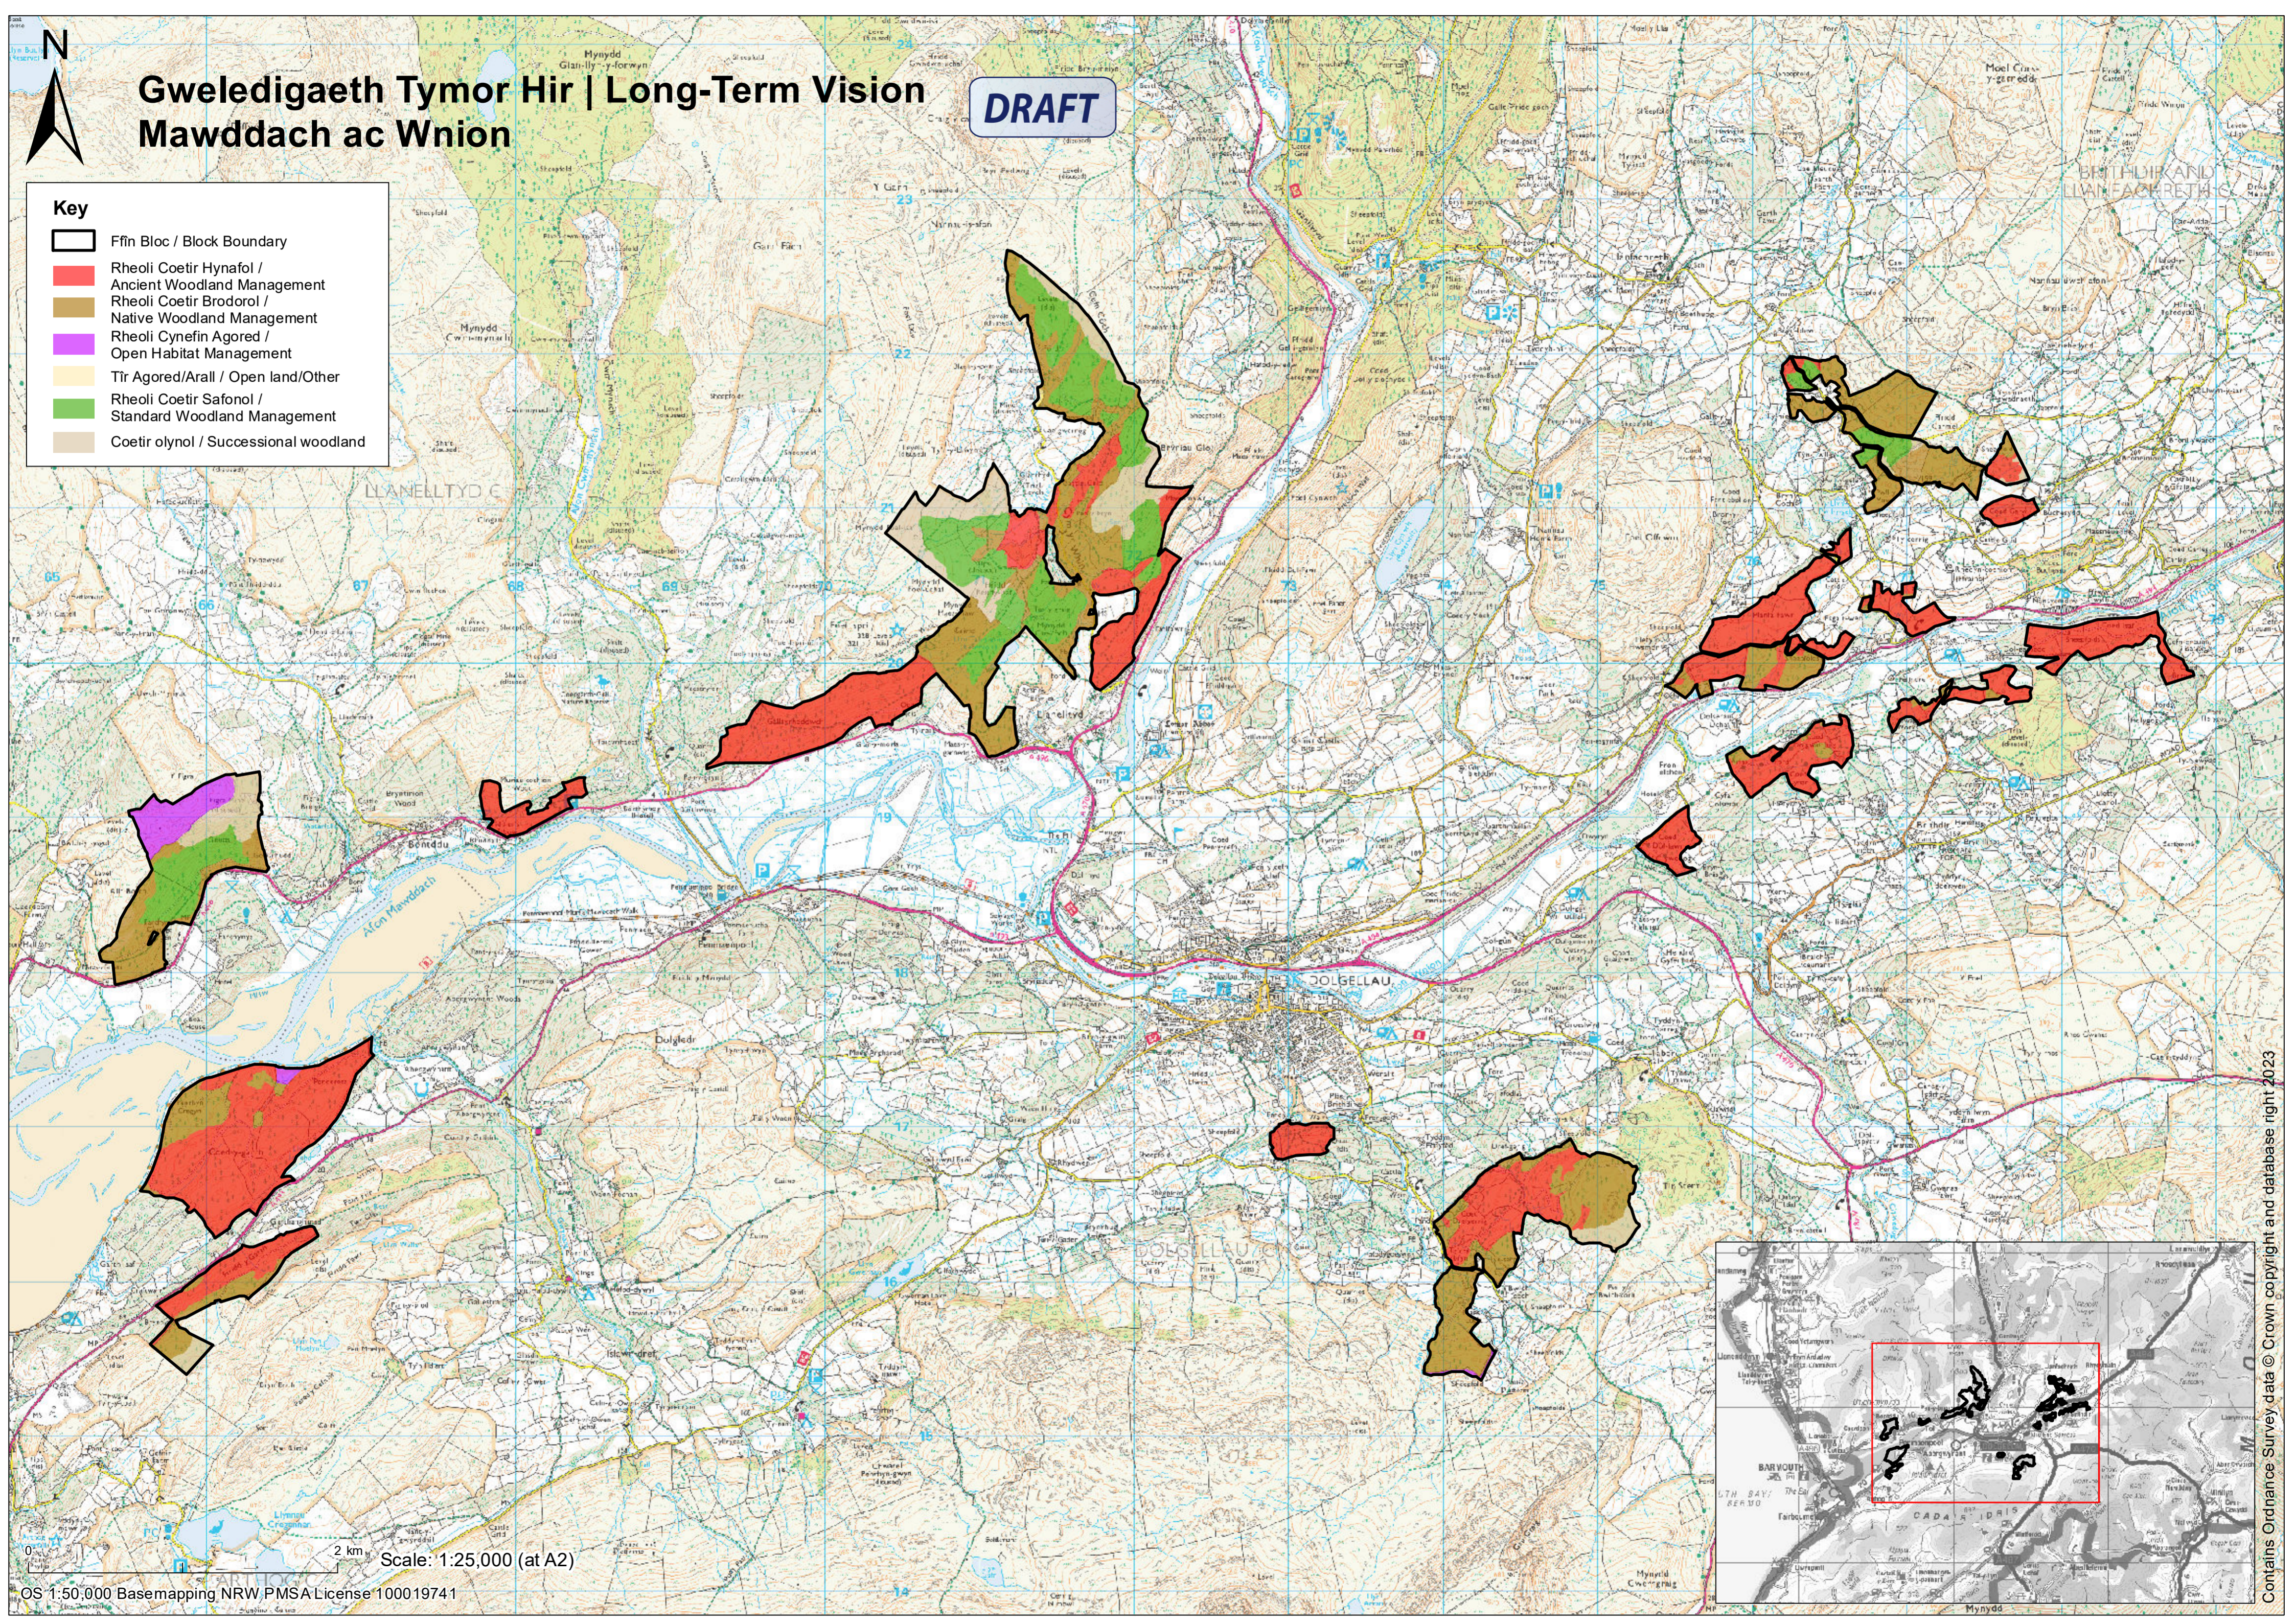

Gweledigaeth Tymor Hir | Long-Term Vision Mawddach ac Wnion

DRAFT

Key

- Ffin Bloc / Block Boundary
- Rheoli Coetir Hynafol / Ancient Woodland Management
- Rheoli Coetir Brodorol / Native Woodland Management
- Rheoli Cynefin Agored / Open Habitat Management
- Tir Agored/Arall / Open land/Other
- Rheoli Coetir Safonol / Standard Woodland Management
- Coetir olynol / Successional woodland

Scale: 1:25,000 (at A2)

OS 1:50,000 Basemapping NRW PMSA License 100019741

Contains Ordnance Survey data © Crown copyright and database right 2023