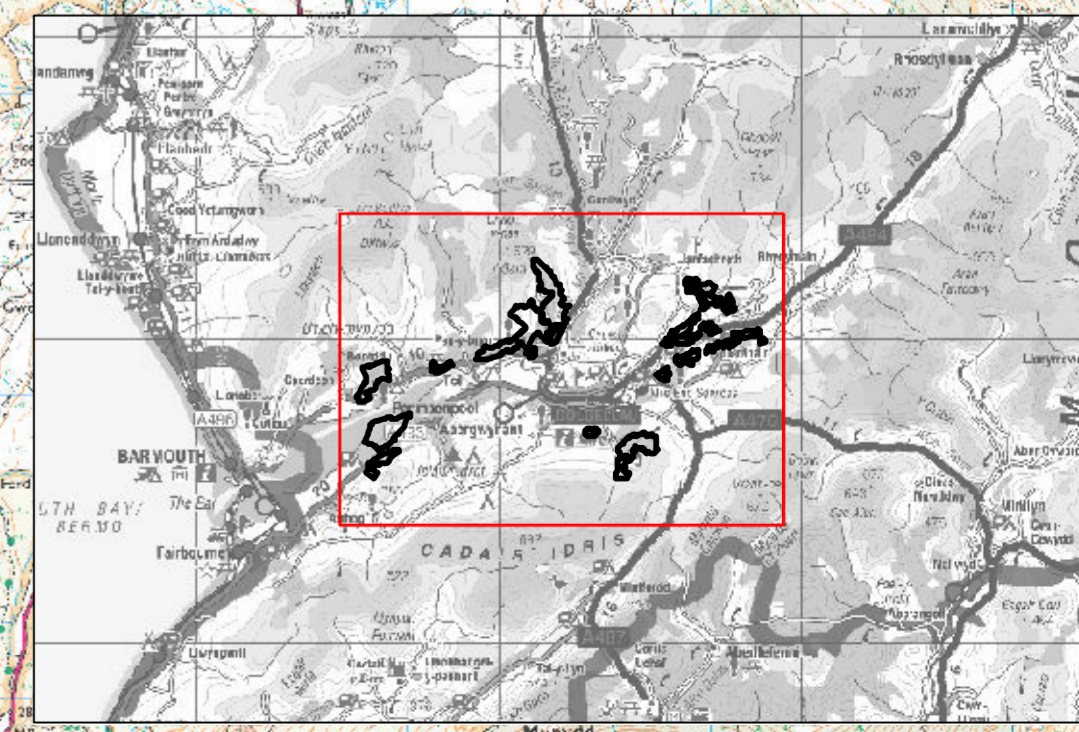

Gweledigaeth Tymor Hir | Long-Term Vision Mawddach ac Wnion

DRAFT

Key

- Ffin Bloc / Block Boundary
- Rheoli Coetir Hynafol / Ancient Woodland Management
- Rheoli Coetir Brodorol / Native Woodland Management
- Rheoli Cynefin Agored / Open Habitat Management
- Tir Agored/Arall / Open land/Other
- Rheoli Coetir Safonol / Standard Woodland Management
- Coetir olynol / Successional woodland

Scale: 1:25,000 (at A2)

OS 1:50,000 Basemapping NRW PMSA License 100019741

Contains Ordnance Survey data © Crown copyright and database right 2023