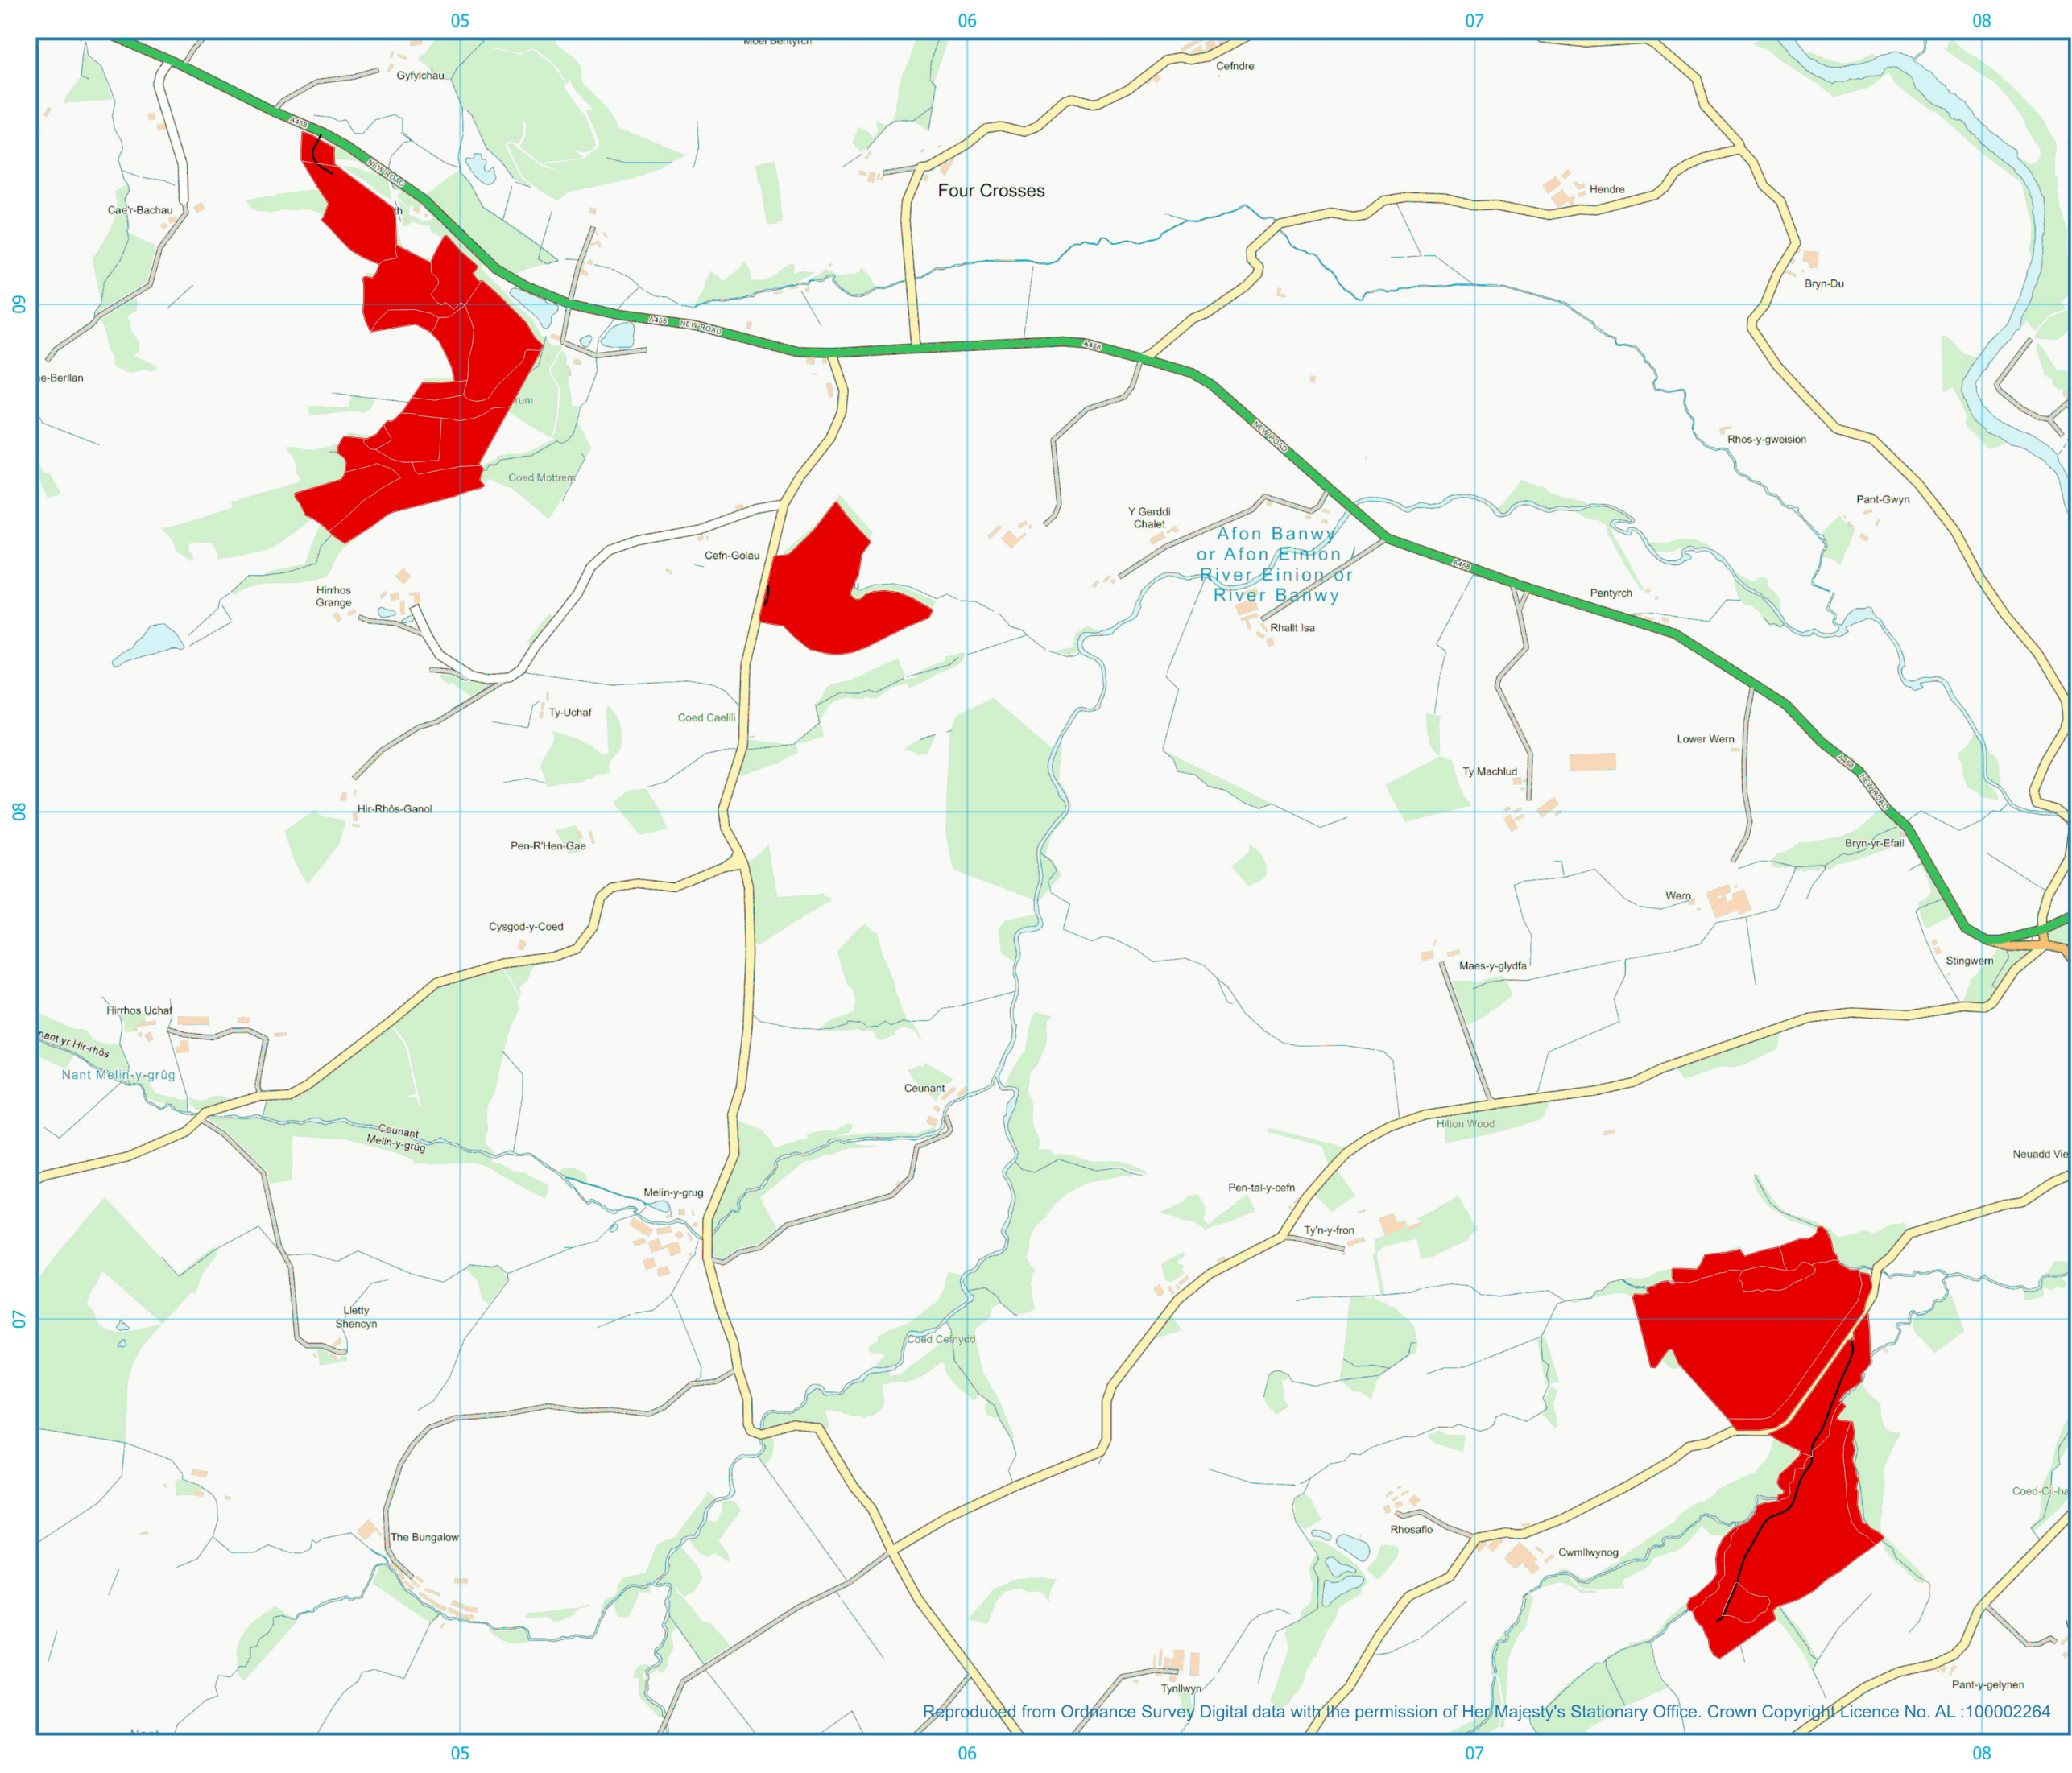

Mathrafal (Gorllewin / West)

Gweledigaeth Hirdymor / Long-Term Vision

Subcompartments

Forest roads

 Rheoli Coetiroedd Hynafol
- Ancient Woodland Management

Reproduced from Ordnance Survey Digital data with the permission of Her Majesty's Stationary Office. Crown Copyright Licence No. AL :100002264

Pryor & Rickett
Silviculture

1:12000
Scale Correct at A3
Grid Ref: SJ061078
Date: 16/11/2022
Drawn by: Chris Rawlinson

Pryor and Rickett Silviculture
10 Priory Hill, Brecon, Wales, LD3 9DH

01874 620777 || Wales@silviculture.co.uk