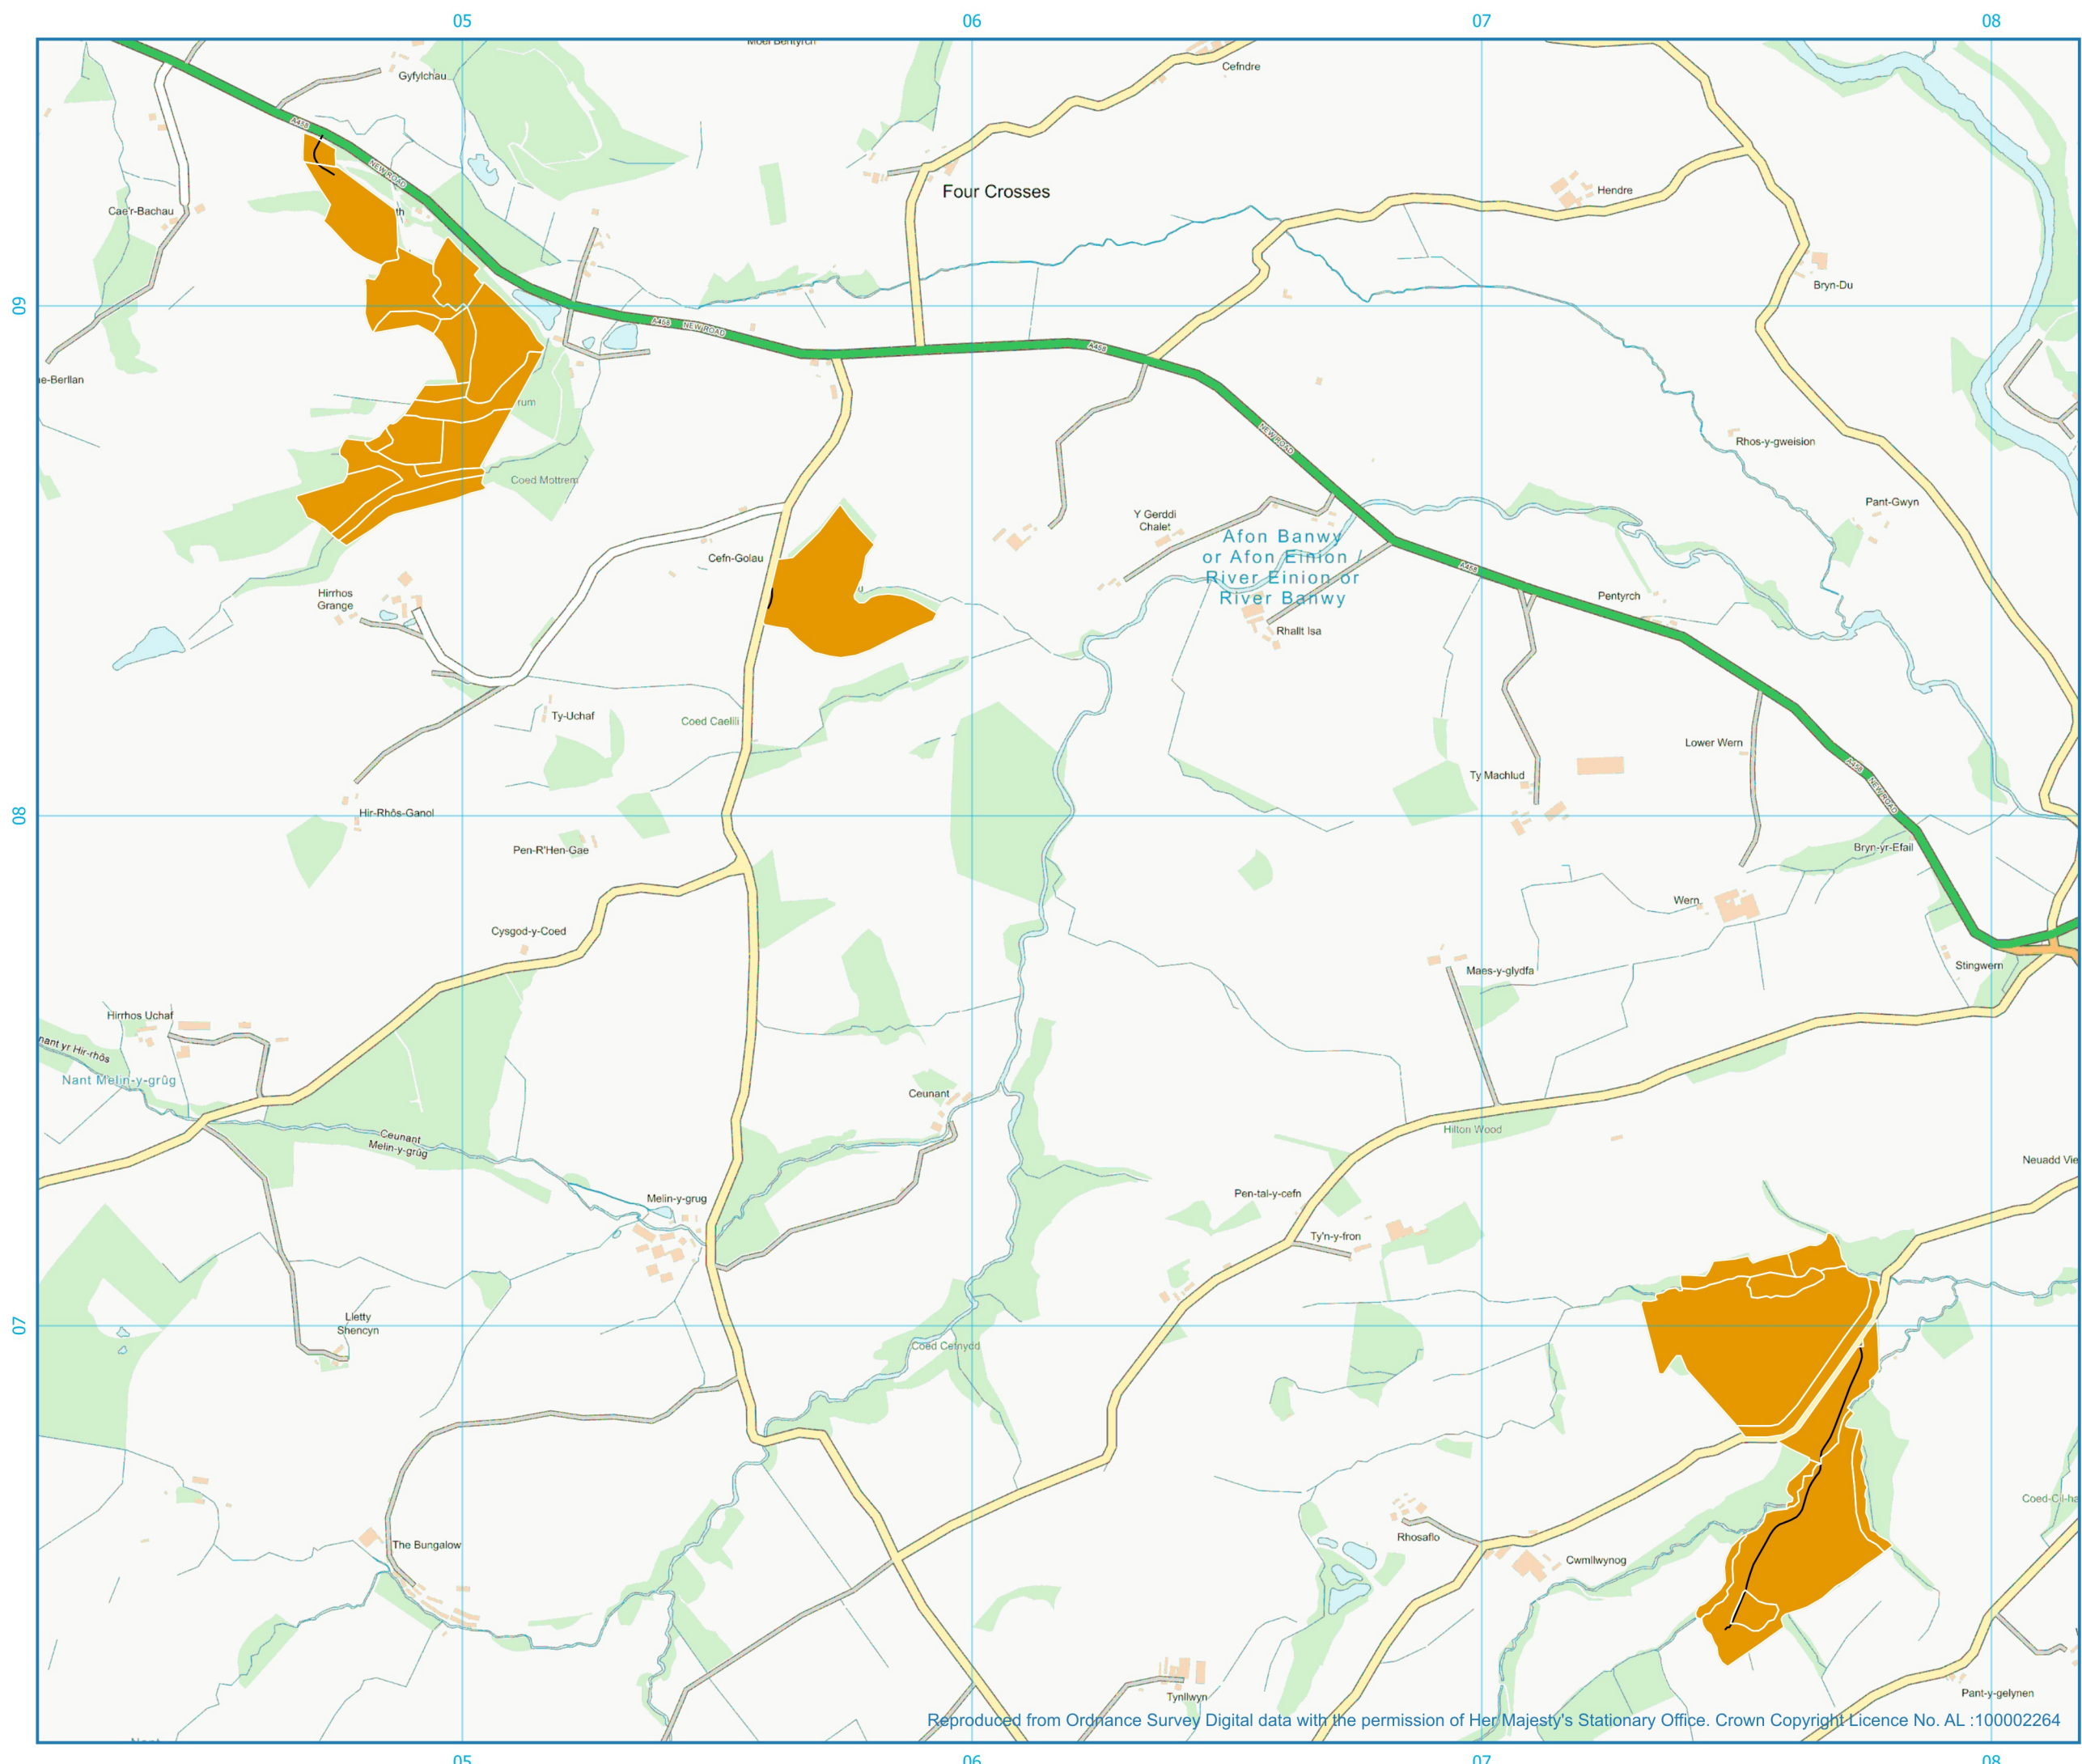

Mathrafal (Gorllewin / West)

Mathau o Goedwigoedd ac Ailblannu / Forest Types and Restocking

Subcompartments

— Forest roads

 Coetiroedd Cymysg Llydanddail
yn Bennaf
- Mixed woodland predominately
broadleaf

Reproduced from Ordnance Survey Digital data with the permission of Her Majesty's Stationary Office. Crown Copyright Licence No. AL :100002264

Pryor & Rickett
Silviculture

1:12000
Scale Correct at A3
Grid Ref: SJ061078
Date: 16/11/2022
Drawn by: Chris Rawlinson