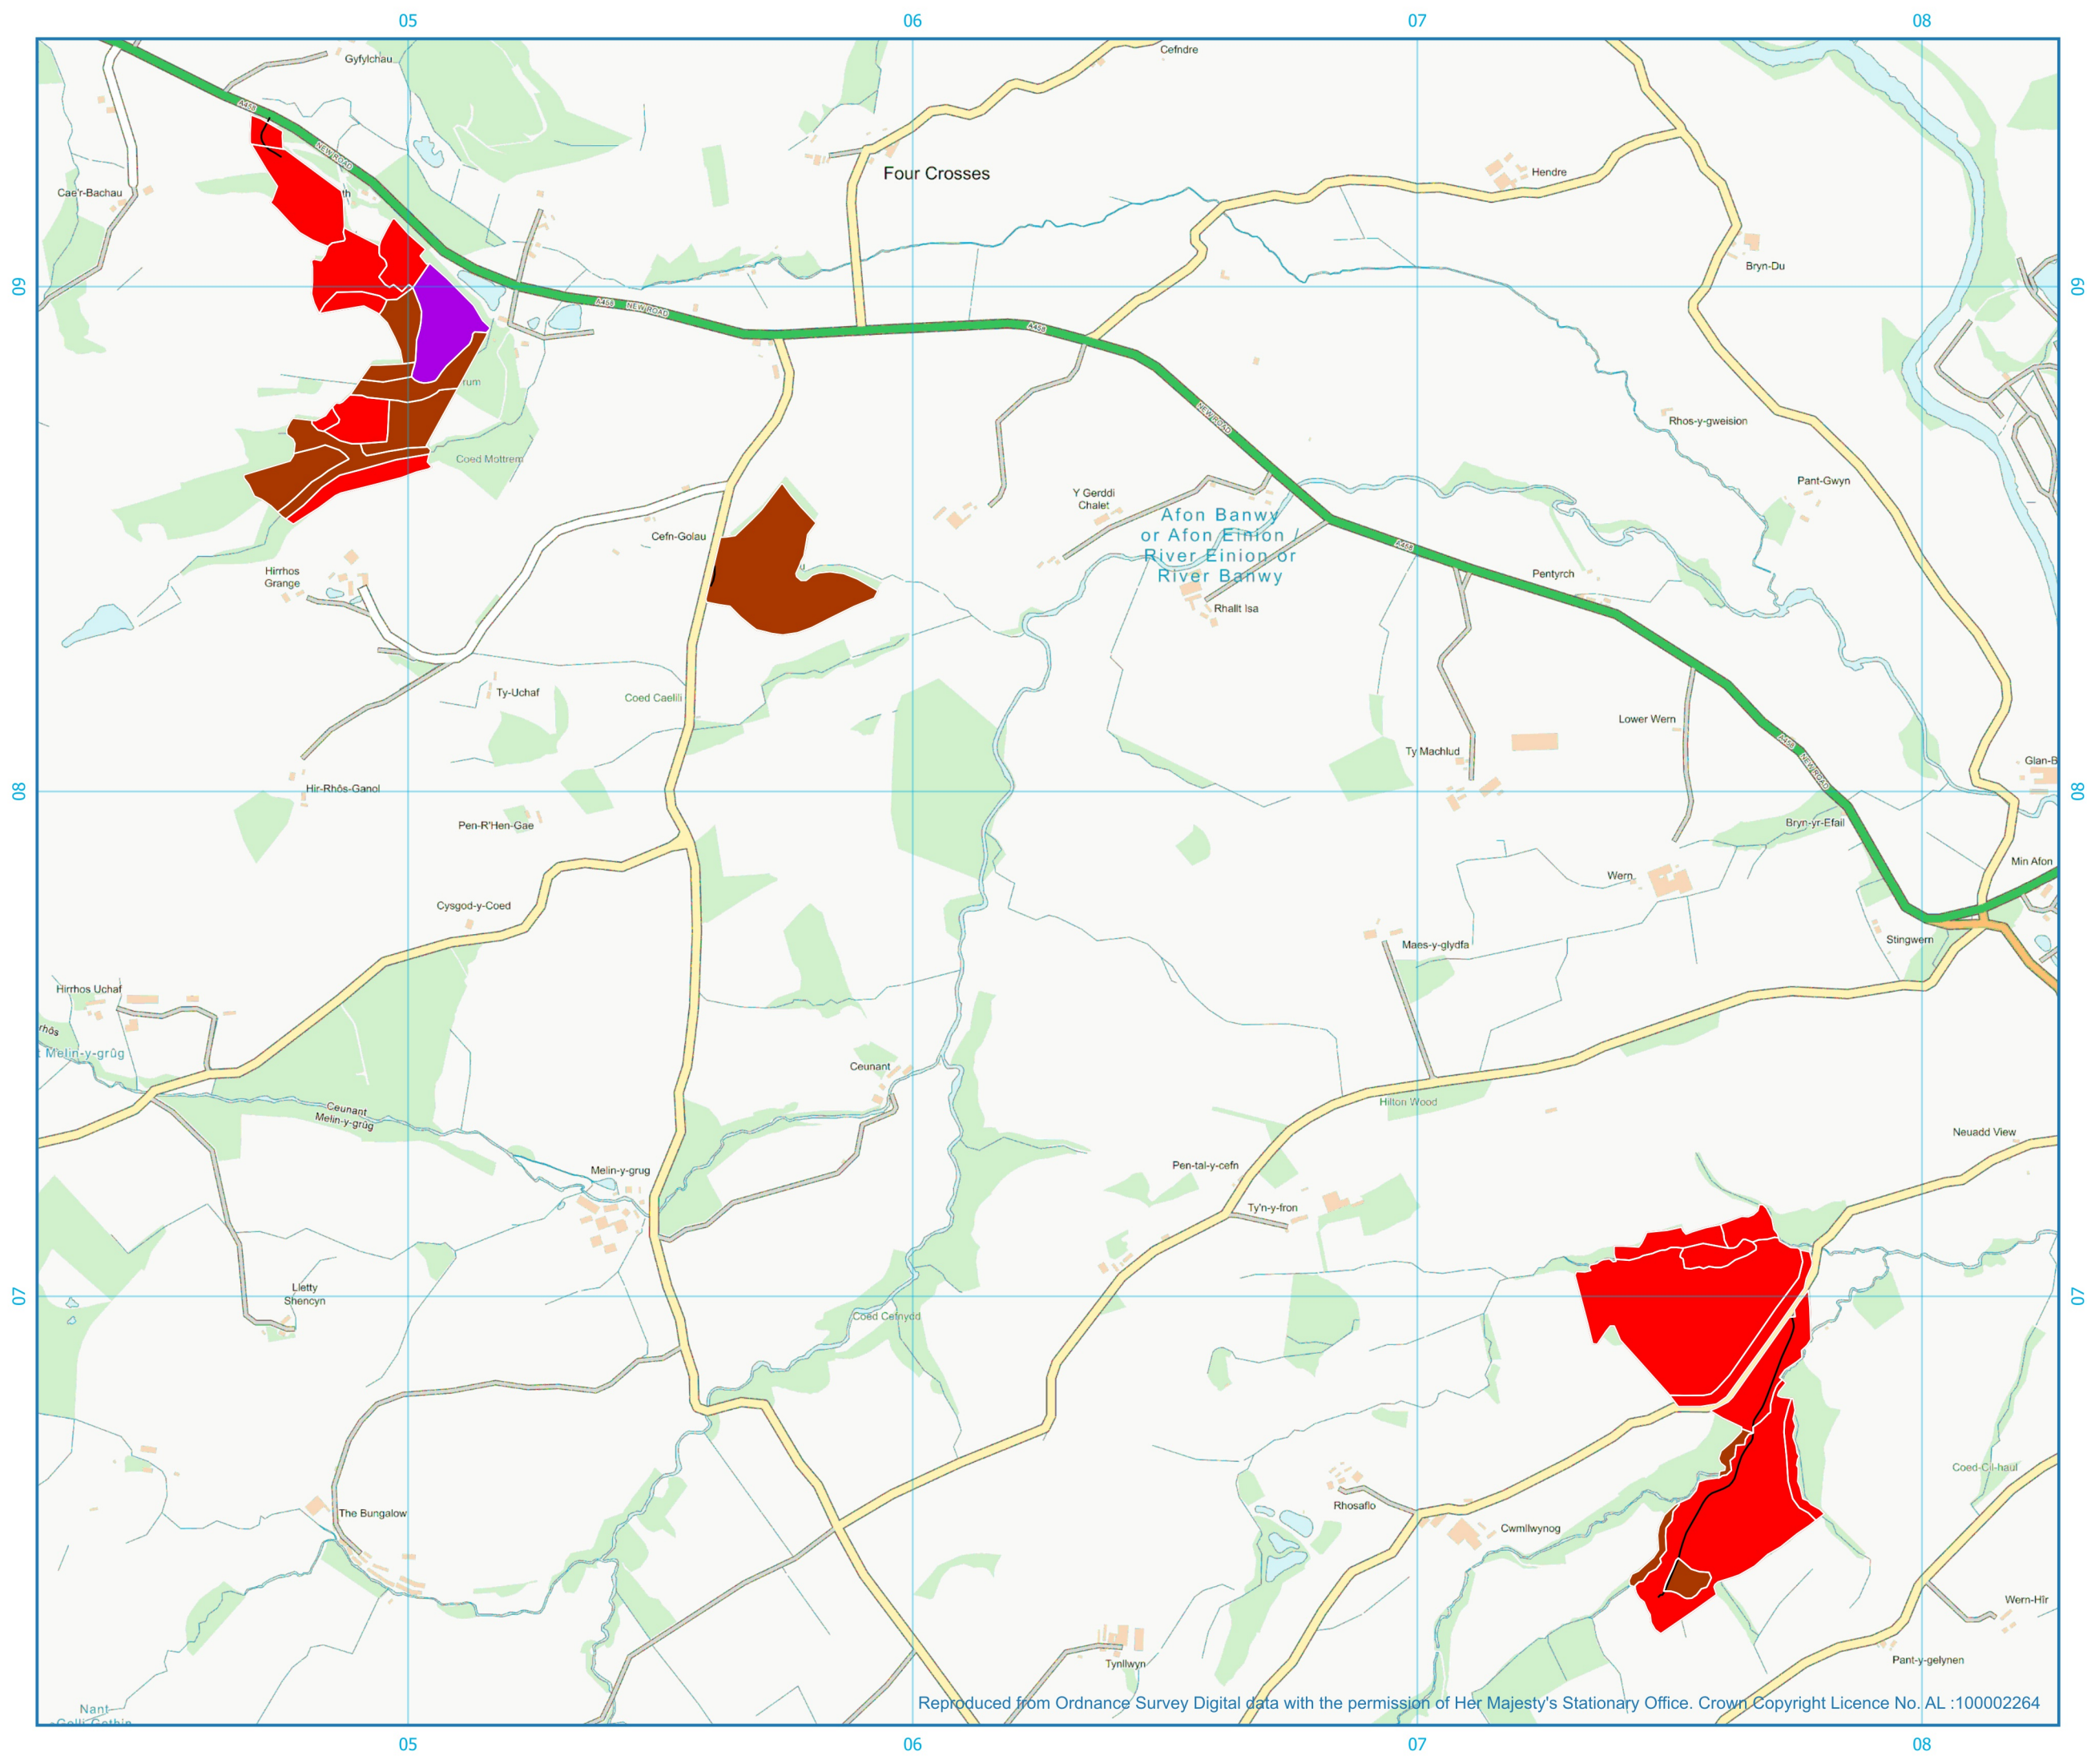

Mathrafal (Gorllewin / West)

Y Strategaeth Rheoli Coedwigoedd a Chwmpo Coed / Forest Management and Felling Strategy

- Subcompartments
- Forest roads
- Llwyrgwmpo / Clear fell - 2022-26
- Systemau Goedamaeth Fach ei Hefaith
- Low Impact Silvicultural Systems
- Ymyriad Lleiaf - Minimum Intervention

Reproduced from Ordnance Survey Digital data with the permission of Her Majesty's Stationary Office. Crown Copyright Licence No. AL :100002264

1:12000
Scale Correct at A3
Grid Ref: SJ062078
Date: 16/11/2022
Drawn by: Chris Rawlinson