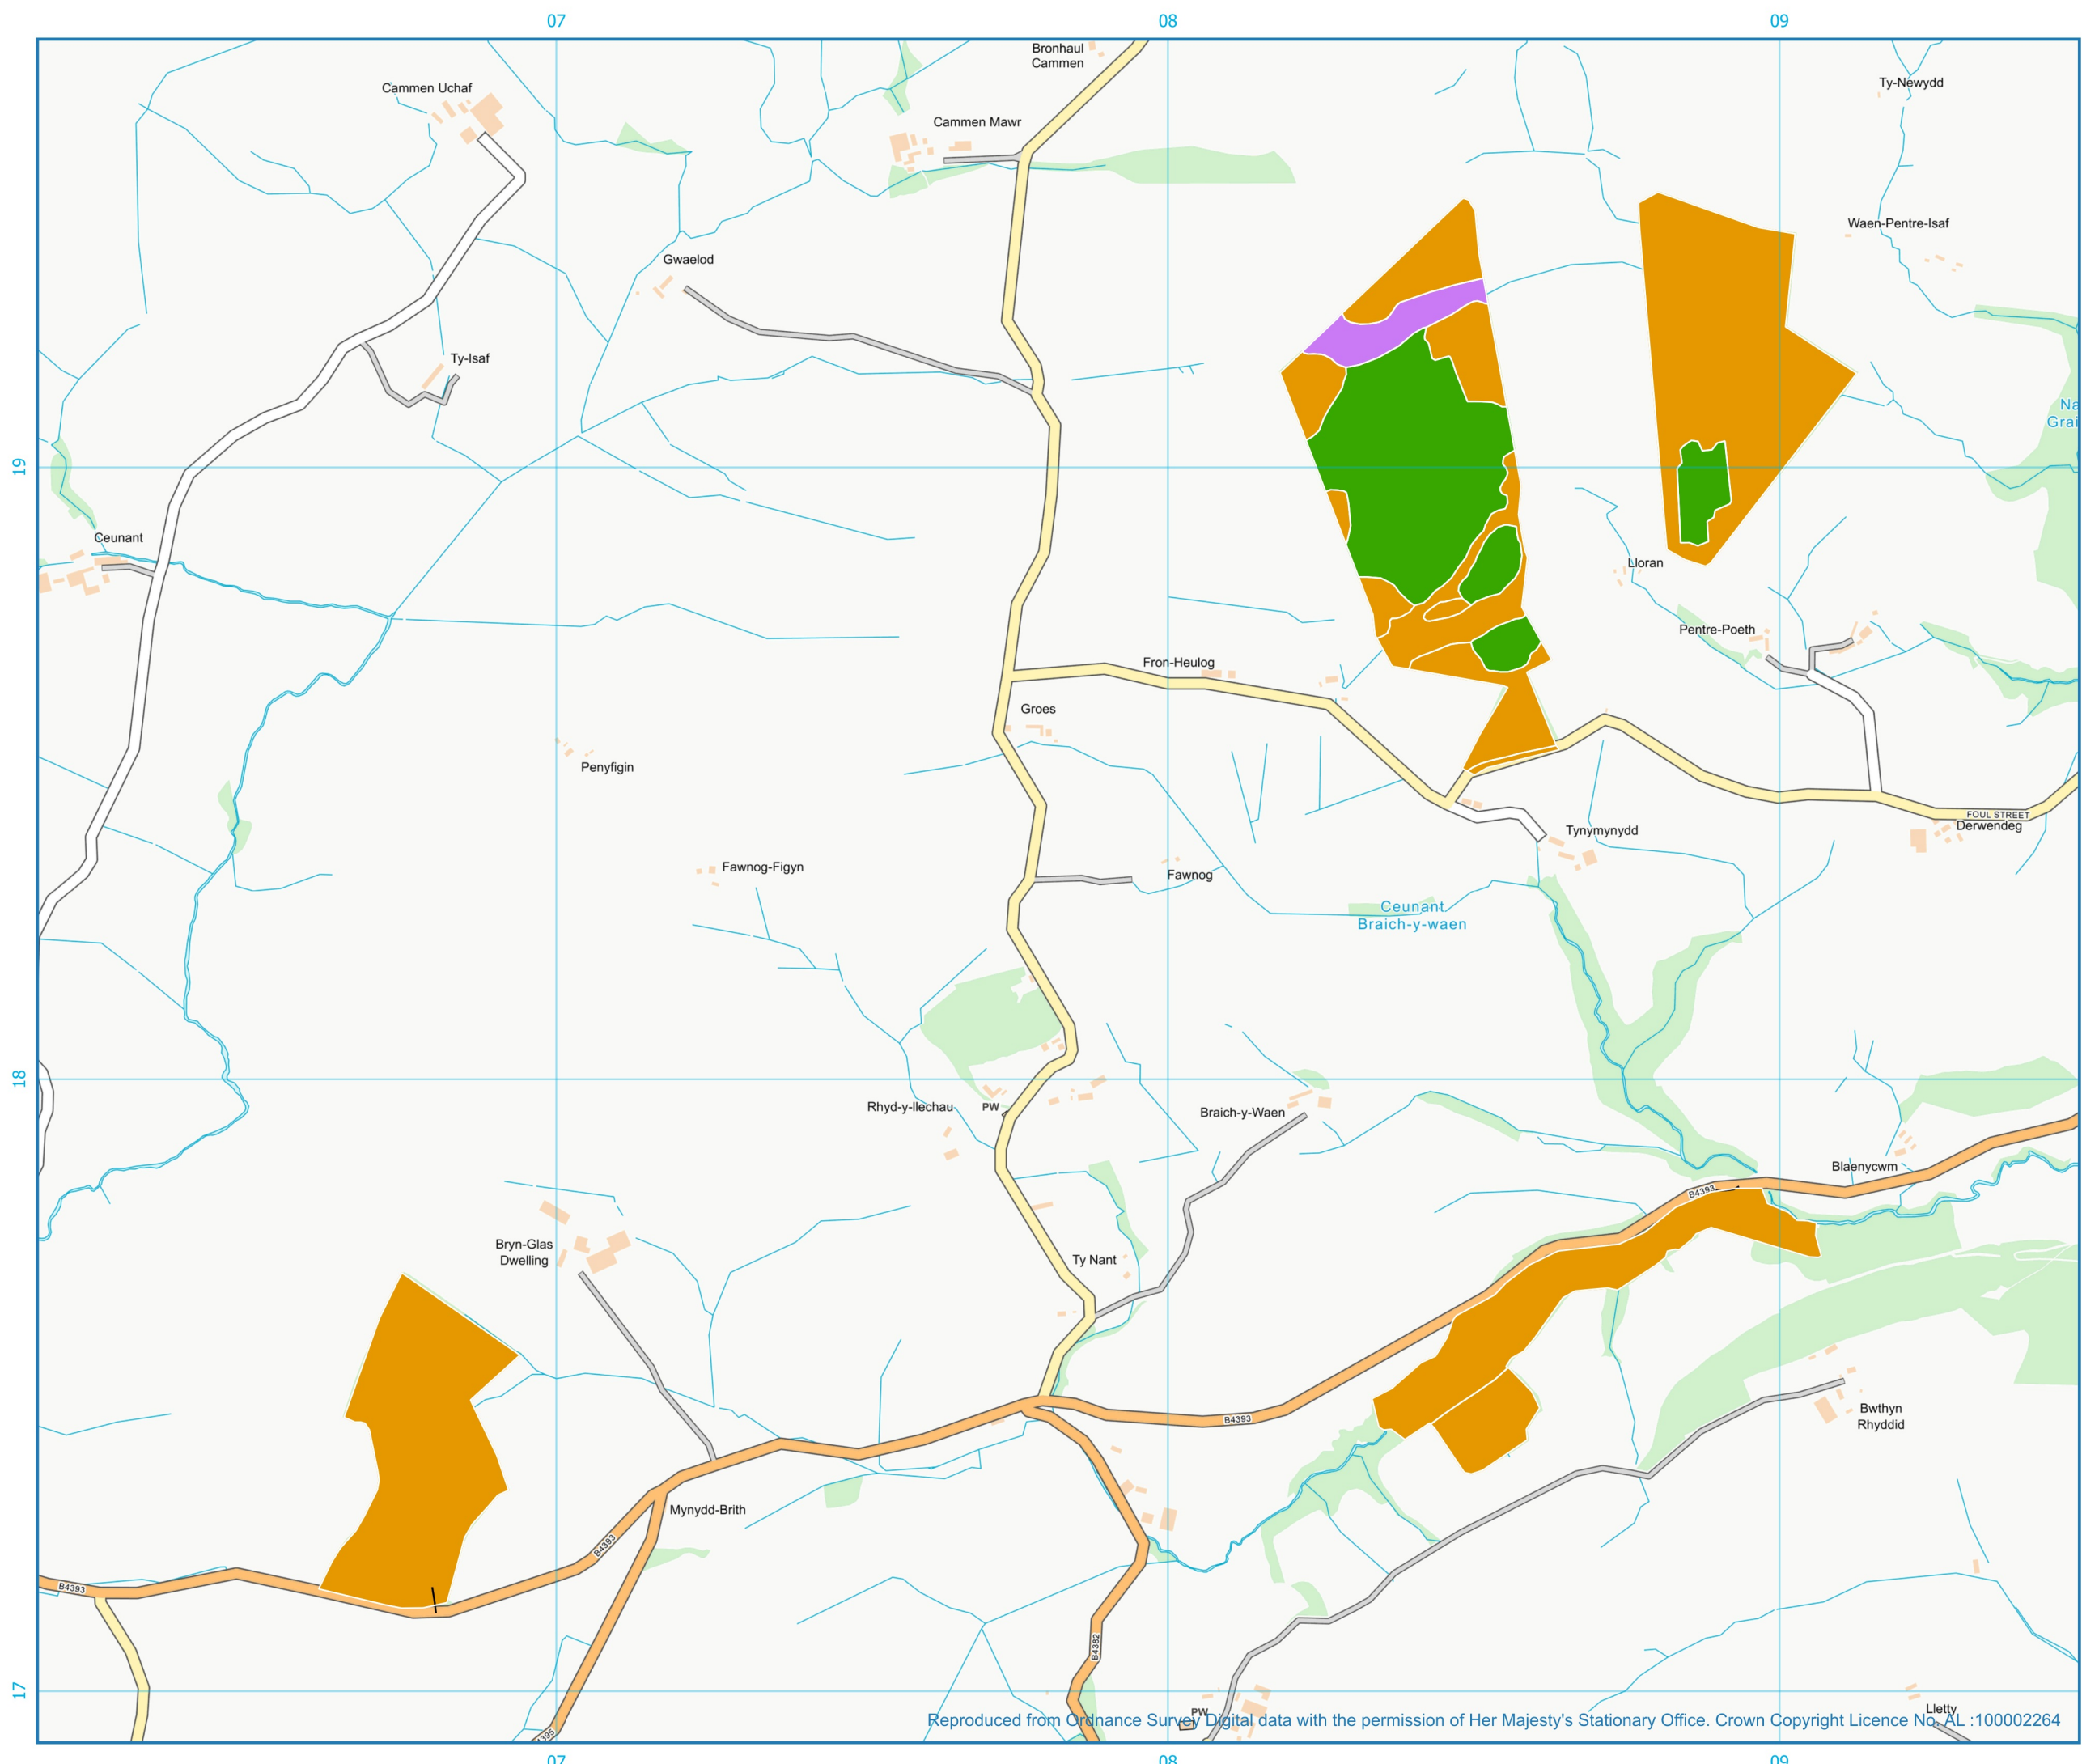

Mathrafal (Gogledd / North)

Mathau o Goedwigoedd ac Ailblannu / Forest Types and Restocking

Subcompartments

— Forest roads

 Coetiroedd Cymysg Llydanddail yn Bennaf
- Mixed woodland predominately broadleaf

 Coetiroedd Cymysg Conwydd yn Bennaf
- Mixed woodland predominately conifer

 Tir Agored - Open land

Reproduced from Ordnance Survey Digital data with the permission of Her Majesty's Stationary Office. Crown Copyright Licence No. AL :100002264

1:10000
Scale Correct at A3
Grid Ref: SJ078183
Date: 16/11/2022
Drawn by: Chris Rawlinson

Pryor and Rickett Silviculture
10 Priory Hill, Brecon, Wales, LD3 9DH

01874 620777 || Wales@silviculture.co.uk