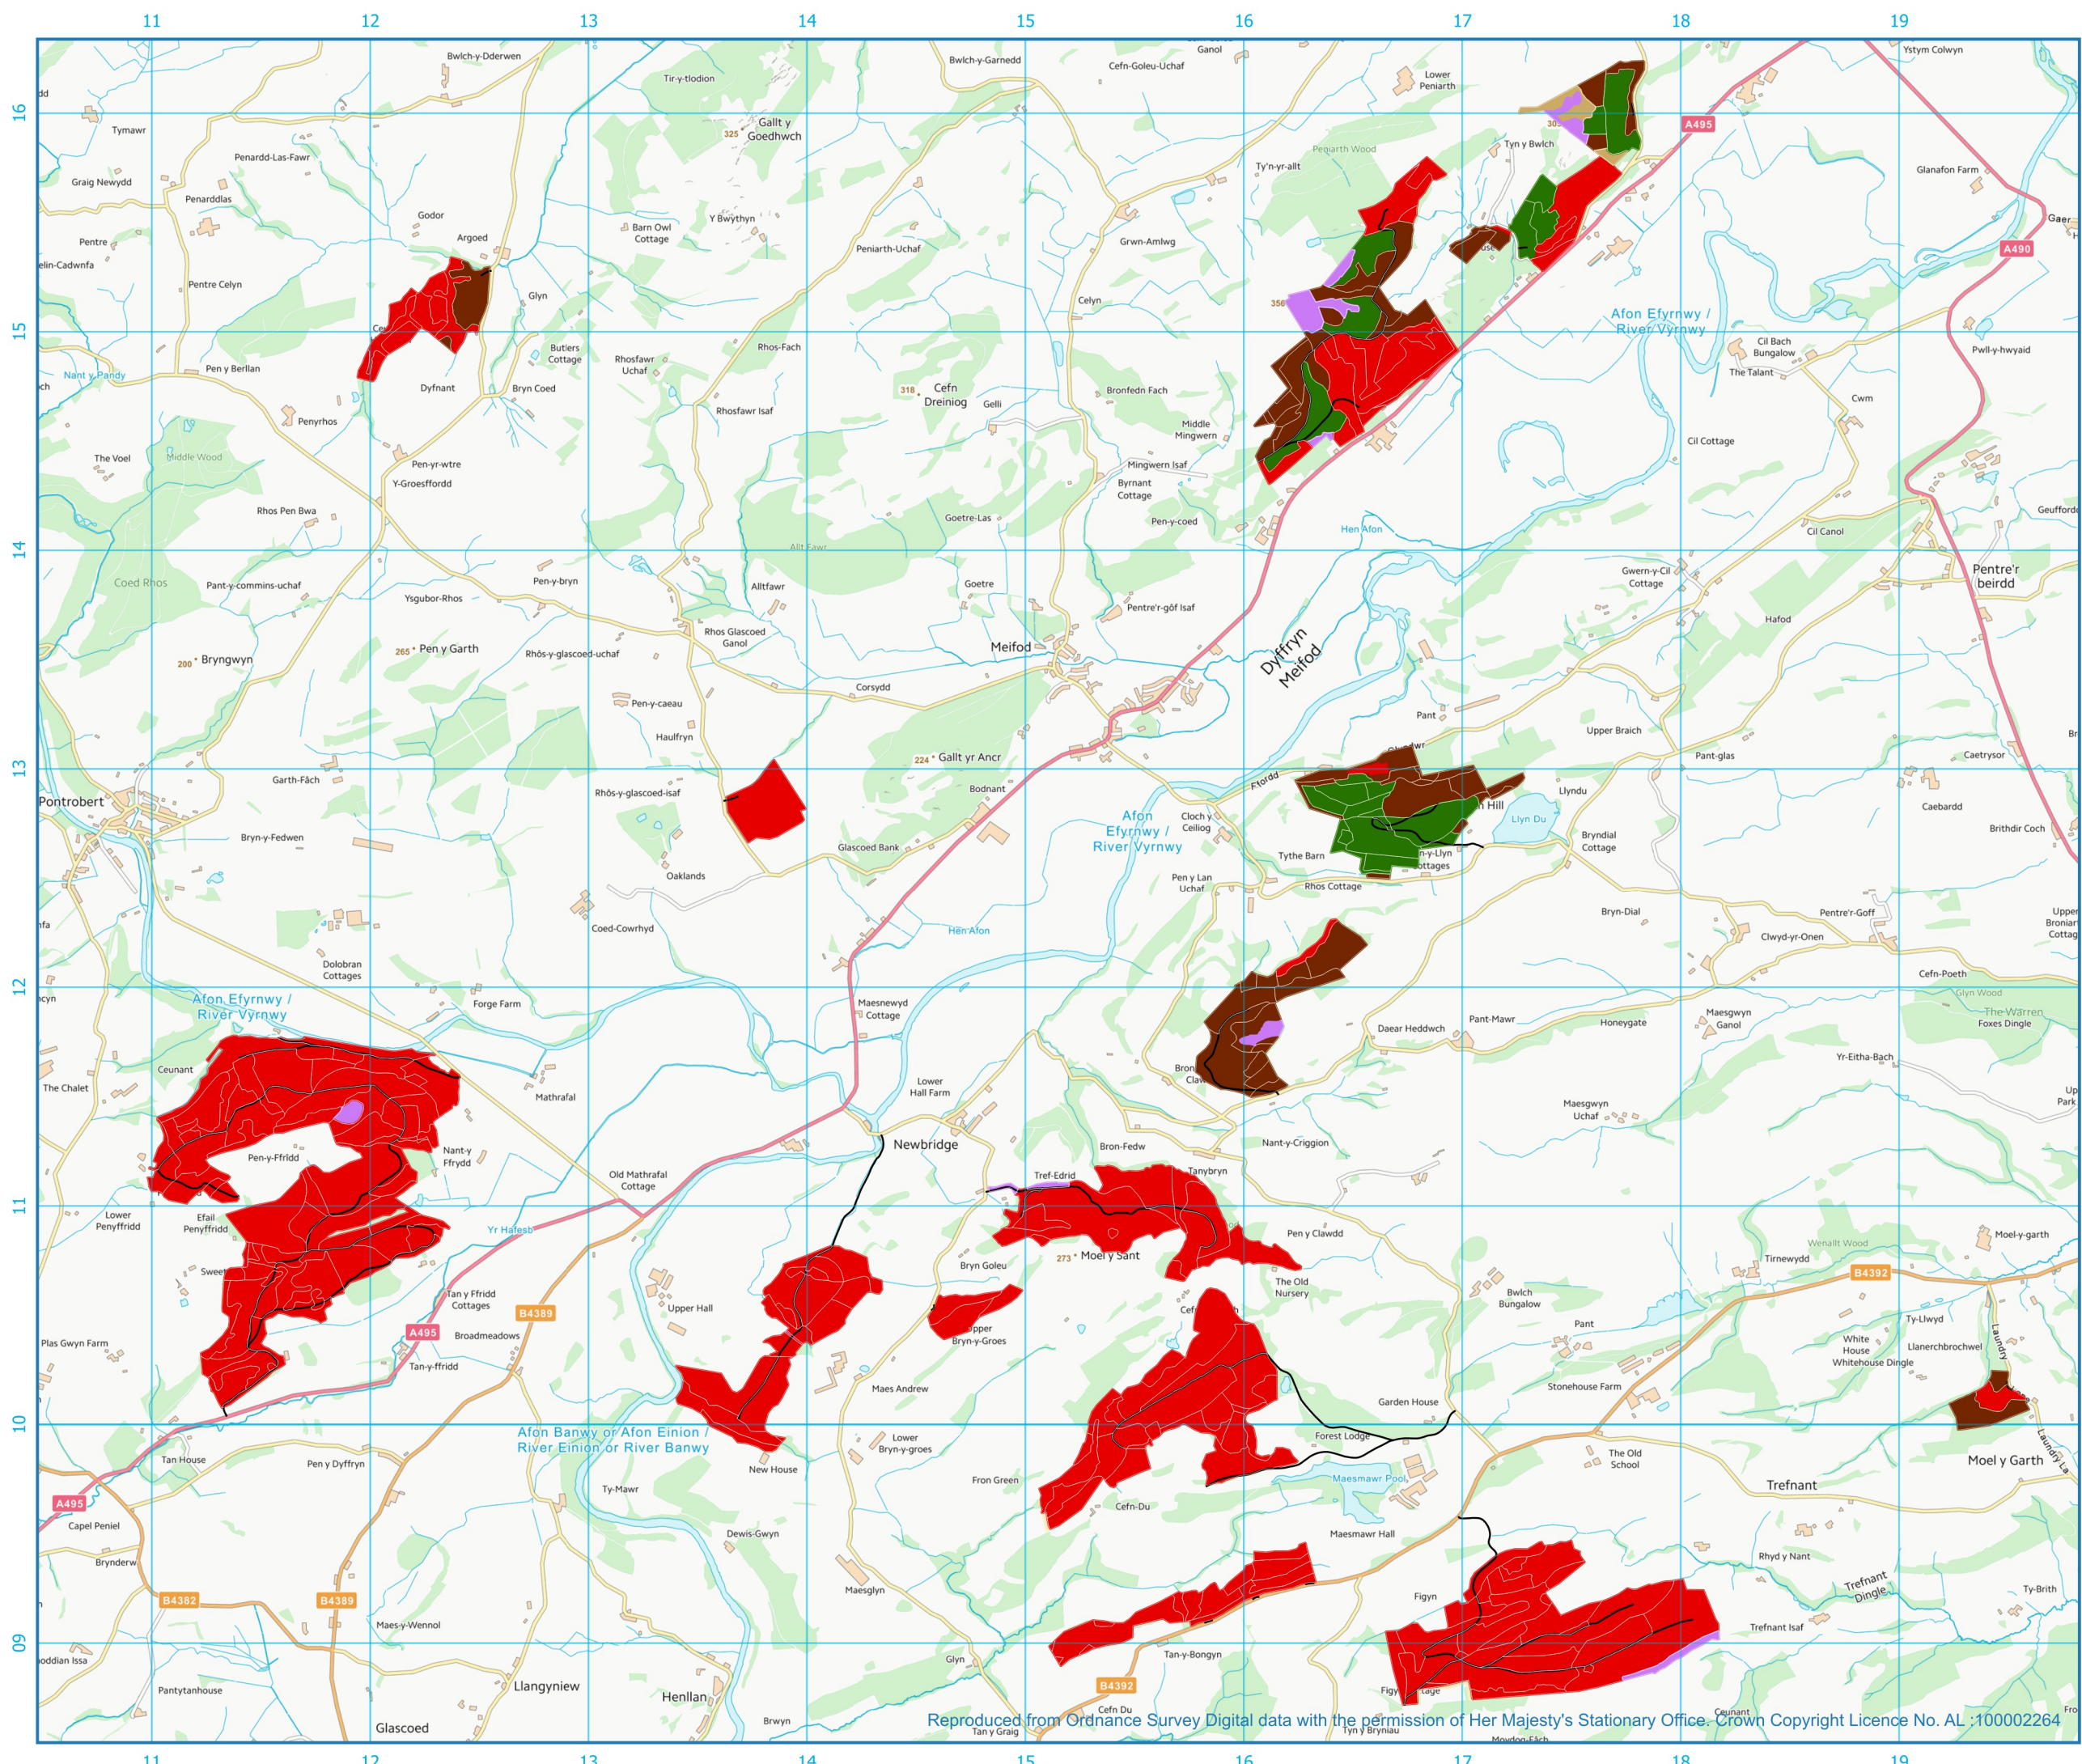

# Mathrafal (Dwyrain / East)

## Gweledigaeth Hirdymor / Long-Term Vision

- Subcompartments
- Forest roads
- Rheoli Coetiroedd Hynafol  
- Ancient Woodland Management
  - Rheoli Coetiroedd Brodorol  
- Native Woodland Management
  - Rheolaeth Safonol ar Goedwigoedd  
- Standard Forest Management
  - Coetiroedd Olynnol  
(nad ydynt yn doriannol)  
- Successional Woodland
  - Rheoli Cynefin Agored  
- Open Habitat Management
  - Tir Arall - Open Land Other

Reproduced from Ordnance Survey Digital data with the permission of Her Majesty's Stationary Office. Crown Copyright Licence No. AL 100002264

1:28000  
Scale Correct at A3  
Grid Ref: SJ151124  
Date: 16/11/2022  
Drawn by: Chris Rawlinson