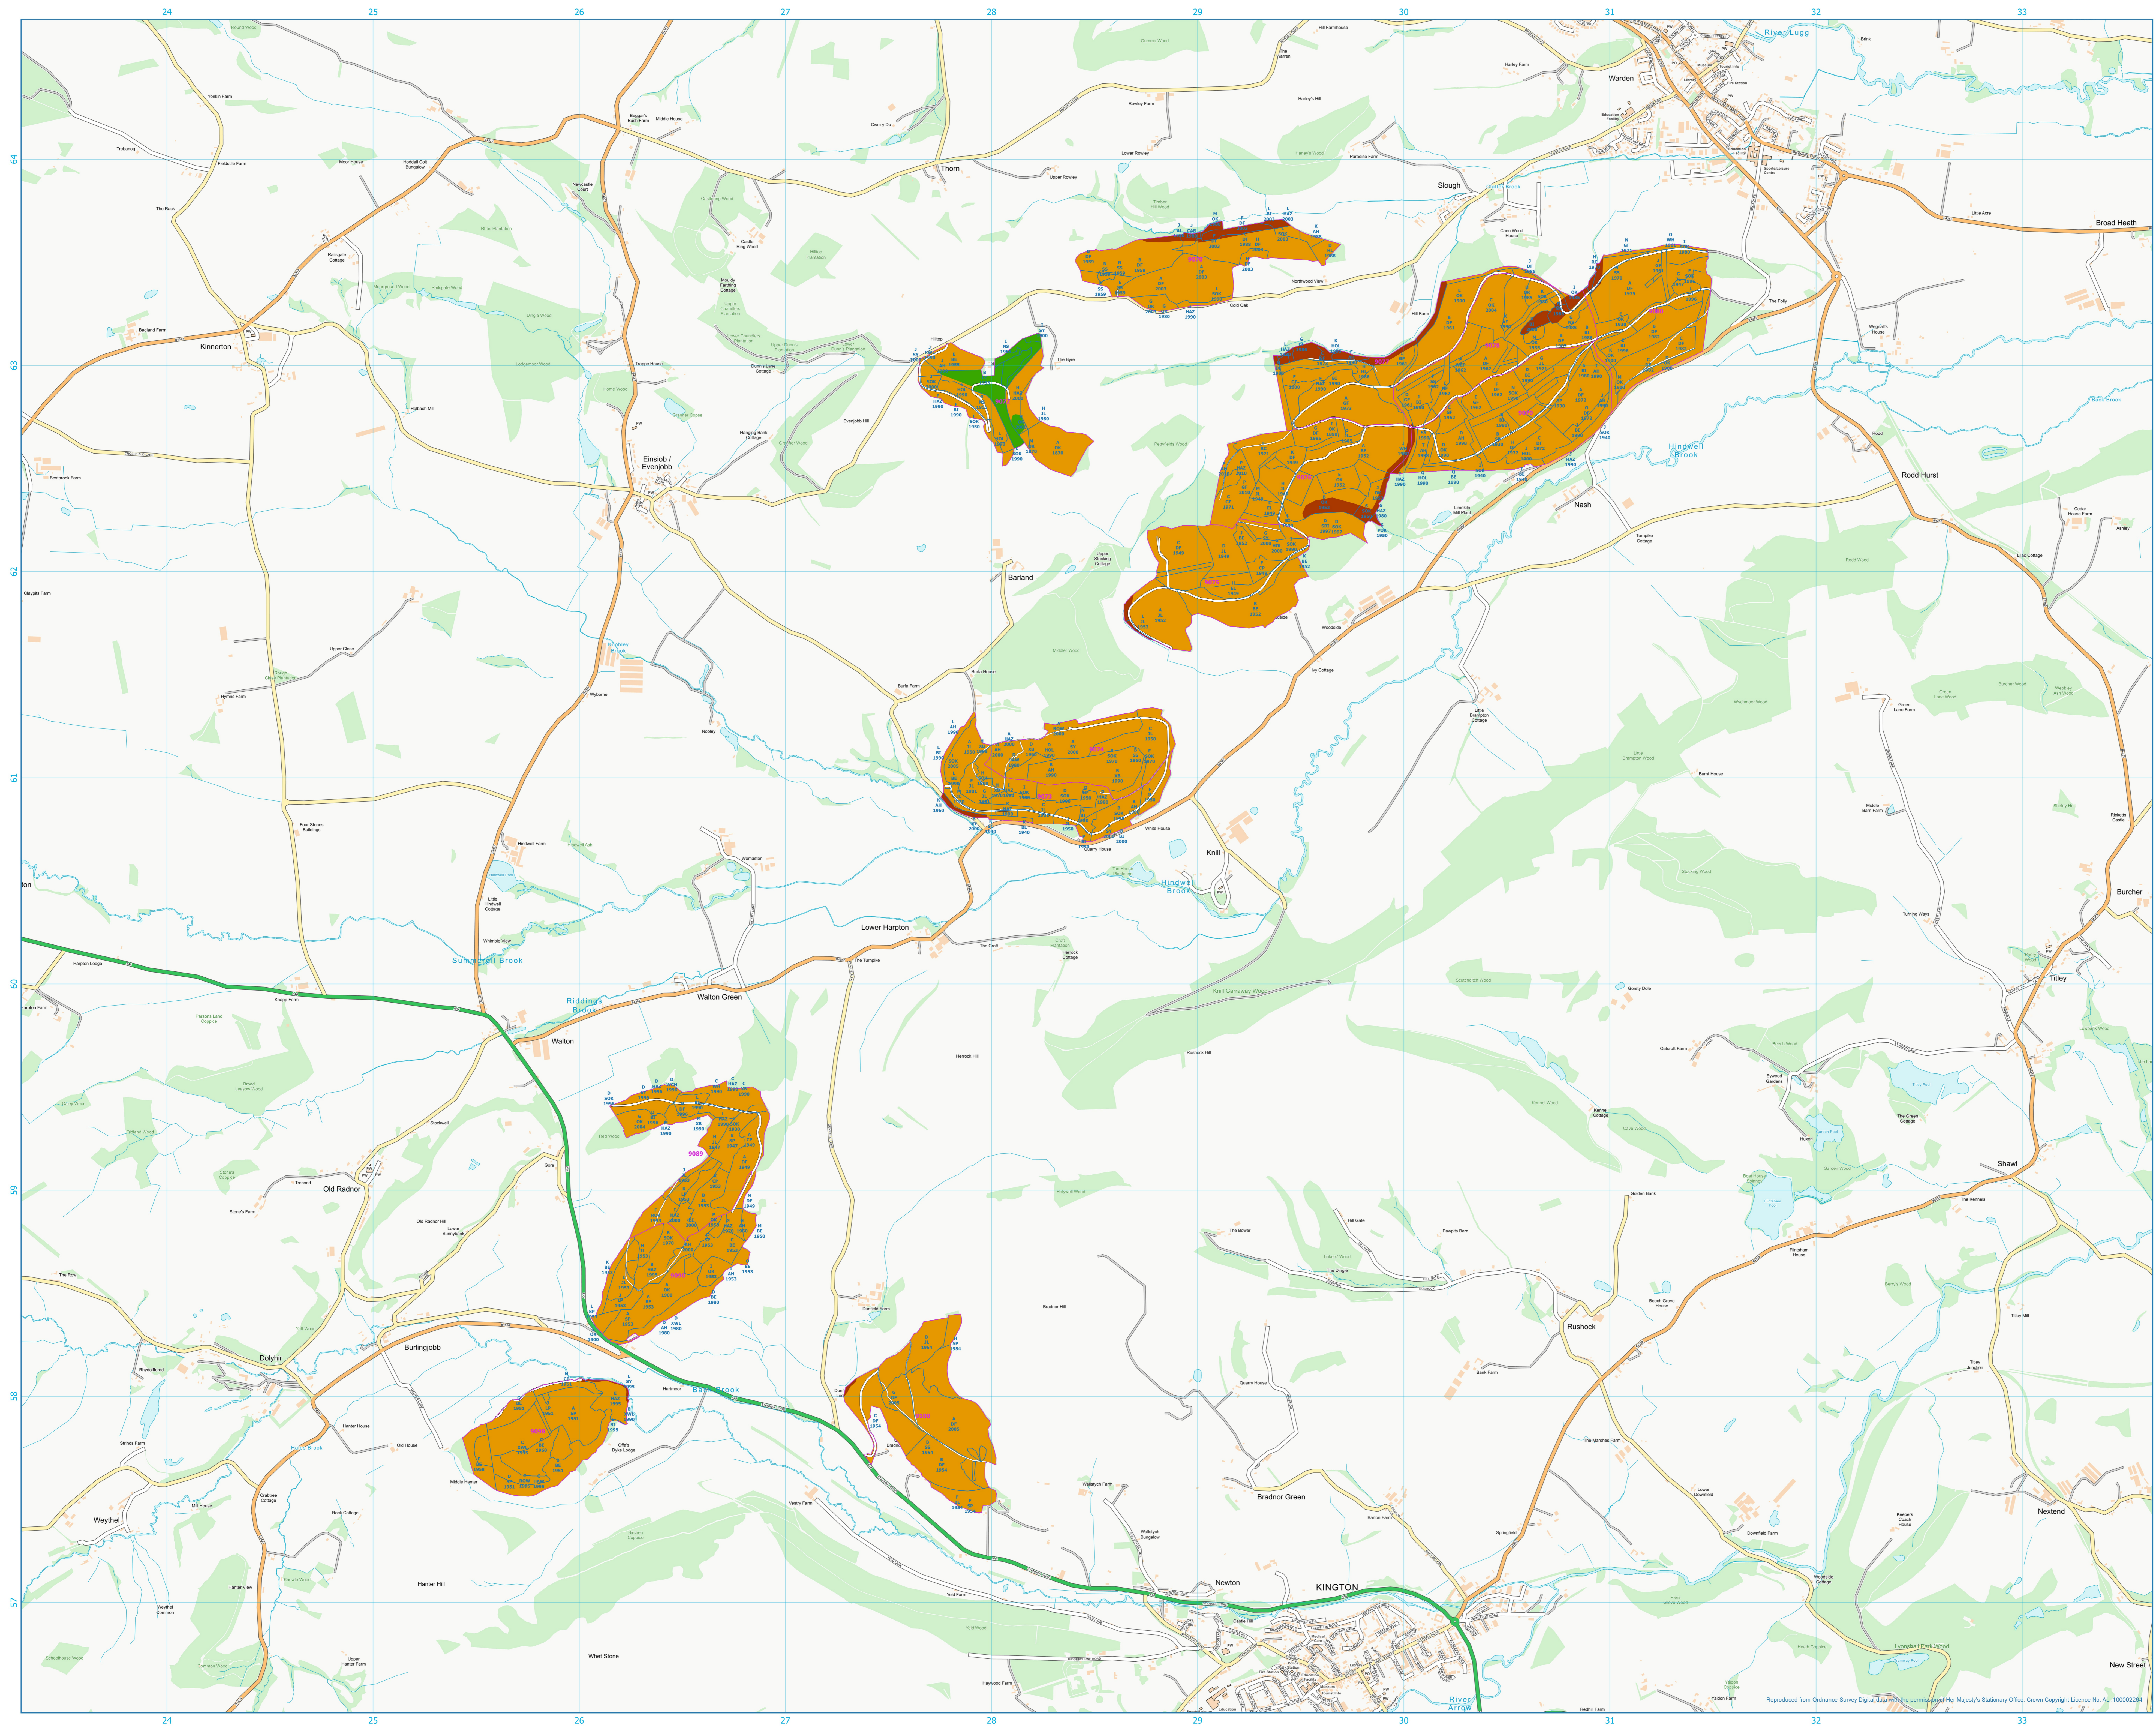

PRESTEIGNE

Mathau o Goedwigoedd ac Ailblannu

- Coetiroedd Torlannol
- Coetiroedd Cymysg Llydanddall yn Bennaf
- Coetiroedd Cymysg Conwydd yn Bennaf
- Ucheldir Cymru - llai digysgod
- Ucheldir Cymru - mwy digysgod
- Coetiroedd Olynl
- Tir Agored
- Tir Arall
- Heb ei Ddiffinio
- Compartment
- Subcompartments
- Forest Roads

Pryor & Rickett
Silviculture
Chartered Foresters & Woodland Consultants

1:10000
Scale Correct at A0
Grid Ref: SO284605
Date: 19/11/2021
Drawn by: Samuel Roberts

Pryor and Rickett Silviculture
10 Priory Hill, Brecon, Wales, LD3 9DH
01874 620777 || Wales@silviculture.co.uk