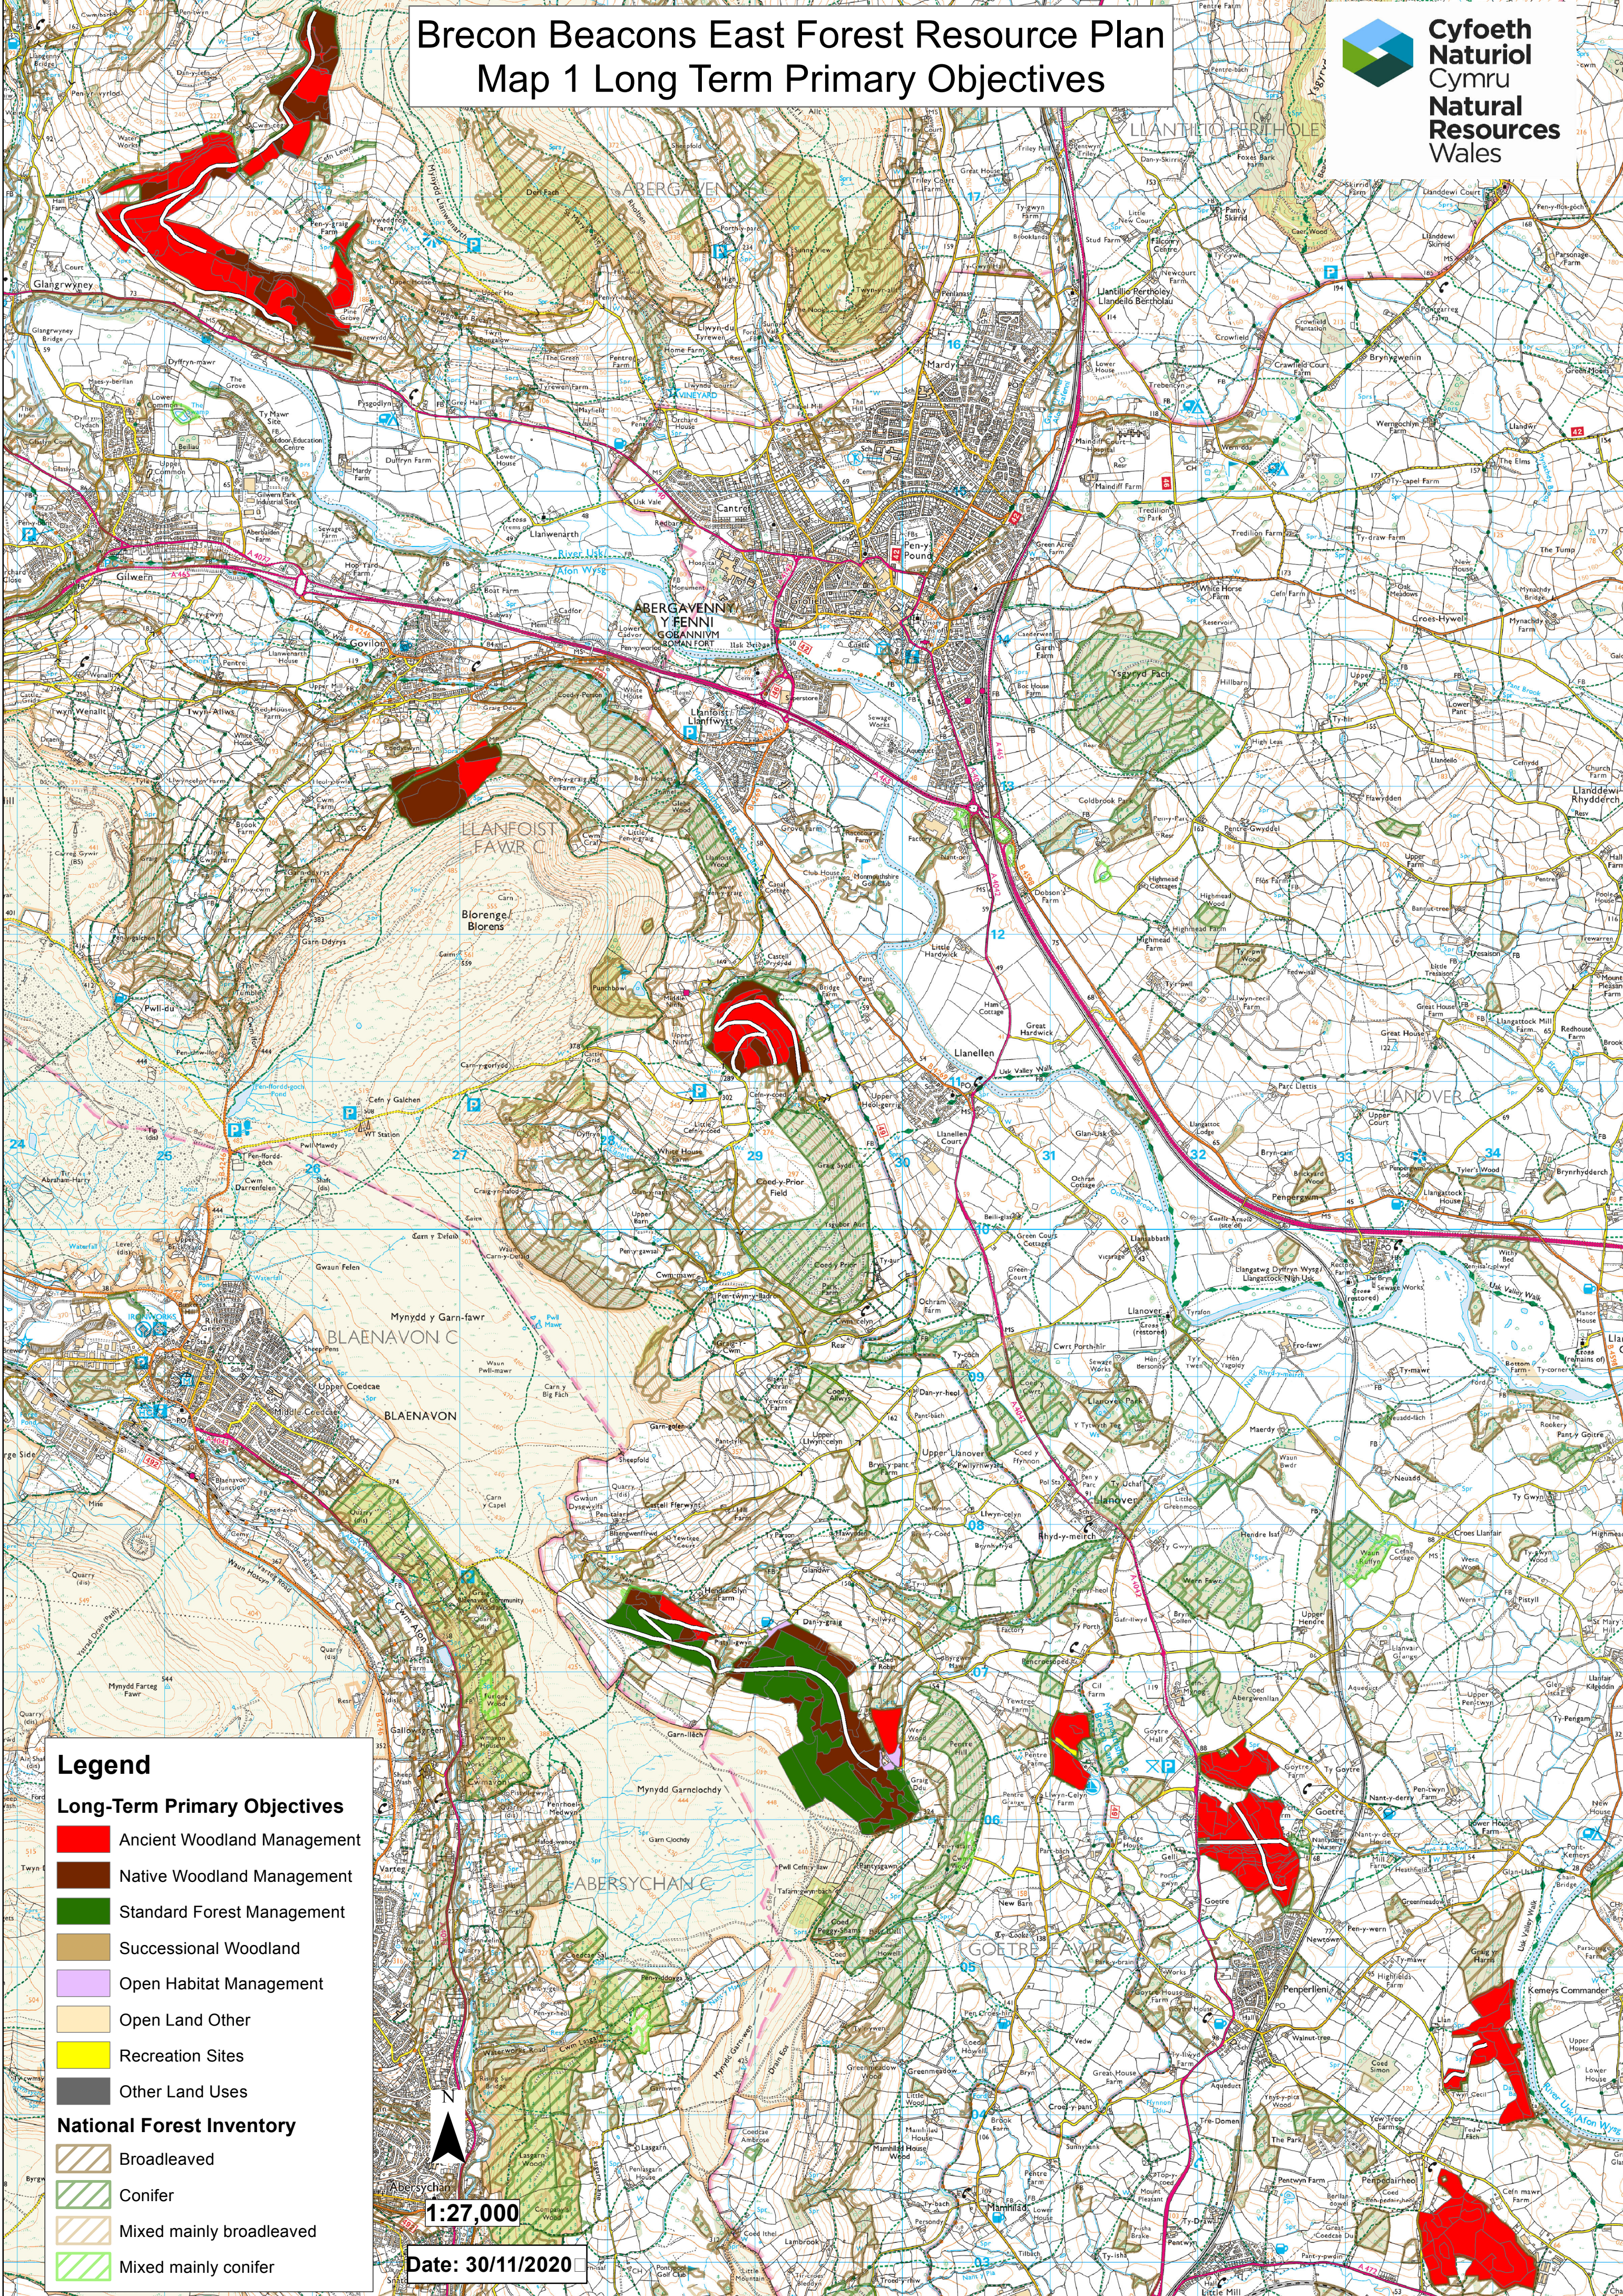

# Brecon Beacons East Forest Resource Plan Map 1 Long Term Primary Objectives

**Legend**

**Long-Term Primary Objectives**

- Ancient Woodland Management
- Native Woodland Management
- Standard Forest Management
- Successional Woodland
- Open Habitat Management
- Open Land Other
- Recreation Sites
- Other Land Uses

**National Forest Inventory**

- Broadleaved
- Conifer
- Mixed mainly broadleaved
- Mixed mainly conifer

1:27,000  
Date: 30/11/2020