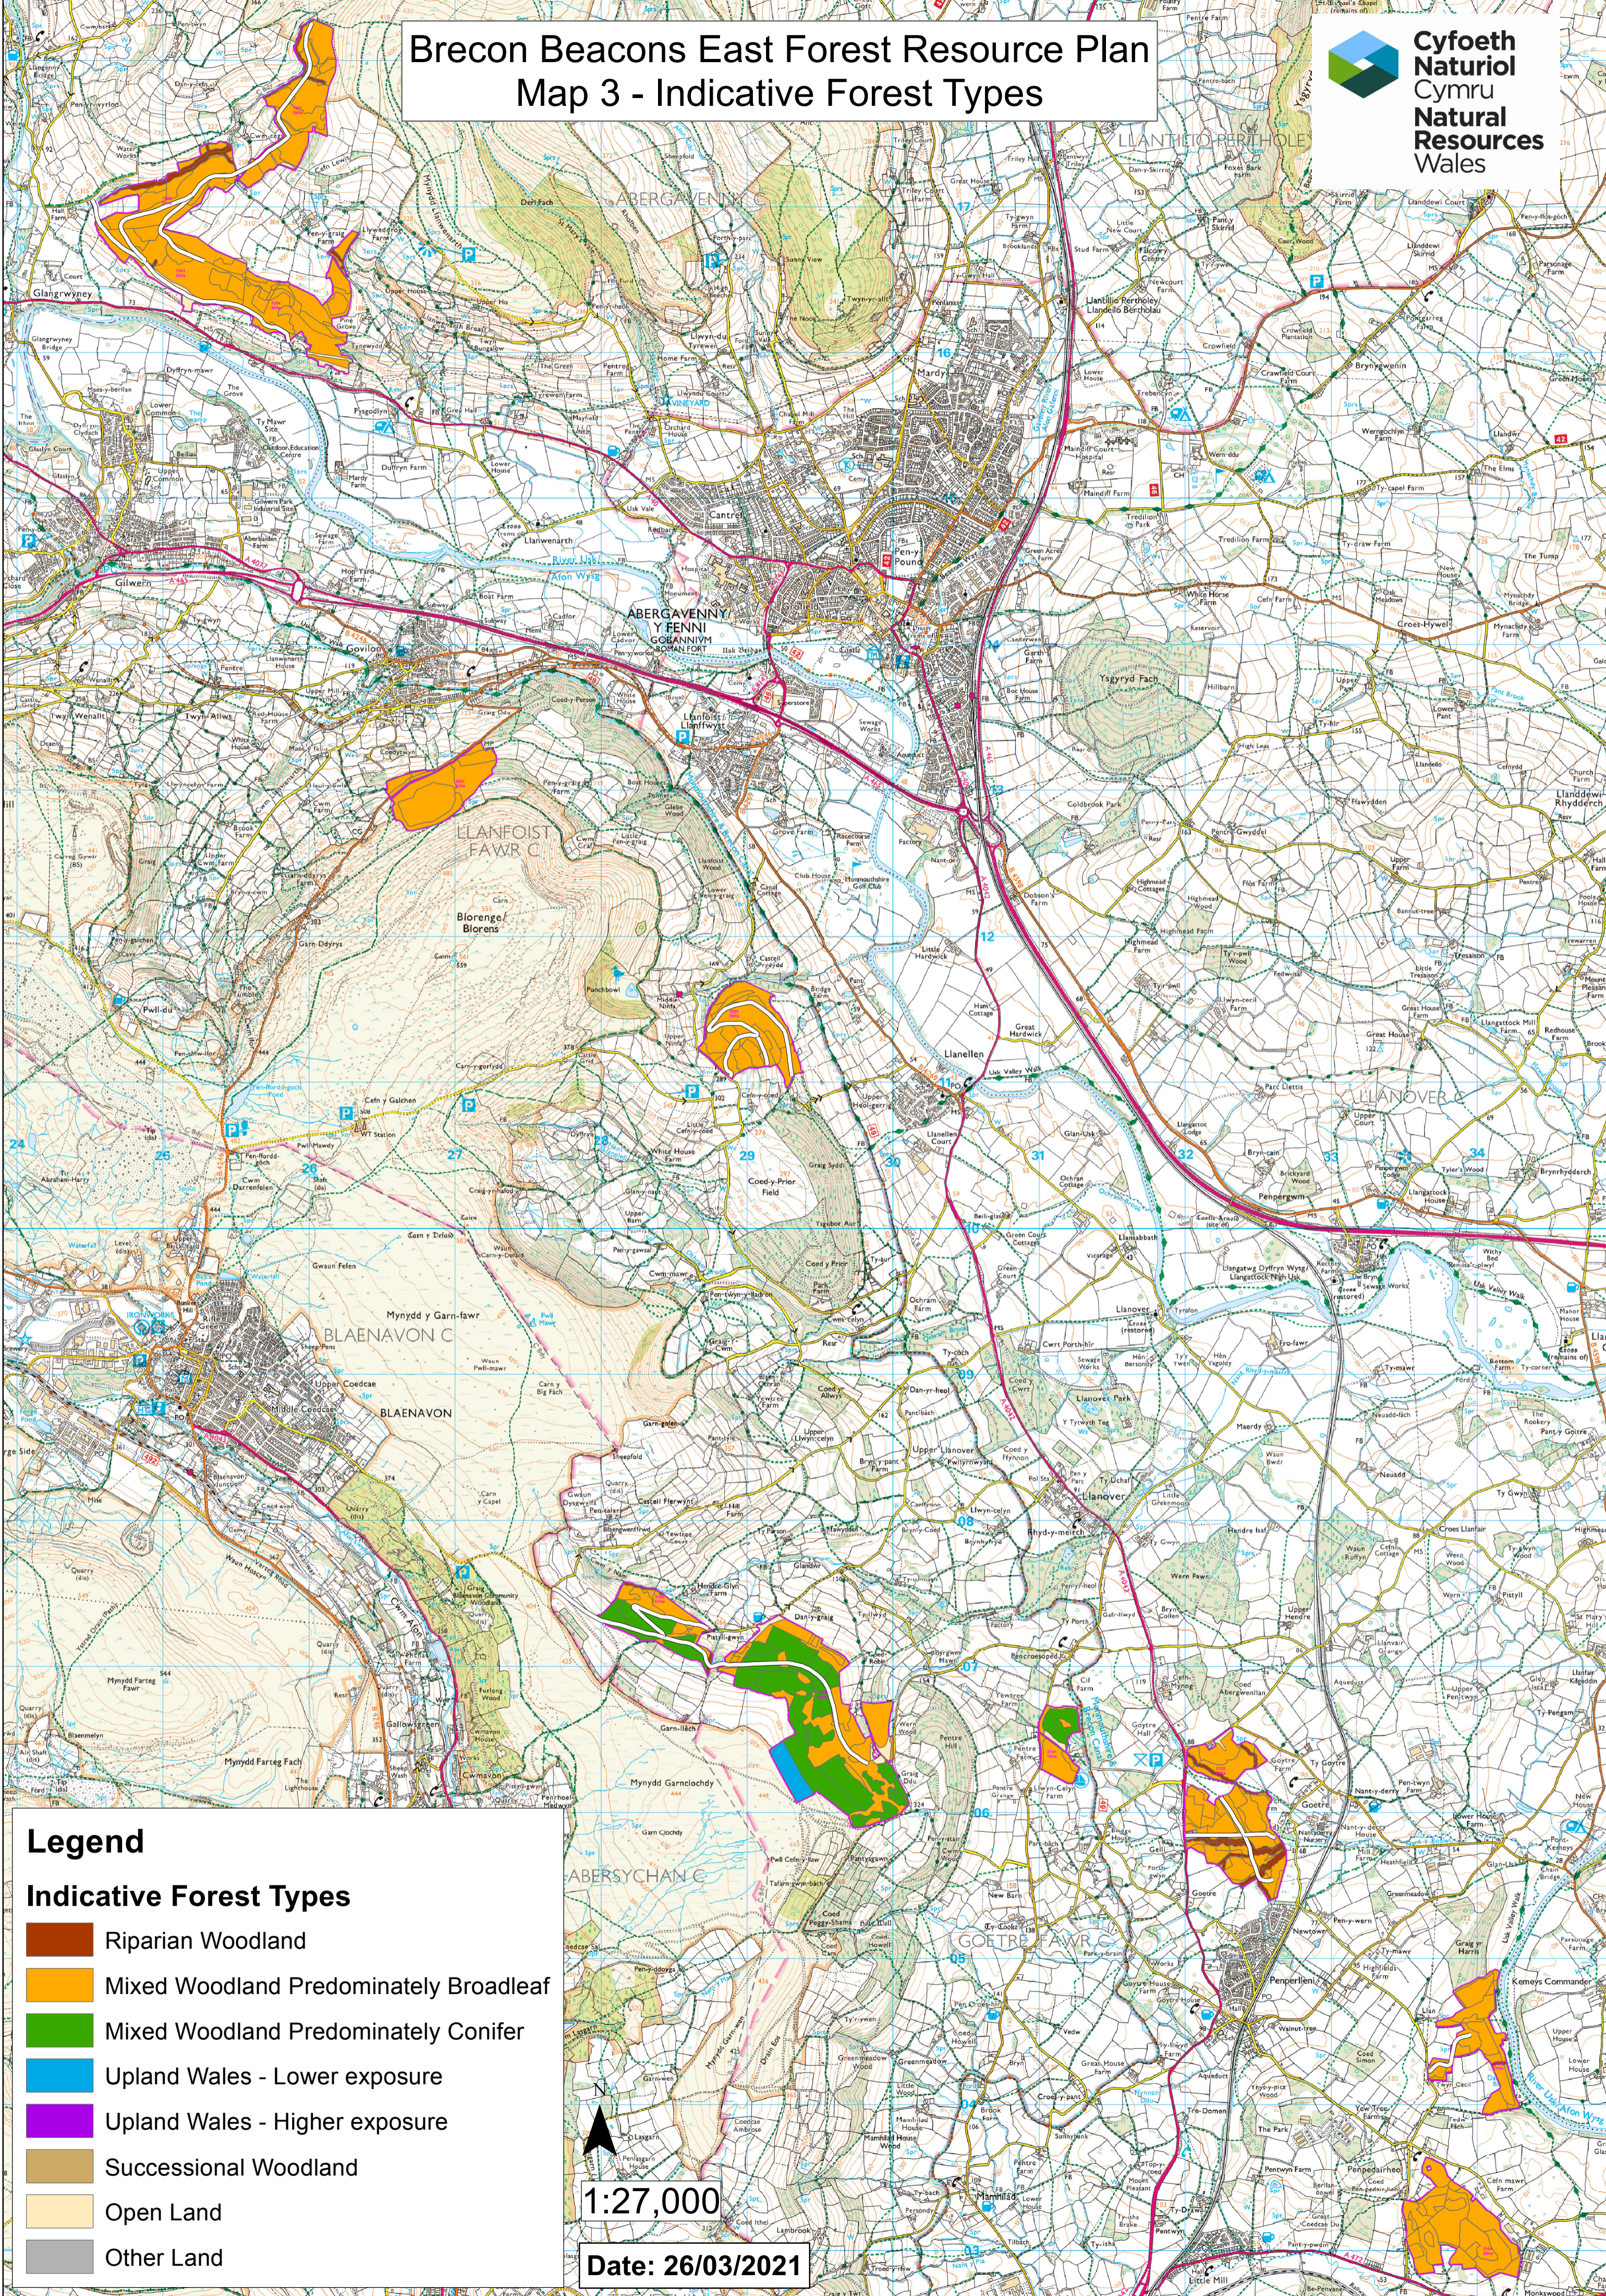

# Brecon Beacons East Forest Resource Plan

## Map 3 - Indicative Forest Types

### Legend

#### Indicative Forest Types

-  Riparian Woodland
-  Mixed Woodland Predominately Broadleaf
-  Mixed Woodland Predominately Conifer
-  Upland Wales - Lower exposure
-  Upland Wales - Higher exposure
-  Successional Woodland
-  Open Land
-  Other Land